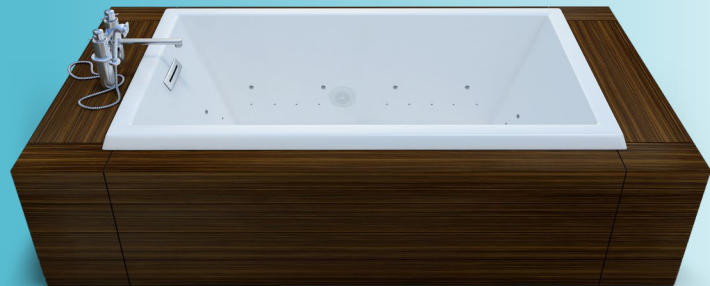

YOUR STYLE ON DISPLAY

KNOX

Rectangle, Center Drain

J-59L 72x42x21

J-57L 72x36x21

J-55L 66x42x21

J-53L 66x36x21

JETTA