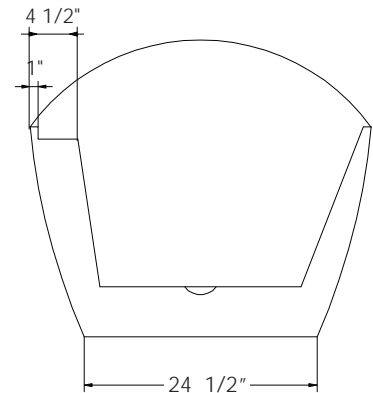

ACCESSORIES & OPTIONS

SPA PILLOWS	Roll-up Gel Pillow (Aqua Blue) 01-88-0020
	Silicone Gel Neck Pillow (Black) 01-88-0024 (Aqua Blue) 01-88-0025
	Soft Neck Pillow (White) 01-88-0010
	Deluxe Contoured Neck Pillow (White) 01-88-0003 (Biscuit) 01-88-0004
	Contoured Gel Seat Cushion (Black) GSC-B1
ABOVE THE FLOOR DRAIN KIT	01-83-0495

TO ORDER OR FOR MORE INFORMATION, CALL 1-800-288-7771

© 2021 Jetta Corporation. All rights reserved. Specifications are subject to change without notice.