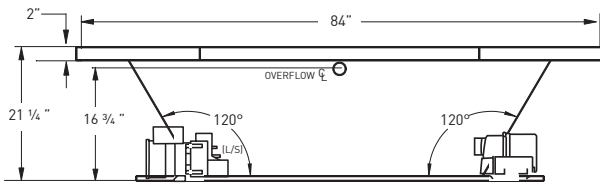

Note: optional pump/blower positions available.

OPTIONS

GRAB BARS (each)	White, Bone, Biscuit
	Clear with Metallic Inserts
LED LIGHT	Multi-Colored
MOOD LIGHT Standard on Air & Combo	Clear
JET TRIM KIT	Polished Chrome
	Polished Brass
	Satin Nickel
	Oil Rubbed Bronze
NECK JET THERAPY SYSTEM (WHITE, BISCUIT) Includes 2 additional rotation jets and Jetted neck pillow	
AROMATHERAPY	
CUSTOM CONTROL LOCATION	
CUSTOM DRAIN/OVERFLOW	
SPECIALTY JET UPGRADE	
ADDITIONAL JET	
CUSTOM CUT DECK LIP	
CUSTOM PUMP LOCATION	
IN-LINE HEATER	
ABS TILE FLANGE	