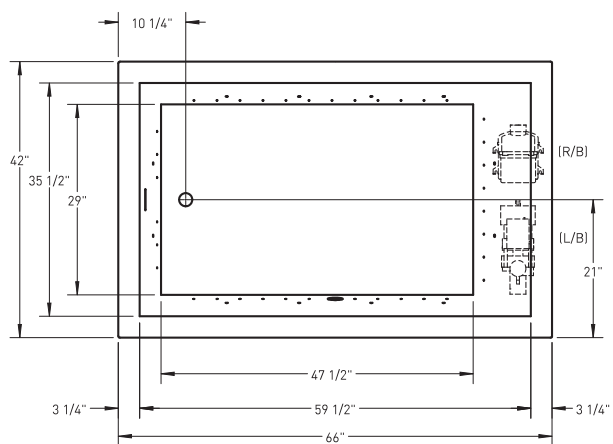

COLORS
STANDARD (S): WHITE (6385)
DESIGNER (D): BISCUIT (6528), BONE (6345)