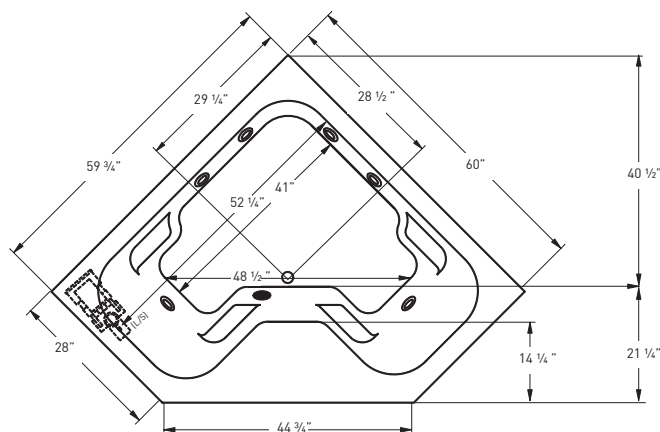

Note: optional pump/blower positions available.