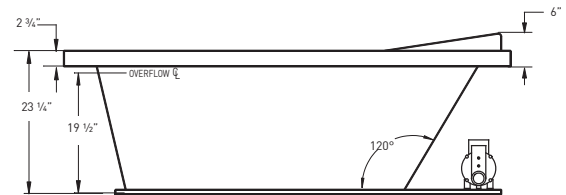

ACCESSORIES

SPA PILLOWS	
	Roll-up Gel Pillow (Aqua Blue) 01-88-0020
	Silicone Gel Neck Pillow (Black) 01-88-0024 (Aqua Blue) 01-88-0025
	Soft Neck Pillow (White) 01-88-0010
	Deluxe Contoured Neck Pillow (White) 01-88-0003 (Biscuit) 01-88-0004
	Contoured Gel Seat Cushion (Black) GSC-B1

WASTE & OVERFLOW

CABLE DRIVE	Polished Chrome	WOC27CH
	White	WOC27WH
	Biscuit	WOC27BI
	Polished Brass	WOC27PB
	Satin Nickel	WOC27SN
	Oil Rubbed Bronze	WOC27OR
TOE-TAP	Flat Black	WOC27FB
	Polished Chrome	WOTCH
	White	WOTWH
	Biscuit	WOTBI
	Polished Brass	WOTPB
	Satin Nickel	WOTSN
Oil Rubbed Bronze	WOTOR	
Flat Black	WOTFB