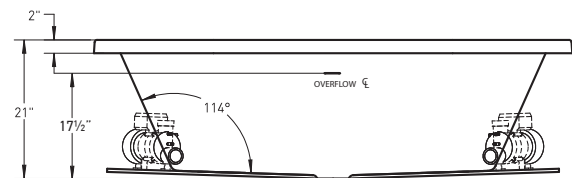

Note: optional pump/blower positions available.