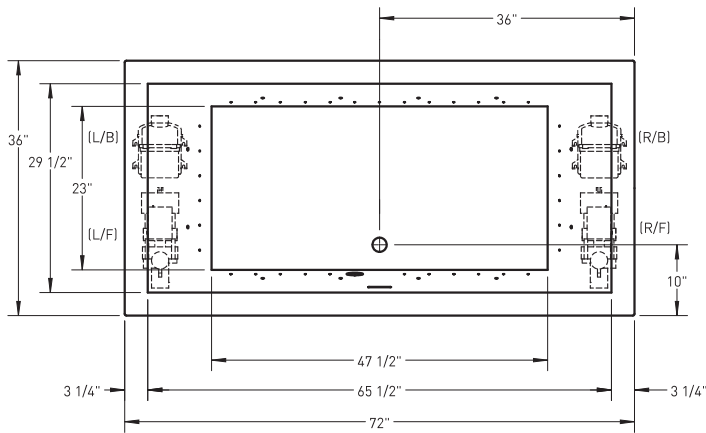

KNOX J57L

72" x 36" x 21" | RECTANGLE | 2 PERSON

AFFINITY

BATH SELECTIONS

JETTASOAK
HYDROTHERAPY

JETTAWHIRL
HYDROTHERAPY
White & Biscuit Only

JETTAIR
HYDROTHERAPY

WHIRL COMBO
HYDROTHERAPY
White & Biscuit Only

COLORS

STANDARD (S): WHITE (6385)

DESIGNER (D): BISCUIT (6528), BONE (6345)

Note: optional pump/blower positions available.

OPTIONS

GRAB BARS (each)	White, Bone, Biscuit
	Clear with Metallic Inserts
LED LIGHT Standard on Air & Combo	Multi-Colored
MOOD LIGHT	Clear
CUSTOM PUMP LOCATION	
IN-LINE HEATER	
ABS TILE FLANGE	
DRILL FOR ROUND OVERFLOW	
NEW! JETTAWARM UPGRADE (2 BACKRESTS)	

WASTE & OVERFLOW

LINEAR DRAINS MUST BE PURCHASED WITH EACH AFFINITY TUB	Polished Chrome	01-83-0420
	White	01-83-0400
	Biscuit	01-83-0410
	Bone	01-83-0470
	Polished Brass	01-83-0450
	Polished Nickel	01-83-0460
	Satin Nickel	01-83-0440
	Oil Rubbed Bronze	01-83-0430
	Flat Black	01-83-0480

ACCESSORIES

SPA PILLOWS	Roll-up Gel Pillow (Aqua Blue) 01-88-0020
	Silicone Gel Neck Pillow (Black) 01-88-0024 (Aqua Blue) 01-88-0025
	Soft Neck Pillow (White) 01-88-0010
	Deluxe Contoured Neck Pillow (White) 01-88-0003 (Biscuit) 01-88-0004
	Contoured Gel Seat Cushion (Black) GSC-B1

TO ORDER OR FOR MORE INFORMATION, CALL 1-800-288-7771