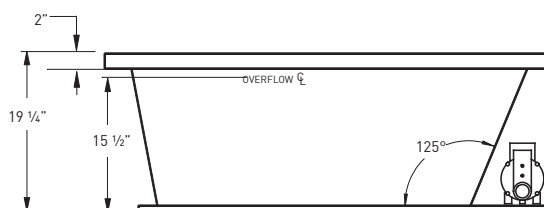

Note: optional pump/blower positions available.
R/B for right side drain, L/B for left side drain