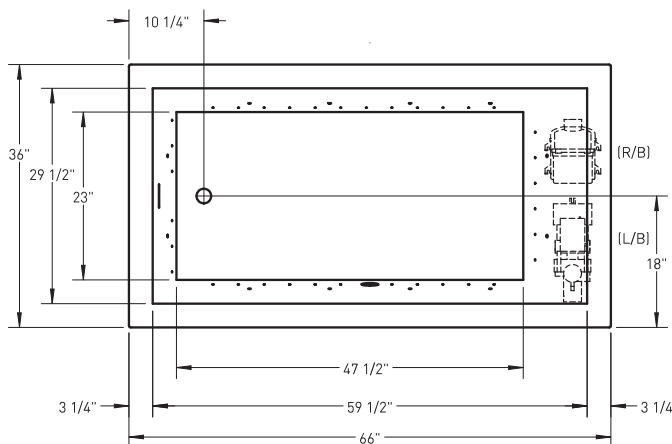

COLORS

STANDARD (S): WHITE (6385)
DESIGNER (D): BISCUIT (6528), BONE (6345)

WASTE & OVERFLOW			OPTIONS	
LINEAR DRAINS MUST BE PURCHASED WITH EACH AFFINITY TUB	Polished Chrome	01-83-0420	GRAB BARS (each)	White, Bone, Biscuit
	White	01-83-0400		Clear with Metallic Inserts
	Biscuit	01-83-0410	LED LIGHT Standard on Air & Combo	Multi-Colored
	Bone	01-83-0470		Clear
	Polished Brass	01-83-0450	CUSTOM PUMP LOCATION	
	Polished Nickel	01-83-0460	IN-LINE HEATER	
	Satin Nickel	01-83-0440	ABS TILE FLANGE	
	Oil Rubbed Bronze	01-83-0430	DRILL FOR ROUND OVERFLOW	
Flat Black	01-83-0480	NEW! JETTAWARM UPGRADE (1 BACKREST)		
ACCESSORIES				
SPA PILLOWS	Roll-up Gel Pillow (Aqua Blue) 01-88-0020			
	Silicone Gel Neck Pillow (Black) 01-88-0024 (Aqua Blue) 01-88-0025			
	Soft Neck Pillow (White) 01-88-0010			
	Deluxe Contoured Neck Pillow (White) 01-88-0003 (Biscuit) 01-88-0004			
	Contoured Gel Seat Cushion (Black) GSC-B1