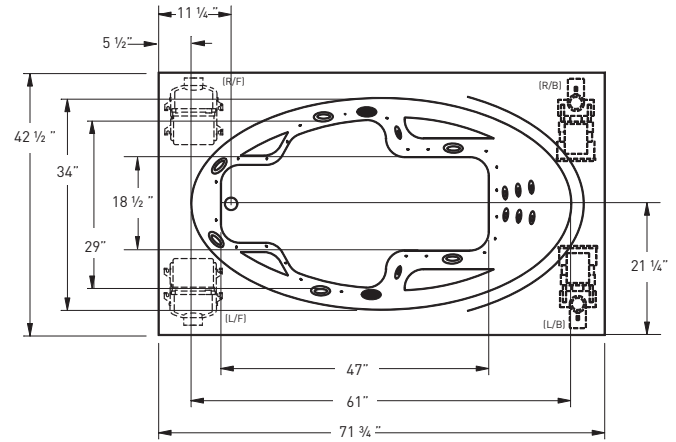

COLORS

STANDARD (S): WHITE (6385), BISCUIT (6528)
DESIGNER (D): BONE (6345)

*Note: optional pump/blower positions available.
R/B for right side drain, L/B for left side drain*