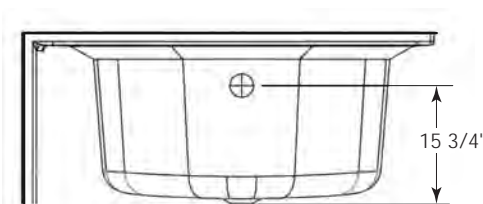

CLASSIC

OPTIONS

LED LIGHT	Multi-Colored
MOOD LIGHT	Clear

ACCESSORIES

SPA PILLOWS	Roll-up Gel Pillow (Aqua Blue) 01-88-0020
	Silicone Gel Neck Pillow (Black) 01-88-0024
	Soft Neck Pillow (White) 01-88-0010
	Deluxe Contoured Neck Pillow (White) 01-88-0003 (Biscuit) 01-88-0004
	Contoured Gel Seat Cushion (Black) GSC-B1