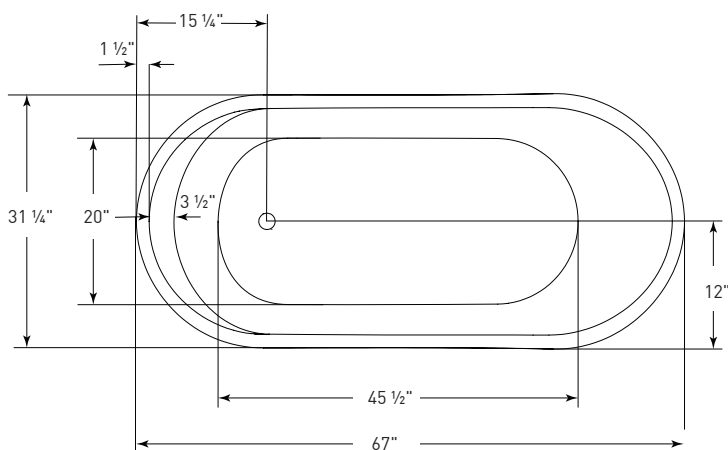

67" x 31" x 29" | OVAL | END DRAIN

J89 LUMOS

BATH SELECTIONS		
	TUB WITH INTEGRATED LINEAR WASTE & OVERFLOW	
	POLISHED CHROME (J89-6385NJ-0)	WHITE (J89-6385NJ-OW)
COLORS: WHITE (6385)		

ACCESSORIES & OPTIONS

SPA PILLOWS	Roll-up Gel Pillow (Aqua Blue) 01-88-0020
	Silicone Gel Neck Pillow (Black) 01-88-0024 (Aqua Blue) 01-88-0025
	Soft Neck Pillow (White) 01-88-0010
	Deluxe Contoured Neck Pillow (White) 01-88-0003 (Biscuit) 01-88-0004
	Contoured Gel Seat Cushion (Black) GSC-B1
ABOVE THE FLOOR DRAIN KIT	01-83-0495

TO ORDER OR FOR MORE INFORMATION, CALL 1-800-288-7771

© 2021 Jetta Corporation. All rights reserved. Specifications are subject to change without notice.