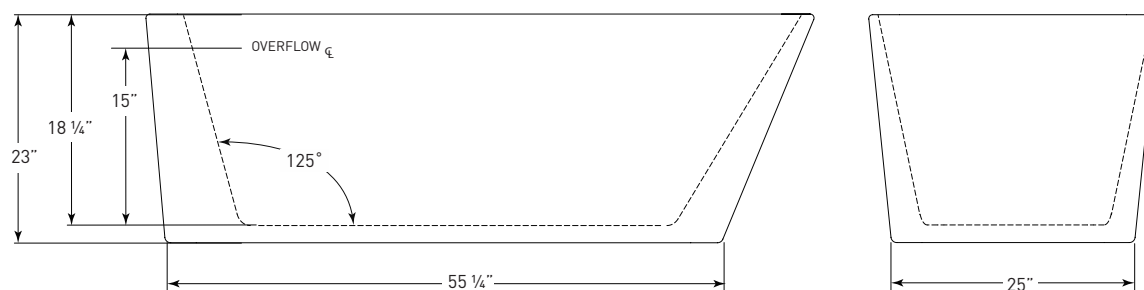

ORION *J840*

67" x 30" x 23" | RECTANGLE | END DRAIN

BATH SELECTIONS

TUB WITH INTEGRATED LINEAR WASTE & OVERFLOW

POLISHED CHROME
(J840-6385NJ-R)

WHITE
(J840-6385NJ-RW)

COLORS: WHITE (6385)

ACCESSORIES & OPTIONS

SPA PILLOWS	Roll-up Gel Pillow (Aqua Blue) 01-88-0020
	Silicone Gel Neck Pillow (Black) 01-88-0024 (Aqua Blue) 01-88-0025
	Soft Neck Pillow (White) 01-88-0010
	Deluxe Contoured Neck Pillow (White) 01-88-0003 (Biscuit) 01-88-0004
	Contoured Gel Seat Cushion (Black) GSC-B1
ABOVE THE FLOOR DRAIN KIT	01-83-0495

TO ORDER OR FOR MORE INFORMATION, CALL 1-800-288-7771

© 2021 Jetta Corporation. All rights reserved. Specifications are subject to change without notice.