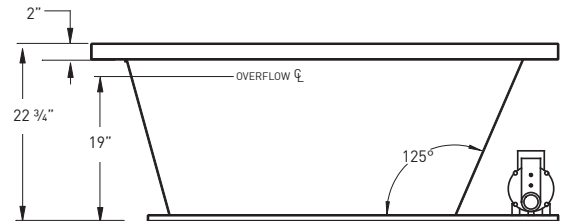

JETTAWHIRL
HYDROTHERAPY

JETTAIR
HYDROTHERAPY

WHIRL COMBO
HYDROTHERAPY

COLORS

STANDARD (S): WHITE (6385), BISCUIT (6528)

DESIGNER (D): BONE (6345)

*Note: optional pump/blower positions available.
R/B for right side drain, L/B for left side drain*