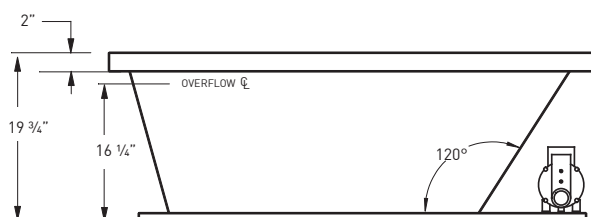

OPTIONS

GRAB BARS (each)	White, Bone, Biscuit
	Clear with Metallic Inserts
LED LIGHT	Multi-Colored
MOOD LIGHT <small>Standard on Air & Combo</small>	Clear
COLOR MATCH ACRYLIC SKIRT:	5ft Skirt SKIRT0005
JET TRIM KIT	Polished Chrome
	Polished Brass
	Satin Nickel
	Oil Rubbed Bronze
NECK JET THERAPY SYSTEM (WHITE, BISCUIT) <small>Includes 2 additional rotation jets and Jetted neck pillow</small>	
AROMATHERAPY	
CUSTOM CONTROL LOCATION	
CUSTOM DRAIN/OVERFLOW	
SPECIALTY JET UPGRADE	
ADDITIONAL JET	
CUSTOM CUT DECK LIP	
CUSTOM PUMP LOCATION	
IN-LINE HEATER	
ABS TILE FLANGE	