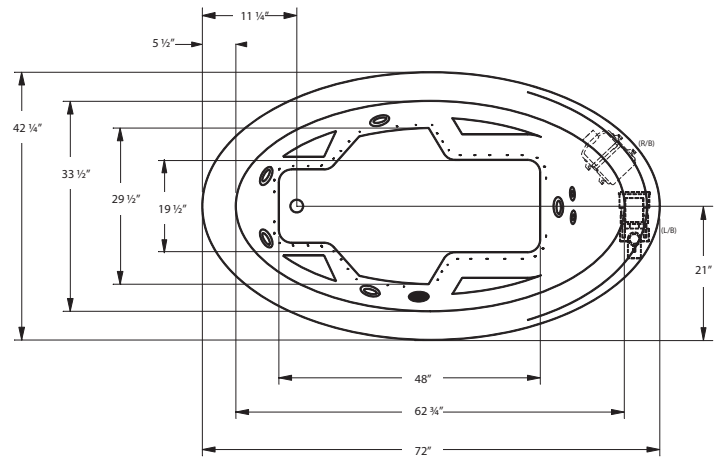

DESIGNER

ACCESSORIES		OPTIONS		
SPA PILLOWS	Roll-up Gel Pillow (Aqua Blue) 01-88-0020	GRAB BARS (each)	White, Bone, Biscuit	
	Silicone Gel Neck Pillow (Black) 01-88-0024 (Aqua Blue) 01-88-0025		Clear with Metallic Inserts	
	Soft Neck Pillow (White) 01-88-0010		LED LIGHT	Multi-Colored
	Deluxe Contoured Neck Pillow (White) 01-88-0003 (Biscuit) 01-88-0004		MOOD LIGHT Standard on Air & Combo	Clear
	Contoured Gel Seat Cushion (Black) GSC-B1		JET TRIM KIT	Polished Chrome
WASTE & OVERFLOW		Polished Brass		
CABLE DRIVE	Polished Chrome	WOC27CH		Satin Nickel
	White	WOC27WH		Oil Rubbed Bronze
TOE-TAP	Biscuit	WOC27BI	Flat Black	
	Polished Brass	WOC27PB	NECK JET THERAPY SYSTEM (WHITE, BISCUIT) Includes 2 additional rotation jets and Jetted neck pillow	
	Satin Nickel	WOC27SN	AROMATHERAPY	
	Oil Rubbed Bronze	WOC27OR	CUSTOM CONTROL LOCATION	
	Flat Black	WOC27FB	CUSTOM DRAIN/OVERFLOW	
	Polished Chrome	WOTCH	SPECIALTY JET UPGRADE	
White	WOTWH	ADDITIONAL JET		
Biscuit	WOTBI	CUSTOM CUT DECK LIP		
Polished Brass	WOTPB	CUSTOM PUMP LOCATION		
Satin Nickel	WOTSN	IN-LINE HEATER		
Oil Rubbed Bronze	WOTOR			
Flat Black	WOTFB			