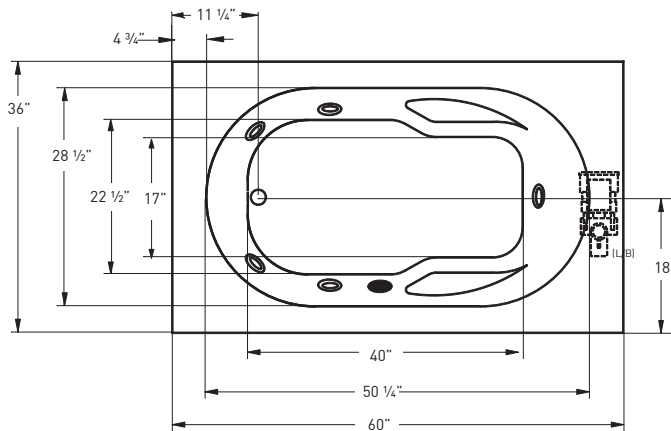

ACCESSORIES

SPA PILLOWS	Roll-up Gel Pillow (Aqua Blue) 01-88-0020	
	Silicone Gel Neck Pillow (Black) 01-88-0024 (Aqua Blue) 01-88-0025	
	Soft Neck Pillow (White) 01-88-0010	
	Deluxe Contoured Neck Pillow (White) 01-88-0003 (Biscuit) 01-88-0004	
	Contoured Gel Seat Cushion (Black) GSC-B1	

OPTIONS

ABS TILE FLANGE	
COLOR MATCH ACRYLIC SKIRT On Soaker	5 ft skirt SKIRT0005

WASTE & OVERFLOW

CABLE DRIVE	Polished Chrome	WOC27CH
	White	WOC27WH
	Biscuit	WOC27BI
	Polished Brass	WOC27PB
	Satin Nickel	WOC27SN
	Oil Rubbed Bronze	WOC27OR
Flat Black	WOC27FB	
TOE-TAP	Polished Chrome	WOTCH
	White	WOTWH
	Biscuit	WOTBI
	Polished Brass	WOTPB
	Satin Nickel	WOTSN
	Oil Rubbed Bronze	WOTOR
Flat Black	WOTFB	

ADVANTAGE

TO ORDER OR FOR MORE INFORMATION, CALL 1-800-288-7771

© 2021 Jetta Corporation. All rights reserved. Specifications are subject to change without notice.