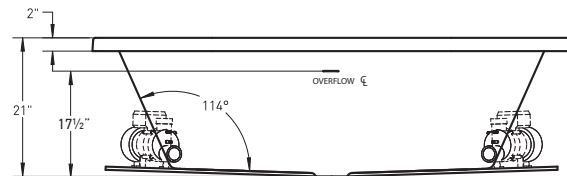

Note: optional pump/blower positions available.

OPTIONS

GRAB BARS (each)	White, Bone, Biscuit
	Clear with Metallic Inserts
LED LIGHT Standard on Air & Combo	Multi-Colored
MOOD LIGHT	Clear
CUSTOM PUMP LOCATION	
IN-LINE HEATER	
ABS TILE FLANGE	
DRILL FOR ROUND OVERFLOW	
NEW! JETTAWARM UPGRADE (2 BACKRESTS)	