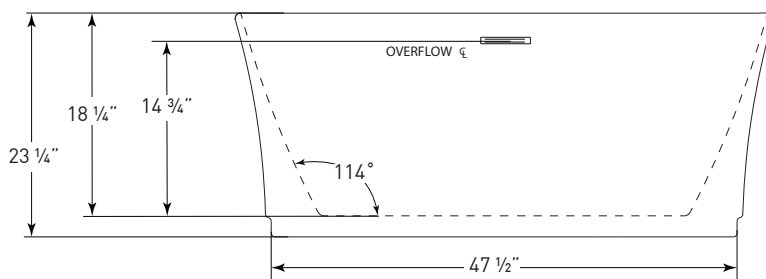

59" x 30" x 23" | RECTANGLE | CENTER DRAIN

J83 FLARE

BATH SELECTIONS

TUB W/ INTEGRATED LINEAR WASTE & OVERFLOW	 JETTASOAK HYDROTHERAPY POLISHED CHROME (J83-6385NJ-R) WHITE (J83-6385NJ-RW)	 JETTAIR HYDROTHERAPY POLISHED CHROME (J83-6385NJ-R-AIR) WHITE (J83-6385NJ-RW-AIR)
	COLORS: WHITE (6385)	

ACCESSORIES & OPTIONS

SPA PILLOWS	Roll-up Gel Pillow (Aqua Blue) 01-88-0020
	Silicone Gel Neck Pillow (Black) 01-88-0024 (Aqua Blue) 01-88-0025
	Soft Neck Pillow (White) 01-88-0010
	Deluxe Contoured Neck Pillow (White) 01-88-0003 (Biscuit) 01-88-0004
	Contoured Gel Seat Cushion (Black) GSC-B1
ABOVE THE FLOOR DRAIN KIT	01-83-0495
FOAM INSULATION NOT AVAILABLE ON AIR HYDROTHERAPY	
ADDITIONAL 10FT EXTENSION CABLE	01-31-0514

TO ORDER OR FOR MORE INFORMATION, CALL 1-800-288-7771

© 2021 Jetta Corporation. All rights reserved. Specifications are subject to change without notice.