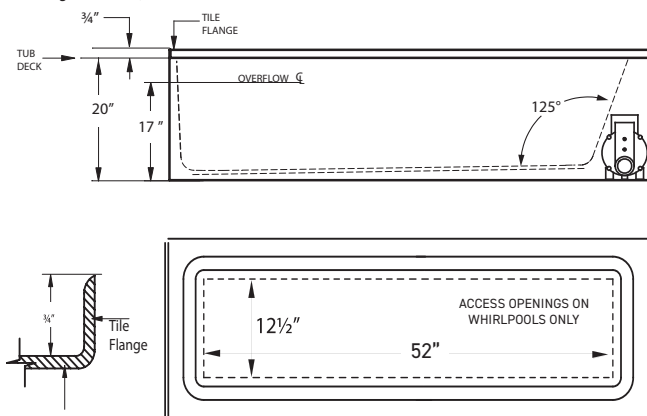

COLORS

STANDARD (S): WHITE (6385), BISCUIT (6528)
DESIGNER (D): BONE (6345)

Note: optional pump positions available.
 R/B for right side drain, L/B for left side drain

OPTIONS

GRAB BARS (each)	White, Bone, Biscuit
	Clear with Metallic Inserts
LED LIGHT	Multi-Colored
MOOD LIGHT Standard on Air & Combo	Clear
JET TRIM KIT	Polished Chrome
	Polished Brass
	Satin Nickel
	Oil Rubbed Bronze
NECK JET THERAPY SYSTEM (WHITE, BISCUIT) Includes 2 additional rotation jets and Jetted neck pillow	
AROMATHERAPY	
CUSTOM CONTROL LOCATION	
CUSTOM DRAIN/OVERFLOW	
SPECIALTY JET UPGRADE	
ADDITIONAL JET	
CUSTOM CUT DECK LIP	
CUSTOM PUMP LOCATION	
IN-LINE HEATER	