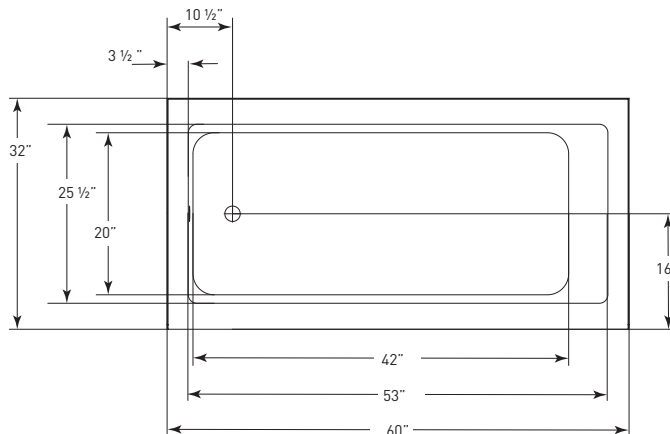

COLORS

STANDARD (S): WHITE (6385), BISCUIT (6528)

WASTE & OVERFLOW

TOE-TAP	Polished Chrome	WOTCH
	White	WOTWH
	Biscuit	WOTBI
	Polished Brass	WOTPB
	Satin Nickel	WOTSN
	Oil Rubbed Bronze	WOTOR
Flat Black	WOTFB	

ACCESSORIES

SPA PILLOWS	Roll-up Gel Pillow (Aqua Blue) 01-88-0020
	Silicone Gel Neck Pillow (Black) 01-88-0024 (Aqua Blue) 01-88-0025
	Soft Neck Pillow (White) 01-88-0010
	Deluxe Contoured Neck Pillow (White) 01-88-0003 (Biscuit) 01-88-0004
	Contoured Gel Seat Cushion (Black) GSC-B1

ADVANTAGE