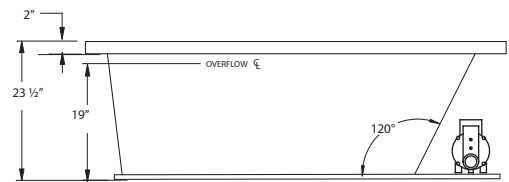

*Note: optional pump/blower positions available.
R/B for right side drain, L/B for left side drain*