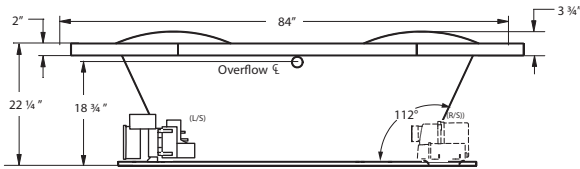

Note: optional pump/blower positions available.