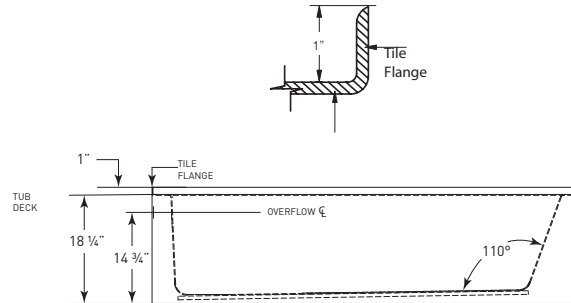

ACCESSORIES

SPA PILLOWS	
	Roll-up Gel Pillow (Aqua Blue) 01-88-0020
	Silicone Gel Neck Pillow (Black) 01-88-0024 (Aqua Blue) 01-88-0025
	Soft Neck Pillow (White) 01-88-0010
	Deluxe Contoured Neck Pillow (White) 01-88-0003 (Biscuit) 01-88-0004
	Contoured Gel Seat Cushion (Black) GSC-B1

WASTE & OVERFLOW

TOE-TAP	Polished Chrome	WOTCH
	White	WOTWH
	Biscuit	WOTBI
	Polished Brass	WOTPB
	Satin Nickel	WOTSN
	Oil Rubbed Bronze	WOTOR
Flat Black	WOTFB