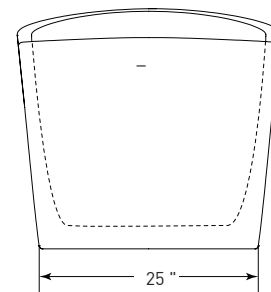

67" x 31" x 29" | OVAL | END DRAIN

J89 LUMOS

BATH SELECTIONS		
	TUB WITH INTEGRATED LINEAR WASTE & OVERFLOW	
	POLISHED CHROME (J89-6385NJ-0)	WHITE (J89-6385NJ-OW)
COLORS: WHITE (6385)		

ACCESSORIES & OPTIONS

SPA PILLOWS	Roll-up Gel Pillow (Aqua Blue) 01-88-0020
	Silicone Gel Neck Pillow (Black) 01-88-0024 (Aqua Blue) 01-88-0025
	Soft Neck Pillow (White) 01-88-0010
	Deluxe Contoured Neck Pillow (White) 01-88-0003 (Biscuit) 01-88-0004
	Contoured Gel Seat Cushion (Black) GSC-B1
ABOVE THE FLOOR DRAIN KIT	01-83-0495

TO ORDER OR FOR MORE INFORMATION, CALL 1-800-288-7771

© 2021 Jetta Corporation. All rights reserved. Specifications are subject to change without notice.