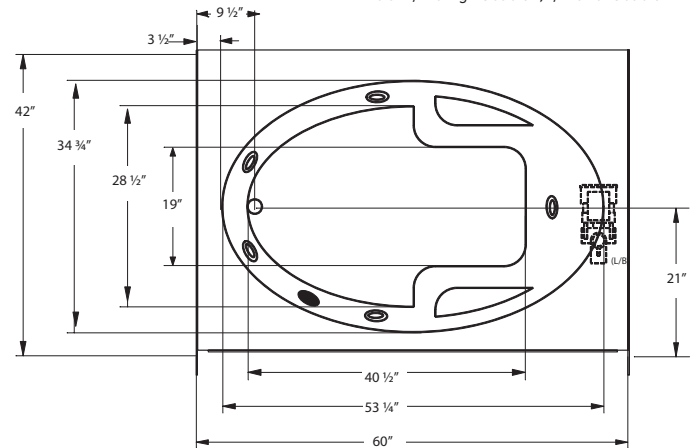

Note: R/B for right side drain, L/B for left side drain