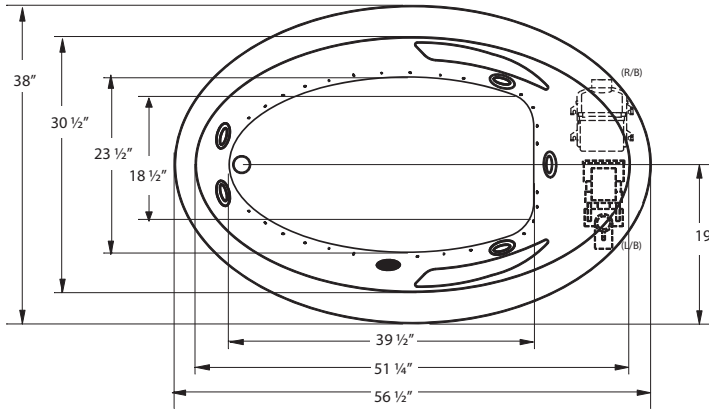

ACCESSORIES

SPA PILLOWS

- Roll-up Gel Pillow (Aqua Blue) 01-88-0020
- Silicone Gel Neck Pillow (Black) 01-88-0024 (Aqua Blue) 01-88-0025
- Soft Neck Pillow (White) 01-88-0010
- Deluxe Contoured Neck Pillow (White) 01-88-0003 (Biscuit) 01-88-0004
- Contoured Gel Seat Cushion (Black) GSC-B1

WASTE & OVERFLOW

CABLE DRIVE

Polished Chrome	WOC27CH
White	WOC27WH
Biscuit	WOC27BI
Polished Brass	WOC27PB
Satin Nickel	WOC27SN
Oil Rubbed Bronze	WOC27OR
Flat Black	WOC27FB

TOE-TAP

Polished Chrome	WOTCH
White	WOTWH
Biscuit	WOTBI
Polished Brass	WOTPB
Satin Nickel	WOTSN
Oil Rubbed Bronze	WOTOR
Flat Black	WOTFB

OPTIONS

GRAB BARS (each)

- White, Bone, Biscuit
- Clear with Metallic Inserts

LED LIGHT

- Multi-Colored

MOOD LIGHT

Standard on Air & Combo

- Clear

JET TRIM KIT

- Polished Chrome
- Polished Brass
- Satin Nickel
- Oil Rubbed Bronze

NECK JET THERAPY SYSTEM (WHITE, BISCUIT)

Includes 2 additional rotation jets and Jetted neck pillow

AROMATHERAPY

CUSTOM CONTROL LOCATION

CUSTOM DRAIN/OVERFLOW

SPECIALTY JET UPGRADE

ADDITIONAL JET

CUSTOM CUT DECK LIP

CUSTOM PUMP LOCATION

IN-LINE HEATER

JETTA WARM (1 BACKREST)

UPGRADE OPTION!

New Upgrade Option now available on select Classic Models.
Learn more at jettacorp.com/warm

Not available in conjunction with Whirl Combo option

TO ORDER OR FOR MORE INFORMATION, CALL 1-800-288-7771