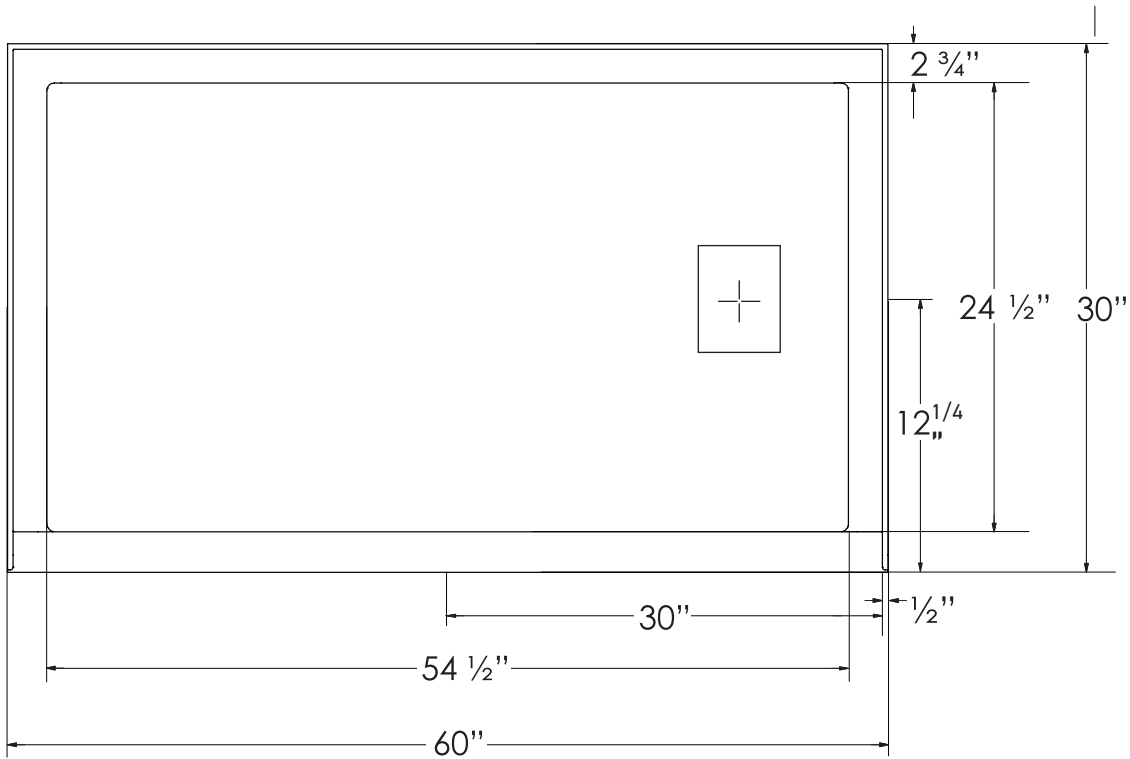

COLORS

STANDARD (S): WHITE (6385), BISCUIT (6528)