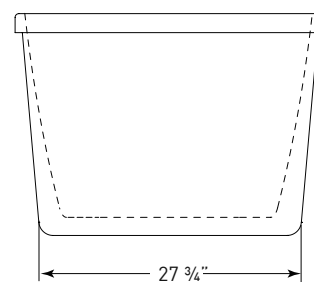

ACCESSORIES & OPTIONS

SPA PILLOWS	Roll-up Gel Pillow (Aqua Blue) 01-88-0020
	Silicone Gel Neck Pillow (Black) 01-88-0024 (Aqua Blue) 01-88-0025
	Soft Neck Pillow (White) 01-88-0010
	Deluxe Contoured Neck Pillow (White) 01-88-0003 (Biscuit) 01-88-0004
	Contoured Gel Seat Cushion (Black) GSC-B1
ABOVE THE FLOOR DRAIN KIT	01-83-0495
ADDITIONAL 10FT EXTENSION CABLE	01-31-0514

TO ORDER OR FOR MORE INFORMATION, CALL 1-800-288-7771

© 2021 Jetta Corporation. All rights reserved. Specifications are subject to change without notice.