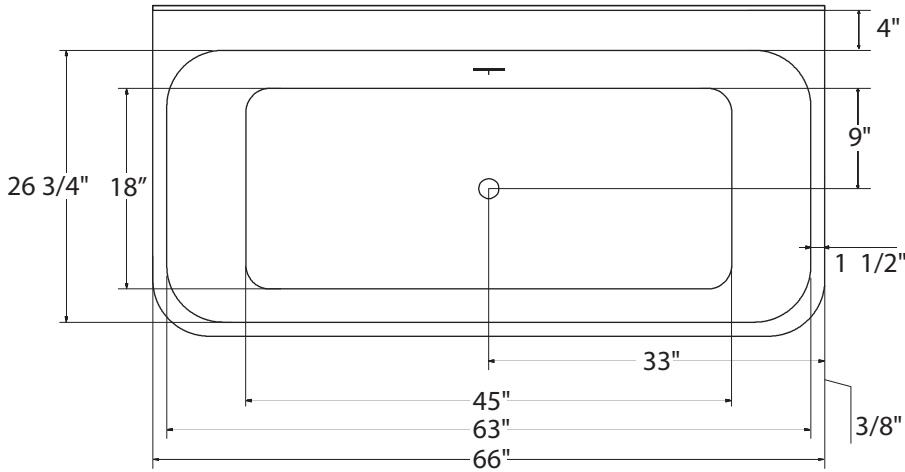

POLISHED CHROME

WHITE

COLORS: WHITE (6385)

CLASSIC

ACCESSORIES & OPTIONS

SPA PILLOWS	Roll-up Gel Pillow (Aqua Blue) 01-88-0020
	Silicone Gel Neck Pillow (Black) 01-88-0024 (Aqua Blue) 01-88-0025
	Soft Neck Pillow (White) 01-88-0010
	Deluxe Contoured Neck Pillow (White) 01-88-0003 (Biscuit) 01-88-0004
	Contoured Gel Seat Cushion (Black) GSC-B1
ABOVE THE FLOOR DRAIN KIT	01-83-0495