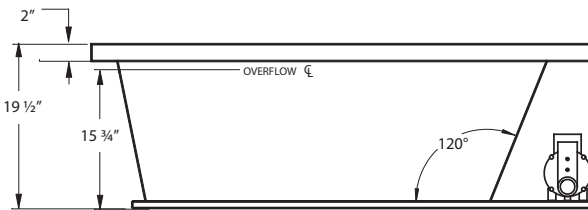

COLORS

STANDARD (S): WHITE (6385), BISCUIT (6528)
DESIGNER (D): BONE (6345)

*Note: optional pump/blower positions available.
R/B for right side drain, L/B for left side drain*