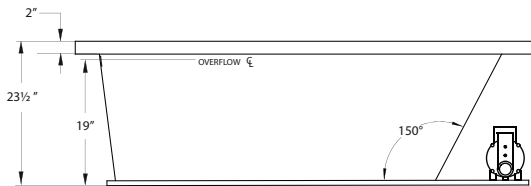

COLORS

STANDARD (S): WHITE (6385), BISCUIT (6528)
DESIGNER (D): BONE (6345)

*Note: optional pump/blower positions available.
R/B for right side drain, L/B for left side drain*