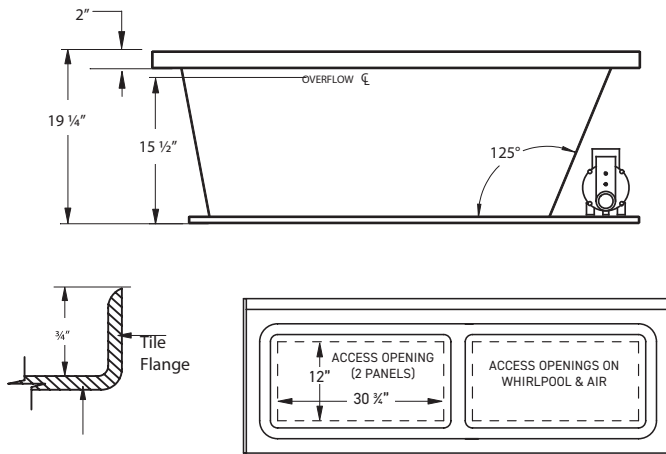

E03S TUSCAN

60" x 42" x 20" | RECTANGLE | 1 PERSON

BATH SELECTIONS

With Integral Skirt

With Integral Skirt

With Integral Skirt

COLORS

STANDARD (S): WHITE (6385), BISCUIT (6528)