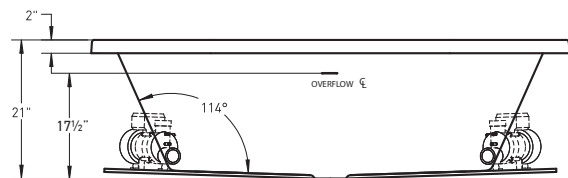

Note: optional pump/blower positions available.

OPTIONS

GRAB BARS (each)	White, Bone, Biscuit
	Clear with Metallic Inserts
LED LIGHT Standard on Air & Combo	Multi-Colored
MOOD LIGHT	Clear
CUSTOM PUMP LOCATION	
IN-LINE HEATER	
ABS TILE FLANGE	
DRILL FOR ROUND OVERFLOW	
NEW! JETTAWARM UPGRADE (2 BACKRESTS)	