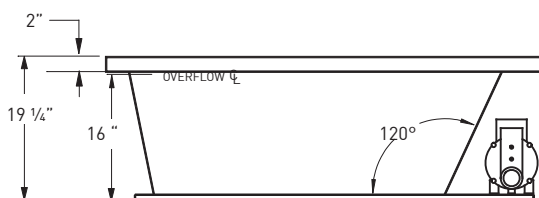

OPTIONS

GRAB BARS (each)	White, Bone, Biscuit
	Clear with Metallic Inserts
LED LIGHT	Multi-Colored
MOOD LIGHT <small>Standard on Air & Combo</small>	Clear
COLOR MATCH ACRYLIC SKIRT:	5ft Skirt SKIRT0005
JET TRIM KIT	Polished Chrome
	Polished Brass
	Satin Nickel
	Oil Rubbed Bronze
NECK JET THERAPY SYSTEM (WHITE, BISCUIT) <small>Includes 2 additional rotation jets and Jetted neck pillow</small>	
AROMATHERAPY	
CUSTOM CONTROL LOCATION	
CUSTOM DRAIN/OVERFLOW	
SPECIALTY JET UPGRADE	
ADDITIONAL JET	
CUSTOM CUT DECK LIP	
CUSTOM PUMP LOCATION	
IN-LINE HEATER	
ABS TILE FLANGE	
JETTA WARM (1 BACKREST)	