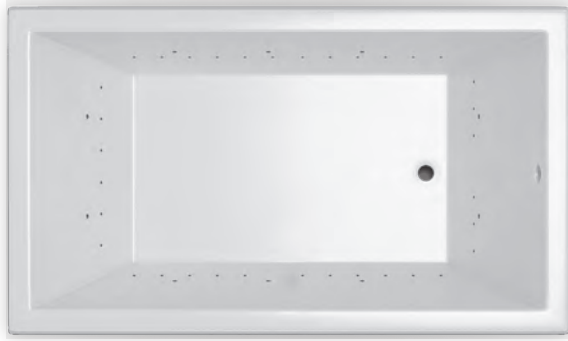

TO ORDER OR FOR MORE INFORMATION, CALL 1-800-288-7771

PORTER J51L

60" x 36" x 21" | RECTANGLE | 1 PERSON

AFFINITY

BATH SELECTIONS

 JETTASOAK HYDROTHERAPY	 JETTAWHIRL HYDROTHERAPY White & Biscuit Only	 JETTAIR HYDROTHERAPY	 JETTARIVER HYDROTHERAPY White Only
 WHIRL COMBO HYDROTHERAPY White & Biscuit Only		 RIVER COMBO HYDROTHERAPY White Only	