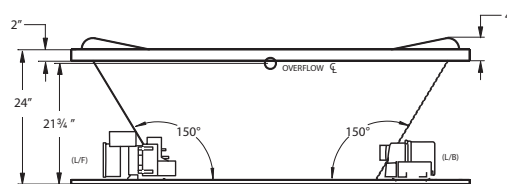

DESIGNER (D): BONE (6345)

Note: optional pump/blower positions available.

ELITE

OPTIONS

GRAB BARS (each)	White, Bone, Biscuit
	Clear with Metallic Inserts
LED LIGHT	Multi-Colored
COLOR MATCH ACRYLIC SKIRT:	6ft Skirt SKIRT0006
MOOD LIGHT <small>Standard on Air & Combo</small>	Clear
JET TRIM KIT	Polished Chrome
	Polished Brass
	Satin Nickel
	Oil Rubbed Bronze
NECK JET THERAPY SYSTEM (WHITE, BISCUIT) <small>Includes 2 additional rotation jets and Jetted neck pillow</small>	
AROMATHERAPY	
CUSTOM CONTROL LOCATION	
CUSTOM DRAIN/OVERFLOW	
SPECIALTY JET UPGRADE	
ADDITIONAL JET	
CUSTOM CUT DECK LIP	
CUSTOM PUMP LOCATION	
IN-LINE HEATER	
ABS TILE FLANGE	