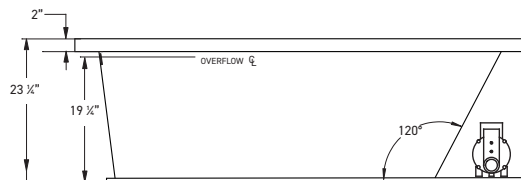

JETTA WHIRL
HYDROTHERAPY

WHIRL COMBO
HYDROTHERAPY

COLORS

STANDARD (S): WHITE (6385), BISCUIT (6528)

DESIGNER (D): BONE (6345)

*Note: optional pump/blower positions available.
R/B for right side drain, L/B for left side drain*