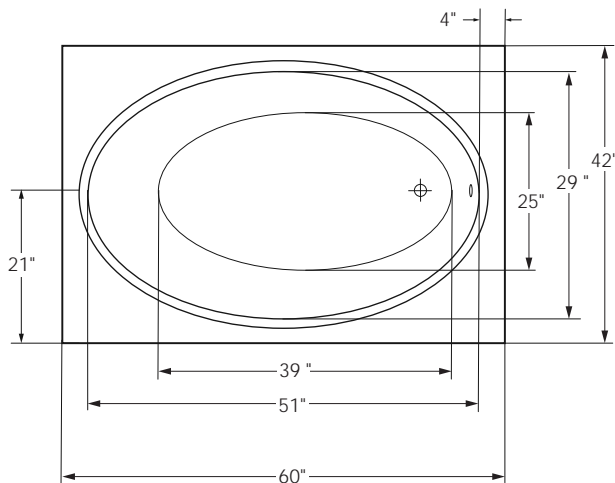

COLORS

STANDARD (S): WHITE (6385), BISCUIT (6528)

WASTE & OVERFLOW

TOE-TAP	Polished Chrome	WOTCH
	White	WOTWH
	Biscuit	WOTBI
	Polished Brass	WOTPB
	Satin Nickel	WOTSN
	Oil Rubbed Bronze Flat Black	WOTOR WOTFB

ACCESSORIES

SPA PILLOWS	Roll-up Get Pillow (Aqua Blue) 01-88-0020
	Silicone Gel Neck Pillow (Black) 01-88-0024 (Aqua Blue) 01-88-0025
	Soft Neck Pillow (White) 01-88-0010
	Deluxe Contoured Neck Pillow (White) 01-88-0003 (Biscuit) 01-88-0004
	Contoured Gel Seat Cushion (Black) CSC-B1

ADVANTAGE