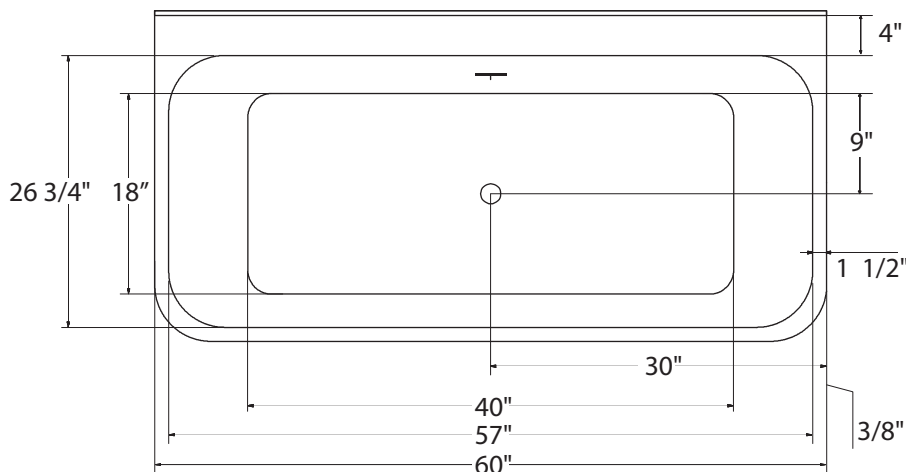

ACCESSORIES & OPTIONS

SPA PILLOWS	Roll-up Gel Pillow (Aqua Blue) 01-88-0020
	Silicone Gel Neck Pillow (Black) 01-88-0024 (Aqua Blue) 01-88-0025
	Soft Neck Pillow (White) 01-88-0010
	Deluxe Contoured Neck Pillow (White) 01-88-0003 (Biscuit) 01-88-0004
	Contoured Gel Seat Cushion (Black) GSC-B1
ABOVE THE FLOOR DRAIN KIT	01-83-0495

ADVANTAGE

TO ORDER OR FOR MORE INFORMATION, CALL 1-800-288-7771

© 2021 Jetta Corporation. All rights reserved. Specifications are subject to change without notice.