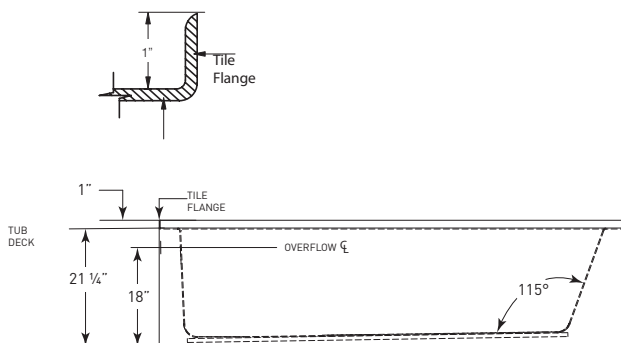

COLORS

STANDARD (S): WHITE (6385), BISCUIT (6528)

WASTE & OVERFLOW

TOE-TAP	Polished Chrome	WOTCH
	White	WOTWH
	Biscuit	WOTBI
	Polished Brass	WOTPB
	Satin Nickel	WOTSN
	Oil Rubbed Bronze	WOTOR
Flat Black	WOTFB	

ACCESSORIES

SPA PILLOWS	Roll-up Gel Pillow (Aqua Blue) 01-88-0020
	Silicone Gel Neck Pillow (Black) 01-88-0024 (Aqua Blue) 01-88-0025
	Soft Neck Pillow (White) 01-88-0010
	Deluxe Contoured Neck Pillow (White) 01-88-0003 (Biscuit) 01-88-0004
	Contoured Gel Seat Cushion (Black) GSC-B1

ADVANTAGE