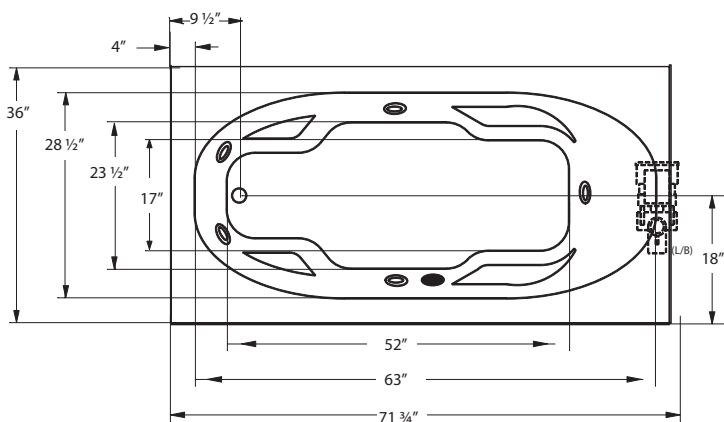

ACCESSORIES

SPA PILLOWS	Roll-up Gel Pillow (Aqua Blue) 01-88-0020	
	Silicone Gel Neck Pillow (Black) 01-88-0024 (Aqua Blue) 01-88-0025	
	Soft Neck Pillow (White) 01-88-0010	
	Deluxe Contoured Neck Pillow (White) 01-88-0003 (Biscuit) 01-88-0004	
	Contoured Gel Seat Cushion (Black) GSC-B1	

OPTIONS

ABS TILE FLANGE	
COLOR MATCH ACRYLIC SKIRT On Soaker	6 ft skirt SKIRT0006

WASTE & OVERFLOW

CABLE DRIVE	Polished Chrome		
	TOE-TAP	White	WOC27WH
Biscuit		WOC27BI	
Polished Brass		WOC27PB	
Satin Nickel		WOC27SN	
Oil Rubbed Bronze		WOC27OR	
Flat Black		WOC27FB	
TOE-TAP	Polished Chrome		
	White	WOTWH	
	Biscuit	WOTBI	
	Polished Brass	WOTPB	
	Satin Nickel	WOTSN	
	Oil Rubbed Bronze	WOTOR	
Flat Black	WOTFB		

ADVANTAGE

TO ORDER OR FOR MORE INFORMATION, CALL 1-800-288-7771

© 2021 Jetta Corporation. All rights reserved. Specifications are subject to change without notice.