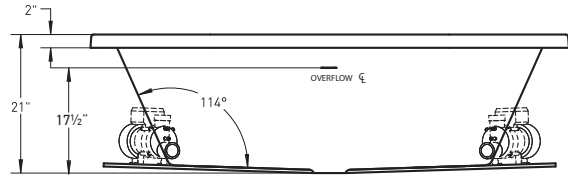

Note: optional pump/blower positions available.