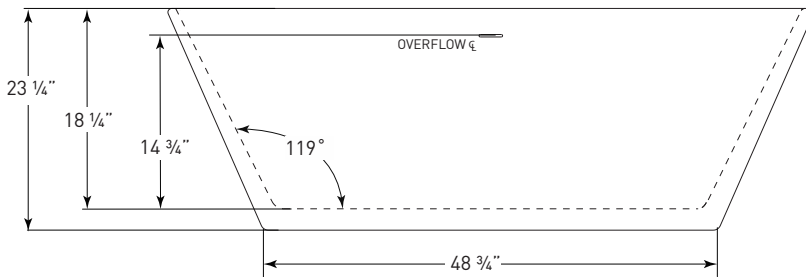

ACCESSORIES & OPTIONS

SPA PILLOWS	Roll-up Gel Pillow (Aqua Blue) 01-88-0020
	Silicone Gel Neck Pillow (Black) 01-88-0024 (Aqua Blue) 01-88-0025
	Soft Neck Pillow (White) 01-88-0010
	Deluxe Contoured Neck Pillow (White) 01-88-0003 (Biscuit) 01-88-0004
	Contoured Gel Seat Cushion (Black) GSC-B1
ABOVE THE FLOOR DRAIN KIT	01-83-0495
FOAM INSULATION	

TO ORDER OR FOR MORE INFORMATION, CALL 1-800-288-7771

© 2021 Jetta Corporation. All rights reserved. Specifications are subject to change without notice.