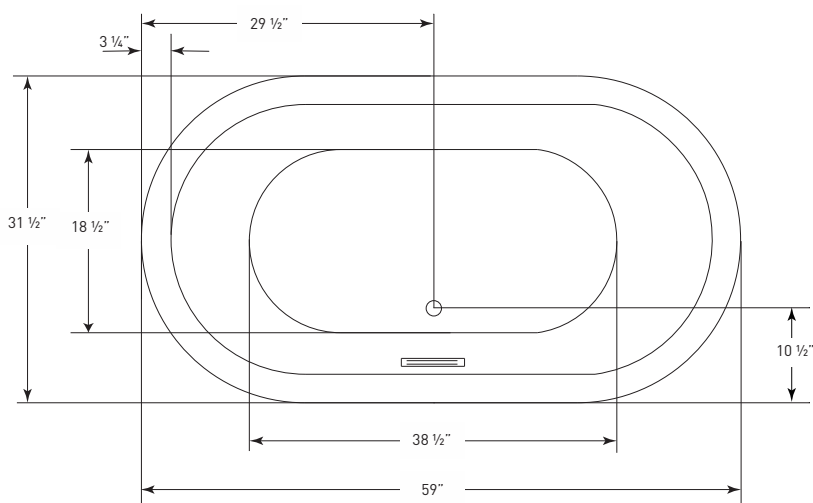

59" x 32" x 23" | OVAL | CENTER DRAIN

J60 PANDORA

BATH SELECTIONS

TUB W/ INTEGRATED LINEAR WASTE & OVERFLOW	 JETTASOAK HYDROTHERAPY POLISHED CHROME (J60-6385NJ-0) WHITE (J60-6385NJ-OW)	 JETTAIR HYDROTHERAPY POLISHED CHROME (J60-6385NJ-0-AIR) WHITE (J60-6385NJ-OW-AIR)
	COLORS: WHITE (6385)	

ACCESSORIES & OPTIONS

SPA PILLOWS	Roll-up Gel Pillow (Aqua Blue) 01-88-0020
	Silicone Gel Neck Pillow (Black) 01-88-0024 (Aqua Blue) 01-88-0025
	Soft Neck Pillow (White) 01-88-0010
	Deluxe Contoured Neck Pillow (White) 01-88-0003 (Biscuit) 01-88-0004
	Contoured Gel Seat Cushion (Black) GSC-B1
ABOVE THE FLOOR DRAIN KIT	01-83-0495
ADDITIONAL 10FT EXTENSION CABLE	01-31-0514

TO ORDER OR FOR MORE INFORMATION, CALL 1-800-288-7771

© 2021 Jetta Corporation. All rights reserved. Specifications are subject to change without notice.