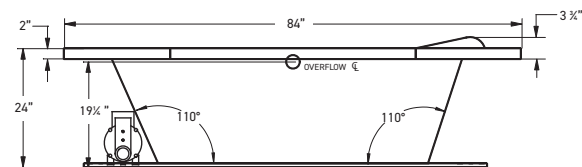

Note: optional pump/blower positions available.