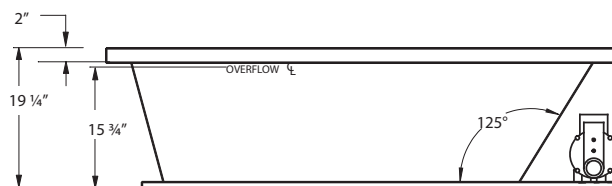

ACCESSORIES

SPA PILLOWS	Roll-up Gel Pillow (Aqua Blue) 01-88-0020	
	Silicone Gel Neck Pillow (Black) 01-88-0024 (Aqua Blue) 01-88-0025	
	Soft Neck Pillow (White) 01-88-0010	
	Deluxe Contoured Neck Pillow (White) 01-88-0003 (Biscuit) 01-88-0004	
	Contoured Gel Seat Cushion (Black) GSC-B1	

OPTIONS

ABS TILE FLANGE	
COLOR MATCH ACRYLIC SKIRT On Soaker	6 ft skirt SKIRT0006

WASTE & OVERFLOW

CABLE DRIVE	Polished Chrome		
	TOE-TAP	White	WOC27WH
Biscuit		WOC27BI	
Polished Brass		WOC27PB	
Satin Nickel		WOC27SN	
Oil Rubbed Bronze		WOC27OR	
Flat Black		WOC27FB	
TOE-TAP	Polished Chrome		
	White	WOTWH	
	Biscuit	WOTBI	
	Polished Brass	WOTPB	
	Satin Nickel	WOTSN	
	Oil Rubbed Bronze	WOTOR	
Flat Black	WOTFB		

ADVANTAGE

TO ORDER OR FOR MORE INFORMATION, CALL 1-800-288-7771

© 2021 Jetta Corporation. All rights reserved. Specifications are subject to change without notice.