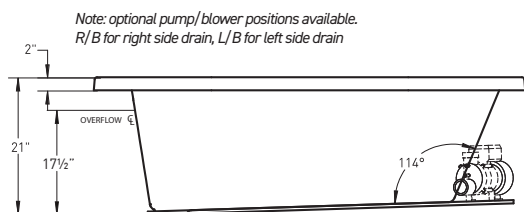

COLORS

STANDARD (S): WHITE (6385)

DESIGNER (D): BISCUIT (6528), BONE (6345)

WASTE & OVERFLOW

LINEAR DRAINS MUST BE PURCHASED WITH EACH AFFINITY TUB	Polished Chrome	01-83-0420
	White	01-83-0400
	Biscuit	01-83-0410
	Bone	01-83-0470
	Polished Brass	01-83-0450
	Polished Nickel	01-83-0460
	Satin Nickel	01-83-0440
	Oil Rubbed Bronze	01-83-0430
Flat Black	01-83-0480	

OPTIONS

GRAB BARS (each)	White, Bone, Biscuit Clear with Metallic Inserts
LED LIGHT Standard on Air & Combo	Multi-Colored
MOOD LIGHT	Clear
CUSTOM PUMP LOCATION	
IN-LINE HEATER	
ABS TILE FLANGE	
DRILL FOR ROUND OVERFLOW	
JETTAWARM UPGRADE (1 BACKREST)	

ACCESSORIES

SPA PILLOWS	Roll-up Gel Pillow (Aqua Blue) 01-88-0020
	Silicone Gel Neck Pillow (Black) 01-88-0024 (Aqua Blue) 01-88-0025
	Soft Neck Pillow (White) 01-88-0010
	Deluxe Contoured Neck Pillow (White) 01-88-0003 (Biscuit) 01-88-0004
	Contoured Gel Seat Cushion (Black) GSC-B1