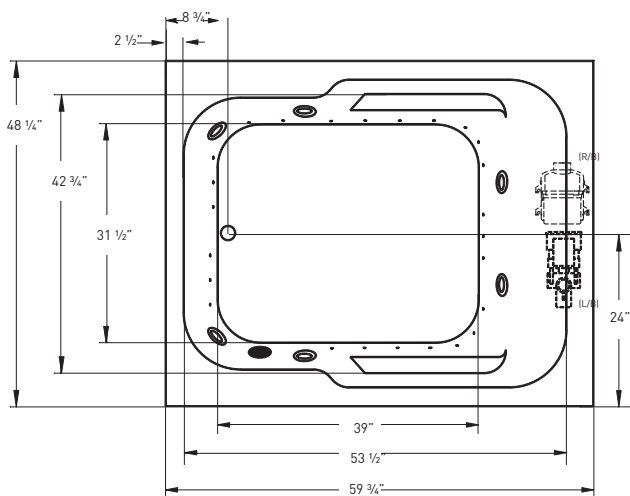

BATH SELECTIONS

COLORS

STANDARD (S): WHITE (6385), BISCUIT (6528)

DESIGNER (D): BONE (6345)