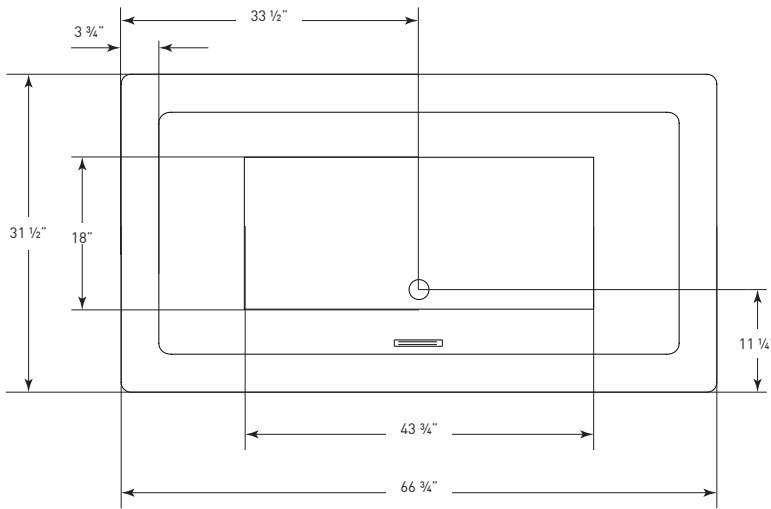

ACCESSORIES & OPTIONS

SPA PILLOWS	Roll-up Gel Pillow (Aqua Blue) 01-88-0020
	Silicone Gel Neck Pillow (Black) 01-88-0024 (Aqua Blue) 01-88-0025
	Soft Neck Pillow (White) 01-88-0010
	Deluxe Contoured Neck Pillow (White) 01-88-0003 (Biscuit) 01-88-0004
	Contoured Gel Seat Cushion (Black) GSC-B1
ABOVE THE FLOOR DRAIN KIT	01-83-0495
ADDITIONAL 10FT EXTENSION CABLE	01-31-0514

TO ORDER OR FOR MORE INFORMATION, CALL 1-800-288-7771