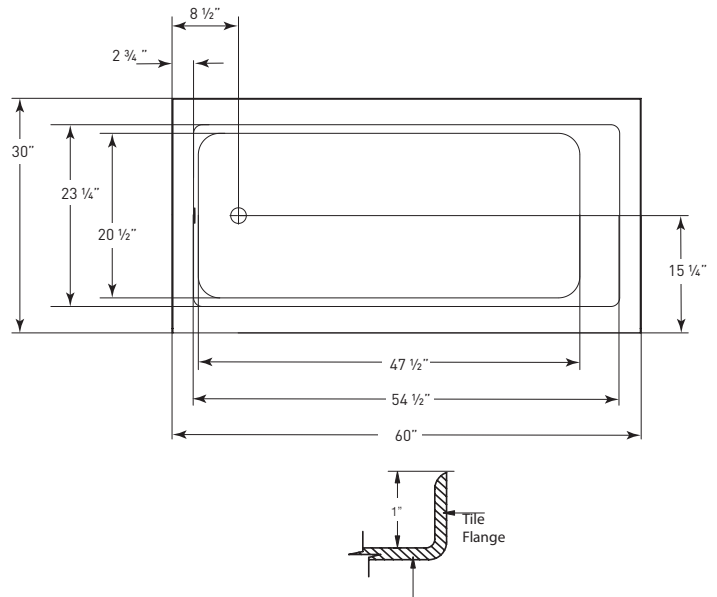

ABOVE THE FLOOR ROUGH

WASTE & OVERFLOW

TOE-TAP	Polished Chrome	WOTCH
	White	WOTWH
	Biscuit	WOTBI
	Polished Brass	WOTPB
	Satin Nickel	WOTSN
	Oil Rubbed Bronze Flat Black	WOTOR WOTFB

ACCESSORIES

SPA PILLOWS	Roll-up Gel Pillow (Aqua Blue) 01-88-0020
	Silicone Gel Neck Pillow (Black) 01-88-0024 (Aqua Blue) 01-88-0025
	Soft Neck Pillow (White) 01-88-0010
	Deluxe Contoured Neck Pillow (White) 01-88-0003 (Biscuit) 01-88-0004
	Contoured Gel Seat Cushion (Black) GSC-B1

ADVANTAGE

TO ORDER OR FOR MORE INFORMATION, CALL 1-800-288-7771

© 2021 Jetta Corporation. All rights reserved. Specifications are subject to change without notice.