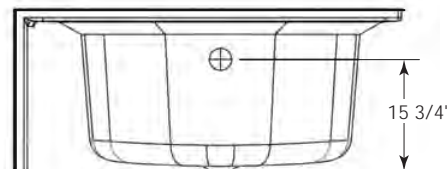

COLORS

STANDARD (S): WHITE (6385), BISCUIT (6528)

WASTE & OVERFLOW

TOE-TAP	Polished Chrome	WOTCH
	White	WOTWH
	Biscuit	WOTBI
	Polished Brass	WOTPB
	Satin Nickel	WOTSN
	Oil Rubbed Bronze Flat Black	WOTOR WOTFB

ACCESSORIES

SPA PILLOWS	Roll-up Get Pillow (Aqua Blue) 01-88-0020
	Silicone Gel Neck Pillow (Black) 01-88-0024 (Aqua Blue) 01-88-0025
	Soft Neck Pillow (White) 01-88-0010
	Deluxe Contoured Neck Pillow (White) 01-88-0003 (Biscuit) 01-88-0004
	Contoured Gel Seat Cushion (Black) CSC-B1

ADVANTAGE