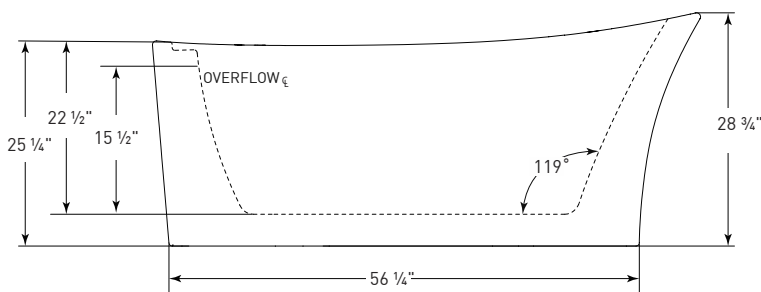

67" x 31" x 29" | OVAL | END DRAIN

J89 LUMOS

BATH SELECTIONS		
	TUB WITH INTEGRATED LINEAR WASTE & OVERFLOW	
	POLISHED CHROME (J89-6385NJ-0)	WHITE (J89-6385NJ-OW)
COLORS: WHITE (6385)		

ACCESSORIES & OPTIONS

SPA PILLOWS	Roll-up Gel Pillow (Aqua Blue) 01-88-0020
	Silicone Gel Neck Pillow (Black) 01-88-0024 (Aqua Blue) 01-88-0025
	Soft Neck Pillow (White) 01-88-0010
	Deluxe Contoured Neck Pillow (White) 01-88-0003 (Biscuit) 01-88-0004
	Contoured Gel Seat Cushion (Black) GSC-B1
ABOVE THE FLOOR DRAIN KIT	01-83-0495

TO ORDER OR FOR MORE INFORMATION, CALL 1-800-288-7771

© 2021 Jetta Corporation. All rights reserved. Specifications are subject to change without notice.