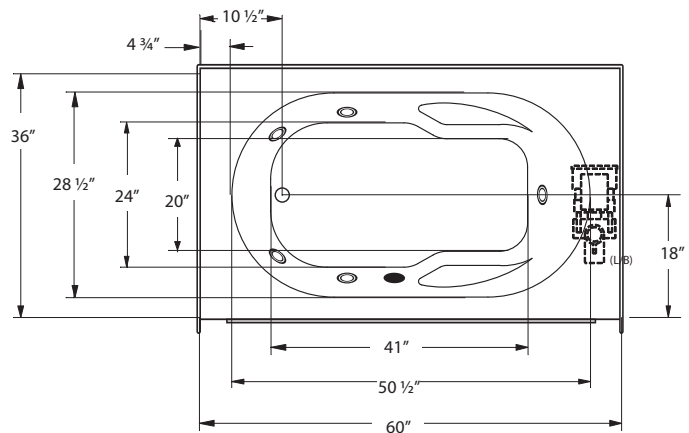

OPTIONS

ACCESS PANEL ON NON-JETTED TUBS

ACCESSORIES

SPA PILLOWS

Roll-up Gel Pillow
(Aqua Blue) 01-88-0020

Silicone Gel Neck Pillow
(Black) 01-88-0024
(Aqua Blue) 01-88-0025

Soft Neck Pillow
(White) 01-88-0010

Deluxe Contoured Neck Pillow
(White) 01-88-0003
(Biscuit) 01-88-0004

Contoured Gel Seat Cushion
(Black) GSC-B1

WASTE & OVERFLOW

CABLE DRIVE

Polished Chrome	WOC27CH
White	WOC27WH
Biscuit	WOC27BI
Polished Brass	WOC27PB
Satin Nickel	WOC27SN
Oil Rubbed Bronze	WOC27OR
Flat Black	WOC27FB

TOE-TAP

Polished Chrome	WOTCH
White	WOTWH
Biscuit	WOTBI
Polished Brass	WOTPB
Satin Nickel	WOTSN
Oil Rubbed Bronze	WOTOR
Flat Black	WOTFB

ADVANTAGE