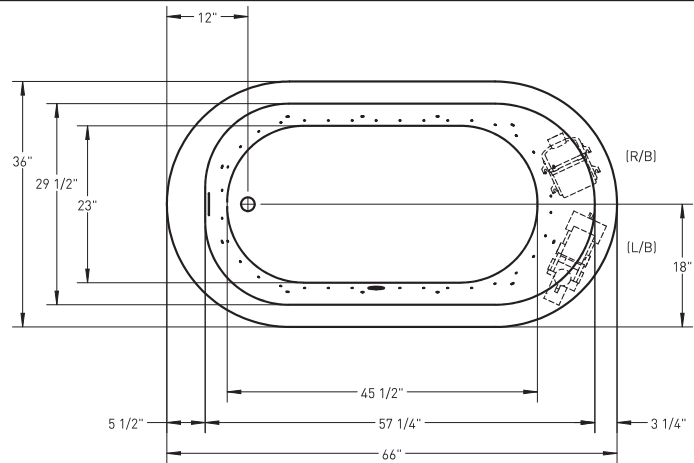

WASTE & OVERFLOW		
LINEAR DRAINS <i>MUST BE PURCHASED WITH EACH AFFINITY TUB</i>	Polished Chrome	01-83-0420
	White	01-83-0400
	Biscuit	01-83-0410
	Bone	01-83-0470
	Polished Brass	01-83-0450
	Polished Nickel	01-83-0460
	Satin Nickel	01-83-0440
	Oil Rubbed Bronze	01-83-0430
Flat Black	01-83-0480	

OPTIONS	
GRAB BARS (each)	White, Bone, Biscuit Clear with Metallic Inserts
LED LIGHT Standard on Air & Combo	Multi-Colored
MOOD LIGHT	Clear
CUSTOM PUMP LOCATION	
IN-LINE HEATER	
ABS TILE FLANGE	
DRILL FOR ROUND OVERFLOW	
NEW! JETTAWARM UPGRADE (1 BACKREST)	

ACCESSORIES	
SPA PILLOWS	Roll-up Gel Pillow (Aqua Blue) 01-88-0020
	Silicone Gel Neck Pillow (Black) 01-88-0024 (Aqua Blue) 01-88-0025
	Soft Neck Pillow (White) 01-88-0010
	Deluxe Contoured Neck Pillow (White) 01-88-0003 (Biscuit) 01-88-0004
	Contoured Gel Seat Cushion (Black) GSC-B1

TO ORDER OR FOR MORE INFORMATION, CALL 1-800-288-7771

© 2021 Jetta Corporation. All rights reserved. Specifications are subject to change without notice.