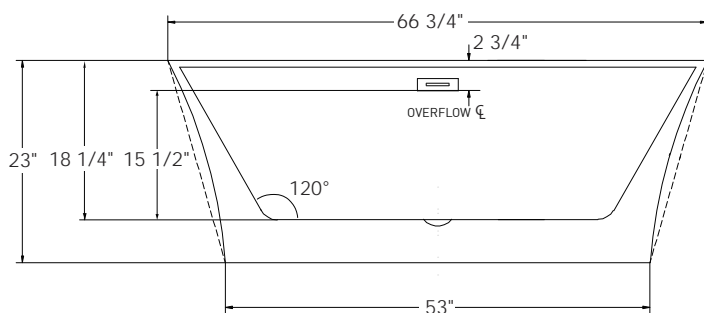

ACCESSORIES & OPTIONS

SPA PILLOWS	Roll-up Gel Pillow (Aqua Blue) 01-88-0020
	Silicone Gel Neck Pillow (Black) 01-88-0024 (Aqua Blue) 01-88-0025
	Soft Neck Pillow (White) 01-88-0010
	Deluxe Contoured Neck Pillow (White) 01-88-0003 (Biscuit) 01-88-0004
	Contoured Gel Seat Cushion (Black) GSC-B1
ABOVE THE FLOOR DRAIN KIT	01-83-0495

TO ORDER OR FOR MORE INFORMATION, CALL 1-800-288-7771

© 2021 Jetta Corporation. All rights reserved. Specifications are subject to change without notice.