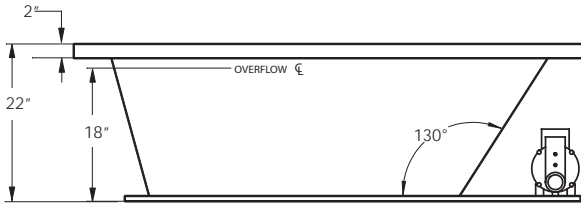

COLORS

STANDARD (S): WHITE (6385), BISCUIT (6528)
DESIGNER (D): BONE (6345)

*Note: optional pump/blower positions available.
R/B for right side drain, L/B for left side drain*