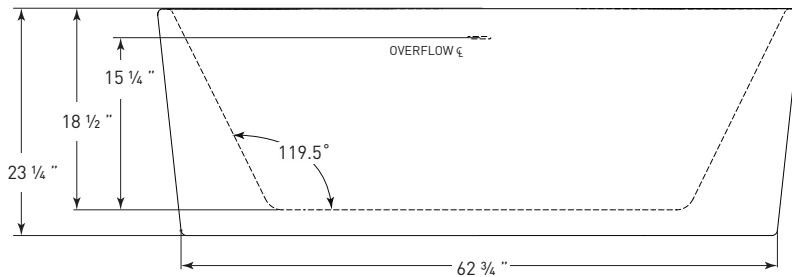

ACCESSORIES & OPTIONS

SPA PILLOWS	Roll-up Gel Pillow (Aqua Blue) 01-88-0020
	Silicone Gel Neck Pillow (Black) 01-88-0024 (Aqua Blue) 01-88-0025
	Soft Neck Pillow (White) 01-88-0010
	Deluxe Contoured Neck Pillow (White) 01-88-0003 (Biscuit) 01-88-0004
	Contoured Gel Seat Cushion (Black) GSC-B1
ABOVE THE FLOOR DRAIN KIT	01-83-0495
FOAM INSULATION	

TO ORDER OR FOR MORE INFORMATION, CALL 1-800-288-7771

© 2021 Jetta Corporation. All rights reserved. Specifications are subject to change without notice.