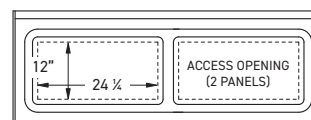

COLORS

STANDARD (S): WHITE (6385), BISCUIT (6528)

Note: R/B for right side drain, L/B for left side drain