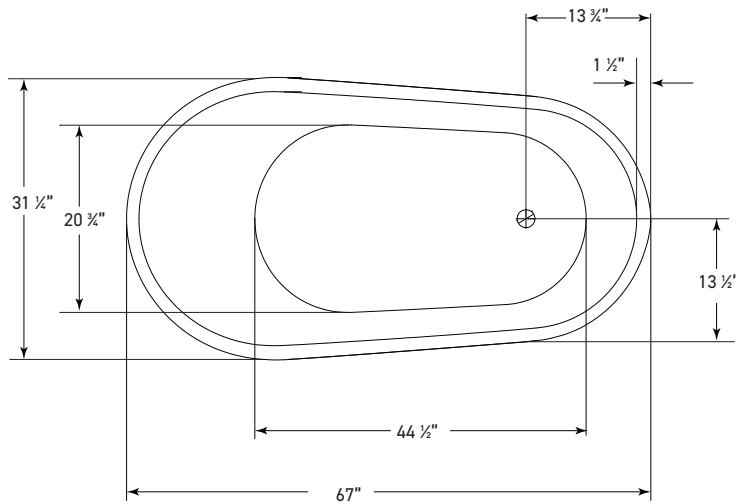

ACCESSORIES & OPTIONS

SPA PILLOWS	Roll-up Gel Pillow (Aqua Blue) 01-88-0020
	Silicone Gel Neck Pillow (Black) 01-88-0024 (Aqua Blue) 01-88-0025
	Soft Neck Pillow (White) 01-88-0010
	Deluxe Contoured Neck Pillow (White) 01-88-0003 (Biscuit) 01-88-0004
	Contoured Gel Seat Cushion (Black) GSC-B1
ABOVE THE FLOOR DRAIN KIT	01-83-0495
FOAM INSULATION	

TO ORDER OR FOR MORE INFORMATION, CALL 1-800-288-7771

© 2021 Jetta Corporation. All rights reserved. Specifications are subject to change without notice.