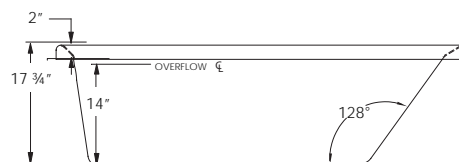

58" x 40" x 18" | OVAL | 1 PERSON

E250 GARRET

BATH SELECTIONS

COLORS

STANDARD (S): WHITE (6385), BISCUIT (6528)

OPTIONS

ACCESSORIES

SPA PILLOWS	Roll-up Gel Pillow (Aqua Blue) 01-88-0020
	Silicone Gel Neck Pillow (Black) 01-88-0024 (Aqua Blue) 01-88-0025
	Soft Neck Pillow (White) 01-88-0010
	Deluxe Contoured Neck Pillow (White) 01-88-0003 (Biscuit) 01-88-0004
	Contoured Gel Seat Cushion (Black) GSC-B1