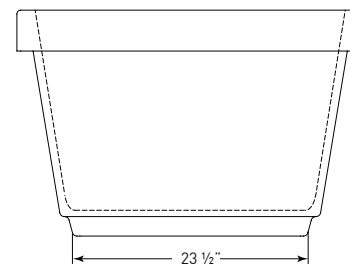

ACCESSORIES & OPTIONS

SPA PILLOWS	Roll-up Gel Pillow (Aqua Blue) 01-88-0020
	Silicone Gel Neck Pillow (Black) 01-88-0024 (Aqua Blue) 01-88-0025
	Soft Neck Pillow (White) 01-88-0010
	Deluxe Contoured Neck Pillow (White) 01-88-0003 (Biscuit) 01-88-0004
	Contoured Gel Seat Cushion (Black) GSC-B1
ABOVE THE FLOOR DRAIN KIT	01-83-0495
ADDITIONAL 10FT EXTENSION CABLE	01-31-0514

TO ORDER OR FOR MORE INFORMATION, CALL 1-800-288-7771

© 2021 Jetta Corporation. All rights reserved. Specifications are subject to change without notice.