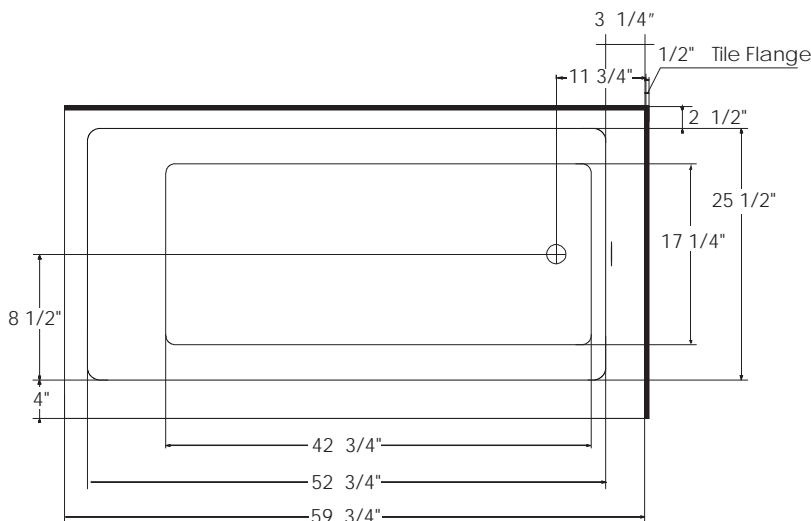

Clearance under the bathtub (2")