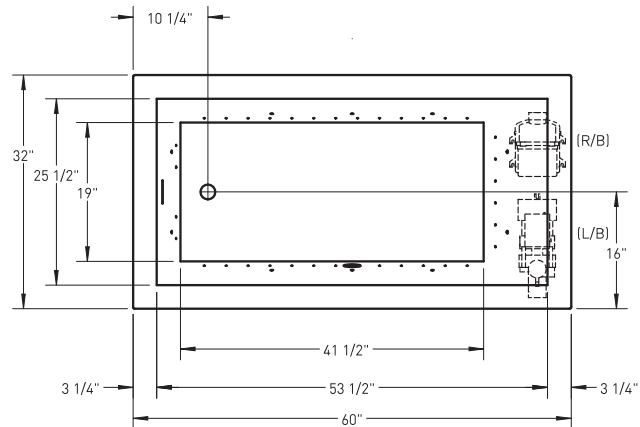

COLORS

STANDARD (S): WHITE (6385)

DESIGNER (D): BISCUIT (6528), BONE (6345)

*Note: optional pump/blower positions available.
R/B for right side drain, L/B for left side drain*