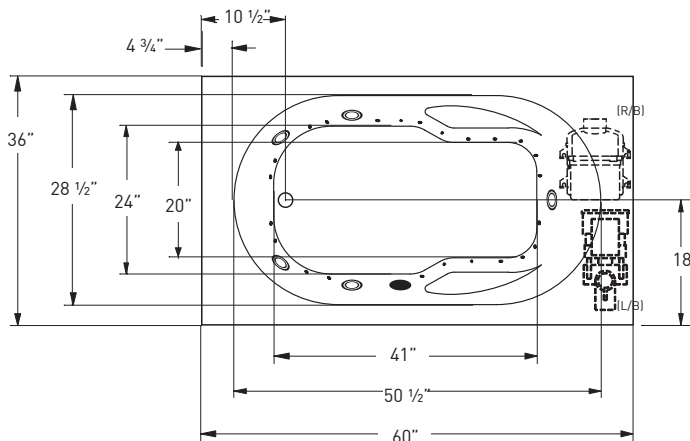

OPTIONS

GRAB BARS (each)	White, Bone, Biscuit
	Clear with Metallic Inserts
LED LIGHT	Multi-Colored
MOOD LIGHT <small>Standard on Air & Combo</small>	Clear
COLOR MATCH ACRYLIC SKIRT:	5ft Skirt SKIRT0005
JET TRIM KIT	Polished Chrome
	Polished Brass
	Satin Nickel
	Oil Rubbed Bronze
NECK JET THERAPY SYSTEM (WHITE, BISCUIT) <small>Includes 2 additional rotation jets and Jetted neck pillow</small>	
AROMATHERAPY	
CUSTOM CONTROL LOCATION	
CUSTOM DRAIN/OVERFLOW	
SPECIALTY JET UPGRADE	
ADDITIONAL JET	
CUSTOM CUT DECK LIP	
CUSTOM PUMP LOCATION	
IN-LINE HEATER	
ABS TILE FLANGE	
JETTA WARM (1 BACKREST)	