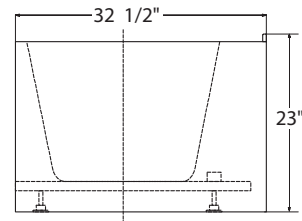

ACCESSORIES & OPTIONS

SPA PILLOWS	Roll-up Gel Pillow (Aqua Blue) 01-88-0020
	Silicone Gel Neck Pillow (Black) 01-88-0024 (Aqua Blue) 01-88-0025
	Soft Neck Pillow (White) 01-88-0010
	Deluxe Contoured Neck Pillow (White) 01-88-0003 (Biscuit) 01-88-0004
	Contoured Gel Seat Cushion (Black) GSC-B1
ABOVE THE FLOOR DRAIN KIT	01-83-0495

TO ORDER OR FOR MORE INFORMATION, CALL 1-800-288-7771

© 2021 Jetta Corporation. All rights reserved. Specifications are subject to change without notice.