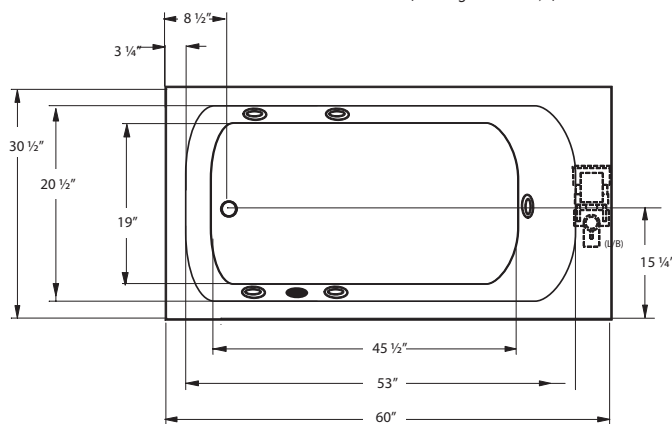

OPTIONS

ACCESS PANEL ON NON-JETTED TUBS

ACCESSORIES

SPA PILLOWS

Roll-up Gel Pillow (Aqua Blue) 01-88-0020
Silicone Gel Neck Pillow (Black) 01-88-0024 (Aqua Blue) 01-88-0025
Soft Neck Pillow (White) 01-88-0010
Deluxe Contoured Neck Pillow (White) 01-88-0003 (Biscuit) 01-88-0004
Contoured Gel Seat Cushion (Black) GSC-B1

WASTE & OVERFLOW

CABLE DRIVE	Polished Chrome	WOC27CH
	White	WOC27WH
	Biscuit	WOC27BI
	Polished Brass	WOC27PB
	Satin Nickel	WOC27SN
	Oil Rubbed Bronze	WOC27OR
TOE-TAP	Polished Chrome	WOTCH
	White	WOTWH
	Biscuit	WOTBI
	Polished Brass	WOTPB
	Satin Nickel	WOTSN
	Oil Rubbed Bronze	WOTOR
	Flat Black	WOTFB

ADVANTAGE