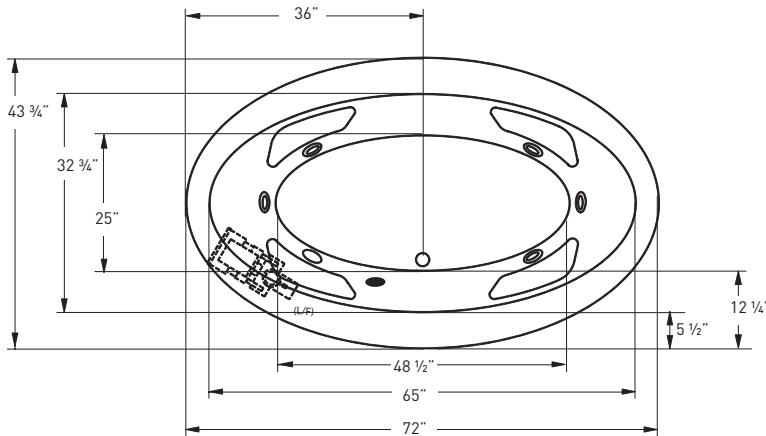

JETTASOAK
HYDROTHERAPY

JETTAVHIRL
HYDROTHERAPY

JETTAIR
HYDROTHERAPY

COLORS

STANDARD (S): WHITE (6385), BISCUIT (6528)

Note: optional pump/blower positions available.

ACCESSORIES

SPA PILLOWS	
	Roll-up Gel Pillow (Aqua Blue) 01-88-0020
	Silicone Gel Neck Pillow (Black) 01-88-0024 (Aqua Blue) 01-88-0025
	Soft Neck Pillow (White) 01-88-0010
	Deluxe Contoured Neck Pillow (White) 01-88-0003 (Biscuit) 01-88-0004
	Contoured Gel Seat Cushion (Black) GSC-B1