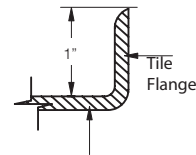

OPTIONS

LED LIGHT	Multi-Colored
MOOD LIGHT	Clear

ACCESSORIES

SPA PILLOWS	Roll-up Gel Pillow (Aqua Blue) 01-88-0020
	Silicone Gel Neck Pillow (Black) 01-88-0024
	Soft Neck Pillow (White) 01-88-0010
	Deluxe Contoured Neck Pillow (White) 01-88-0003 (Biscuit) 01-88-0004
	Contoured Gel Seat Cushion (Black) GSC-B1

WASTE & OVERFLOW

TOE-TAP	Polished Chrome	WOTCH
	White	WOTWH
	Biscuit	WOTBI
	Polished Brass	WOTPB
	Satin Nickel	WOTSN
	Oil Rubbed Bronze	WOTOR
Flat Black	WOTFB	

CLASSIC

TO ORDER OR FOR MORE INFORMATION, CALL 1-800-288-7771

© 2021 Jetta Corporation. All rights reserved. Specifications are subject to change without notice.