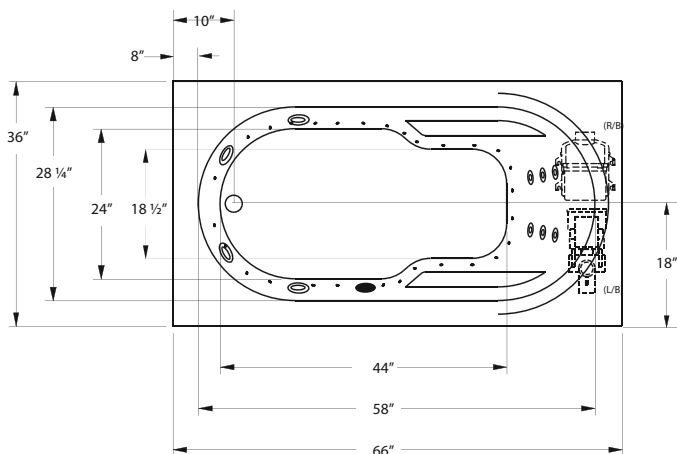

ELITE

OPTIONS

GRAB BARS (each)	White, Bone, Biscuit
	Clear with Metallic Inserts
LED LIGHT	Multi-Colored
COLOR MATCH ACRYLIC SKIRT:	6ft Skirt SKIRT0006
MOOD LIGHT Standard on Air & Combo	Clear
JET TRIM KIT	Polished Chrome
	Polished Brass
	Satin Nickel
	Oil Rubbed Bronze
NECK JET THERAPY SYSTEM (WHITE, BISCUIT) Includes 2 additional rotation jets and Jetted neck pillow	
AROMATHERAPY	
CUSTOM CONTROL LOCATION	
CUSTOM DRAIN/OVERFLOW	
SPECIALTY JET UPGRADE	
ADDITIONAL JET	
CUSTOM CUT DECK LIP	
CUSTOM PUMP LOCATION	
IN-LINE HEATER	
ABS TILE FLANGE	

ACCESSORIES

SPA PILLOWS	Roll-up Gel Pillow (Aqua Blue) 01-88-0020
	Silicone Gel Neck Pillow (Black) 01-88-0024 (Aqua Blue) 01-88-0025
	Soft Neck Pillow (White) 01-88-0010
	Deluxe Contoured Neck Pillow (White) 01-88-0003 (Biscuit) 01-88-0004
	Contoured Gel Seat Cushion (Black) GSC-B1

WASTE & OVERFLOW

CABLE DRIVE	Polished Chrome	WOC27CH
	White	WOC27WH
	Biscuit	WOC27BI
	Polished Brass	WOC27PB
	Satin Nickel	WOC27SN
	Oil Rubbed Bronze	WOC27OR
TOE-TAP	Flat Black	WOC27FB
	Polished Chrome	WOTCH
	White	WOTWH
	Biscuit	WOTBI
	Polished Brass	WOTPB
	Satin Nickel	WOTSN
	Oil Rubbed Bronze	WOTOR
Flat Black	WOTFB	

TO ORDER OR FOR MORE INFORMATION, CALL 1-800-288-7771

© 2021 Jetta Corporation. All rights reserved. Specifications are subject to change without notice.