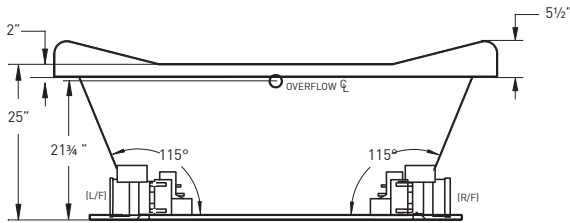

COLORS

STANDARD (S): WHITE (6385), BISCUIT (6528)
DESIGNER (D): BONE (6345)

Note: optional pump/blower positions available.