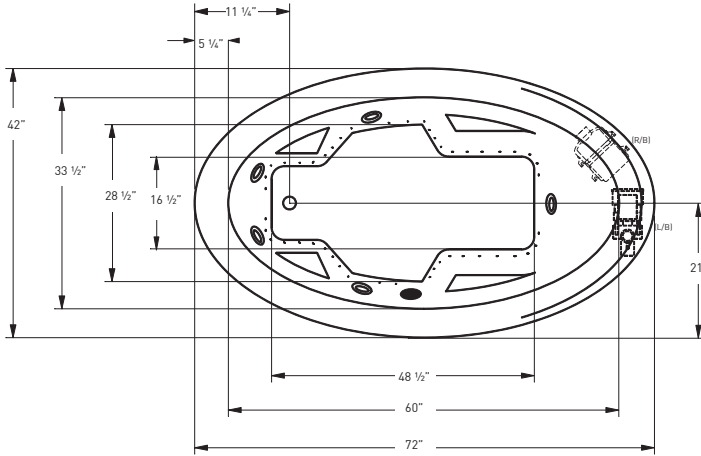

ACCESSORIES

SPA PILLOWS

- Roll-up Gel Pillow (Aqua Blue) 01-88-0020
- Silicone Gel Neck Pillow (Black) 01-88-0024 (Aqua Blue) 01-88-0025
- Soft Neck Pillow (White) 01-88-0010
- Deluxe Contoured Neck Pillow (White) 01-88-0003 (Biscuit) 01-88-0004
- Contoured Gel Seat Cushion (Black) GSC-B1

WASTE & OVERFLOW

CABLE DRIVE

Polished Chrome	WOC27CH
White	WOC27WH
Biscuit	WOC27BI
Polished Brass	WOC27PB
Satin Nickel	WOC27SN
Oil Rubbed Bronze	WOC27OR
Flat Black	WOC27FB

TOE-TAP

Polished Chrome	WOTCH
White	WOTWH
Biscuit	WOTBI
Polished Brass	WOTPB
Satin Nickel	WOTSN
Oil Rubbed Bronze	WOTOR
Flat Black	WOTFB

OPTIONS

GRAB BARS (each)

- White, Bone, Biscuit
- Clear with Metallic Inserts

LED LIGHT

Multi-Colored

MOOD LIGHT

Standard on Air & Combo

Clear

JET TRIM KIT

- Polished Chrome
- Polished Brass
- Satin Nickel
- Oil Rubbed Bronze

NECK JET THERAPY SYSTEM (WHITE, BISCUIT)

AROMATHERAPY

CUSTOM CONTROL LOCATION

CUSTOM DRAIN/OVERFLOW

SPECIALTY JET UPGRADE

ADDITIONAL JET

CUSTOM CUT DECK LIP

CUSTOM PUMP LOCATION

IN-LINE HEATER

JETTA WARM (1 BACKREST)

UPGRADE OPTION!

New Upgrade Option now available on select Classic Models.
Learn more at jettacorp.com/warm

TO ORDER OR FOR MORE INFORMATION, CALL 1-800-288-7771