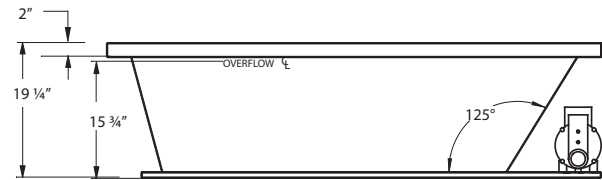

BATH SELECTIONS

COLORS

STANDARD (S): WHITE (6385), BISCUIT (6528)

DESIGNER (D): BONE (6345)

Note: optional pump/blower positions available.
R/B for right side drain, L/B for left side drain

OPTIONS

GRAB BARS (each)	White, Bone, Biscuit
	Clear with Metallic Inserts
LED LIGHT	Multi-Colored
MOOD LIGHT <small>Standard on Air & Combo</small>	Clear
COLOR MATCH ACRYLIC SKIRT:	6ft Skirt SKIRT006
JET TRIM KIT	Polished Chrome
	Polished Brass
	Satin Nickel
	Oil Rubbed Bronze
NECK JET THERAPY SYSTEM (WHITE, BISCUIT) <small>Includes 2 additional rotation jets and Jetted neck pillow</small>	
AROMATHERAPY	
CUSTOM CONTROL LOCATION	
CUSTOM DRAIN/OVERFLOW	
SPECIALTY JET UPGRADE	
ADDITIONAL JET	
CUSTOM CUT DECK LIP	
CUSTOM PUMP LOCATION	
IN-LINE HEATER	
ABS TILE FLANGE	
JETTA WARM (1 BACKREST)	