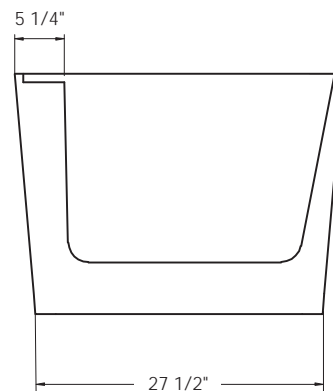

66" x 32" x 23" | RECTANGLE | CENTER DRAIN

J853 RILEY

BATH SELECTIONS

TUB W/ INTEGRATED LINEAR WASTE & OVERFLOW

POLISHED CHROME
(J853-6385NJ-0)

WHITE
(J853-6385NJ-OW)

COLORS: WHITE (6385)

ACCESSORIES & OPTIONS

SPA PILLOWS	Roll-up Gel Pillow (Aqua Blue) 01-88-0020
	Silicone Gel Neck Pillow (Black) 01-88-0024 (Aqua Blue) 01-88-0025
	Soft Neck Pillow (White) 01-88-0010
	Deluxe Contoured Neck Pillow (White) 01-88-0003 (Biscuit) 01-88-0004
	Contoured Gel Seat Cushion (Black) GSC-B1
ABOVE THE FLOOR DRAIN KIT	01-83-0495

TO ORDER OR FOR MORE INFORMATION, CALL 1-800-288-7771

© 2021 Jetta Corporation. All rights reserved. Specifications are subject to change without notice.