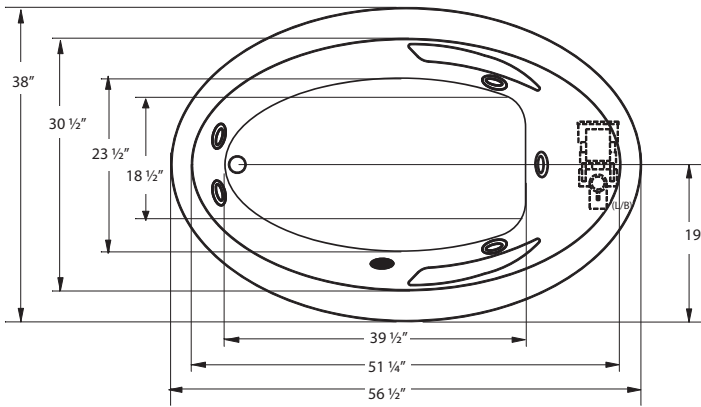

ACCESSORIES

SPA PILLOWS	
	Roll-up Gel Pillow (Aqua Blue) 01-88-0020
	Silicone Gel Neck Pillow (Black) 01-88-0024 (Aqua Blue) 01-88-0025
	Soft Neck Pillow (White) 01-88-0010
	Deluxe Contoured Neck Pillow (White) 01-88-0003 (Biscuit) 01-88-0004
	Contoured Gel Seat Cushion (Black) GSC-B1

WASTE & OVERFLOW

CABLE DRIVE	Polished Chrome	WOC27CH
	White	WOC27WH
	Biscuit	WOC27BI
	Polished Brass	WOC27PB
	Satin Nickel	WOC27SN
	Oil Rubbed Bronze	WOC27OR
TOE-TAP	Polished Chrome	WOTCH
	White	WOTWH
	Biscuit	WOTBI
	Polished Brass	WOTPB
	Satin Nickel	WOTSN
	Oil Rubbed Bronze	WOTOR
	Flat Black	WOTFB