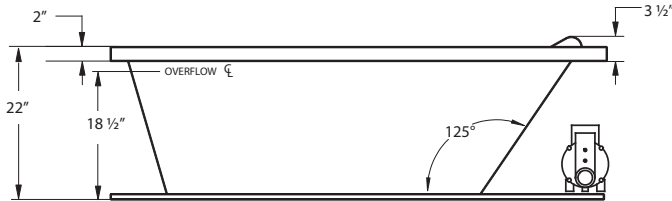

BATH SELECTIONS

COLORS

STANDARD (S): WHITE (6385), BISCUIT (6528)
DESIGNER (D): BONE (6345)

*Note: optional pump/blower positions available.
 R/B for right side drain, L/B for left side drain*

DESIGNER

ACCESSORIES		OPTIONS		
SPA PILLOWS	Roll-up Gel Pillow (Aqua Blue) 01-88-0020	GRAB BARS (each)	White, Bone, Biscuit	
	Silicone Gel Neck Pillow (Black) 01-88-0024 (Aqua Blue) 01-88-0025		Clear with Metallic Inserts	
	Soft Neck Pillow (White) 01-88-0010		LED LIGHT	Multi-Colored
	Deluxe Contoured Neck Pillow (White) 01-88-0003 (Biscuit) 01-88-0004		MOOD LIGHT Standard on Air & Combo	Clear
	Contoured Gel Seat Cushion (Black) GSC-B1		JET TRIM KIT	Polished Chrome
WASTE & OVERFLOW	Polished Brass			
	Polished Chrome	Polished Brass		
CABLE DRIVE	White	Satin Nickel		
	Biscuit	Oil Rubbed Bronze		
TOE-TAP	Polished Chrome	Flat Black	NECK JET THERAPY SYSTEM (WHITE, BISCUIT) Includes 2 additional rotation jets and Jetted neck pillow	
	White	AROMATHERAPY		
	Biscuit			
	Polished Brass			
	Satin Nickel			
	Oil Rubbed Bronze			
Flat Black	CUSTOM CONTROL LOCATION			
	CUSTOM DRAIN/OVERFLOW			
	SPECIALTY JET UPGRADE			
	ADDITIONAL JET			
	CUSTOM CUT DECK LIP			
	CUSTOM PUMP LOCATION			
	IN-LINE HEATER			
	ABS TILE FLANGE			