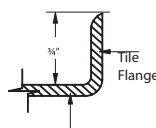

COLORS

STANDARD (S): WHITE (6385), BISCUIT (6528)

Note: R/B for right side drain, L/B for left side drain