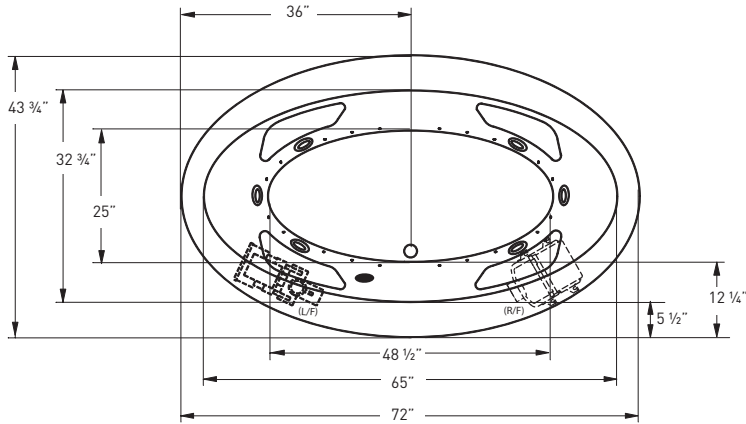

72" x 44" x 21" | OVAL | 1 PERSON

J17 LOPEZ

BATH SELECTIONS

JETTASOAK
HYDROTHERAPY

JETTAWHIRL
HYDROTHERAPY

JETTAIR
HYDROTHERAPY

WHIRL COMBO
HYDROTHERAPY

COLORS

STANDARD (S): WHITE (6385), BISCUIT (6528)
DESIGNER (D): BONE (6345)

*Note: optional pump/blower positions available.
R/B for right side drain, L/B for left side drain*

ACCESSORIES

SPA PILLOWS

- Roll-up Gel Pillow (Aqua Blue) 01-88-0020
- Silicone Gel Neck Pillow (Black) 01-88-0024 (Aqua Blue) 01-88-0025
- Soft Neck Pillow (White) 01-88-0010
- Deluxe Contoured Neck Pillow (White) 01-88-0003 (Biscuit) 01-88-0004
- Contoured Gel Seat Cushion (Black) GSC-B1

WASTE & OVERFLOW

CABLE DRIVE

- Polished Chrome WOC27CH
- White WOC27WH
- Biscuit WOC27BI
- Polished Brass WOC27PB
- Satin Nickel WOC27SN
- Oil Rubbed Bronze WOC27OR
- Flat Black WOC27FB

TOE-TAP

- Polished Chrome WOTCH
- White WOTWH
- Biscuit WOTBI
- Polished Brass WOTPB
- Satin Nickel WOTSN
- Oil Rubbed Bronze WOTOR
- Flat Black WOTFB

OPTIONS

GRAB BARS (each)

- White, Bone, Biscuit
- Clear with Metallic Inserts

LED LIGHT

Multi-Colored

MOOD LIGHT

Standard on Air & Combo

Clear

JET TRIM KIT

- Polished Chrome
- Polished Brass
- Satin Nickel
- Oil Rubbed Bronze

NECK JET THERAPY SYSTEM (WHITE, BISCUIT)

Includes 2 additional rotation jets and Jetted neck pillow

AROMATHERAPY

CUSTOM CONTROL LOCATION

CUSTOM DRAIN/OVERFLOW

SPECIALTY JET UPGRADE

ADDITIONAL JET

CUSTOM CUT DECK LIP

CUSTOM PUMP LOCATION

IN-LINE HEATER

JETTA WARM (2 BACKRESTS)

JETTAWARM

UPGRADE OPTION!

New Upgrade Option now available on select Classic Models.
Learn more at jettacorp.com/warm

TO ORDER OR FOR MORE INFORMATION, CALL 1-800-288-7771

© 2021 Jetta Corporation. All rights reserved. Specifications are subject to change without notice.

CLASSIC