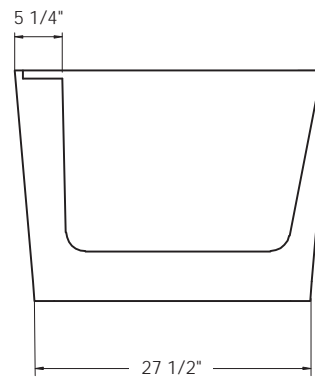

COLORS: WHITE (6385)