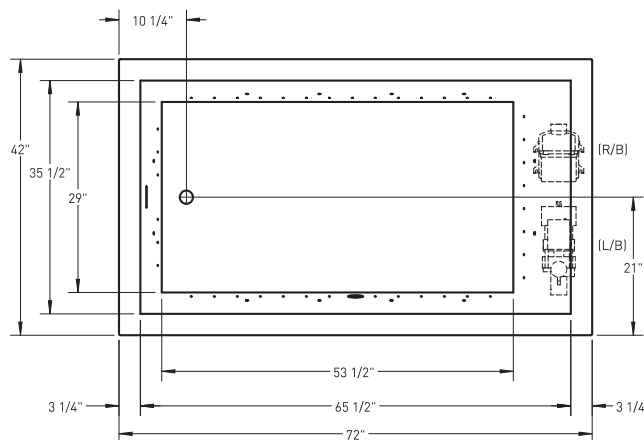

COLORS

STANDARD (S): WHITE (6385)

DESIGNER (D): BISCUIT (6528), BONE (6345)

WASTE & OVERFLOW

LINEAR DRAINS MUST BE PURCHASED WITH EACH AFFINITY TUB	Polished Chrome	01-83-0420
	White	01-83-0400
	Biscuit	01-83-0410
	Bone	01-83-0470
	Polished Brass	01-83-0450
	Polished Nickel	01-83-0460
	Satin Nickel	01-83-0440
	Oil Rubbed Bronze	01-83-0430
Flat Black	01-83-0480	

OPTIONS

GRAB BARS (each)	White, Bone, Biscuit Clear with Metallic Inserts
LED LIGHT Standard on Air & Combo	Multi-Colored
MOOD LIGHT	Clear
CUSTOM PUMP LOCATION	
IN-LINE HEATER	
ABS TILE FLANGE	
DRILL FOR ROUND OVERFLOW	
JETTAWARM UPGRADE (1 BACKREST)	

ACCESSORIES

SPA PILLOWS	Roll-up Gel Pillow (Aqua Blue) 01-88-0020
	Silicone Gel Neck Pillow (Black) 01-88-0024 (Aqua Blue) 01-88-0025
	Soft Neck Pillow (White) 01-88-0010
	Deluxe Contoured Neck Pillow (White) 01-88-0003 (Biscuit) 01-88-0004
	Contoured Gel Seat Cushion (Black) GSC-B1