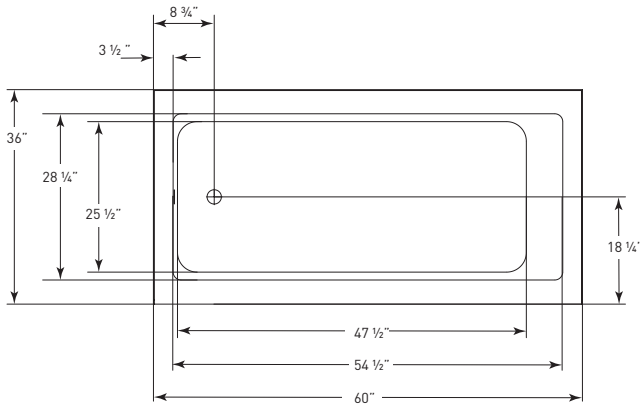

ACCESSORIES

SPA PILLOWS	
	Roll-up Gel Pillow (Aqua Blue) 01-88-0020
	Silicone Gel Neck Pillow (Black) 01-88-0024 (Aqua Blue) 01-88-0025
	Soft Neck Pillow (White) 01-88-0010
	Deluxe Contoured Neck Pillow (White) 01-88-0003 (Biscuit) 01-88-0004
	Contoured Gel Seat Cushion (Black) GSC-B1

WASTE & OVERFLOW

TOE-TAP	Polished Chrome	WOTCH
	White	WOTWH
	Biscuit	WOTBI
	Polished Brass	WOTPB
	Satin Nickel	WOTSN
	Oil Rubbed Bronze	WOTOR
Flat Black	WOTFB