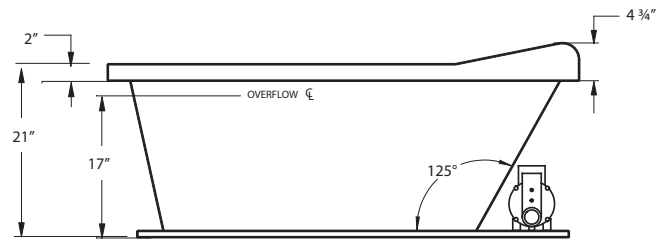

ACCESSORIES

SPA PILLOWS	
	Roll-up Gel Pillow (Aqua Blue) 01-88-0020
	Silicone Gel Neck Pillow (Black) 01-88-0024 (Aqua Blue) 01-88-0025
	Soft Neck Pillow (White) 01-88-0010
	Deluxe Contoured Neck Pillow (White) 01-88-0003 (Biscuit) 01-88-0004
	Contoured Gel Seat Cushion (Black) GSC-B1

WASTE & OVERFLOW

CABLE DRIVE	Polished Chrome	WOC27CH
	White	WOC27WH
	Biscuit	WOC27BI
	Polished Brass	WOC27PB
	Satin Nickel	WOC27SN
	Oil Rubbed Bronze	WOC27OR
TOE-TAP	Polished Chrome	WOTCH
	White	WOTWH
	Biscuit	WOTBI
	Polished Brass	WOTPB
	Satin Nickel	WOTSN
	Oil Rubbed Bronze	WOTOR
	Flat Black	WOTFB