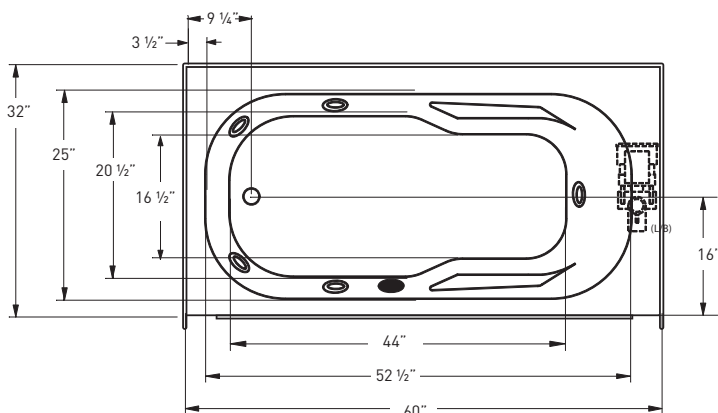

COLORS

STANDARD (S): WHITE (6385), BISCUIT (6528)

Note: R/B for right side drain, L/B for left side drain