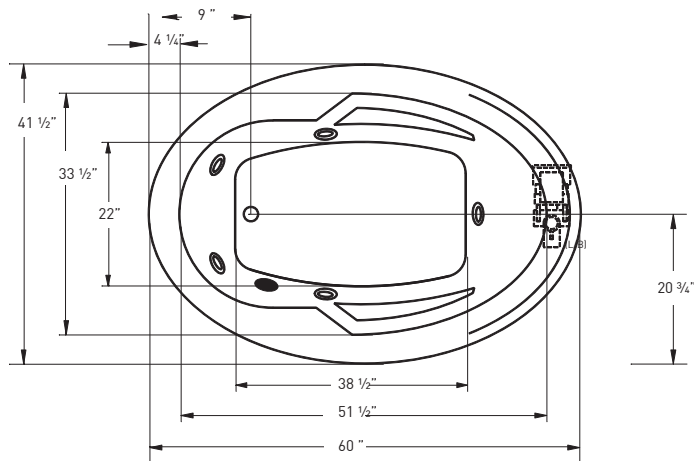

COLORS

STANDARD (S): WHITE (6385), BISCUIT (6528)

Note: R/B for right side drain, L/B for left side drain