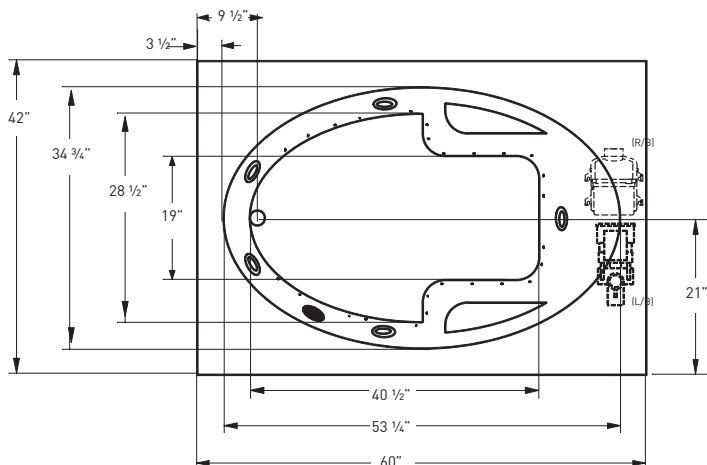

BATH SELECTIONS

JETTASOAK
HYDROTHERAPY

JETTAWHIRL
HYDROTHERAPY

JETTAIR
HYDROTHERAPY

WHIRL COMBO
HYDROTHERAPY

COLORS

STANDARD (S): WHITE (6385), BISCUIT (6528)

DESIGNER (D): BONE (6345)