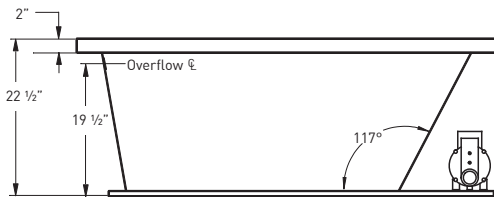

60" x 42" x 23" | RECTANGLE | 1 PERSON

J03X **TAHITI**

BATH SELECTIONS

COLORS

STANDARD (S): WHITE (6385), BISCUIT (6528)
DESIGNER (D): BONE (6345)

*Note: optional pump/blower positions available.
 R/B for right side drain, L/B for left side drain*