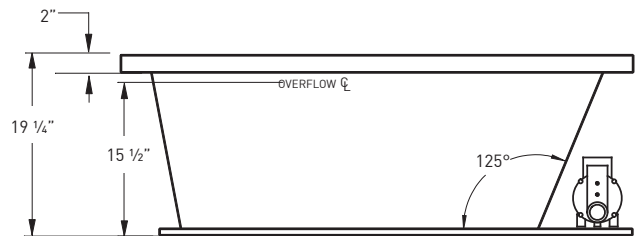

JETTASOAK
HYDROTHERAPY

JETTAVHIRL
HYDROTHERAPY

JETTAIR
HYDROTHERAPY

COLORS

STANDARD (S): WHITE (6385), BISCUIT (6528)

Note: R/B for right side drain, L/B for left side drain

ACCESSORIES

SPA PILLOWS	Roll-up Gel Pillow (Aqua Blue) 01-88-0020
	Silicone Gel Neck Pillow (Black) 01-88-0024 (Aqua Blue) 01-88-0025
	Soft Neck Pillow (White) 01-88-0010
	Deluxe Contoured Neck Pillow (White) 01-88-0003 (Biscuit) 01-88-0004
	Contoured Gel Seat Cushion (Black) GSC-B1