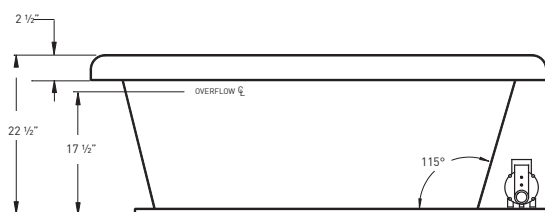

COLORS

STANDARD (S): WHITE (6385), BISCUIT (6528)

Note: R/B for right side drain, L/B for left side drain