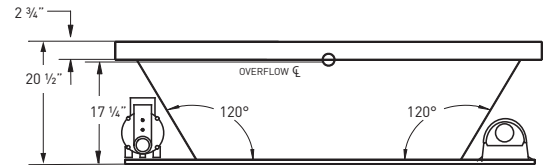

JETTAIR
HYDROTHERAPY

WHIRL COMBO
HYDROTHERAPY

COLORS

STANDARD (S): WHITE (6385), BISCUIT (6528)
DESIGNER (D): BONE (6345)

*Note: optional pump/blower positions available.
R/B for right side drain, L/B for left side drain*