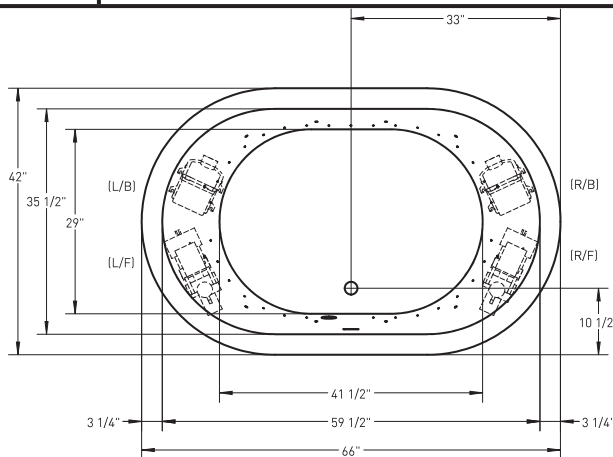

COLORS
STANDARD (S): WHITE (6385)
DESIGNER (D): BISCUIT (6528), BONE (6345)

Note: optional pump/blower positions available.