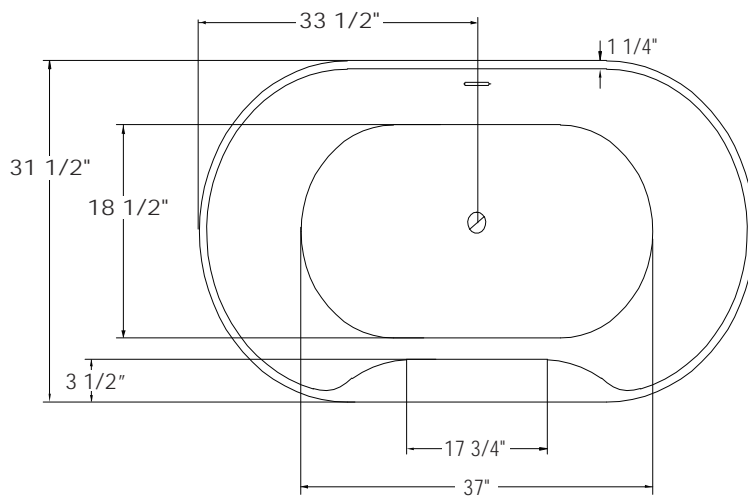

ACCESSORIES & OPTIONS

SPA PILLOWS	Roll-up Gel Pillow (Aqua Blue) 01-88-0020
	Silicone Gel Neck Pillow (Black) 01-88-0024 (Aqua Blue) 01-88-0025
	Soft Neck Pillow (White) 01-88-0010
	Deluxe Contoured Neck Pillow (White) 01-88-0003 (Biscuit) 01-88-0004
	Contoured Gel Seat Cushion (Black) GSC-B1
ABOVE THE FLOOR DRAIN KIT	01-83-0495

TO ORDER OR FOR MORE INFORMATION, CALL 1-800-288-7771

© 2021 Jetta Corporation. All rights reserved. Specifications are subject to change without notice.