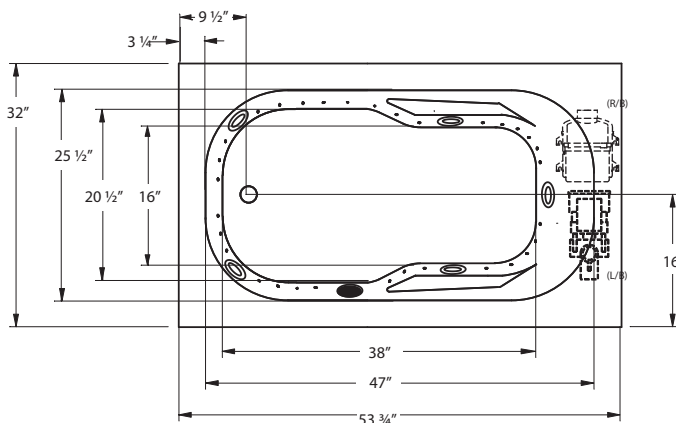

COLORS

STANDARD (S): WHITE (6385), BISCUIT (6528)
DESIGNER (D): BONE (6345)

OPTIONS

GRAB BARS (each)	White, Bone, Biscuit Clear with Metallic Inserts
LED LIGHT	Multi-Colored
MOOD LIGHT Standard on Air & Combo	Clear
COLOR MATCH ACRYLIC SKIRT:	5ft Skirt SKIRT0005
JET TRIM KIT	Polished Chrome
	Polished Brass
	Satin Nickel
	Oil Rubbed Bronze
NECK JET THERAPY SYSTEM (WHITE, BISCUIT) Includes 2 additional rotation jets and Jetted neck pillow	
AROMATHERAPY	
CUSTOM CONTROL LOCATION	
CUSTOM DRAIN/OVERFLOW	
SPECIALTY JET UPGRADE	
ADDITIONAL JET	
CUSTOM CUT DECK LIP	
CUSTOM PUMP LOCATION	
IN-LINE HEATER	
ABS TILE FLANGE	
JETTA WARM (1 BACKREST)	

ACCESSORIES

SPA PILLOWS	Roll-up Gel Pillow (Aqua Blue) 01-88-0020
	Silicone Gel Neck Pillow (Black) 01-88-0024 (Aqua Blue) 01-88-0025
	Soft Neck Pillow (White) 01-88-0010
	Deluxe Contoured Neck Pillow (White) 01-88-0003 (Biscuit) 01-88-0004
	Contoured Gel Seat Cushion (Black) GSC-B1

WASTE & OVERFLOW

CABLE DRIVE	Polished Chrome	WOC27CH
	White	WOC27WH
	Biscuit	WOC27BI
	Polished Brass	WOC27PB
	Satin Nickel	WOC27SN
TOE-TAP	Oil Rubbed Bronze	WOC27OR
	Flat Black	WOC27FB
	Polished Chrome	WOTCH
	White	WOTWH
	Biscuit	WOTBI
TOE-TAP	Polished Brass	WOTPB
	Satin Nickel	WOTSN
	Oil Rubbed Bronze	WOTOR
	Flat Black	WOTFB

UPGRADE OPTION!

New Upgrade Option now available on select Classic Models.
Learn more at jettacorp.com/warm
Not available in conjunction with Whirl Combo option

TO ORDER OR FOR MORE INFORMATION, CALL 1-800-288-7771

CLASSIC