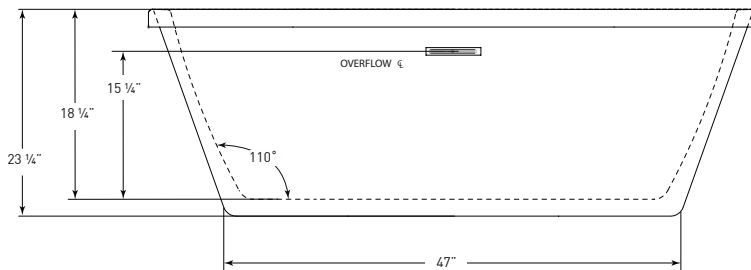

ACCESSORIES & OPTIONS

SPA PILLOWS	Roll-up Gel Pillow (Aqua Blue) 01-88-0020
	Silicone Gel Neck Pillow (Black) 01-88-0024 (Aqua Blue) 01-88-0025
	Soft Neck Pillow (White) 01-88-0010
	Deluxe Contoured Neck Pillow (White) 01-88-0003 (Biscuit) 01-88-0004
	Contoured Gel Seat Cushion (Black) GSC-B1
ABOVE THE FLOOR DRAIN KIT	01-83-0495
ADDITIONAL 10FT EXTENSION CABLE	01-31-0514

TO ORDER OR FOR MORE INFORMATION, CALL 1-800-288-7771

© 2021 Jetta Corporation. All rights reserved. Specifications are subject to change without notice.