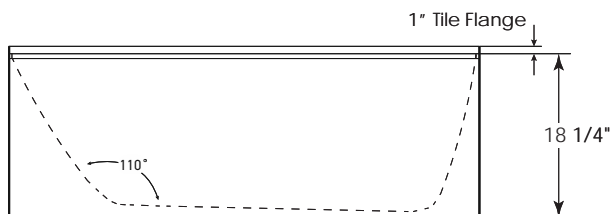

CLASSIC

OPTIONS

LED LIGHT	Multi-Colored
MOOD LIGHT	Clear

ACCESSORIES

SPA PILLOWS	Roll-up Gel Pillow (Aqua Blue) 01-88-0020
	Silicone Gel Neck Pillow (Black) 01-88-0024
	Soft Neck Pillow (White) 01-88-0010
	Deluxe Contoured Neck Pillow (White) 01-88-0003 (Biscuit) 01-88-0004
	Contoured Gel Seat Cushion (Black) GSC-B1