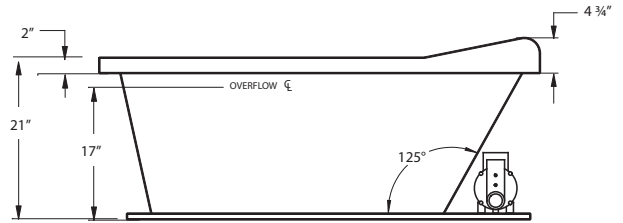

ACCESSORIES

SPA PILLOWS

- Roll-up Gel Pillow (Aqua Blue) 01-88-0020
- Silicone Gel Neck Pillow (Black) 01-88-0024 (Aqua Blue) 01-88-0025
- Soft Neck Pillow (White) 01-88-0010
- Deluxe Contoured Neck Pillow (White) 01-88-0003 (Biscuit) 01-88-0004
- Contoured Gel Seat Cushion (Black) GSC-B1

WASTE & OVERFLOW

CABLE DRIVE

Polished Chrome	WOC27CH
White	WOC27WH
Biscuit	WOC27BI
Polished Brass	WOC27PB
Satin Nickel	WOC27SN
Oil Rubbed Bronze	WOC27OR
Flat Black	WOC27FB

TOE-TAP

Polished Chrome	WOTCH
White	WOTWH
Biscuit	WOTBI
Polished Brass	WOTPB
Satin Nickel	WOTSN
Oil Rubbed Bronze	WOTOR
Flat Black	WOTFB

OPTIONS

GRAB BARS (each)

- White, Bone, Biscuit
- Clear with Metallic Inserts

LED LIGHT

- Multi-Colored

MOOD LIGHT

Standard on Air & Combo

- Clear

JET TRIM KIT

- Polished Chrome
- Polished Brass
- Satin Nickel
- Oil Rubbed Bronze

NECK JET THERAPY SYSTEM (WHITE, BISCUIT)

Includes 2 additional rotation jets and Jetted neck pillow

AROMATHERAPY

CUSTOM CONTROL LOCATION

CUSTOM DRAIN/OVERFLOW

SPECIALTY JET UPGRADE

ADDITIONAL JET

CUSTOM CUT DECK LIP

CUSTOM PUMP LOCATION

IN-LINE HEATER

JETTA WARM (1 BACKREST)

UPGRADE OPTION!

New Upgrade Option now available on select Classic Models.
Learn more at jettacorp.com/warm

Not available in conjunction with Whirl Combo option

TO ORDER OR FOR MORE INFORMATION, CALL 1-800-288-7771