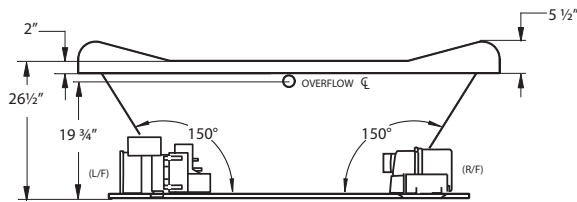

TO ORDER OR FOR MORE INFORMATION, CALL 1-800-288-7771

72" x 42" x 30" | OVAL | 2 PERSON

J10V SANIBEL

BATH SELECTIONS

COLORS

STANDARD (S): WHITE (6385), BISCUIT (6528)
DESIGNER (D): BONE (6345)

Note: optional pump/blower positions available.