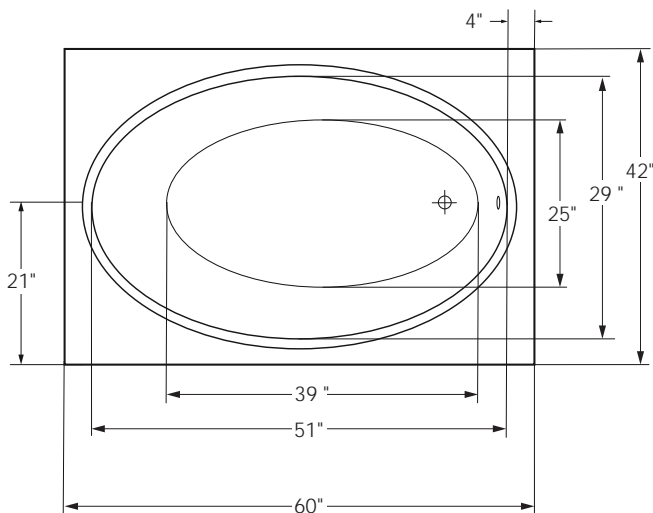

CLASSIC

OPTIONS

LED LIGHT	Multi-Colored
MOOD LIGHT	Clear

ACCESSORIES

SPA PILLOWS	Roll-up Gel Pillow (Aqua Blue) 01-88-0020
	Silicone Gel Neck Pillow (Black) 01-88-0024
	Soft Neck Pillow (White) 01-88-0010
	Deluxe Contoured Neck Pillow (White) 01-88-0003 (Biscuit) 01-88-0004
	Contoured Gel Seat Cushion (Black) GSC-B1