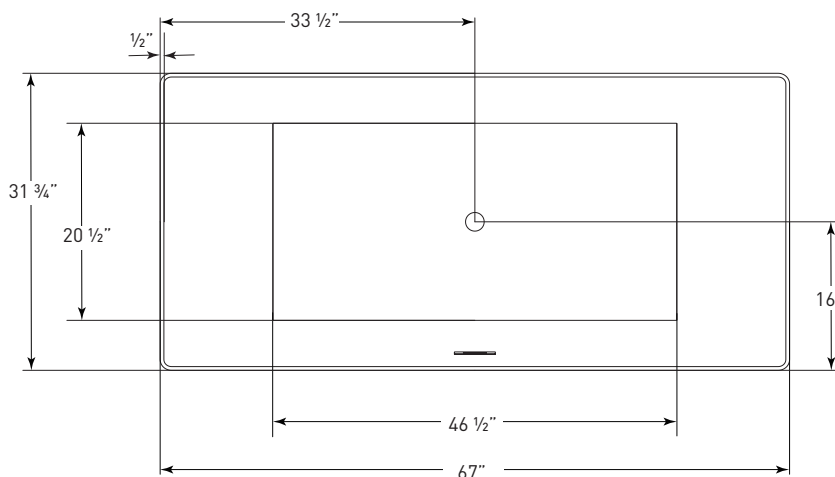

67" x 32" x 23" | RECTANGLE | CENTER DRAIN

J851 VEGA

BATH SELECTIONS		
JETTASOAK HYDROTHERAPY	TUB WITH INTEGRATED LINEAR WASTE & OVERFLOW	
	POLISHED CHROME (J851--6385NJ-R)	WHITE (J851--6385NJ-RW)
COLORS: WHITE (6385)		

ACCESSORIES & OPTIONS

SPA PILLOWS	Roll-up Gel Pillow (Aqua Blue) 01-88-0020
	Silicone Gel Neck Pillow (Black) 01-88-0024 (Aqua Blue) 01-88-0025
	Soft Neck Pillow (White) 01-88-0010
	Deluxe Contoured Neck Pillow (White) 01-88-0003 (Biscuit) 01-88-0004
	Contoured Gel Seat Cushion (Black) GSC-B1
ABOVE THE FLOOR DRAIN KIT	01-83-0495
FOAM INSULATION	

TO ORDER OR FOR MORE INFORMATION, CALL 1-800-288-7771

© 2021 Jetta Corporation. All rights reserved. Specifications are subject to change without notice.