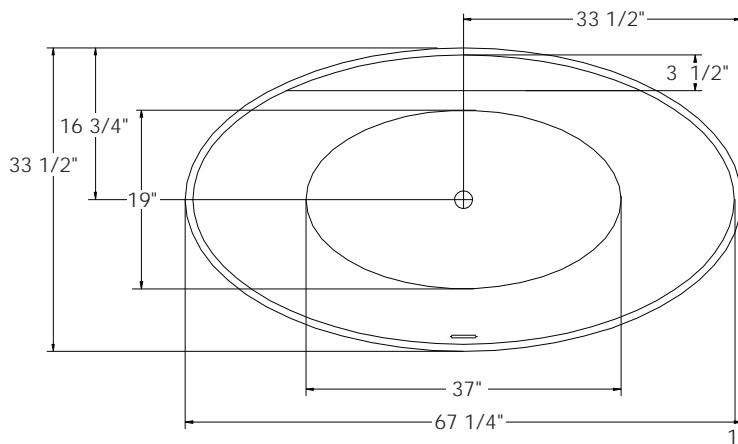

ACCESSORIES & OPTIONS

SPA PILLOWS	Roll-up Gel Pillow (Aqua Blue) 01-88-0020
	Silicone Gel Neck Pillow (Black) 01-88-0024 (Aqua Blue) 01-88-0025
	Soft Neck Pillow (White) 01-88-0010
	Deluxe Contoured Neck Pillow (White) 01-88-0003 (Biscuit) 01-88-0004
	Contoured Gel Seat Cushion (Black) GSC-B1
ABOVE THE FLOOR DRAIN KIT	01-83-0495

TO ORDER OR FOR MORE INFORMATION, CALL 1-800-288-7771

© 2021 Jetta Corporation. All rights reserved. Specifications are subject to change without notice.