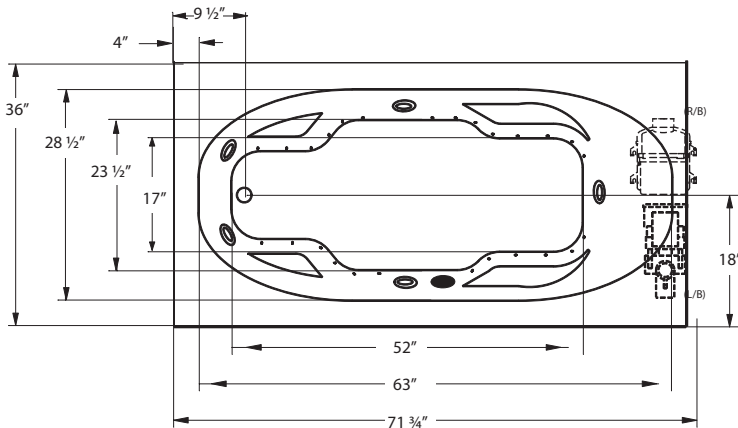

GRENADA J02

72" x 36" x 20" | RECTANGLE | 1 PERSON

BATH SELECTIONS

COLORS

STANDARD (S): WHITE (6385), BISCUIT (6528)

DESIGNER (D): BONE (6345)

Note: optional pump/blower positions available.
R/B for right side drain, L/B for left side drain

OPTIONS

GRAB BARS (each)	White, Bone, Biscuit
	Clear with Metallic Inserts
LED LIGHT	Multi-Colored
MOOD LIGHT Standard on Air & Combo	Clear
COLOR MATCH ACRYLIC SKIRT:	6ft Skirt SKIRT006
JET TRIM KIT	Polished Chrome
	Polished Brass
	Satin Nickel
	Oil Rubbed Bronze
NECK JET THERAPY SYSTEM (WHITE, BISCUIT) Includes 2 additional rotation jets and Jetted neck pillow	
AROMATHERAPY	
CUSTOM CONTROL LOCATION	
CUSTOM DRAIN/OVERFLOW	
SPECIALTY JET UPGRADE	
ADDITIONAL JET	
CUSTOM CUT DECK LIP	
CUSTOM PUMP LOCATION	
IN-LINE HEATER	
ABS TILE FLANGE	
JETTA WARM (1 BACKREST)	

ACCESSORIES

SPA PILLOWS	Roll-up Gel Pillow (Aqua Blue) 01-88-0020
	Silicone Gel Neck Pillow (Black) 01-88-0024 (Aqua Blue) 01-88-0025
	Soft Neck Pillow (White) 01-88-0010
	Deluxe Contoured Neck Pillow (White) 01-88-0003 (Biscuit) 01-88-0004
	Contoured Gel Seat Cushion (Black) GSC-B1

WASTE & OVERFLOW

CABLE DRIVE	Polished Chrome	WOC27CH
	White	WOC27WH
	Biscuit	WOC27BI
	Polished Brass	WOC27PB
	Satin Nickel	WOC27SN
TOE-TAP	Oil Rubbed Bronze	WOC27OR
	Flat Black	WOC27FB
	Polished Chrome	WOTCH
	White	WOTWH
	Biscuit	WOTBI
TOE-TAP	Polished Brass	WOTPB
	Satin Nickel	WOTSN
	Oil Rubbed Bronze	WOTOR
	Flat Black	WOTFB

UPGRADE OPTION!

New Upgrade Option now available on select Classic Models.
Learn more at jettacorp.com/warm

TO ORDER OR FOR MORE INFORMATION, CALL 1-800-288-7771