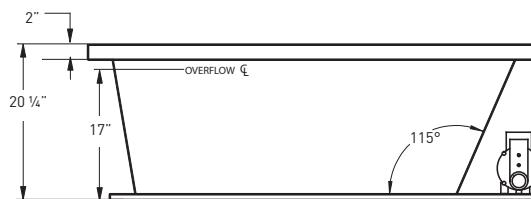

COLORS

STANDARD (S): WHITE (6385), BISCUIT (6528)

Note: R/B for right side drain, L/B for left side drain