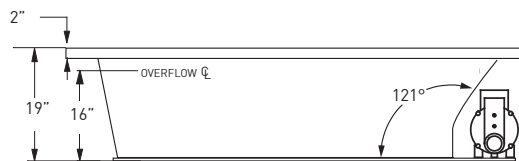

Note: R/B for right side drain, L/B for left side drain