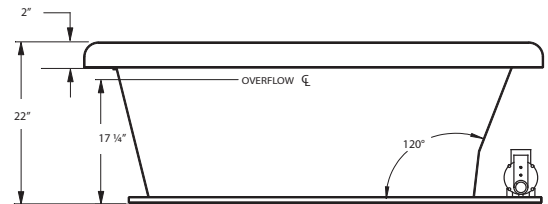

*Note: optional pump/blower positions available.
R/B for right side drain, L/B for left side drain*