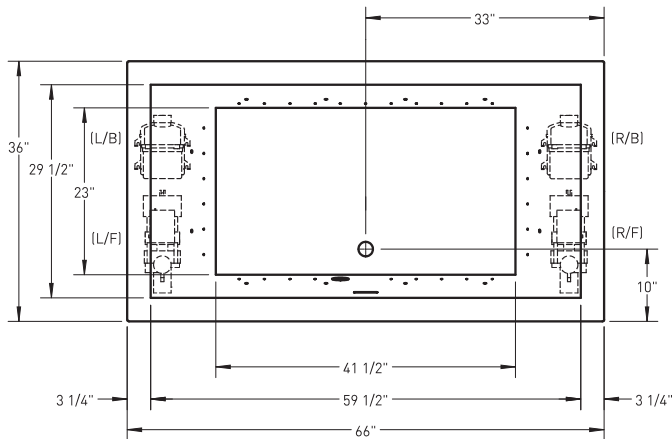

KNOX J53L

66" x 36" x 21" | RECTANGLE | 2 PERSON

AFFINITY

BATH SELECTIONS

JETTASOAK
HYDROTHERAPY

JETTAWHIRL
HYDROTHERAPY
White & Biscuit Only

JETTAIR
HYDROTHERAPY

WHIRL COMBO
HYDROTHERAPY
White & Biscuit Only

COLORS

STANDARD (S): WHITE (6385)

DESIGNER (D): BISCUIT (6528), BONE (6345)

Note: optional pump/blower positions available.

OPTIONS

GRAB BARS (each)	White, Bone, Biscuit
	Clear with Metallic Inserts
LED LIGHT Standard on Air & Combo	Multi-Colored
MOOD LIGHT	Clear
CUSTOM PUMP LOCATION	
IN-LINE HEATER	
ABS TILE FLANGE	
DRILL FOR ROUND OVERFLOW	
NEW! JETTAWARM UPGRADE (2 BACKRESTS)	

WASTE & OVERFLOW

LINEAR DRAINS MUST BE PURCHASED WITH EACH AFFINITY TUB	Polished Chrome	01-83-0420
	White	01-83-0400
	Biscuit	01-83-0410
	Bone	01-83-0470
	Polished Brass	01-83-0450
	Polished Nickel	01-83-0460
	Satin Nickel	01-83-0440
	Oil Rubbed Bronze	01-83-0430
	Flat Black	01-83-0480

ACCESSORIES

SPA PILLOWS	Roll-up Gel Pillow (Aqua Blue) 01-88-0020
	Silicone Gel Neck Pillow (Black) 01-88-0024 (Aqua Blue) 01-88-0025
	Soft Neck Pillow (White) 01-88-0010
	Deluxe Contoured Neck Pillow (White) 01-88-0003 (Biscuit) 01-88-0004
	Contoured Gel Seat Cushion (Black) GSC-B1

TO ORDER OR FOR MORE INFORMATION, CALL 1-800-288-7771