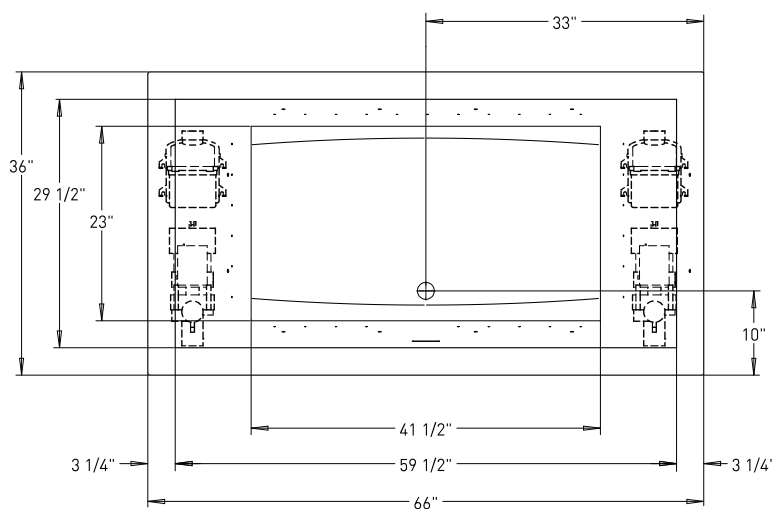

COLORS

STANDARD (S): WHITE (6385)
DESIGNER (D): BISCUIT (6528), BONE (6345)

WASTE & OVERFLOW		OPTIONS		
LINEAR DRAINS MUST BE PURCHASED WITH EACH AFFINITY TUB	Polished Chrome	01-83-0420	GRAB BARS (each)	White, Bone, Biscuit
	White	01-83-0400		Clear with Metallic Inserts
	Biscuit	01-83-0410	LED LIGHT Standard on Air & Combo	Multi-Colored
	Bone	01-83-0470		MOOD LIGHT Clear
	Polished Brass	01-83-0450		
	Polished Nickel	01-83-0460		
	Satin Nickel	01-83-0440		
	Oil Rubbed Bronze	01-83-0430	CUSTOM PUMP LOCATION	
Flat Black	01-83-0480	IN-LINE HEATER		
ACCESSORIES		ABS TILE FLANGE		
		DRILL FOR ROUND OVERFLOW		
		JETTAWARM UPGRADE (2 BACKRESTS)		
		SPA PILLOWS		
	Roll-up Gel Pillow (Aqua Blue) 01-88-0020			
	Silicone Gel Neck Pillow (Black) 01-88-0024 (Aqua Blue) 01-88-0025			
	Soft Neck Pillow (White) 01-88-0010			
	Deluxe Contoured Neck Pillow (White) 01-88-0003 (Biscuit) 01-88-0004			
	Contoured Gel Seat Cushion (Black) GSC-B1