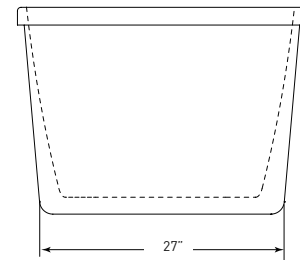

ACCESSORIES & OPTIONS

SPA PILLOWS	Roll-up Gel Pillow (Aqua Blue) 01-88-0020
	Silicone Gel Neck Pillow (Black) 01-88-0024 (Aqua Blue) 01-88-0025
	Soft Neck Pillow (White) 01-88-0010
	Deluxe Contoured Neck Pillow (White) 01-88-0003 (Biscuit) 01-88-0004
	Contoured Gel Seat Cushion (Black) GSC-B1
ABOVE THE FLOOR DRAIN KIT	01-83-0495
ADDITIONAL 10FT EXTENSION CABLE	01-31-0514

TO ORDER OR FOR MORE INFORMATION, CALL 1-800-288-7771

© 2021 Jetta Corporation. All rights reserved. Specifications are subject to change without notice.