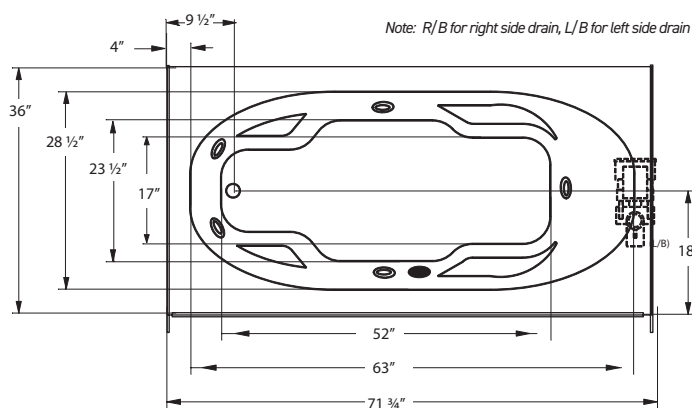

STANDARD (S): WHITE (6385), BISCUIT (6528)

OPTIONS

ACCESS PANEL ON NON-JETTED TUBS

ACCESSORIES

SPA PILLOWS

Roll-up Gel Pillow
(Aqua Blue) 01-88-0020

Silicone Gel Neck Pillow
(Black) 01-88-0024
(Aqua Blue) 01-88-0025