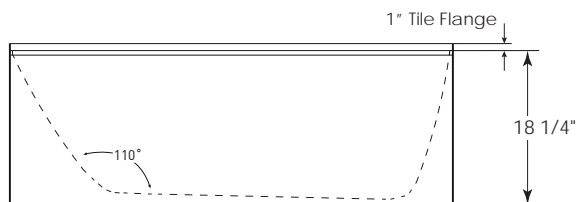

COLORS

STANDARD (S): WHITE (6385), BISCUIT (6528)

WASTE & OVERFLOW

TOE-TAP	Polished Chrome	WOTCH
	White	WOTWH
	Biscuit	WOTBI
	Polished Brass	WOTPB
	Satin Nickel	WOTSN
	Oil Rubbed Bronze Flat Black	WOTOR WOTFB

ACCESSORIES

SPA PILLOWS	Roll-up Get Pillow (Aqua Blue) 01-88-0020
	Silicone Gel Neck Pillow (Black) 01-88-0024 (Aqua Blue) 01-88-0025
	Soft Neck Pillow (White) 01-88-0010
	Deluxe Contoured Neck Pillow (White) 01-88-0003 (Biscuit) 01-88-0004
	Contoured Gel Seat Cushion (Black) CSC-B1

ADVANTAGE