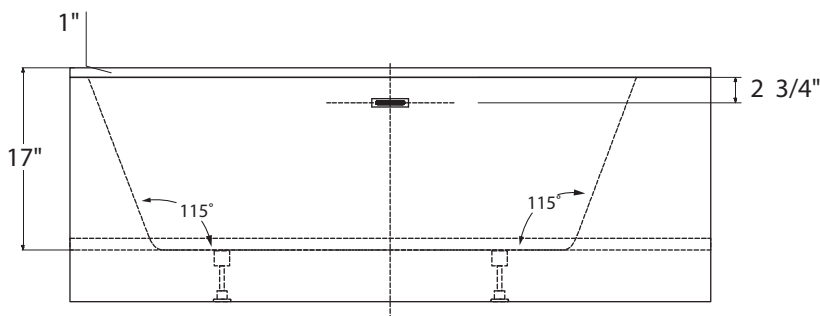

ACCESSORIES & OPTIONS

SPA PILLOWS	Roll-up Gel Pillow (Aqua Blue) 01-88-0020
	Silicone Gel Neck Pillow (Black) 01-88-0024 (Aqua Blue) 01-88-0025
	Soft Neck Pillow (White) 01-88-0010
	Deluxe Contoured Neck Pillow (White) 01-88-0003 (Biscuit) 01-88-0004
	Contoured Gel Seat Cushion (Black) GSC-B1
ABOVE THE FLOOR DRAIN KIT	01-83-0495

ADVANTAGE

TO ORDER OR FOR MORE INFORMATION, CALL 1-800-288-7771

© 2021 Jetta Corporation. All rights reserved. Specifications are subject to change without notice.