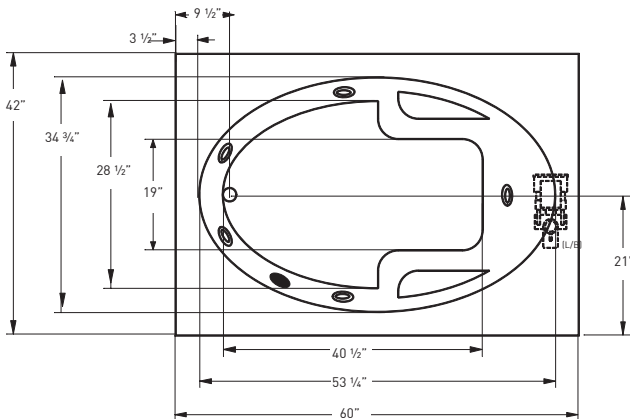

ACCESSORIES

SPA PILLOWS	Roll-up Gel Pillow (Aqua Blue) 01-88-0020
	Silicone Gel Neck Pillow (Black) 01-88-0024 (Aqua Blue) 01-88-0025
	Soft Neck Pillow (White) 01-88-0010
	Deluxe Contoured Neck Pillow (White) 01-88-0003 (Biscuit) 01-88-0004
	Contoured Gel Seat Cushion (Black) GSC-B1

OPTIONS

ABS TILE FLANGE	
COLOR MATCH ACRYLIC SKIRT On Soaker	5 ft skirt SKIRT0005

WASTE & OVERFLOW

CABLE DRIVE	Polished Chrome	WOC27CH
	White	WOC27WH
	Biscuit	WOC27BI
	Polished Brass	WOC27PB
	Satin Nickel	WOC27SN
	Oil Rubbed Bronze	WOC27OR
Flat Black	WOC27FB	
TOE-TAP	Polished Chrome	WOTCH
	White	WOTWH
	Biscuit	WOTBI
	Polished Brass	WOTPB
	Satin Nickel	WOTSN
	Oil Rubbed Bronze	WOTOR
Flat Black	WOTFB	

ADVANTAGE

TO ORDER OR FOR MORE INFORMATION, CALL 1-800-288-7771

© 2021 Jetta Corporation. All rights reserved. Specifications are subject to change without notice.