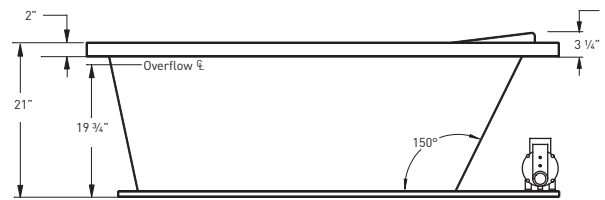

DESIGNER

OPTIONS		ACCESSORIES		
GRAB BARS (each)	White, Bone, Biscuit	SPA PILLOWS	Roll-up Gel Pillow (Aqua Blue) 01-88-0020	
	Clear with Metallic Inserts		Silicone Gel Neck Pillow (Black) 01-88-0024 (Aqua Blue) 01-88-0025	
LED LIGHT	Multi-Colored		Soft Neck Pillow (White) 01-88-0010	
MOOD LIGHT <small>Standard on Air & Combo</small>	Clear		Deluxe Contoured Neck Pillow (White) 01-88-0003 (Biscuit) 01-88-0004	
JET TRIM KIT	Polished Chrome		Contoured Gel Seat Cushion (Black) GSC-B1	
	Polished Brass			
	Satin Nickel			
	Oil Rubbed Bronze			
NECK JET THERAPY SYSTEM (WHITE, BISCUIT) <small>Includes 2 additional rotation jets and Jetted neck pillow</small>			WASTE & OVERFLOW	
AROMATHERAPY			CABLE DRIVE	Polished Chrome WOC27CH
CUSTOM CONTROL LOCATION		White WOC27WH		
CUSTOM DRAIN/OVERFLOW		Biscuit WOC27BI		
SPECIALTY JET UPGRADE		Polished Brass WOC27PB		
ADDITIONAL JET		Satin Nickel WOC27SN		
CUSTOM CUT DECK LIP		Oil Rubbed Bronze WOC27OR		
CUSTOM PUMP LOCATION		Flat Black WOC27FB		
IN-LINE HEATER		TOE-TAP	Polished Chrome WOTCH	
ABS TILE FLANGE			White WOTWH	
			Biscuit WOTBI	
			Polished Brass WOTPB	
			Satin Nickel WOTSN	
		Oil Rubbed Bronze WOTOR		
		Flat Black WOTFB		