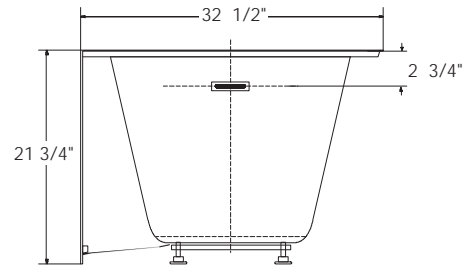

TUB WITH INTEGRATED LINEAR WASTE & OVERFLOW

POLISHED CHROME

WHITE

COLORS: WHITE (6385)

Clearance under the bathtub (2")

CLASSIC

ACCESSORIES & OPTIONS

SPA PILLOWS	Roll-up Gel Pillow (Aqua Blue) 01-88-0020
	Silicone Gel Neck Pillow (Black) 01-88-0024 (Aqua Blue) 01-88-0025
	Soft Neck Pillow (White) 01-88-0010
	Deluxe Contoured Neck Pillow (White) 01-88-0003 (Biscuit) 01-88-0004
	Contoured Gel Seat Cushion (Black) GSC-B1
ABOVE THE FLOOR DRAIN KIT	01-83-0495