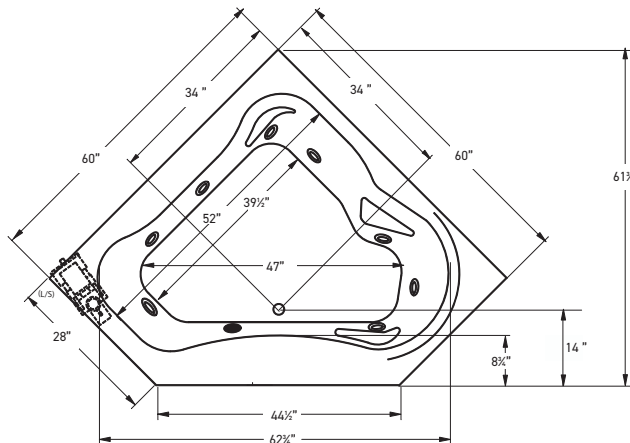

Note: optional pump/blower positions available.