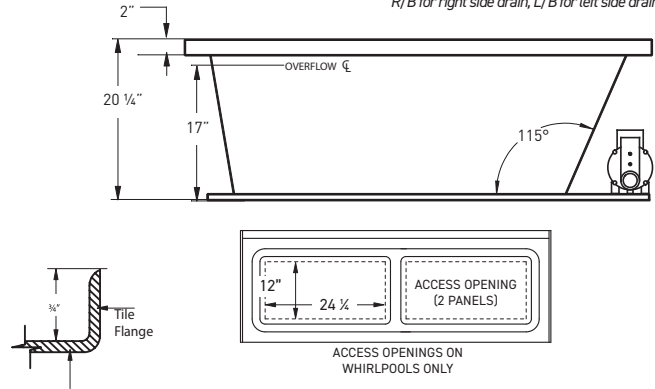

ACCESSORIES

SPA PILLOWS

- Roll-up Gel Pillow (Aqua Blue) 01-88-0020
- Silicone Gel Neck Pillow (Black) 01-88-0024 (Aqua Blue) 01-88-0025
- Soft Neck Pillow (White) 01-88-0010
- Deluxe Contoured Neck Pillow (White) 01-88-0003 (Biscuit) 01-88-0004
- Contoured Gel Seat Cushion (Black) GSC-B1