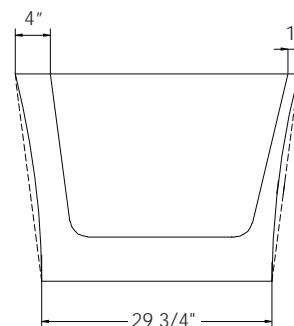

ACCESSORIES & OPTIONS

SPA PILLOWS	Roll-up Gel Pillow (Aqua Blue) 01-88-0020
	Silicone Gel Neck Pillow (Black) 01-88-0024 (Aqua Blue) 01-88-0025
	Soft Neck Pillow (White) 01-88-0010
	Deluxe Contoured Neck Pillow (White) 01-88-0003 (Biscuit) 01-88-0004
	Contoured Gel Seat Cushion (Black) GSC-B1
ABOVE THE FLOOR DRAIN KIT	01-83-0495

TO ORDER OR FOR MORE INFORMATION, CALL 1-800-288-7771

© 2021 Jetta Corporation. All rights reserved. Specifications are subject to change without notice.