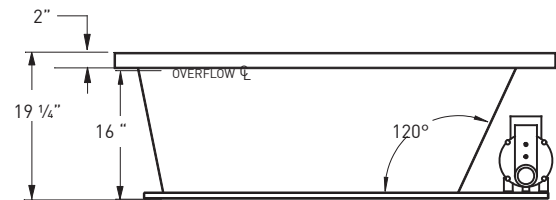

ACCESSORIES

SPA PILLOWS	Roll-up Gel Pillow (Aqua Blue) 01-88-0020
	Silicone Gel Neck Pillow (Black) 01-88-0024 (Aqua Blue) 01-88-0025
	Soft Neck Pillow (White) 01-88-0010
	Deluxe Contoured Neck Pillow (White) 01-88-0003 (Biscuit) 01-88-0004
	Contoured Gel Seat Cushion (Black) GSC-B1

OPTIONS

ABS TILE FLANGE	
COLOR MATCH ACRYLIC SKIRT On Soaker	5 ft skirt SKIRT0005

WASTE & OVERFLOW

CABLE DRIVE	Polished Chrome	WOC27CH
	White	WOC27WH
	Biscuit	WOC27BI
	Polished Brass	WOC27PB
	Satin Nickel	WOC27SN
	Oil Rubbed Bronze	WOC27OR
	Flat Black	WOC27FB
TOE-TAP	Polished Chrome	WOTCH
	White	WOTWH
	Biscuit	WOTBI
	Polished Brass	WOTPB
	Satin Nickel	WOTSN
	Oil Rubbed Bronze	WOTOR
	Flat Black	WOTFB

ADVANTAGE

TO ORDER OR FOR MORE INFORMATION, CALL 1-800-288-7771

© 2021 Jetta Corporation. All rights reserved. Specifications are subject to change without notice.