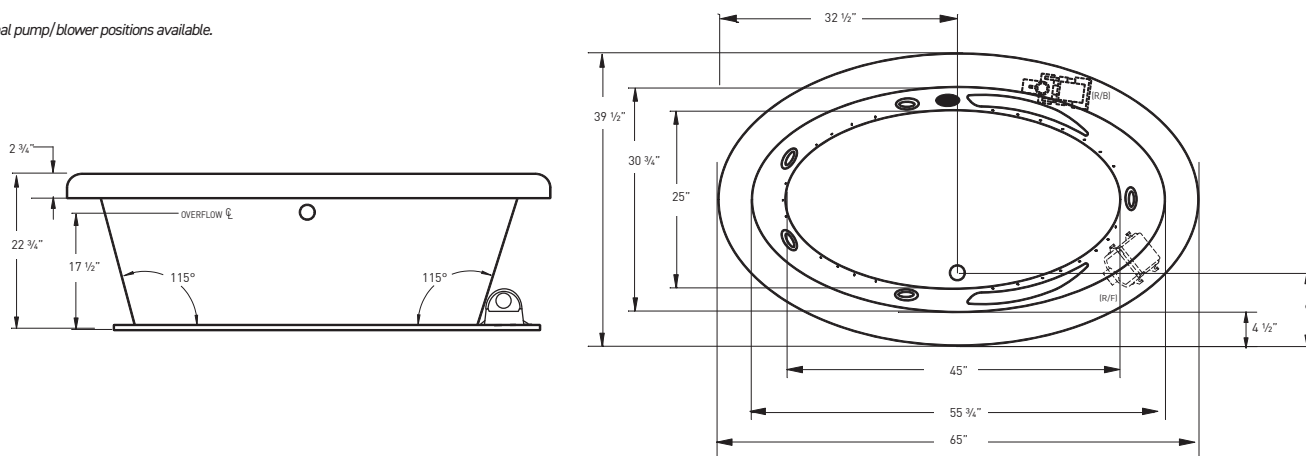

COLORS

STANDARD (S): WHITE (6385), BISCUIT (6528)

DESIGNER (D): BONE (6345)

Note: optional pump/blower positions available.