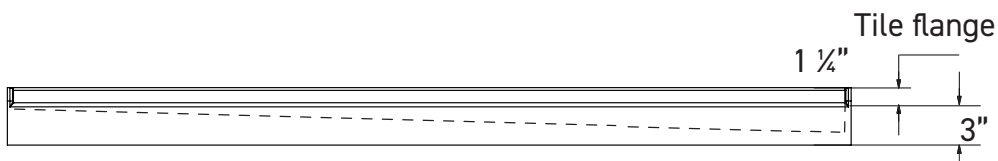

COLORS

STANDARD (S): WHITE (6385), BISCUIT (6528)