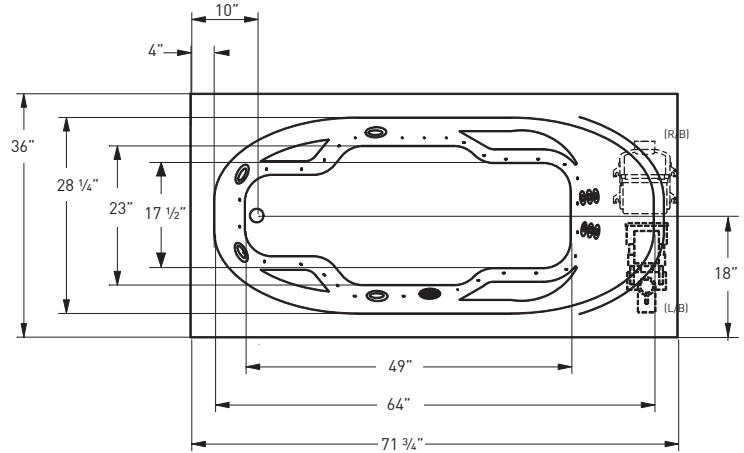

COLORS

STANDARD (S): WHITE (6385), BISCUIT (6528)
DESIGNER (D): BONE (6345)

*Note: optional pump/blower positions available.
R/B for right side drain, L/B for left side drain*