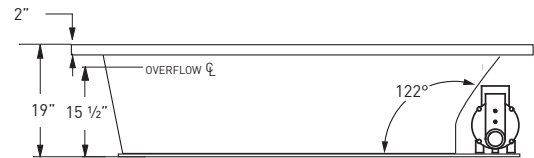

COLORS

STANDARD (S): WHITE (6385), BISCUIT (6528)

OPTIONS

ABS TILE FLANGE	
COLOR MATCH ACRYLIC SKIRT On Soaker	5 ft skirt SKIRT0005

ACCESSORIES

SPA PILLOWS

Roll-up Gel Pillow (Aqua Blue) 01-88-0020
Silicone Gel Neck Pillow (Black) 01-88-0024 (Aqua Blue) 01-88-0025
Soft Neck Pillow (White) 01-88-0010
Deluxe Contoured Neck Pillow (White) 01-88-0003 (Biscuit) 01-88-0004
Contoured Gel Seat Cushion (Black) GSC-B1

WASTE & OVERFLOW

CABLE DRIVE	Polished Chrome	WOC27CH
	White	WOC27WH
	Biscuit	WOC27BI
	Polished Brass	WOC27PB
	Satin Nickel	WOC27SN
	Oil Rubbed Bronze	WOC27OR
TOE-TAP	Flat Black	WOC27FB
	Polished Chrome	WOTCH
	White	WOTWH
	Biscuit	WOTBI
	Polished Brass	WOTPB
	Satin Nickel	WOTSN
Oil Rubbed Bronze	WOTOR	
Flat Black	WOTFB	

ADVANTAGE