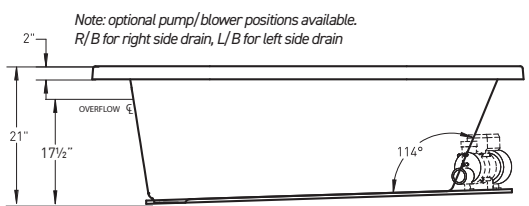

COLORS
STANDARD (S): WHITE (6385)
DESIGNER (D): BISCUIT (6528), BONE (6345)