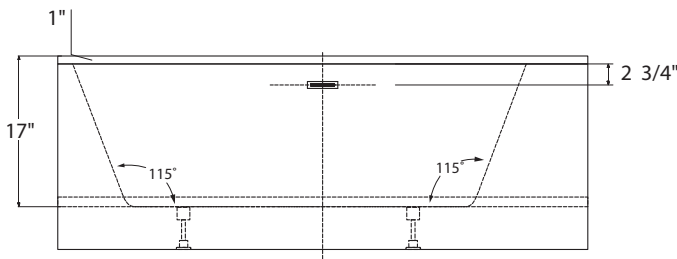

ACCESSORIES & OPTIONS

SPA PILLOWS	Roll-up Gel Pillow (Aqua Blue) 01-88-0020
	Silicone Gel Neck Pillow (Black) 01-88-0024 (Aqua Blue) 01-88-0025
	Soft Neck Pillow (White) 01-88-0010
	Deluxe Contoured Neck Pillow (White) 01-88-0003 (Biscuit) 01-88-0004
	Contoured Gel Seat Cushion (Black) GSC-B1
ABOVE THE FLOOR DRAIN KIT	01-83-0495

TO ORDER OR FOR MORE INFORMATION, CALL 1-800-288-7771

© 2021 Jetta Corporation. All rights reserved. Specifications are subject to change without notice.