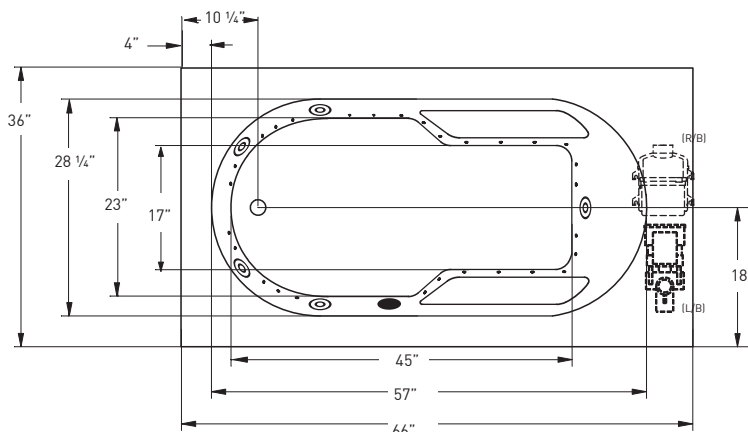

COLORS

STANDARD (S): WHITE (6385), BISCUIT (6528)
DESIGNER (D): BONE (6345)

*Note: optional pump/blower positions available.
R/B for right side drain, L/B for left side drain*