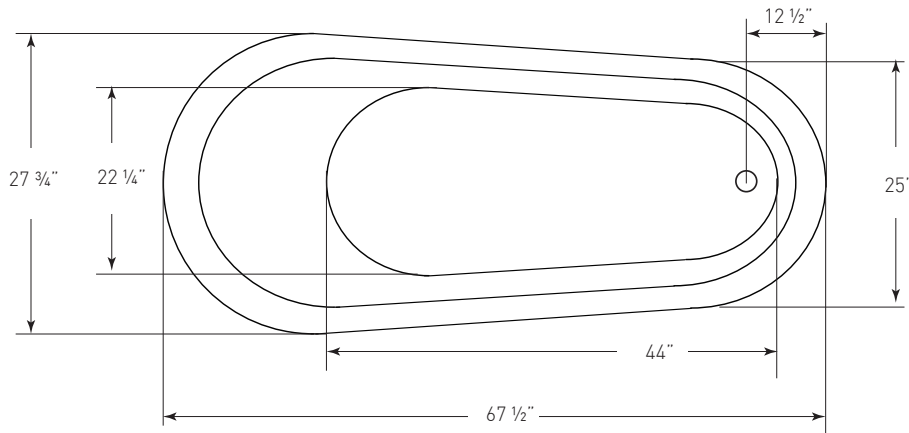

ACCESSORIES & OPTIONS

SPA PILLOWS	Roll-up Gel Pillow (Aqua Blue) 01-88-0020
	Silicone Gel Neck Pillow (Black) 01-88-0024 (Aqua Blue) 01-88-0025
	Soft Neck Pillow (White) 01-88-0010
	Deluxe Contoured Neck Pillow (White) 01-88-0003 (Biscuit) 01-88-0004
	Contoured Gel Seat Cushion (Black) GSC-B1

TO ORDER OR FOR MORE INFORMATION, CALL 1-800-288-7771

© 2021 Jetta Corporation. All rights reserved. Specifications are subject to change without notice.