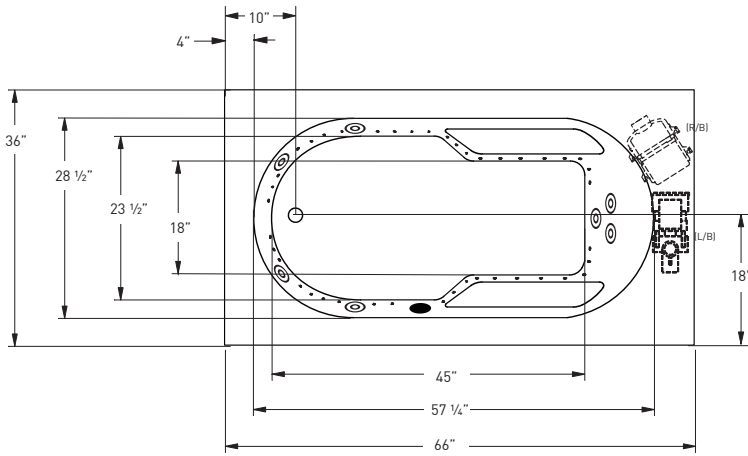

DESIGNER

OPTIONS		ACCESSORIES		
GRAB BARS (each)	White, Bone, Biscuit Clear with Metallic Inserts	SPA PILLOWS	Roll-up Gel Pillow (Aqua Blue) 01-88-0020	
LED LIGHT	Multi-Colored		Silicone Gel Neck Pillow (Black) 01-88-0024 (Aqua Blue) 01-88-0025	
COLOR MATCH ACRYLIC SKIRT:	6ft Skirt SKIRT0006		Soft Neck Pillow (White) 01-88-0010	
MOOD LIGHT Standard on Air & Combo	Clear		Deluxe Contoured Neck Pillow (White) 01-88-0003 (Biscuit) 01-88-0004	
JET TRIM KIT	Polished Chrome	WASTE & OVERFLOW	Contoured Gel Seat Cushion (Black) GSC-B1	
	Polished Brass		CABLE DRIVE	Polished Chrome WOC27CH
	Satin Nickel			White WOC27WH
	Oil Rubbed Bronze		Biscuit WOC27BI	
NECK JET THERAPY SYSTEM (WHITE, BISCUIT) Includes 2 additional rotation jets and Jetted neck pillow		TOE-TAP	Polished Brass WOC27PB	
AROMATHERAPY			Satin Nickel WOC27SN	
CUSTOM CONTROL LOCATION		Oil Rubbed Bronze WOC27OR		
CUSTOM DRAIN/OVERFLOW		Flat Black WOC27FB		
SPECIALTY JET UPGRADE		WOTCH	White WOTWH	
ADDITIONAL JET			Biscuit WOTBI	
CUSTOM CUT DECK LIP		Polished Brass WOTPB		
CUSTOM PUMP LOCATION		Satin Nickel WOTSN		
IN-LINE HEATER		Oil Rubbed Bronze WOTOR		
ABS TILE FLANGE		Flat Black WOTFB		

TO ORDER OR FOR MORE INFORMATION, CALL 1-800-288-7771