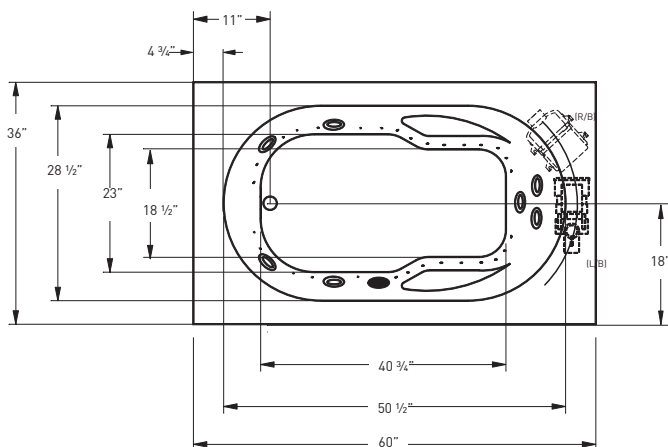

ANGUILLA J21X

60" x 36" x 24" | RECTANGLE | 1 PERSON

BATH SELECTIONS

COLORS

STANDARD (S): WHITE (6385), BISCUIT (6528)
DESIGNER (D): BONE (6345)

Note: optional pump/blower positions available.
R/B for right side drain, L/B for left side drain

DESIGNER

OPTIONS

GRAB BARS (each)	White, Bone, Biscuit
	Clear with Metallic Inserts
LED LIGHT	Multi-Colored
MOOD LIGHT Standard on Air & Combo	Clear
JET TRIM KIT	Polished Chrome
	Polished Brass
	Satin Nickel
	Oil Rubbed Bronze
NECK JET THERAPY SYSTEM (WHITE, BISCUIT) Includes 2 additional rotation jets and Jetted neck pillow	
AROMATHERAPY	
CUSTOM CONTROL LOCATION	
CUSTOM DRAIN/OVERFLOW	
SPECIALTY JET UPGRADE	
ADDITIONAL JET	
CUSTOM CUT DECK LIP	
CUSTOM PUMP LOCATION	
IN-LINE HEATER	
ABS TILE FLANGE	

ACCESSORIES

SPA PILLOWS	Roll-up Gel Pillow (Aqua Blue) 01-88-0020
	Silicone Gel Neck Pillow (Black) 01-88-0024 (Aqua Blue) 01-88-0025
	Soft Neck Pillow (White) 01-88-0010
	Deluxe Contoured Neck Pillow (White) 01-88-0003 (Biscuit) 01-88-0004
	Contoured Gel Seat Cushion (Black) GSC-B1

WASTE & OVERFLOW

CABLE DRIVE	Polished Chrome	WOC27CH
	White	WOC27WH
	Biscuit	WOC27BI
	Polished Brass	WOC27PB
	Satin Nickel	WOC27SN
	Oil Rubbed Bronze	WOC27OR
TOE-TAP	Flat Black	WOC27FB
	Polished Chrome	WOTCH
	White	WOTWH
	Biscuit	WOTBI
	Polished Brass	WOTPB
	Satin Nickel	WOTSN
Oil Rubbed Bronze	WOTOR	
Flat Black	WOTFB	

TO ORDER OR FOR MORE INFORMATION, CALL 1-800-288-7771