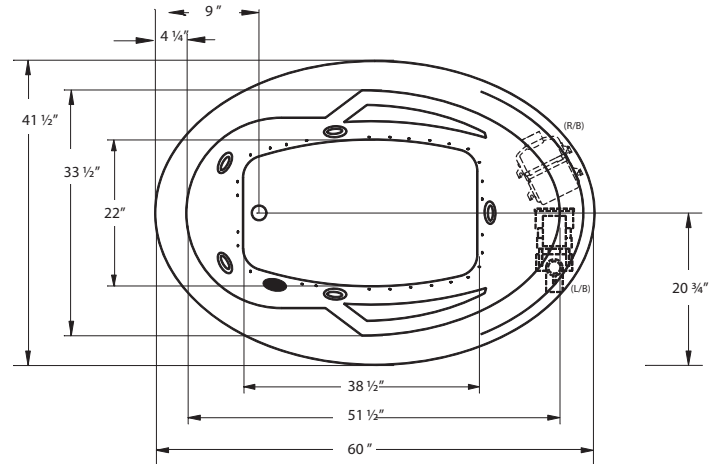

COLORS

STANDARD (S): WHITE (6385), BISCUIT (6528)
DESIGNER (D): BONE (6345)

OPTIONS

GRAB BARS (each)	White, Bone, Biscuit
	Clear with Metallic Inserts
LED LIGHT	Multi-Colored
MOOD LIGHT Standard on Air & Combo	Clear
JET TRIM KIT	Polished Chrome
	Polished Brass
	Satin Nickel
	Oil Rubbed Bronze
NECK JET THERAPY SYSTEM (WHITE, BISCUIT) Includes 2 additional rotation jets and Jetted neck pillow	
AROMATHERAPY	
CUSTOM CONTROL LOCATION	
CUSTOM DRAIN/OVERFLOW	
SPECIALTY JET UPGRADE	
ADDITIONAL JET	
CUSTOM CUT DECK LIP	
CUSTOM PUMP LOCATION	
IN-LINE HEATER	
JETTA WARM (1 BACKREST)	

ACCESSORIES

SPA PILLOWS	Roll-up Gel Pillow (Aqua Blue) 01-88-0020
	Silicone Gel Neck Pillow (Black) 01-88-0024 (Aqua Blue) 01-88-0025
	Soft Neck Pillow (White) 01-88-0010
	Deluxe Contoured Neck Pillow (White) 01-88-0003 (Biscuit) 01-88-0004
	Contoured Gel Seat Cushion (Black) GSC-B1

WASTE & OVERFLOW

CABLE DRIVE	Polished Chrome	WOC27CH
	White	WOC27WH
	Biscuit	WOC27BI
	Polished Brass	WOC27PB
	Satin Nickel	WOC27SN
	Oil Rubbed Bronze	WOC27OR
TOE-TAP	Flat Black	WOC27FB
	Polished Chrome	WOTCH
	White	WOTWH
	Biscuit	WOTBI
	Polished Brass	WOTPB
	Satin Nickel	WOTSN
Oil Rubbed Bronze	WOTOR	
Flat Black	WOTFB	

UPGRADE OPTION!

New Upgrade Option now available on select Classic Models.
Learn more at jettacorp.com/warm

CLASSIC