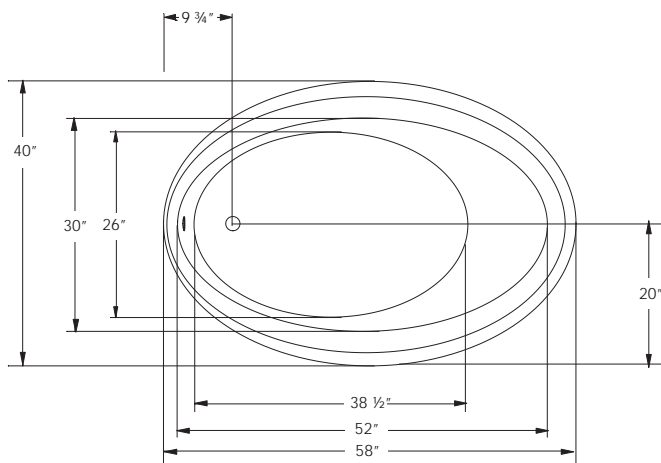

58" x 40" x 18" | OVAL | 1 PERSON

E250 GARRET

BATH SELECTIONS

COLORS

STANDARD (S): WHITE (6385), BISCUIT (6528)

OPTIONS

ACCESSORIES

SPA PILLOWS	Roll-up Gel Pillow (Aqua Blue) 01-88-0020
	Silicone Gel Neck Pillow (Black) 01-88-0024 (Aqua Blue) 01-88-0025
	Soft Neck Pillow (White) 01-88-0010
	Deluxe Contoured Neck Pillow (White) 01-88-0003 (Biscuit) 01-88-0004
	Contoured Gel Seat Cushion (Black) GSC-B1