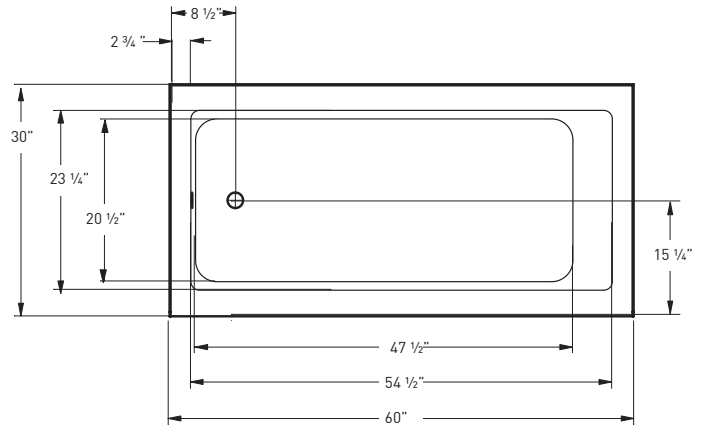

OPTIONS

LED LIGHT	Multi-Colored
MOOD LIGHT	Clear

ACCESSORIES

SPA PILLOWS	Roll-up Gel Pillow (Aqua Blue) 01-88-0020
	Silicone Gel Neck Pillow (Black) 01-88-0024
	Soft Neck Pillow (White) 01-88-0010
	Deluxe Contoured Neck Pillow (White) 01-88-0003 (Biscuit) 01-88-0004
	Contoured Gel Seat Cushion (Black) GSC-B1