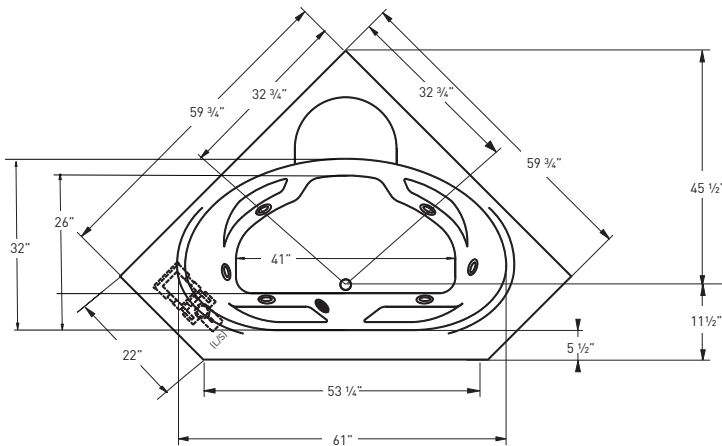

ACCESSORIES

SPA PILLOWS	
	Roll-up Gel Pillow (Aqua Blue) 01-88-0020
	Silicone Gel Neck Pillow (Black) 01-88-0024 (Aqua Blue) 01-88-0025
	Soft Neck Pillow (White) 01-88-0010
	Deluxe Contoured Neck Pillow (White) 01-88-0003 (Biscuit) 01-88-0004
	Contoured Gel Seat Cushion (Black) GSC-B1

OPTIONS

ABS TILE FLANGE

WASTE & OVERFLOW

CABLE DRIVE		
	Polished Chrome	WOC27CH
	White	WOC27WH
	Biscuit	WOC27BI
	Polished Brass	WOC27PB
	Satin Nickel	WOC27SN
	Oil Rubbed Bronze	WOC27OR
	Flat Black	WOC27FB
TOE-TAP		
	Polished Chrome	WOTCH
	White	WOTWH
	Biscuit	WOTBI
	Polished Brass	WOTPB
	Satin Nickel	WOTSN
	Oil Rubbed Bronze	WOTOR
	Flat Black	WOTFB

ADVANTAGE

TO ORDER OR FOR MORE INFORMATION, CALL 1-800-288-7771

© 2021 Jetta Corporation. All rights reserved. Specifications are subject to change without notice.