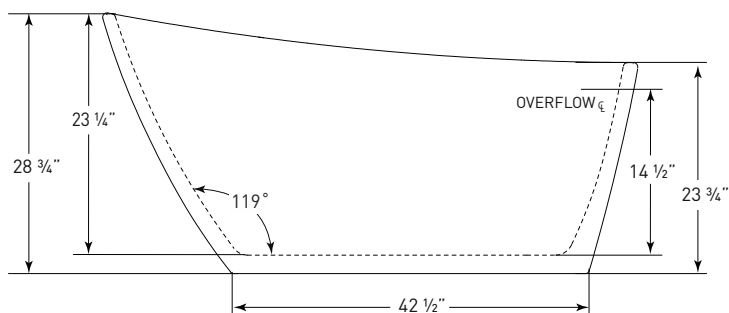

59" x 31" x 29" | OVAL | END DRAIN

J87 LUCID

BATH SELECTIONS

TUB WITH INTEGRATED LINEAR WASTE & OVERFLOW

POLISHED CHROME
(J87--6385NJ-0)

WHITE
(J87--6385NJ-OW)

COLORS: WHITE (6385)

ACCESSORIES & OPTIONS

SPA PILLOWS	Roll-up Gel Pillow (Aqua Blue) 01-88-0020
	Silicone Gel Neck Pillow (Black) 01-88-0024 (Aqua Blue) 01-88-0025
	Soft Neck Pillow (White) 01-88-0010
	Deluxe Contoured Neck Pillow (White) 01-88-0003 (Biscuit) 01-88-0004
	Contoured Gel Seat Cushion (Black) GSC-B1
ABOVE THE FLOOR DRAIN KIT	01-83-0495
FOAM INSULATION	

TO ORDER OR FOR MORE INFORMATION, CALL 1-800-288-7771

© 2021 Jetta Corporation. All rights reserved. Specifications are subject to change without notice.