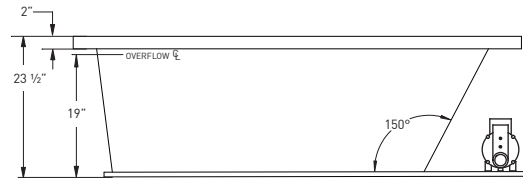

DESIGNER

OPTIONS

GRAB BARS (each)	White, Bone, Biscuit
	Clear with Metallic Inserts
LED LIGHT	Multi-Colored
MOOD LIGHT <small>Standard on Air & Combo</small>	Clear
JET TRIM KIT	Polished Chrome
	Polished Brass
	Satin Nickel
	Oil Rubbed Bronze
NECK JET THERAPY SYSTEM (WHITE, BISCUIT) <small>Includes 2 additional rotation jets and Jetted neck pillow</small>	
AROMATHERAPY	
CUSTOM CONTROL LOCATION	
CUSTOM DRAIN/OVERFLOW	
SPECIALTY JET UPGRADE	
ADDITIONAL JET	
CUSTOM CUT DECK LIP	
CUSTOM PUMP LOCATION	
IN-LINE HEATER	