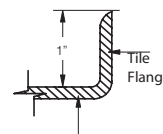

Clearance under the bathtub (2")