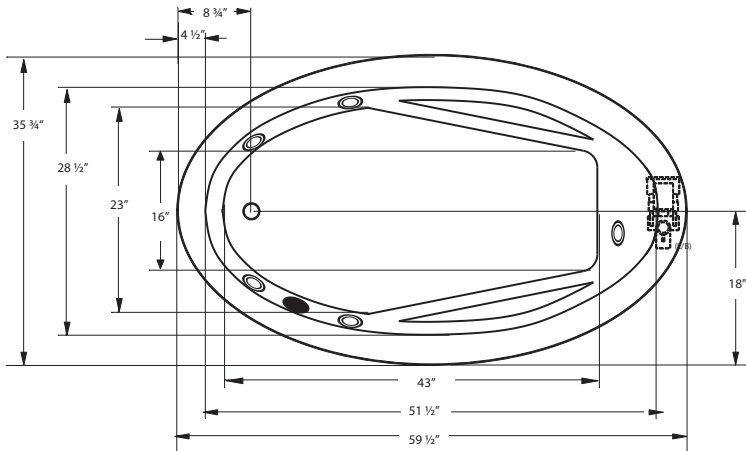

60" x 36" x 22" | OVAL | 1 PERSON

J35 ST. AUGUSTINE

BATH SELECTIONS

COLORS

STANDARD (S): WHITE (6385), BISCUIT (6528)
DESIGNER (D): BONE (6345)

*Note: optional pump/blower positions available.
R/B for right side drain, L/B for left side drain*

ACCESSORIES

SPA PILLOWS

- Roll-up Gel Pillow (Aqua Blue) 01-88-0020
- Silicone Gel Neck Pillow (Black) 01-88-0024 (Aqua Blue) 01-88-0025
- Soft Neck Pillow (White) 01-88-0010
- Deluxe Contoured Neck Pillow (White) 01-88-0003 (Biscuit) 01-88-0004
- Contoured Gel Seat Cushion (Black) GSC-B1

WASTE & OVERFLOW

CABLE DRIVE

- Polished Chrome WOC27CH
- White WOC27WH
- Biscuit WOC27BI
- Polished Brass WOC27PB
- Satin Nickel WOC27SN
- Oil Rubbed Bronze WOC27OR
- Flat Black WOC27FB

TOE-TAP

- Polished Chrome WOTCH
- White WOTWH
- Biscuit WOTBI
- Polished Brass WOTPB
- Satin Nickel WOTSN
- Oil Rubbed Bronze WOTOR
- Flat Black WOTFB

OPTIONS

GRAB BARS (each)

- White, Bone, Biscuit
- Clear with Metallic Inserts

LED LIGHT

- Multi-Colored

MOOD LIGHT

Standard on Air & Combo

- Clear

JET TRIM KIT

- Polished Chrome
- Polished Brass
- Satin Nickel
- Oil Rubbed Bronze

NECK JET THERAPY SYSTEM (WHITE, BISCUIT)

CUSTOM CONTROL LOCATION

CUSTOM DRAIN/OVERFLOW

SPECIALTY JET UPGRADE

ADDITIONAL JET

CUSTOM CUT DECK LIP

CUSTOM PUMP LOCATION

IN-LINE HEATER

JETTA WARM (1 BACKREST)

UPGRADE OPTION!

New Upgrade Option now available on select Classic Models.
Learn more at jettacorp.com/warm

Not available in conjunction with Whirl Combo option

TO ORDER OR FOR MORE INFORMATION, CALL 1-800-288-7771