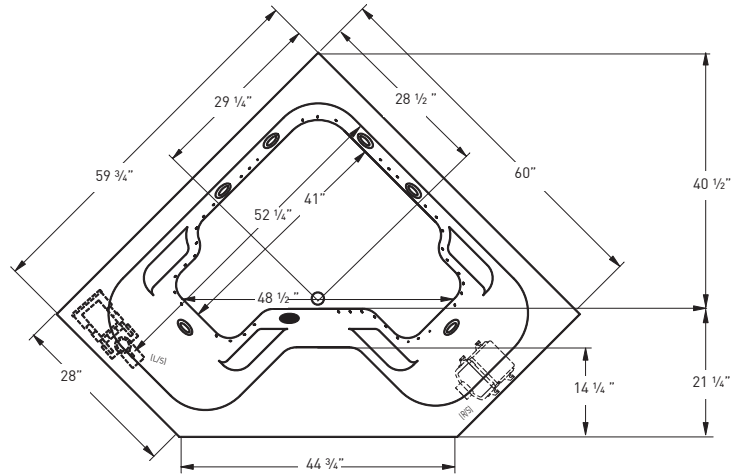

OPTIONS

GRAB BARS (each)	White, Bone, Biscuit
	Clear with Metallic Inserts
LED LIGHT	Multi-Colored
MOOD LIGHT Standard on Air & Combo	Clear
JET TRIM KIT	Polished Chrome
	Polished Brass
	Satin Nickel
	Oil Rubbed Bronze
NECK JET THERAPY SYSTEM (WHITE, BISCUIT) Includes 2 additional rotation jets and Jetted neck pillow	
AROMATHERAPY	
CUSTOM CONTROL LOCATION	
CUSTOM DRAIN/OVERFLOW	
SPECIALTY JET UPGRADE	
ADDITIONAL JET	
CUSTOM CUT DECK LIP	
CUSTOM PUMP LOCATION	
IN-LINE HEATER	
ABS TILE FLANGE	

ACCESSORIES

SPA PILLOWS	Roll-up Gel Pillow (Aqua Blue) 01-88-0020
	Silicone Gel Neck Pillow (Black) 01-88-0024 (Aqua Blue) 01-88-0025
	Soft Neck Pillow (White) 01-88-0010
	Deluxe Contoured Neck Pillow (White) 01-88-0003 (Biscuit) 01-88-0004
	Contoured Gel Seat Cushion (Black) GSC-B1

WASTE & OVERFLOW

CABLE DRIVE	Polished Chrome	WOC27CH
	White	WOC27WH
	Biscuit	WOC27BI
	Polished Brass	WOC27PB
	Satin Nickel	WOC27SN
	Oil Rubbed Bronze	WOC27OR
TOE-TAP	Flat Black	WOC27FB
	Polished Chrome	WOTCH
	White	WOTWH
	Biscuit	WOTBI
	Polished Brass	WOTPB
	Satin Nickel	WOTSN
	Oil Rubbed Bronze	WOTOR
Flat Black	WOTFB	

CLASSIC

TO ORDER OR FOR MORE INFORMATION, CALL 1-800-288-7771

© 2021 Jetta Corporation. All rights reserved. Specifications are subject to change without notice.