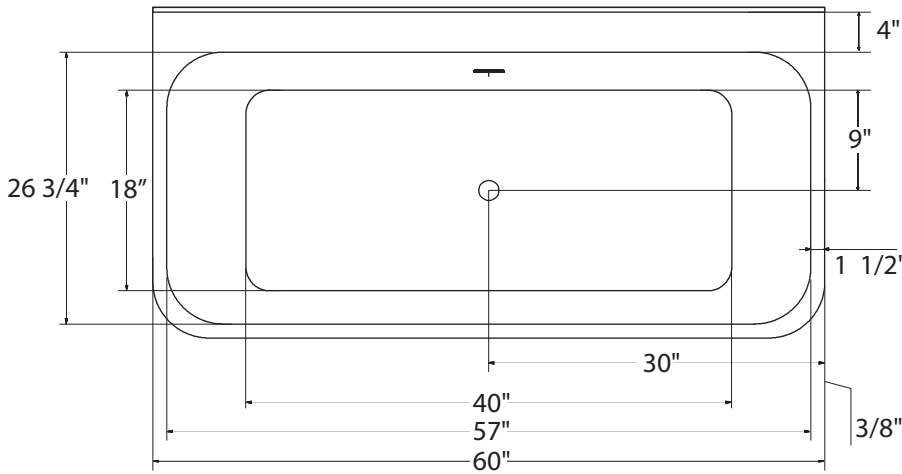

CLASSIC

ACCESSORIES & OPTIONS

SPA PILLOWS	Roll-up Gel Pillow (Aqua Blue) 01-88-0020
	Silicone Gel Neck Pillow (Black) 01-88-0024 (Aqua Blue) 01-88-0025
	Soft Neck Pillow (White) 01-88-0010
	Deluxe Contoured Neck Pillow (White) 01-88-0003 (Biscuit) 01-88-0004
	Contoured Gel Seat Cushion (Black) GSC-B1
ABOVE THE FLOOR DRAIN KIT	01-83-0495

TO ORDER OR FOR MORE INFORMATION, CALL 1-800-288-7771