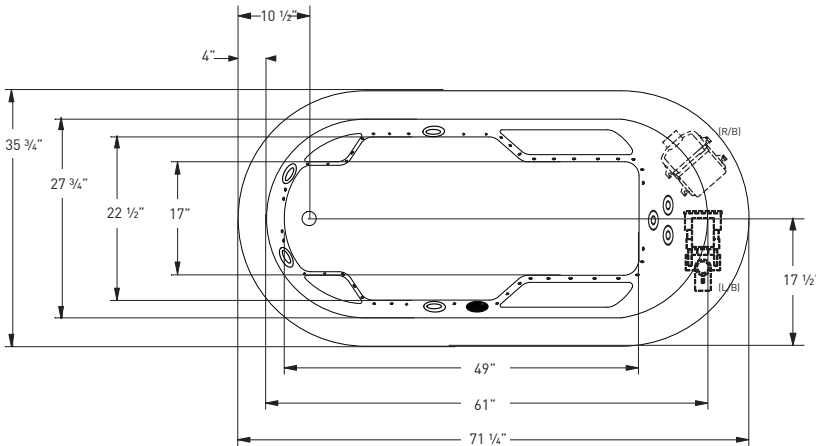

SAUSALITO *J28X*

72" x 36" x 24" | OVAL | 1 PERSON

BATH SELECTIONS

COLORS

STANDARD (S): WHITE (6385), BISCUIT (6528)
DESIGNER (D): BONE (6345)

*Note: optional pump/blower positions available.
R/B for right side drain, L/B for left side drain*

DESIGNER

OPTIONS

GRAB BARS (each)	White, Bone, Biscuit
	Clear with Metallic Inserts
LED LIGHT	Multi-Colored
MOOD LIGHT Standard on Air & Combo	Clear
JET TRIM KIT	Polished Chrome
	Polished Brass
	Satin Nickel
	Oil Rubbed Bronze
NECK JET THERAPY SYSTEM (WHITE, BISCUIT) Includes 2 additional rotation jets and Jetted neck pillow	
AROMATHERAPY	
CUSTOM CONTROL LOCATION	
CUSTOM DRAIN/OVERFLOW	
SPECIALTY JET UPGRADE	
ADDITIONAL JET	
CUSTOM CUT DECK LIP	
CUSTOM PUMP LOCATION	
IN-LINE HEATER	

ACCESSORIES

SPA PILLOWS	Roll-up Gel Pillow (Aqua Blue) 01-88-0020
	Silicone Gel Neck Pillow (Black) 01-88-0024 (Aqua Blue) 01-88-0025
	Soft Neck Pillow (White) 01-88-0010
	Deluxe Contoured Neck Pillow (White) 01-88-0003 (Biscuit) 01-88-0004
	Contoured Gel Seat Cushion (Black) GSC-B1

WASTE & OVERFLOW

CABLE DRIVE	Polished Chrome	WOC27CH
	White	WOC27WH
	Biscuit	WOC27BI
	Polished Brass	WOC27PB
	Satin Nickel	WOC27SN
	Oil Rubbed Bronze	WOC27OR
TOE-TAP	Flat Black	WOC27FB
	Polished Chrome	WOTCH
	White	WOTWH
	Biscuit	WOTBI
	Polished Brass	WOTPB
	Satin Nickel	WOTSN
	Oil Rubbed Bronze	WOTOR
Flat Black	WOTFB	

TO ORDER OR FOR MORE INFORMATION, CALL 1-800-288-7771

© 2021 Jetta Corporation. All rights reserved. Specifications are subject to change without notice.