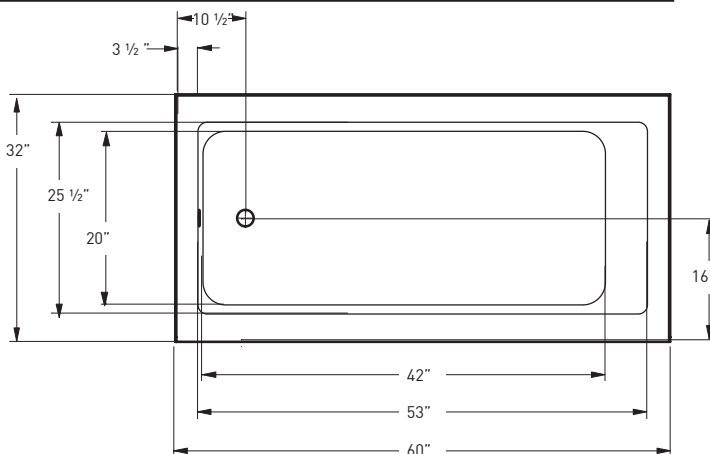

OPTIONS

LED LIGHT	Multi-Colored
MOOD LIGHT	Clear

ACCESSORIES

SPA PILLOWS	Roll-up Gel Pillow (Aqua Blue) 01-88-0020
	Silicone Gel Neck Pillow (Black) 01-88-0024
	Soft Neck Pillow (White) 01-88-0010
	Deluxe Contoured Neck Pillow (White) 01-88-0003 (Biscuit) 01-88-0004
	Contoured Gel Seat Cushion (Black) GSC-B1