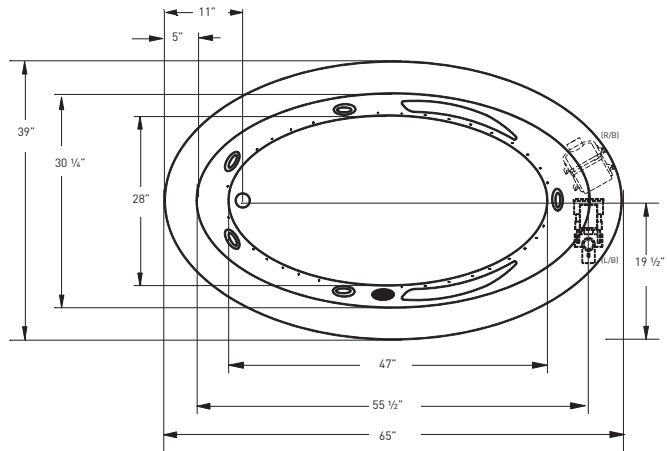

COLORS

STANDARD (S): WHITE (6385), BISCUIT (6528)

DESIGNER (D): BONE (6345)

*Note: optional pump/blower positions available.
R/B for right side drain, L/B for left side drain*