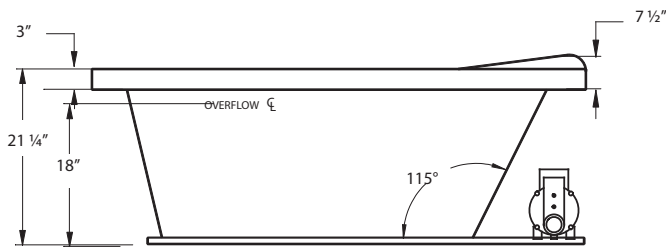

COLORS

STANDARD (S): WHITE (6385), BISCUIT (6528)
DESIGNER (D): BONE (6345)

OPTIONS

GRAB BARS (each)	White, Bone, Biscuit
	Clear with Metallic Inserts
LED LIGHT	Multi-Colored
MOOD LIGHT Standard on Air & Combo	Clear
JET TRIM KIT	Polished Chrome
	Polished Brass
	Satin Nickel
	Oil Rubbed Bronze
NECK JET THERAPY SYSTEM (WHITE, BISCUIT) Includes 2 additional rotation jets and Jetted neck pillow	
AROMATHERAPY	
CUSTOM CONTROL LOCATION	
CUSTOM DRAIN/OVERFLOW	
SPECIALTY JET UPGRADE	
ADDITIONAL JET	
CUSTOM CUT DECK LIP	
CUSTOM PUMP LOCATION	
IN-LINE HEATER	
JETTA WARM (1 BACKREST)	

ACCESSORIES

SPA PILLOWS	Roll-up Gel Pillow (Aqua Blue) 01-88-0020
	Silicone Gel Neck Pillow (Black) 01-88-0024 (Aqua Blue) 01-88-0025
	Soft Neck Pillow (White) 01-88-0010
	Deluxe Contoured Neck Pillow (White) 01-88-0003 (Biscuit) 01-88-0004
	Contoured Gel Seat Cushion (Black) GSC-B1

WASTE & OVERFLOW

CABLE DRIVE	Polished Chrome	WOC27CH
	White	WOC27WH
	Biscuit	WOC27BI
	Polished Brass	WOC27PB
	Satin Nickel	WOC27SN
	Oil Rubbed Bronze	WOC27OR
TOE-TAP	Flat Black	WOC27FB
	Polished Chrome	WOTCH
	White	WOTWH
	Biscuit	WOTBI
	Polished Brass	WOTPB
	Satin Nickel	WOTSN
Oil Rubbed Bronze	WOTOR	
Flat Black	WOTFB	

UPGRADE OPTION!

New Upgrade Option now available on select Classic Models.
Learn more at jettacorp.com/warm

CLASSIC