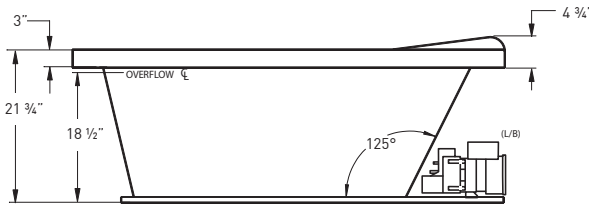

60" x 42" x 24" | OVAL | 1 PERSON

J20X PADRE

BATH SELECTIONS

COLORS

STANDARD (S): WHITE (6385), BISCUIT (6528)
DESIGNER (D): BONE (6345)

Note: optional pump/blower positions available.

DESIGNER

ACCESSORIES		OPTIONS		
SPA PILLOWS	Roll-up Gel Pillow (Aqua Blue) 01-88-0020	GRAB BARS (each)	White, Bone, Biscuit	
	Silicone Gel Neck Pillow (Black) 01-88-0024 (Aqua Blue) 01-88-0025		Clear with Metallic Inserts	
	Soft Neck Pillow (White) 01-88-0010		LED LIGHT	Multi-Colored
	Deluxe Contoured Neck Pillow (White) 01-88-0003 (Biscuit) 01-88-0004		MOOD LIGHT Standard on Air & Combo	Clear
	Contoured Gel Seat Cushion (Black) GSC-B1		JET TRIM KIT	Polished Chrome
WASTE & OVERFLOW		Polished Brass		
CABLE DRIVE	Polished Chrome	WOC27CH		Satin Nickel
	White	WOC27WH		Oil Rubbed Bronze
TOE-TAP	Biscuit	WOC27BI		Flat Black
	Polished Brass	WOC27PB		
	Satin Nickel	WOC27SN		
	Oil Rubbed Bronze	WOC27OR		
	Flat Black	WOC27FB		
	Polished Chrome	WOTCH		
White	WOTWH			
Biscuit	WOTBI			
Polished Brass	WOTPB			
Satin Nickel	WOTSN			
Oil Rubbed Bronze	WOTOR			
Flat Black	WOTFB			
		NECK JET THERAPY SYSTEM (WHITE, BISCUIT) Includes 2 additional rotation jets and Jetted neck pillow		
		AROMATHERAPY		
		CUSTOM CONTROL LOCATION		
		CUSTOM DRAIN/OVERFLOW		
		SPECIALTY JET UPGRADE		
		ADDITIONAL JET		
		CUSTOM CUT DECK LIP		
		CUSTOM PUMP LOCATION		
		IN-LINE HEATER		