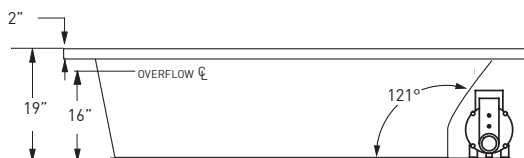

COLORS

STANDARD (S): WHITE (6385), BISCUIT (6528)

Note: R/B for right side drain, L/B for left side drain