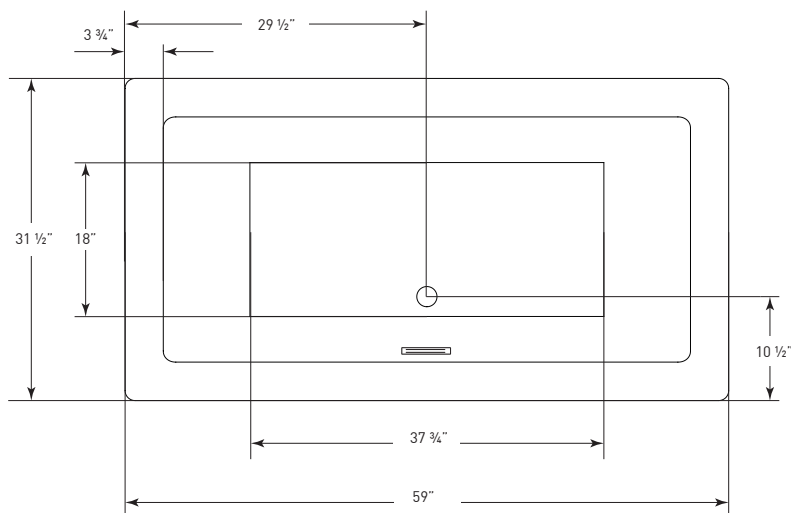

COLORS: WHITE (6385)