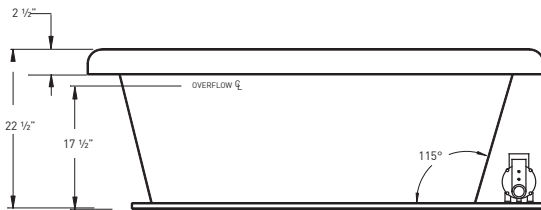

COLORS

STANDARD (S): WHITE (6385), BISCUIT (6528)

DESIGNER (D): BONE (6345)

*Note: optional pump/blower positions available.
R/B for right side drain, L/B for left side drain*