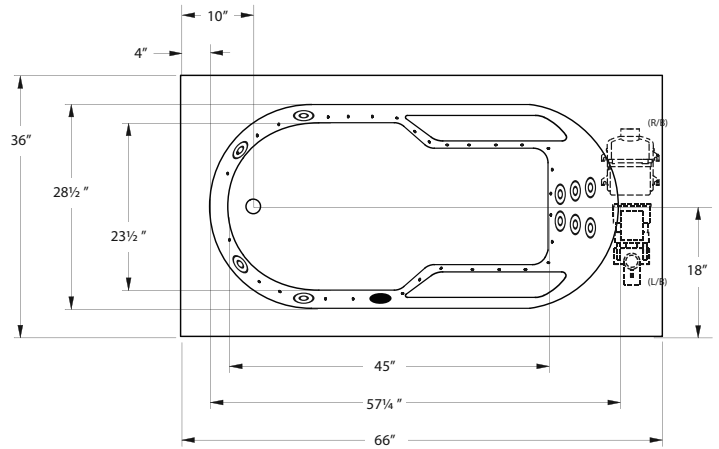

COLORS

STANDARD (S): WHITE (6385), BISCUIT (6528)
DESIGNER (D): BONE (6345)

*Note: optional pump/blower positions available.
R/B for right side drain, L/B for left side drain*