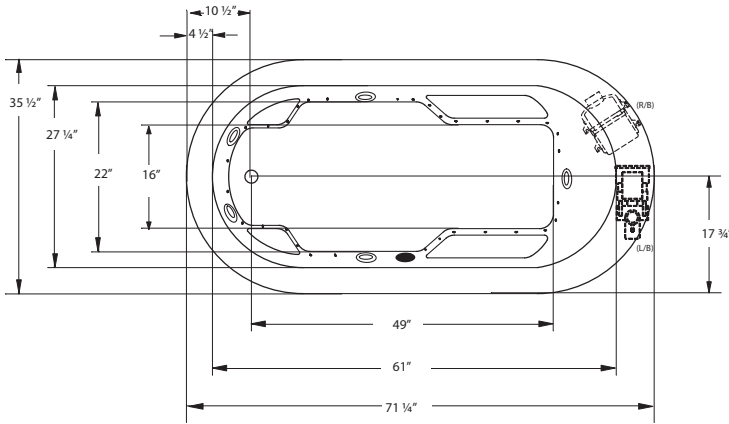

ACCESSORIES

SPA PILLOWS

- Roll-up Gel Pillow (Aqua Blue) 01-88-0020
- Silicone Gel Neck Pillow (Black) 01-88-0024 (Aqua Blue) 01-88-0025
- Soft Neck Pillow (White) 01-88-0010
- Deluxe Contoured Neck Pillow (White) 01-88-0003 (Biscuit) 01-88-0004
- Contoured Gel Seat Cushion (Black) GSC-B1

WASTE & OVERFLOW

CABLE DRIVE

Polished Chrome	WOC27CH
White	WOC27WH
Biscuit	WOC27BI
Polished Brass	WOC27PB
Satin Nickel	WOC27SN
Oil Rubbed Bronze	WOC27OR
Flat Black	WOC27FB

TOE-TAP

Polished Chrome	WOTCH
White	WOTWH
Biscuit	WOTBI
Polished Brass	WOTPB
Satin Nickel	WOTSN
Oil Rubbed Bronze	WOTOR
Flat Black	WOTFB

OPTIONS

GRAB BARS (each)

- White, Bone, Biscuit
- Clear with Metallic Inserts

LED LIGHT

Multi-Colored

MOOD LIGHT

Standard on Air & Combo

Clear

JET TRIM KIT

- Polished Chrome
- Polished Brass
- Satin Nickel
- Oil Rubbed Bronze

NECK JET THERAPY SYSTEM (WHITE, BISCUIT)

Includes 2 additional rotation jets and Jetted neck pillow

AROMATHERAPY

CUSTOM CONTROL LOCATION

CUSTOM DRAIN/OVERFLOW

SPECIALTY JET UPGRADE

ADDITIONAL JET

CUSTOM CUT DECK LIP

CUSTOM PUMP LOCATION

IN-LINE HEATER

JETTA WARM (1 BACKREST)

UPGRADE OPTION!

New Upgrade Option now available on select Classic Models.

Learn more at jettacorp.com/warm

Not available in conjunction with Whirl Combo option

TO ORDER OR FOR MORE INFORMATION, CALL 1-800-288-7771