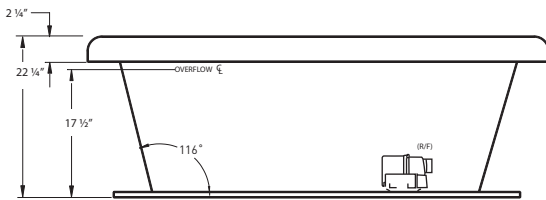

COLORS

STANDARD (S): WHITE (6385), BISCUIT (6528)
DESIGNER (D): BONE (6345)

Note: optional pump/blower positions available.