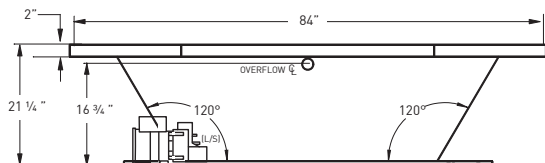

Note: optional pump/blower positions available.