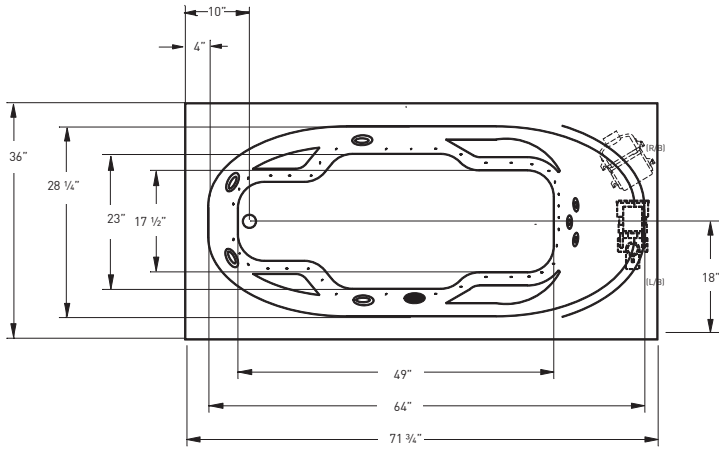

DESIGNER

OPTIONS		ACCESSORIES		
GRAB BARS (each)	White, Bone, Biscuit	SPA PILLOWS	Roll-up Gel Pillow (Aqua Blue) 01-88-0020	
	Clear with Metallic Inserts		Silicone Gel Neck Pillow (Black) 01-88-0024 (Aqua Blue) 01-88-0025	
LED LIGHT	Multi-Colored		Soft Neck Pillow (White) 01-88-0010	
MOOD LIGHT <small>Standard on Air & Combo</small>	Clear		Deluxe Contoured Neck Pillow (White) 01-88-0003 (Biscuit) 01-88-0004	
JET TRIM KIT	Polished Chrome		Contoured Gel Seat Cushion (Black) GSC-B1	
	Polished Brass			
	Satin Nickel			
	Oil Rubbed Bronze			
NECK JET THERAPY SYSTEM (WHITE, BISCUIT) <small>Includes 2 additional rotation jets and Jetted neck pillow</small>			WASTE & OVERFLOW	
AROMATHERAPY			CABLE DRIVE	Polished Chrome WOC27CH
CUSTOM CONTROL LOCATION		White WOC27WH		
CUSTOM DRAIN/OVERFLOW		Biscuit WOC27BI		
SPECIALTY JET UPGRADE		Polished Brass WOC27PB		
ADDITIONAL JET		Satin Nickel WOC27SN		
CUSTOM CUT DECK LIP		Oil Rubbed Bronze WOC27OR		
CUSTOM PUMP LOCATION		Flat Black WOC27FB		
IN-LINE HEATER		TOE-TAP	Polished Chrome WOTCH	
ABS TILE FLANGE			White WOTWH	
			Biscuit WOTBI	
			Polished Brass WOTPB	
			Satin Nickel WOTSN	
		Oil Rubbed Bronze WOTOR		
		Flat Black WOTFB		