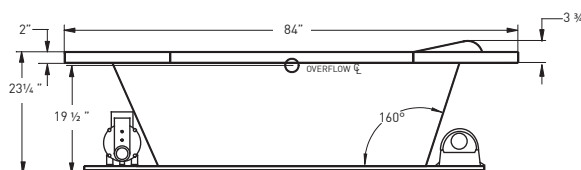

ELITE

OPTIONS

GRAB BARS (each)	White, Bone, Biscuit
	Clear with Metallic Inserts
LED LIGHT	Multi-Colored
MOOD LIGHT Standard on Air & Combo	Clear
JET TRIM KIT	Polished Chrome
	Polished Brass
	Satin Nickel
	Oil Rubbed Bronze
NECK JET THERAPY SYSTEM (WHITE, BISCUIT) Includes 2 additional rotation jets and Jetted neck pillow	
AROMATHERAPY	
CUSTOM CONTROL LOCATION	
CUSTOM DRAIN/OVERFLOW	
SPECIALTY JET UPGRADE	
ADDITIONAL JET	
CUSTOM CUT DECK LIP	
CUSTOM PUMP LOCATION	
IN-LINE HEATER	
ABS TILE FLANGE	