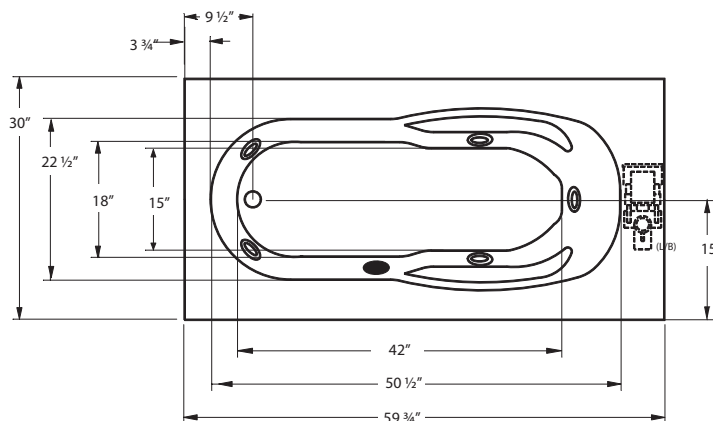

COLORS

STANDARD (S): WHITE (6385), BISCUIT (6528)

Note: R/B for right side drain, L/B for left side drain