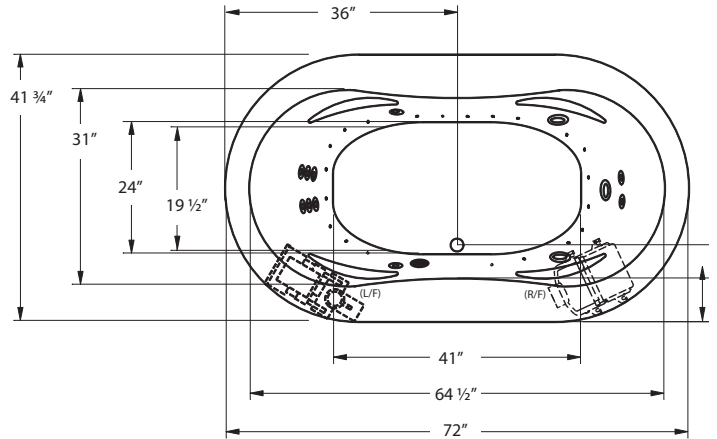

TO ORDER OR FOR MORE INFORMATION, CALL 1-800-288-7771

72" x 42" x 30" | OVAL | 2 PERSON

J10V SANIBEL

BATH SELECTIONS

COLORS

STANDARD (S): WHITE (6385), BISCUIT (6528)
DESIGNER (D): BONE (6345)

Note: optional pump/blower positions available.