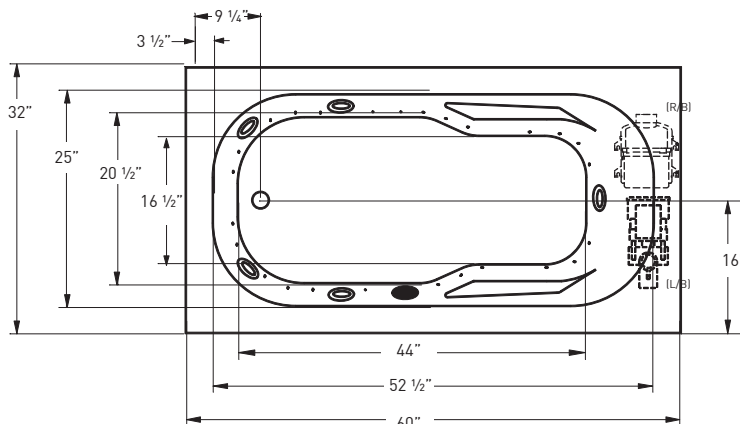

COLORS

STANDARD (S): WHITE (6385), BISCUIT (6528)
DESIGNER (D): BONE (6345)

*Note: optional pump/blower positions available.
R/B for right side drain, L/B for left side drain*