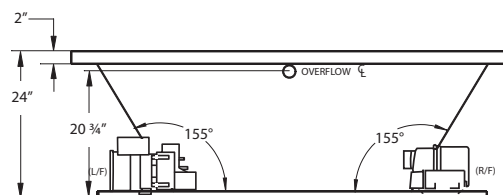

COLORS

STANDARD (S): WHITE (6385), BISCUIT (6528)
DESIGNER (D): BONE (6345)

Note: optional pump/blower positions available.

ELITE

OPTIONS

GRAB BARS (each)	White, Bone, Biscuit
	Clear with Metallic Inserts
LED LIGHT	Multi-Colored
COLOR MATCH ACRYLIC SKIRT:	6ft Skirt SKIRT0006
MOOD LIGHT Standard on Air & Combo	Clear
JET TRIM KIT	Polished Chrome
	Polished Brass
	Satin Nickel
	Oil Rubbed Bronze
NECK JET THERAPY SYSTEM (WHITE, BISCUIT) Includes 2 additional rotation jets and Jetted neck pillow	
AROMATHERAPY	
CUSTOM CONTROL LOCATION	
CUSTOM DRAIN/OVERFLOW	
SPECIALTY JET UPGRADE	
ADDITIONAL JET	
CUSTOM CUT DECK LIP	
CUSTOM PUMP LOCATION	
IN-LINE HEATER	
ABS TILE FLANGE	