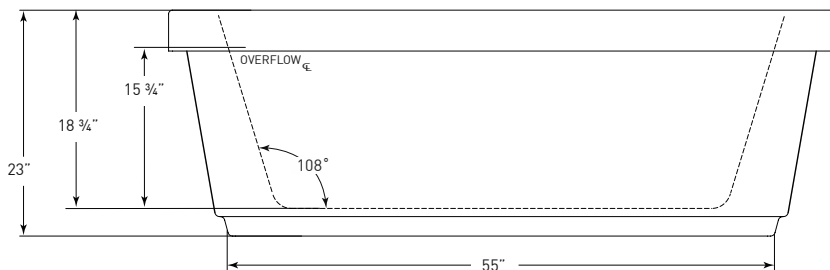

2-PIECE DESIGN

COLORS: WHITE (6385)

ACCESSORIES & OPTIONS

SPA PILLOWS	Roll-up Gel Pillow (Aqua Blue) 01-88-0020
	Silicone Gel Neck Pillow (Black) 01-88-0024 (Aqua Blue) 01-88-0025
	Soft Neck Pillow (White) 01-88-0010
	Deluxe Contoured Neck Pillow (White) 01-88-0003 (Biscuit) 01-88-0004
	Contoured Gel Seat Cushion (Black) GSC-B1
ABOVE THE FLOOR DRAIN KIT	01-83-0495
ADDITIONAL 10FT EXTENSION CABLE	01-31-0514