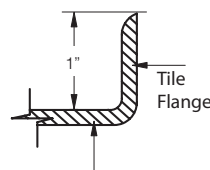

COLORS

STANDARD (S): WHITE (6385), BISCUIT (6528)

CLASSIC

OPTIONS

LED LIGHT	Multi-Colored
MOOD LIGHT	Clear

ACCESSORIES

SPA PILLOWS	Roll-up Gel Pillow (Aqua Blue) 01-88-0020
	Silicone Gel Neck Pillow (Black) 01-88-0024
	Soft Neck Pillow (White) 01-88-0010
	Deluxe Contoured Neck Pillow (White) 01-88-0003 (Biscuit) 01-88-0004
	Contoured Gel Seat Cushion (Black) GSC-B1

WASTE & OVERFLOW

TOE-TAP	Polished Chrome	WOTCH
	White	WOTWH
	Biscuit	WOTBI
	Polished Brass	WOTPB
	Satin Nickel	WOTSN
	Oil Rubbed Bronze	WOTOR
	Flat Black	WOTFB

TO ORDER OR FOR MORE INFORMATION, CALL 1-800-288-7771

© 2021 Jetta Corporation. All rights reserved. Specifications are subject to change without notice.