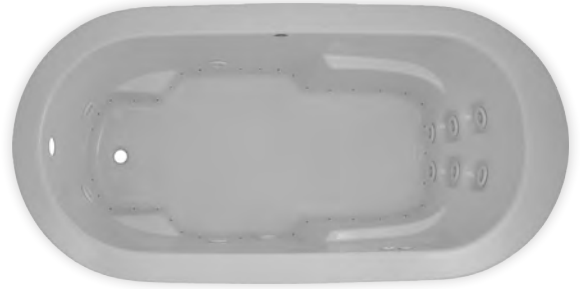

TO ORDER OR FOR MORE INFORMATION, CALL 1-800-288-7771

© 2021 Jetta Corporation. All rights reserved. Specifications are subject to change without notice.

72" x 36" x 24" | OVAL | 1 PERSON

J28V CARMEL

BATH SELECTIONS