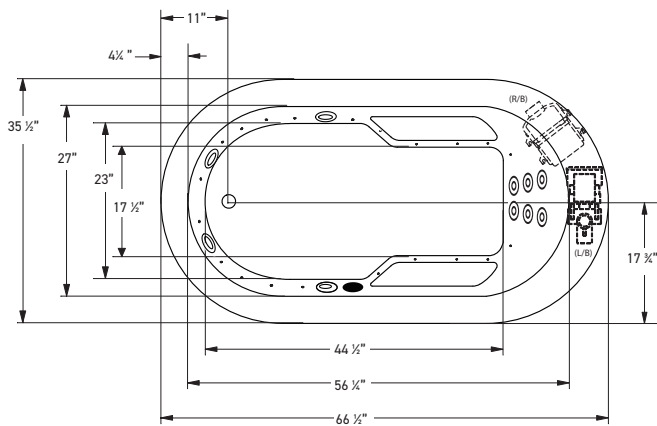

JETTA WHIRL
HYDROTHERAPY

WHIRL COMBO
HYDROTHERAPY

COLORS

STANDARD (S): WHITE (6385), BISCUIT (6528)

DESIGNER (D): BONE (6345)

*Note: optional pump/blower positions available.
R/B for right side drain, L/B for left side drain*