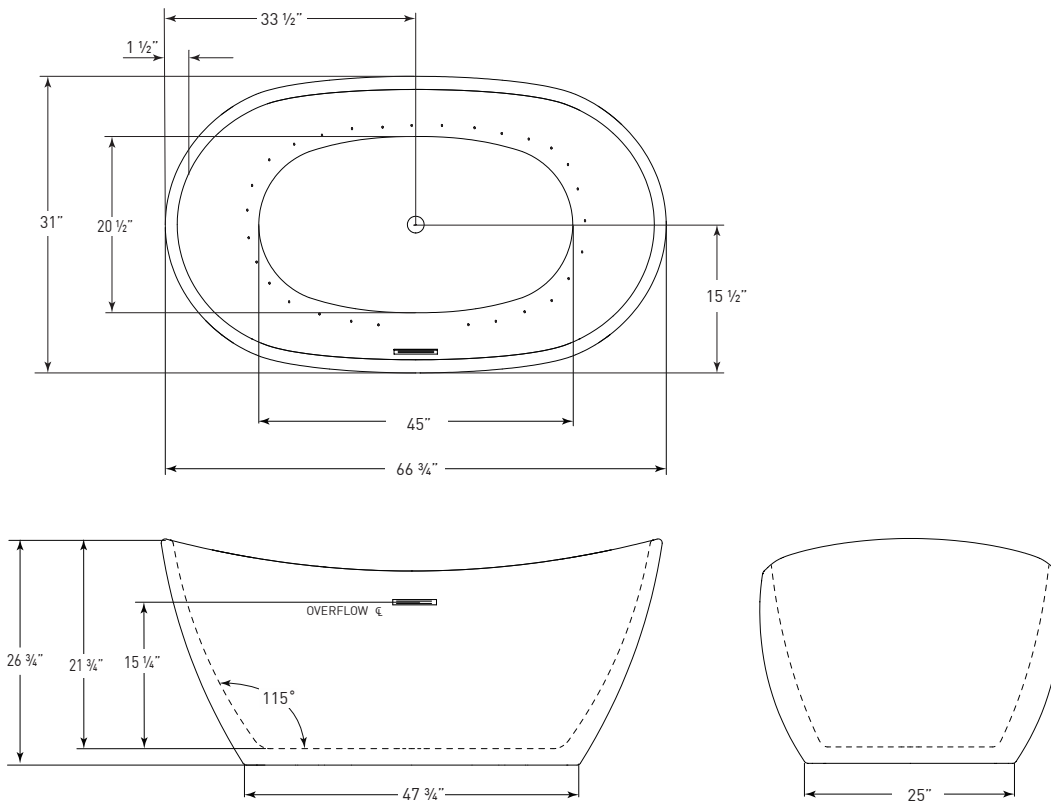

ACCESSORIES & OPTIONS

SPA PILLOWS	Roll-up Gel Pillow (Aqua Blue) 01-88-0020
	Silicone Gel Neck Pillow (Black) 01-88-0024 (Aqua Blue) 01-88-0025
	Soft Neck Pillow (White) 01-88-0010
	Deluxe Contoured Neck Pillow (White) 01-88-0003 (Biscuit) 01-88-0004
	Contoured Gel Seat Cushion (Black) GSC-B1
ABOVE THE FLOOR DRAIN KIT	01-83-0495
FOAM INSULATION NOT AVAILABLE ON AIR HYDROTHERAPY	
ADDITIONAL 10FT EXTENSION CABLE	01-31-0514

TO ORDER OR FOR MORE INFORMATION, CALL 1-800-288-7771

© 2021 Jetta Corporation. All rights reserved. Specifications are subject to change without notice.