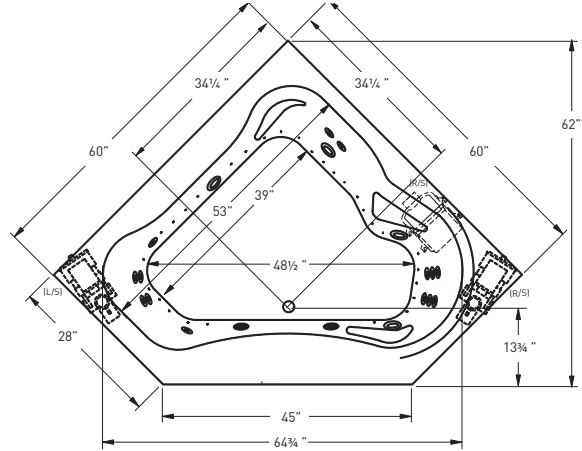

BATH SELECTIONS

COLORS

STANDARD (S): WHITE (6385), BISCUIT (6528)
DESIGNER (D): BONE (6345)

Note: optional pump/blower positions available.

ELITE

ACCESSORIES

SPA PILLOWS	Roll-up Gel Pillow (Aqua Blue) 01-88-0020
	Silicone Gel Neck Pillow (Black) 01-88-0024 (Aqua Blue) 01-88-0025
	Soft Neck Pillow (White) 01-88-0010
	Deluxe Contoured Neck Pillow (White) 01-88-0003 (Biscuit) 01-88-0004
	Contoured Gel Seat Cushion (Black) GSC-B1