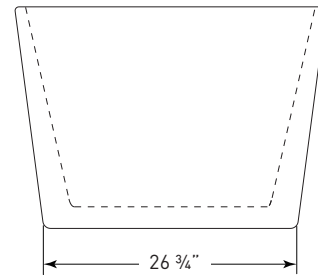

ACCESSORIES & OPTIONS

SPA PILLOWS	Roll-up Gel Pillow (Aqua Blue) 01-88-0020
	Silicone Gel Neck Pillow (Black) 01-88-0024 (Aqua Blue) 01-88-0025
	Soft Neck Pillow (White) 01-88-0010
	Deluxe Contoured Neck Pillow (White) 01-88-0003 (Biscuit) 01-88-0004
	Contoured Gel Seat Cushion (Black) GSC-B1
ABOVE THE FLOOR DRAIN KIT	01-83-0495
FOAM INSULATION	

TO ORDER OR FOR MORE INFORMATION, CALL 1-800-288-7771

© 2021 Jetta Corporation. All rights reserved. Specifications are subject to change without notice.