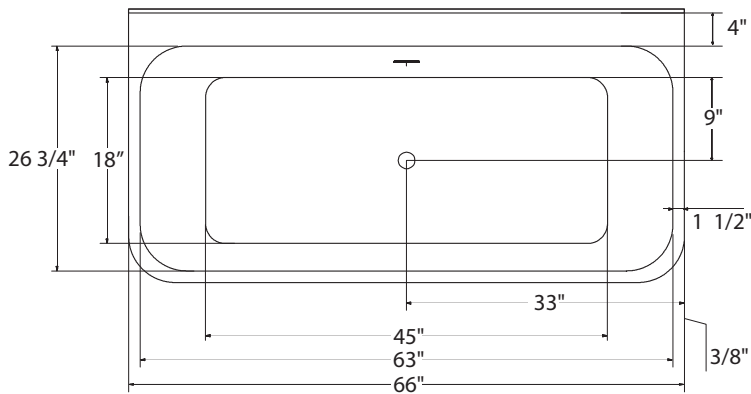

ACCESSORIES & OPTIONS

SPA PILLOWS	Roll-up Gel Pillow (Aqua Blue) 01-88-0020
	Silicone Gel Neck Pillow (Black) 01-88-0024 (Aqua Blue) 01-88-0025
	Soft Neck Pillow (White) 01-88-0010
	Deluxe Contoured Neck Pillow (White) 01-88-0003 (Biscuit) 01-88-0004
	Contoured Gel Seat Cushion (Black) GSC-B1
ABOVE THE FLOOR DRAIN KIT	01-83-0495

TO ORDER OR FOR MORE INFORMATION, CALL 1-800-288-7771

© 2021 Jetta Corporation. All rights reserved. Specifications are subject to change without notice.