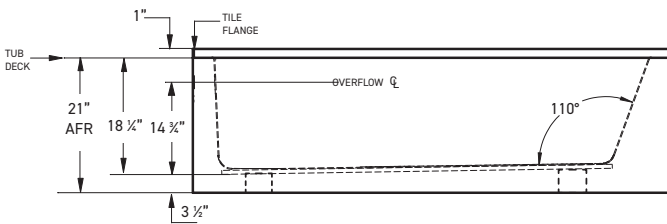

ABOVE THE FLOOR ROUGH

WASTE & OVERFLOW

TOE-TAP	Polished Chrome	WOTCH
	White	WOTWH
	Biscuit	WOTBI
	Polished Brass	WOTPB
	Satin Nickel	WOTSN
	Oil Rubbed Bronze Flat Black	WOTOR WOTFB

ACCESSORIES

SPA PILLOWS	Roll-up Gel Pillow (Aqua Blue) 01-88-0020
	Silicone Gel Neck Pillow (Black) 01-88-0024 (Aqua Blue) 01-88-0025
	Soft Neck Pillow (White) 01-88-0010
	Deluxe Contoured Neck Pillow (White) 01-88-0003 (Biscuit) 01-88-0004
	Contoured Gel Seat Cushion (Black) GSC-B1

ADVANTAGE

TO ORDER OR FOR MORE INFORMATION, CALL 1-800-288-7771

© 2021 Jetta Corporation. All rights reserved. Specifications are subject to change without notice.