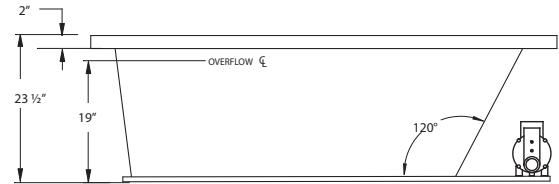

ACCESSORIES

SPA PILLOWS

- Roll-up Gel Pillow (Aqua Blue) 01-88-0020
- Silicone Gel Neck Pillow (Black) 01-88-0024 (Aqua Blue) 01-88-0025
- Soft Neck Pillow (White) 01-88-0010
- Deluxe Contoured Neck Pillow (White) 01-88-0003 (Biscuit) 01-88-0004
- Contoured Gel Seat Cushion (Black) GSC-B1

WASTE & OVERFLOW

CABLE DRIVE

Polished Chrome	WOC27CH
White	WOC27WH
Biscuit	WOC27BI
Polished Brass	WOC27PB
Satin Nickel	WOC27SN
Oil Rubbed Bronze	WOC27OR
Flat Black	WOC27FB

TOE-TAP

Polished Chrome	WOTCH
White	WOTWH
Biscuit	WOTBI
Polished Brass	WOTPB
Satin Nickel	WOTSN
Oil Rubbed Bronze	WOTOR
Flat Black	WOTFB

OPTIONS

GRAB BARS (each)

- White, Bone, Biscuit
- Clear with Metallic Inserts

LED LIGHT

Multi-Colored

MOOD LIGHT

Standard on Air & Combo

Clear

JET TRIM KIT

- Polished Chrome
- Polished Brass
- Satin Nickel
- Oil Rubbed Bronze

NECK JET THERAPY SYSTEM (WHITE, BISCUIT)

Includes 2 additional rotation jets and Jetted neck pillow

AROMATHERAPY

CUSTOM CONTROL LOCATION

CUSTOM DRAIN/OVERFLOW

SPECIALTY JET UPGRADE

ADDITIONAL JET

CUSTOM CUT DECK LIP

CUSTOM PUMP LOCATION

IN-LINE HEATER

JETTA WARM (1 BACKREST)

UPGRADE OPTION!

New Upgrade Option now available on select Classic Models.

Learn more at jettacorp.com/warm

Not available in conjunction with Whirl Combo option

TO ORDER OR FOR MORE INFORMATION, CALL 1-800-288-7771