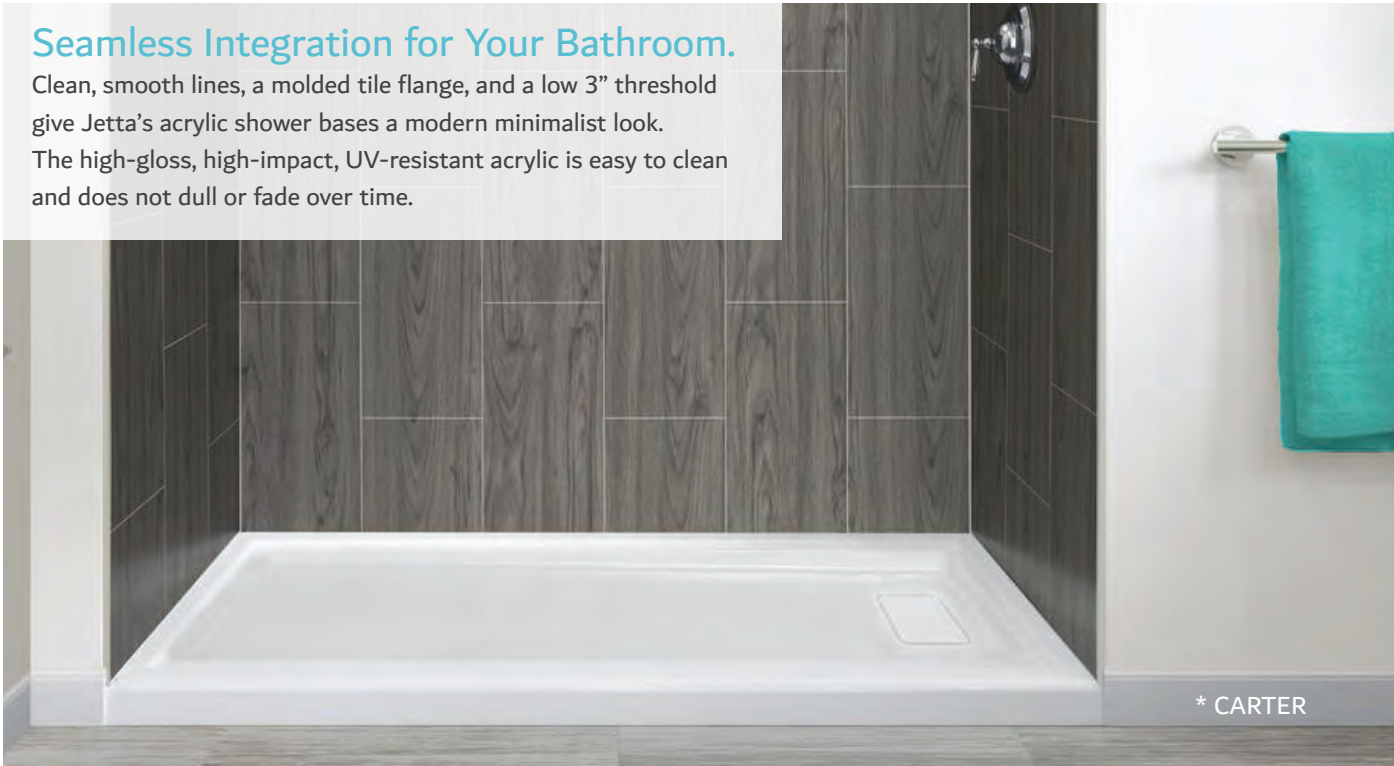

MODERN OPTIONS
SHOWER BASE COLLECTION

Seamless Integration for Your Bathroom.

Clean, smooth lines, a molded tile flange, and a low 3" threshold give Jetta's acrylic shower bases a modern minimalist look. The high-gloss, high-impact, UV-resistant acrylic is easy to clean and does not dull or fade over time.