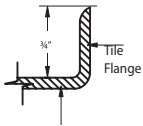

BATH SELECTIONS

With Integral Skirt

With Integral Skirt

COLORS

STANDARD (S): WHITE (6385), BISCUIT (6528)
DESIGNER (D): BONE (6345)

*Note: optional pump positions available.
 R/B for right side drain, L/B for left side drain*