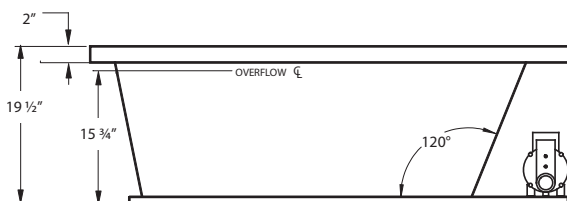

COLORS

STANDARD (S): WHITE (6385), BISCUIT (6528)

Note: R/B for right side drain, L/B for left side drain