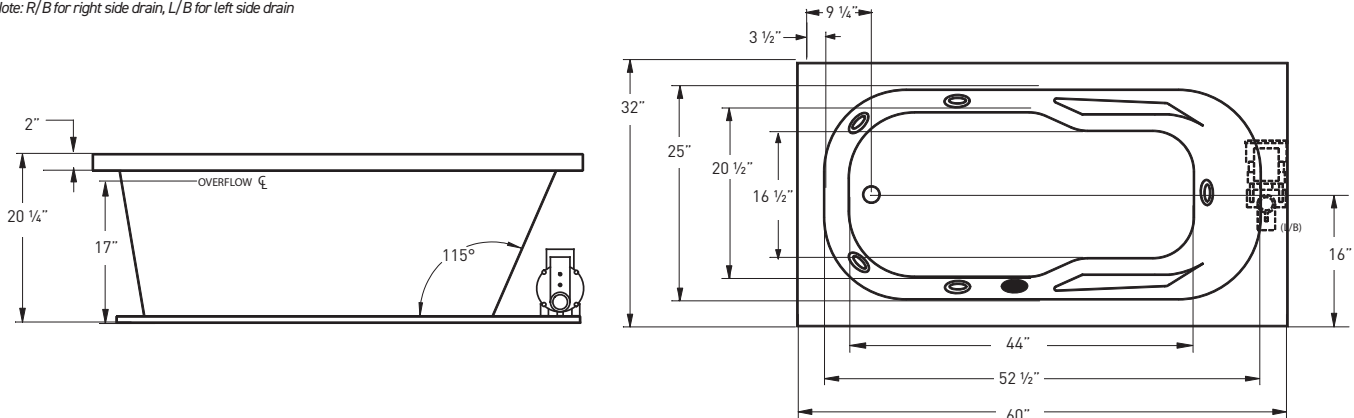

COLORS

STANDARD (S): WHITE (6385), BISCUIT (6528)

Note: R/B for right side drain, L/B for left side drain