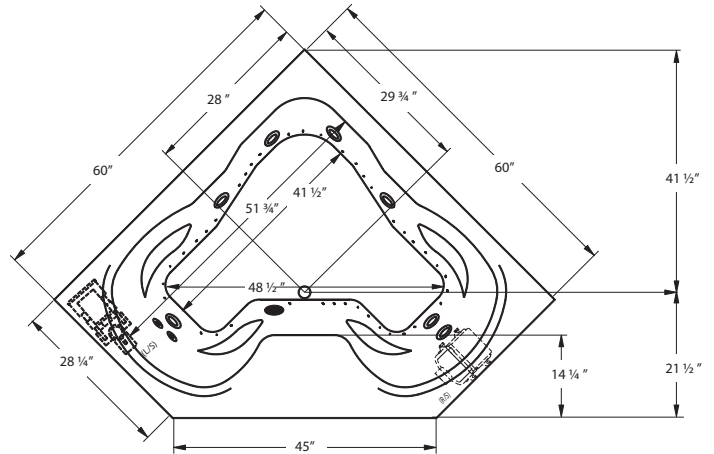

60" x 60" x 24" | CORNER | 2 PERSON

J07X SANTA CRUZ

BATH SELECTIONS

COLORS

STANDARD (S): WHITE (6385), BISCUIT (6528)
DESIGNER (D): BONE (6345)

Note: optional pump/blower positions available.

DESIGNER

ACCESSORIES		OPTIONS		
SPA PILLOWS	Roll-up Gel Pillow (Aqua Blue) 01-88-0020	GRAB BARS (each)	White, Bone, Biscuit	
	Silicone Gel Neck Pillow (Black) 01-88-0024 (Aqua Blue) 01-88-0025		Clear with Metallic Inserts	
	Soft Neck Pillow (White) 01-88-0010		LED LIGHT	Multi-Colored
	Deluxe Contoured Neck Pillow (White) 01-88-0003 (Biscuit) 01-88-0004		MOOD LIGHT Standard on Air & Combo	Clear
	Contoured Gel Seat Cushion (Black) GSC-B1		JET TRIM KIT	Polished Chrome
WASTE & OVERFLOW		Polished Brass		
CABLE DRIVE	Polished Chrome	WOC27CH		Satin Nickel
	White	WOC27WH		Oil Rubbed Bronze
TOE-TAP	Biscuit	WOC27BI	Flat Black	
	Polished Brass	WOC27PB	NECK JET THERAPY SYSTEM (WHITE, BISCUIT) Includes 2 additional rotation jets and Jetted neck pillow	
	Satin Nickel	WOC27SN	AROMATHERAPY	
	Oil Rubbed Bronze	WOC27OR	CUSTOM CONTROL LOCATION	
	Flat Black	WOC27FB	CUSTOM DRAIN/OVERFLOW	
	Polished Chrome	WOTCH	SPECIALTY JET UPGRADE	
White	WOTWH	ADDITIONAL JET		
Biscuit	WOTBI	CUSTOM CUT DECK LIP		
Polished Brass	WOTPB	CUSTOM PUMP LOCATION		
Satin Nickel	WOTSN	IN-LINE HEATER		
Oil Rubbed Bronze	WOTOR	ABS TILE FLANGE		
Flat Black	WOTFB			