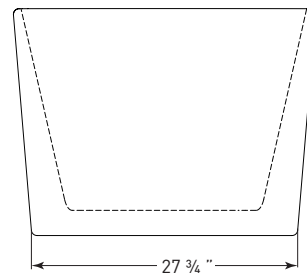

ACCESSORIES & OPTIONS

SPA PILLOWS	Roll-up Gel Pillow (Aqua Blue) 01-88-0020
	Silicone Gel Neck Pillow (Black) 01-88-0024 (Aqua Blue) 01-88-0025
	Soft Neck Pillow (White) 01-88-0010
	Deluxe Contoured Neck Pillow (White) 01-88-0003 (Biscuit) 01-88-0004
	Contoured Gel Seat Cushion (Black) GSC-B1
ABOVE THE FLOOR DRAIN KIT	01-83-0495
FOAM INSULATION	

TO ORDER OR FOR MORE INFORMATION, CALL 1-800-288-7771

© 2021 Jetta Corporation. All rights reserved. Specifications are subject to change without notice.