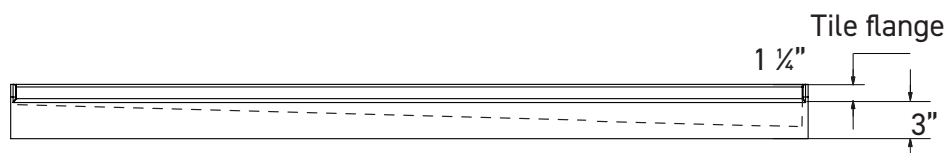

60" x 32" x 3" | END DRAIN

SB-6032 **CARTER**

Left Drain
Right Drain

SB-6032L-WT-A
SB-6032R-WT-A

SHOWER