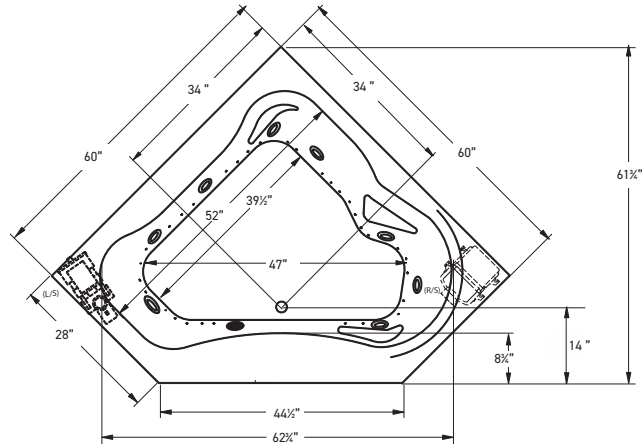

COLORS

STANDARD (S): WHITE (6385), BISCUIT (6528)
DESIGNER (D): BONE (6345)

Note: optional pump/blower positions available.