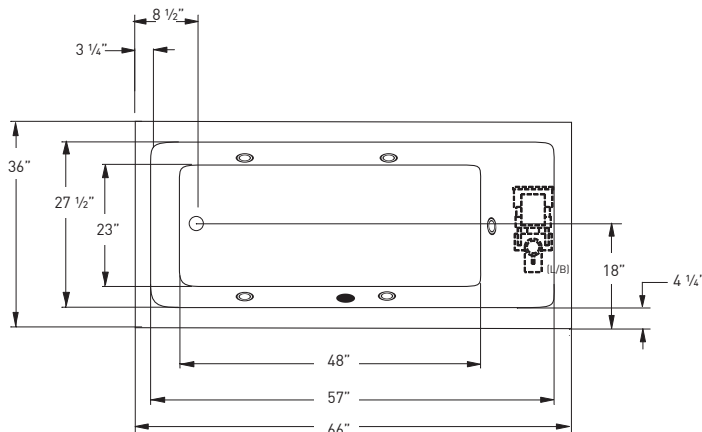

COLORS

STANDARD (S): WHITE (6385), BISCUIT (6528)

Note: R/B for right side drain, L/B for left side drain