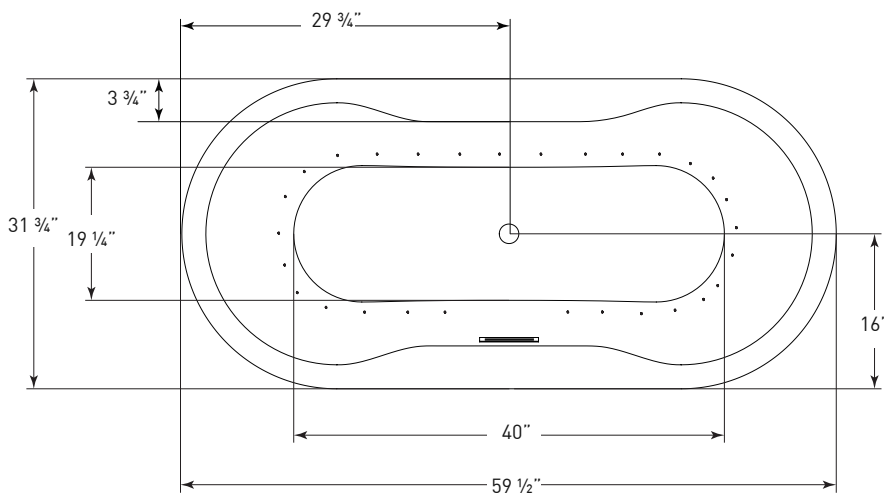

ACCESSORIES & OPTIONS

SPA PILLOWS	Roll-up Gel Pillow (Aqua Blue) 01-88-0020
	Silicone Gel Neck Pillow (Black) 01-88-0024 (Aqua Blue) 01-88-0025
	Soft Neck Pillow (White) 01-88-0010
	Deluxe Contoured Neck Pillow (White) 01-88-0003 (Biscuit) 01-88-0004
	Contoured Gel Seat Cushion (Black) GSC-B1
ABOVE THE FLOOR DRAIN KIT	01-83-0495
ADDITIONAL 10FT EXTENSION CABLE	01-31-0514

TO ORDER OR FOR MORE INFORMATION, CALL 1-800-288-7771

© 2021 Jetta Corporation. All rights reserved. Specifications are subject to change without notice.