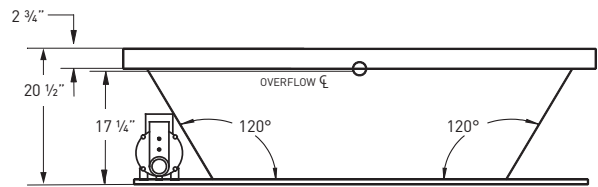

JETTASOAK
HYDROTHERAPY

JETTAVHIRL
HYDROTHERAPY

JETTAIR
HYDROTHERAPY

COLORS

STANDARD (S): WHITE (6385), BISCUIT (6528)

Note: optional pump/blower positions available.

ACCESSORIES

SPA PILLOWS	
	Roll-up Gel Pillow (Aqua Blue) 01-88-0020
	Silicone Gel Neck Pillow (Black) 01-88-0024 (Aqua Blue) 01-88-0025
	Soft Neck Pillow (White) 01-88-0010
	Deluxe Contoured Neck Pillow (White) 01-88-0003 (Biscuit) 01-88-0004
	Contoured Gel Seat Cushion (Black) GSC-B1