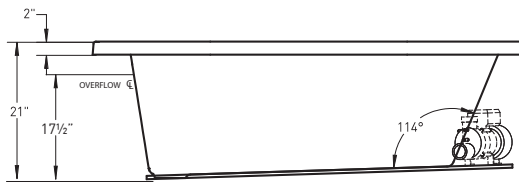

WASTE & OVERFLOW		
LINEAR DRAINS <i>MUST BE PURCHASED WITH EACH AFFINITY TUB</i>	Polished Chrome	01-83-0420
	White	01-83-0400
	Biscuit	01-83-0410
	Bone	01-83-0470
	Polished Brass	01-83-0450
	Polished Nickel	01-83-0460
	Satin Nickel	01-83-0440
	Oil Rubbed Bronze	01-83-0430
Flat Black	01-83-0480	

OPTIONS	
GRAB BARS (each)	White, Bone, Biscuit Clear with Metallic Inserts
LED LIGHT Standard on Air & Combo	Multi-Colored
MOOD LIGHT	Clear
CUSTOM PUMP LOCATION	
IN-LINE HEATER	
ABS TILE FLANGE	
DRILL FOR ROUND OVERFLOW	
NEW! JETTAWARM UPGRADE (1 BACKREST)	

ACCESSORIES	
SPA PILLOWS	Roll-up Gel Pillow (Aqua Blue) 01-88-0020
	Silicone Gel Neck Pillow (Black) 01-88-0024 (Aqua Blue) 01-88-0025
	Soft Neck Pillow (White) 01-88-0010
	Deluxe Contoured Neck Pillow (White) 01-88-0003 (Biscuit) 01-88-0004
	Contoured Gel Seat Cushion (Black) GSC-B1

TO ORDER OR FOR MORE INFORMATION, CALL 1-800-288-7771

© 2021 Jetta Corporation. All rights reserved. Specifications are subject to change without notice.