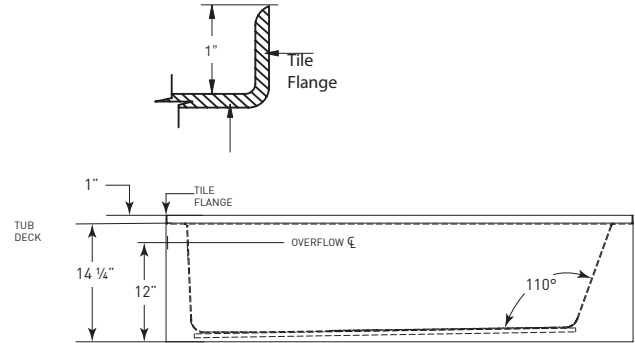

JETTASOAK
HYDROTHERAPY

COLORS

STANDARD (S): WHITE (6385), BISCUIT (6528)

OPTIONS

LED LIGHT	Multi-Colored
MOOD LIGHT	Clear

ACCESSORIES

SPA PILLOWS	Roll-up Gel Pillow (Aqua Blue) 01-88-0020
	Silicone Gel Neck Pillow (Black) 01-88-0024
	Soft Neck Pillow (White) 01-88-0010
	Deluxe Contoured Neck Pillow (White) 01-88-0003 (Biscuit) 01-88-0004
	Contoured Gel Seat Cushion (Black) GSC-B1