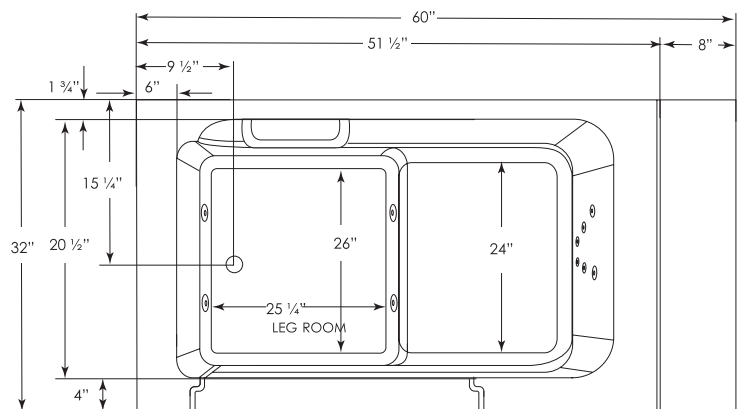

BELMONT J95D

52" x 32" x 40" | RECTANGLE | 1 PERSON

AVAILABLE PACKAGES

POLISHED CHROME ADA WASTE & OVERFLOW INCLUDED

COLORS: WHITE (6385)

SOAK PLUS

SOAKING TUB

ACTIVE DRAIN

AIR SWITCH CONTROL

U-BAR

THERAPY PLUS

DUAL ZONE JETTA WHIRL THERAPY SYSTEM

JETTAWARM

ACTIVE DRAIN

IN-LINE HEATER

CLEAR MOOD LIGHT

DUAL CONTROL SYSTEM

- Mounted keypad
- Remote control

GRAB BARS FOR BATHER SAFETY

THERAPY PREMIUM

DUAL ZONE JETTA WHIRL THERAPY SYSTEM

AND JETTA AIR THERAPY SYSTEM

JETTAWARM

ACTIVE DRAIN

IN-LINE HEATER

CLEAR MOOD LIGHT

DUAL CONTROL SYSTEM

- Mounted keypad
- Remote control
- GRAB BARS FOR BATHER SAFETY

Jetta's improved technology allows any Jetta walk-in tub to run on only one GFI outlet.

THIS OUTSWING DOOR MODEL WITH AN EXTRA WIDE OPENING IS IDEAL FOR BATHERS WITH LIMITED MOBILITY TO TRANSFER TO THE SEAT EASILY FROM A WHEELCHAIR OR WALKER.