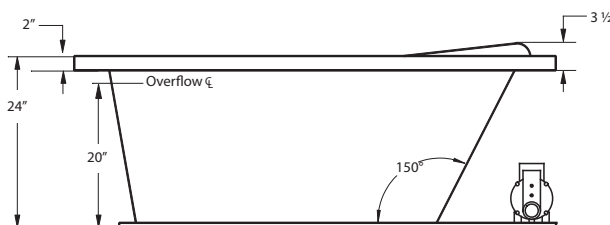

BATH SELECTIONS

JETA WHIRL
HYDROTHERAPY

WHIRL COMBO
HYDROTHERAPY

COLORS

STANDARD (S): WHITE (6385), BISCUIT (6528)

DESIGNER (D): BONE (6345)

*Note: optional pump/blower positions available.
R/B for right side drain, L/B for left side drain*