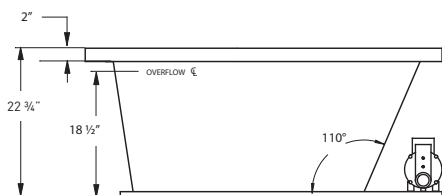

COLORS

STANDARD (S): WHITE (6385), BISCUIT (6528)
DESIGNER (D): BONE (6345)

OPTIONS

GRAB BARS (each)	White, Bone, Biscuit Clear with Metallic Inserts
LED LIGHT	Multi-Colored
MOOD LIGHT Standard on Air & Combo	Clear
COLOR MATCH ACRYLIC SKIRT:	5ft Skirt SKIRT0005
JET TRIM KIT	Polished Chrome
	Polished Brass
	Satin Nickel
	Oil Rubbed Bronze
NECK JET THERAPY SYSTEM (WHITE, BISCUIT) Includes 2 additional rotation jets and Jetted neck pillow	
AROMATHERAPY	
CUSTOM CONTROL LOCATION	
CUSTOM DRAIN/OVERFLOW	
SPECIALTY JET UPGRADE	
ADDITIONAL JET	
CUSTOM CUT DECK LIP	
CUSTOM PUMP LOCATION	
IN-LINE HEATER	
ABS TILE FLANGE	
JETTA WARM (1 BACKREST)	

ACCESSORIES

SPA PILLOWS	Roll-up Gel Pillow (Aqua Blue) 01-88-0020
	Silicone Gel Neck Pillow (Black) 01-88-0024 (Aqua Blue) 01-88-0025
	Soft Neck Pillow (White) 01-88-0010
	Deluxe Contoured Neck Pillow (White) 01-88-0003 (Biscuit) 01-88-0004
	Contoured Gel Seat Cushion (Black) GSC-B1

WASTE & OVERFLOW

CABLE DRIVE	Polished Chrome	WOC27CH
	White	WOC27WH
	Biscuit	WOC27BI
	Polished Brass	WOC27PB
	Satin Nickel	WOC27SN
TOE-TAP	Oil Rubbed Bronze	WOC27OR
	Flat Black	WOC27FB
	Polished Chrome	WOTCH
	White	WOTWH
	Biscuit	WOTBI
TOE-TAP	Polished Brass	WOTPB
	Satin Nickel	WOTSN
	Oil Rubbed Bronze	WOTOR
	Flat Black	WOTFB

UPGRADE OPTION!

New Upgrade Option now available on select Classic Models.
Learn more at jettacorp.com/warm
Not available in conjunction with Whirl Combo option

TO ORDER OR FOR MORE INFORMATION, CALL 1-800-288-7771

CLASSIC