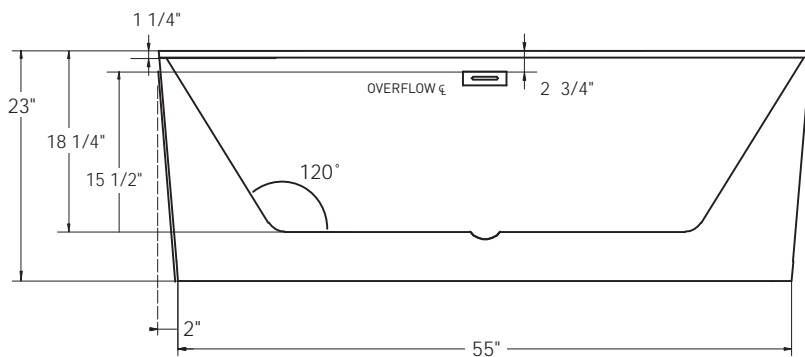

COLORS: WHITE (6385)