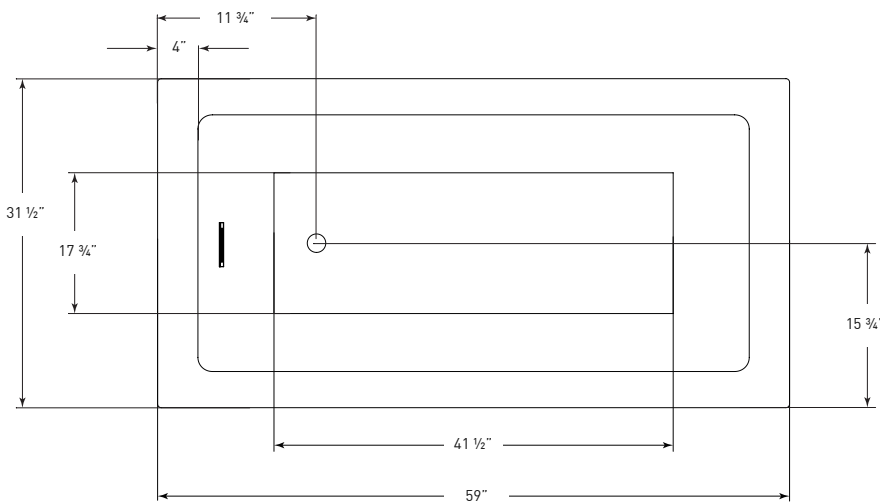

ACCESSORIES & OPTIONS

SPA PILLOWS	Roll-up Gel Pillow (Aqua Blue) 01-88-0020
	Silicone Gel Neck Pillow (Black) 01-88-0024 (Aqua Blue) 01-88-0025
	Soft Neck Pillow (White) 01-88-0010
	Deluxe Contoured Neck Pillow (White) 01-88-0003 (Biscuit) 01-88-0004
	Contoured Gel Seat Cushion (Black) GSC-B1
ABOVE THE FLOOR DRAIN KIT	01-83-0495
ADDITIONAL 10FT EXTENSION CABLE	01-31-0514

TO ORDER OR FOR MORE INFORMATION, CALL 1-800-288-7771

© 2021 Jetta Corporation. All rights reserved. Specifications are subject to change without notice.