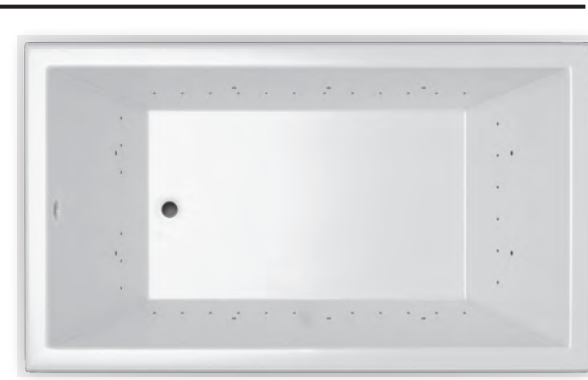

TO ORDER OR FOR MORE INFORMATION, CALL 1-800-288-7771

66" x 36" x 21" | RECTANGLE | 1 PERSON

J52L PORTER

AFFINITY

BATH SELECTIONS

 <p>JETTASOAK HYDROTHERAPY</p>	 <p>JETTAVHIRL HYDROTHERAPY White & Biscuit Only</p>	 <p>JETTAIR HYDROTHERAPY</p>	 <p>JETTARIVER HYDROTHERAPY White Only</p>
 <p>WHIRL COMBO HYDROTHERAPY White & Biscuit Only</p>		 <p>RIVERCOMBO HYDROTHERAPY White Only</p>	