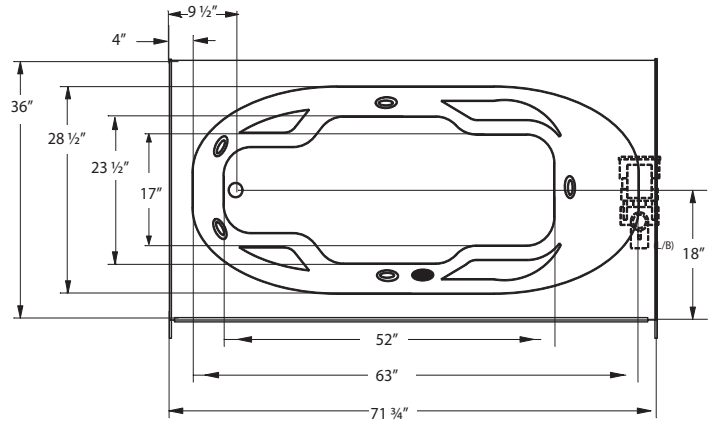

ACCESSORIES

SPA PILLOWS	
	Roll-up Gel Pillow (Aqua Blue) 01-88-0020
	Silicone Gel Neck Pillow (Black) 01-88-0024 (Aqua Blue) 01-88-0025
	Soft Neck Pillow (White) 01-88-0010
	Deluxe Contoured Neck Pillow (White) 01-88-0003 (Biscuit) 01-88-0004
	Contoured Gel Seat Cushion (Black) GSC-B1