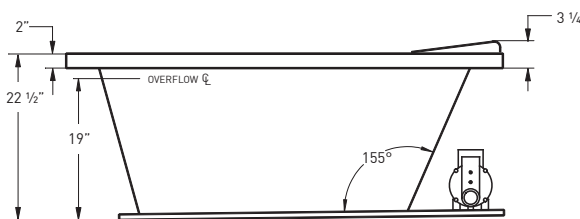

Note: optional pump/blower positions available.
R/B for right side drain, L/B for left side drain