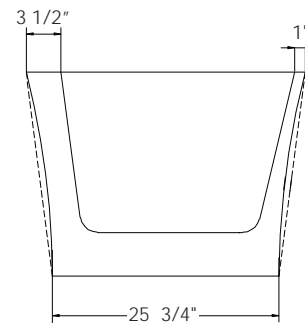

ACCESSORIES & OPTIONS

SPA PILLOWS	Roll-up Gel Pillow (Aqua Blue) 01-88-0020
	Silicone Gel Neck Pillow (Black) 01-88-0024 (Aqua Blue) 01-88-0025
	Soft Neck Pillow (White) 01-88-0010
	Deluxe Contoured Neck Pillow (White) 01-88-0003 (Biscuit) 01-88-0004
	Contoured Gel Seat Cushion (Black) GSC-B1
ABOVE THE FLOOR DRAIN KIT	01-83-0495

TO ORDER OR FOR MORE INFORMATION, CALL 1-800-288-7771

© 2021 Jetta Corporation. All rights reserved. Specifications are subject to change without notice.