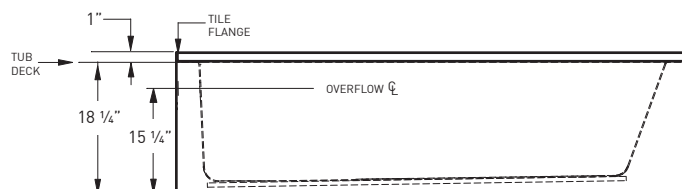

LOFT *E107S*

60" x 32" x 19" | RECTANGLE | 1 PERSON

BATH SELECTIONS

With Integral Skirt

JETTASOAK
HYDROTHERAPY

Above the floor rough with
Integral Skirt

JETTASOAK
HYDROTHERAPY

COLORS

STANDARD (S): WHITE (6385), BISCUIT (6528)

STANDARD

ABOVE THE FLOOR ROUGH

ACCESSORIES

SPA PILLOWS

Roll-up Gel Pillow
(Aqua Blue) 01-88-0020

Silicone Gel Neck Pillow
(Black) 01-88-0024
(Aqua Blue) 01-88-0025

Soft Neck Pillow
(White) 01-88-0010

Deluxe Contoured Neck Pillow
(White) 01-88-0003
(Biscuit) 01-88-0004

Contoured Gel Seat Cushion
(Black) GSC-B1

WASTE & OVERFLOW

TOE-TAP

Polished Chrome	WOTCH
White	WOTWH
Biscuit	WOTBI
Polished Brass	WOTPB
Satin Nickel	WOTSN
Oil Rubbed Bronze	WOTOR
Flat Black	WOTFB