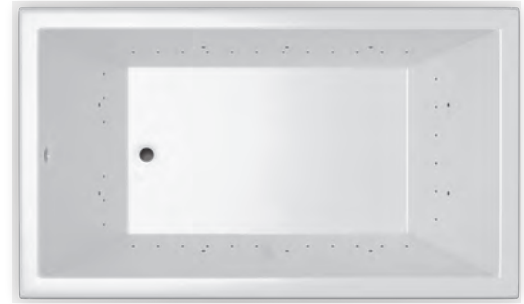

60" x 32" x 21" | RECTANGLE | 1 PERSON

J50L PORTER

AFFINITY

BATH SELECTIONS			
JETTASOAK HYDROTHERAPY	JETTAWHIRL HYDROTHERAPY White & Biscuit Only	JETTAIR HYDROTHERAPY	JETTARIVER HYDROTHERAPY White Only
WHIRL COMBO HYDROTHERAPY White & Biscuit Only		RIVERCOMBO HYDROTHERAPY White Only