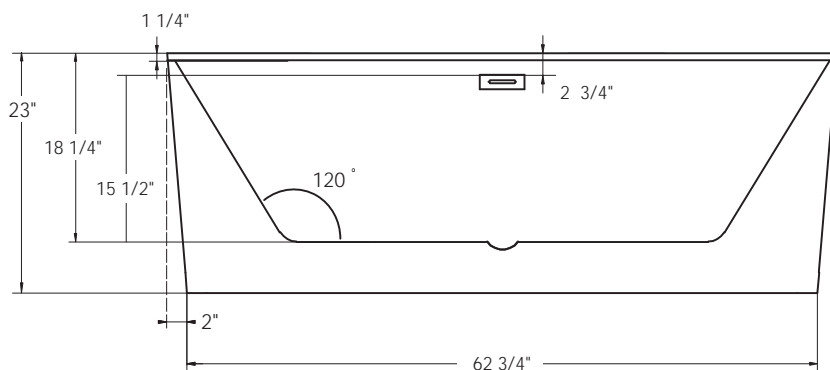

66" x 32" x 23" | RECTANGLE | CENTER DRAIN

J853 RILEY

BATH SELECTIONS

TUB W/ INTEGRATED LINEAR WASTE & OVERFLOW

POLISHED CHROME
(J853-6385NJ-0)

WHITE
(J853-6385NJ-OW)

COLORS: WHITE (6385)

ACCESSORIES & OPTIONS

SPA PILLOWS	Roll-up Gel Pillow (Aqua Blue) 01-88-0020
	Silicone Gel Neck Pillow (Black) 01-88-0024 (Aqua Blue) 01-88-0025
	Soft Neck Pillow (White) 01-88-0010
	Deluxe Contoured Neck Pillow (White) 01-88-0003 (Biscuit) 01-88-0004
	Contoured Gel Seat Cushion (Black) GSC-B1
ABOVE THE FLOOR DRAIN KIT	01-83-0495

TO ORDER OR FOR MORE INFORMATION, CALL 1-800-288-7771

© 2021 Jetta Corporation. All rights reserved. Specifications are subject to change without notice.