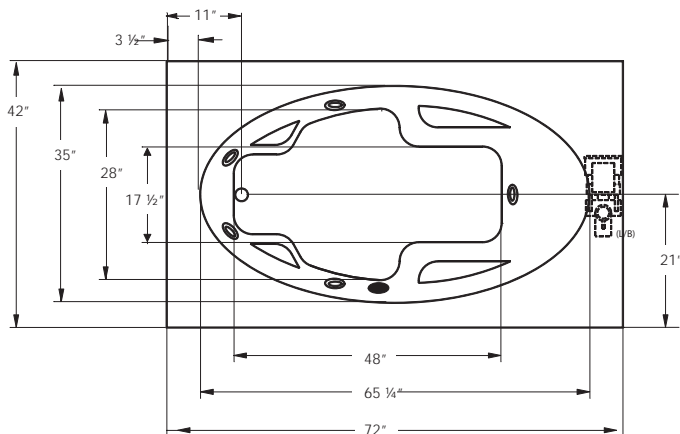

ACCESSORIES

SPA PILLOWS	
	Roll-up Gel Pillow (Aqua Blue) 01-88-0020
	Silicone Gel Neck Pillow (Black) 01-88-0024 (Aqua Blue) 01-88-0025
	Soft Neck Pillow (White) 01-88-0010
	Deluxe Contoured Neck Pillow (White) 01-88-0003 (Biscuit) 01-88-0004
	Contoured Gel Seat Cushion (Black) GSC-B1

WASTE & OVERFLOW

CABLE DRIVE	
	Polished Chrome WOC27CH
	White WOC27WH
	Biscuit WOC27BI
	Polished Brass WOC27PB
	Satin Nickel WOC27SN
	Oil Rubbed Bronze WOC27OR
	Flat Black WOC27FB
TOE-TAP	
	Polished Chrome WOTCH
	White WOTWH
	Biscuit WOTBI
	Polished Brass WOTPB
	Satin Nickel WOTSN
	Oil Rubbed Bronze WOTOR
	Flat Black WOTFB

OPTIONS

ABS TILE FLANGE	
COLOR MATCH ACRYLIC SKIRT On Soaker	6 ft skirt SKIRT0006

ADVANTAGE

TO ORDER OR FOR MORE INFORMATION, CALL 1-800-288-7771

© 2021 Jetta Corporation. All rights reserved. Specifications are subject to change without notice.