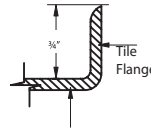

COLORS

STANDARD (S): WHITE (6385), BISCUIT (6528)
DESIGNER (D): BONE (6345)

Note: optional pump positions available.
 R/B for right side drain, L/B for left side drain

ACCESS OPENINGS ON WHIRLPOOLS ONLY

ACCESSORIES