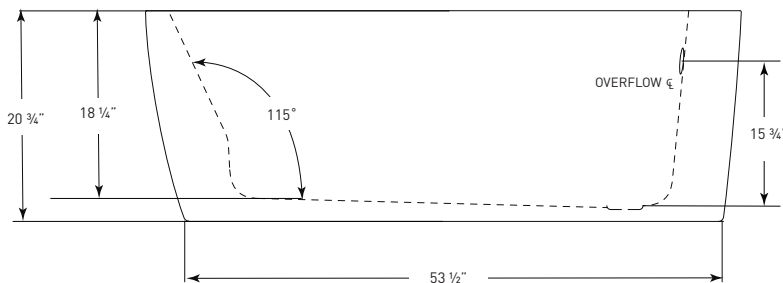

59" x 36" x 21" | OVAL | END DRAIN

J72 AURORA

BATH SELECTIONS

JETTASOAK HYDROTHERAPY	TUB WITH WASTE & OVERFLOW	
	POLISHED CHROME (J72-6385NJ-O)	WHITE (J72-6385NJ-OW)
COLORS: WHITE (6385)		

ACCESSORIES & OPTIONS

SPA PILLOWS	Roll-up Gel Pillow (Aqua Blue) 01-88-0020
	Silicone Gel Neck Pillow (Black) 01-88-0024 (Aqua Blue) 01-88-0025
	Soft Neck Pillow (White) 01-88-0010
	Deluxe Contoured Neck Pillow (White) 01-88-0003 (Biscuit) 01-88-0004
	Contoured Gel Seat Cushion (Black) GSC-B1
ABOVE THE FLOOR DRAIN KIT	01-83-0495

TO ORDER OR FOR MORE INFORMATION, CALL 1-800-288-7771

© 2021 Jetta Corporation. All rights reserved. Specifications are subject to change without notice.