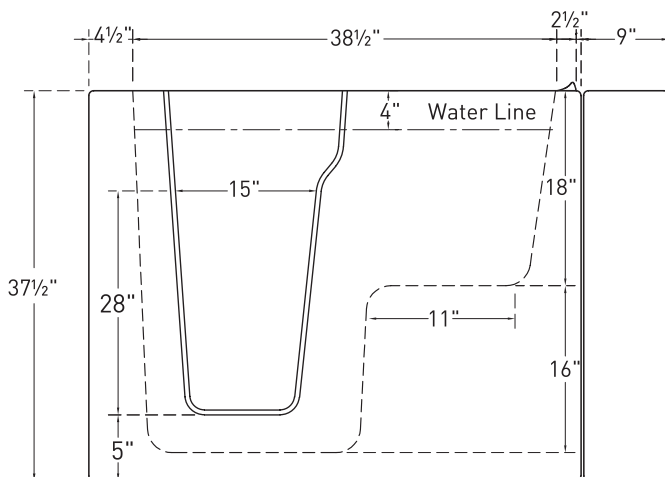

See page 2 for more details

WALK-IN

51" x 30" x 40" | RECTANGLE | 1 PERSON

J90D BROADMOOR

THIS MODEL WITH AN INSWING DOOR IS IDEAL FOR A SMALLER BATHROOM WITH SPACE LIMITATIONS

AVAILABLE PACKAGES

POLISHED CHROME ADA WASTE & OVERFLOW INCLUDED