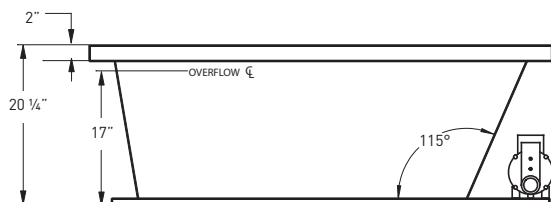

COLORS

STANDARD (S): WHITE (6385), BISCUIT (6528)
DESIGNER (D): BONE (6345)

*Note: optional pump/blower positions available.
R/B for right side drain, L/B for left side drain*