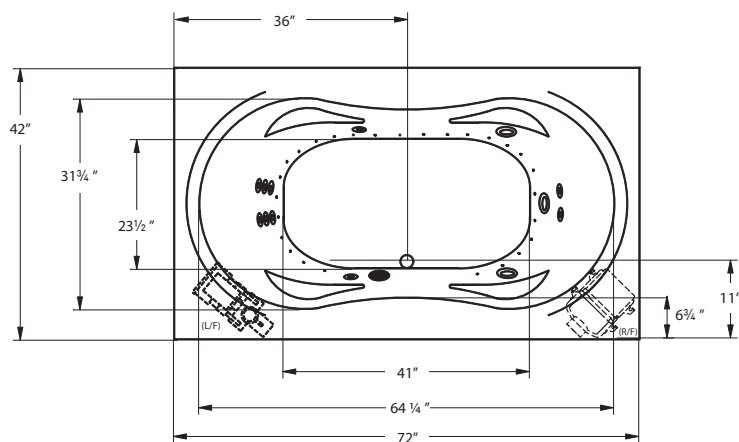

DESIGNER (D): BONE (6345)

Note: optional pump/blower positions available.

ELITE

OPTIONS

GRAB BARS (each)	White, Bone, Biscuit
	Clear with Metallic Inserts
LED LIGHT	Multi-Colored
COLOR MATCH ACRYLIC SKIRT:	6ft Skirt SKIRT0006
MOOD LIGHT <small>Standard on Air & Combo</small>	Clear
JET TRIM KIT	Polished Chrome
	Polished Brass
	Satin Nickel
	Oil Rubbed Bronze
NECK JET THERAPY SYSTEM (WHITE, BISCUIT) <small>Includes 2 additional rotation jets and Jetted neck pillow</small>	
AROMATHERAPY	
CUSTOM CONTROL LOCATION	
CUSTOM DRAIN/OVERFLOW	
SPECIALTY JET UPGRADE	
ADDITIONAL JET	
CUSTOM CUT DECK LIP	
CUSTOM PUMP LOCATION	
IN-LINE HEATER	
ABS TILE FLANGE	