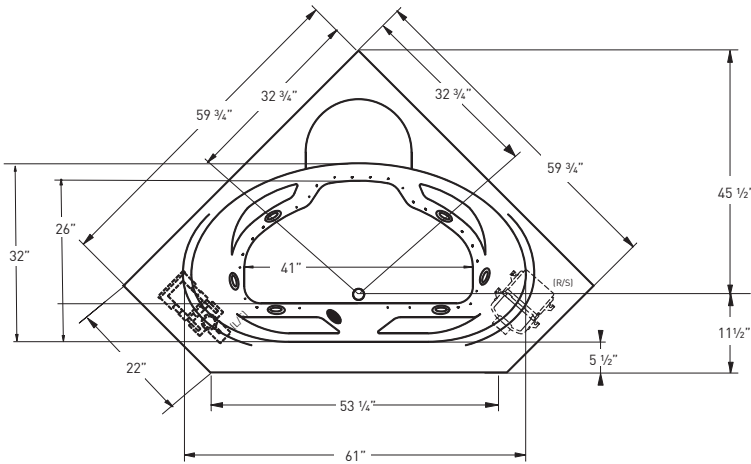

ACCESSORIES

SPA PILLOWS

- Roll-up Gel Pillow (Aqua Blue) 01-88-0020
- Silicone Gel Neck Pillow (Black) 01-88-0024 (Aqua Blue) 01-88-0025
- Soft Neck Pillow (White) 01-88-0010
- Deluxe Contoured Neck Pillow (White) 01-88-0003 (Biscuit) 01-88-0004
- Contoured Gel Seat Cushion (Black) GSC-B1

OPTIONS

GRAB BARS (each)

- White, Bone, Biscuit
- Clear with Metallic Inserts

LED LIGHT

Multi-Colored

MOOD LIGHT
Standard on Air & Combo

Clear

JET TRIM KIT

- Polished Chrome
- Polished Brass
- Satin Nickel
- Oil Rubbed Bronze

NECK JET THERAPY SYSTEM (WHITE, BISCUIT)

AROMATHERAPY

CUSTOM CONTROL LOCATION

CUSTOM DRAIN/OVERFLOW

SPECIALTY JET UPGRADE

ADDITIONAL JET

CUSTOM CUT DECK LIP

CUSTOM PUMP LOCATION

IN-LINE HEATER

ABS TILE FLANGE

WASTE & OVERFLOW

CABLE DRIVE

Polished Chrome	WOC27CH
White	WOC27WH
Biscuit	WOC27BI
Polished Brass	WOC27PB
Satin Nickel	WOC27SN
Oil Rubbed Bronze	WOC27OR
Flat Black	WOC27FB

TOE-TAP

Polished Chrome	WOTCH
White	WOTWH
Biscuit	WOTBI
Polished Brass	WOTPB
Satin Nickel	WOTSN
Oil Rubbed Bronze	WOTOR
Flat Black	WOTFB

CLASSIC

TO ORDER OR FOR MORE INFORMATION, CALL 1-800-288-7771

© 2021 Jetta Corporation. All rights reserved. Specifications are subject to change without notice.