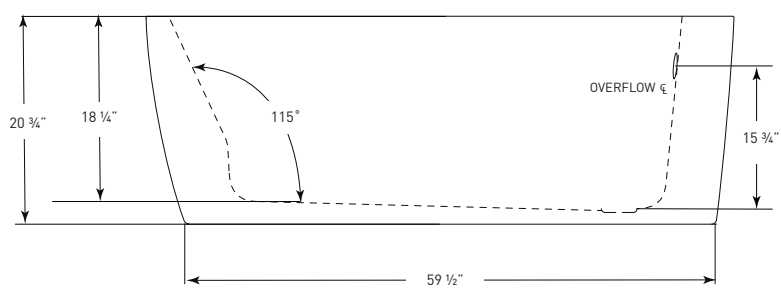

ACCESSORIES & OPTIONS

SPA PILLOWS	Roll-up Gel Pillow (Aqua Blue) 01-88-0020
	Silicone Gel Neck Pillow (Black) 01-88-0024 (Aqua Blue) 01-88-0025
	Soft Neck Pillow (White) 01-88-0010
	Deluxe Contoured Neck Pillow (White) 01-88-0003 (Biscuit) 01-88-0004
	Contoured Gel Seat Cushion (Black) GSC-B1
ABOVE THE FLOOR DRAIN KIT	01-83-0495

TO ORDER OR FOR MORE INFORMATION, CALL 1-800-288-7771