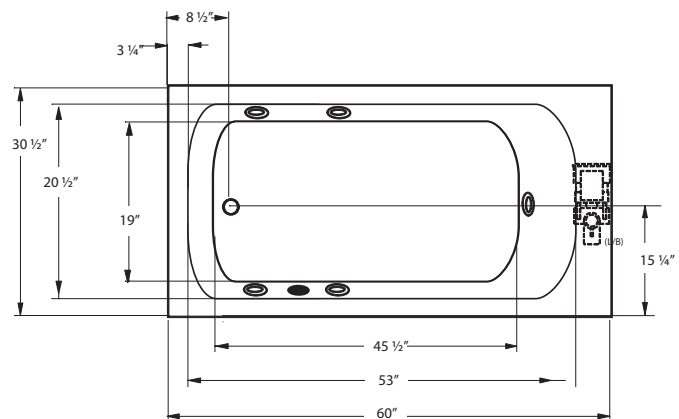

COLORS

STANDARD (S): WHITE (6385), BISCUIT (6528)
DESIGNER (D): BONE (6345)

Note: optional pump positions available.
R/B for right side drain, L/B for left side drain