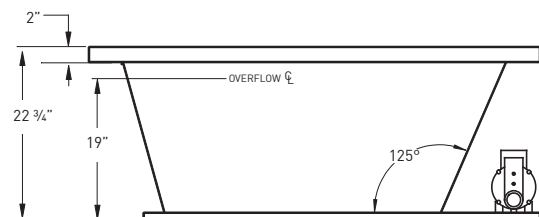

ACCESSORIES

SPA PILLOWS	Roll-up Gel Pillow (Aqua Blue) 01-88-0020	
	Silicone Gel Neck Pillow (Black) 01-88-0024 (Aqua Blue) 01-88-0025	
	Soft Neck Pillow (White) 01-88-0010	
	Deluxe Contoured Neck Pillow (White) 01-88-0003 (Biscuit) 01-88-0004	
	Contoured Gel Seat Cushion (Black) GSC-B1	

OPTIONS

ABS TILE FLANGE	
COLOR MATCH ACRYLIC SKIRT On Soaker	5 ft skirt SKIRT0005

WASTE & OVERFLOW

CABLE DRIVE	Polished Chrome	WOC27CH
	White	WOC27WH
	Biscuit	WOC27BI
	Polished Brass	WOC27PB
	Satin Nickel	WOC27SN
	Oil Rubbed Bronze	WOC27OR
Flat Black	WOC27FB	
TOE-TAP	Polished Chrome	WOTCH
	White	WOTWH
	Biscuit	WOTBI
	Polished Brass	WOTPB
	Satin Nickel	WOTSN
	Oil Rubbed Bronze	WOTOR
Flat Black	WOTFB	

ADVANTAGE

TO ORDER OR FOR MORE INFORMATION, CALL 1-800-288-7771

© 2021 Jetta Corporation. All rights reserved. Specifications are subject to change without notice.