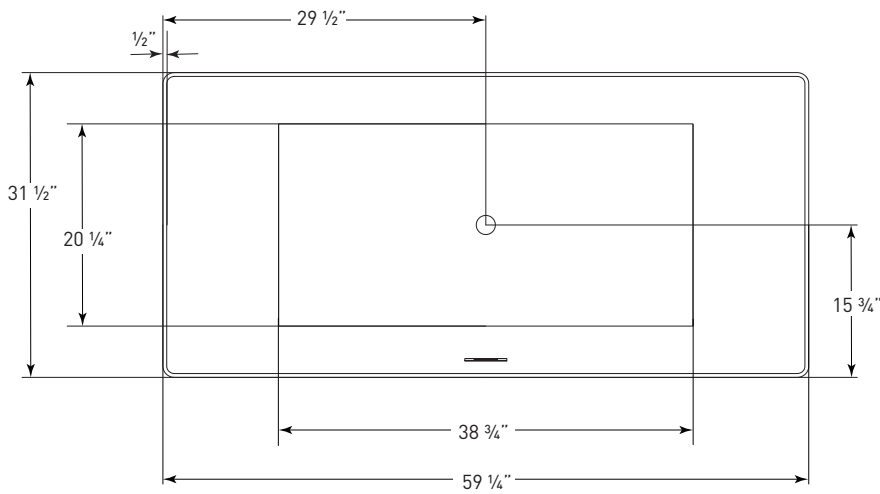

ACCESSORIES & OPTIONS

SPA PILLOWS	Roll-up Gel Pillow (Aqua Blue) 01-88-0020
	Silicone Gel Neck Pillow (Black) 01-88-0024 (Aqua Blue) 01-88-0025
	Soft Neck Pillow (White) 01-88-0010
	Deluxe Contoured Neck Pillow (White) 01-88-0003 (Biscuit) 01-88-0004
	Contoured Gel Seat Cushion (Black) GSC-B1
ABOVE THE FLOOR DRAIN KIT	01-83-0495
FOAM INSULATION	

TO ORDER OR FOR MORE INFORMATION, CALL 1-800-288-7771

© 2021 Jetta Corporation. All rights reserved. Specifications are subject to change without notice.