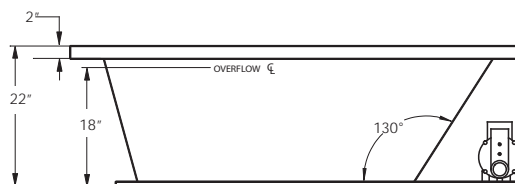

ACCESSORIES

SPA PILLOWS	
	Roll-up Gel Pillow (Aqua Blue) 01-88-0020
	Silicone Gel Neck Pillow (Black) 01-88-0024 (Aqua Blue) 01-88-0025
	Soft Neck Pillow (White) 01-88-0010
	Deluxe Contoured Neck Pillow (White) 01-88-0003 (Biscuit) 01-88-0004
	Contoured Gel Seat Cushion (Black) GSC-B1

WASTE & OVERFLOW

CABLE DRIVE	
	Polished Chrome WOC27CH
	White WOC27WH
	Biscuit WOC27BI
	Polished Brass WOC27PB
	Satin Nickel WOC27SN
	Oil Rubbed Bronze WOC27OR
	Flat Black WOC27FB
TOE-TAP	
	Polished Chrome WOTCH
	White WOTWH
	Biscuit WOTBI
	Polished Brass WOTPB
	Satin Nickel WOTSN
	Oil Rubbed Bronze WOTOR
	Flat Black WOTFB

OPTIONS

ABS TILE FLANGE	
COLOR MATCH ACRYLIC SKIRT On Soaker	6 ft skirt SKIRT0006

ADVANTAGE

TO ORDER OR FOR MORE INFORMATION, CALL 1-800-288-7771

© 2021 Jetta Corporation. All rights reserved. Specifications are subject to change without notice.