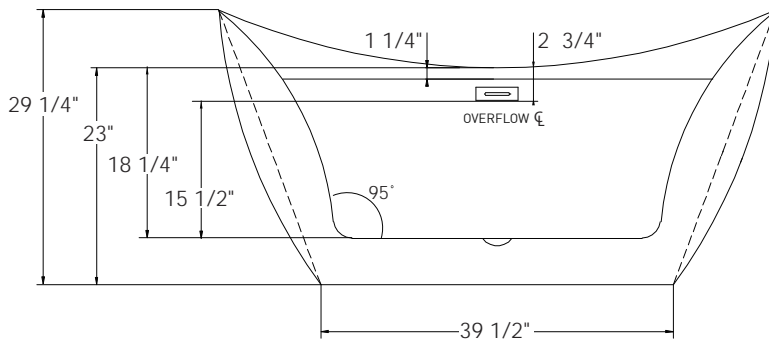

ACCESSORIES & OPTIONS

SPA PILLOWS	Roll-up Gel Pillow (Aqua Blue) 01-88-0020
	Silicone Gel Neck Pillow (Black) 01-88-0024 (Aqua Blue) 01-88-0025
	Soft Neck Pillow (White) 01-88-0010
	Deluxe Contoured Neck Pillow (White) 01-88-0003 (Biscuit) 01-88-0004
	Contoured Gel Seat Cushion (Black) GSC-B1
ABOVE THE FLOOR DRAIN KIT	01-83-0495

TO ORDER OR FOR MORE INFORMATION, CALL 1-800-288-7771

© 2021 Jetta Corporation. All rights reserved. Specifications are subject to change without notice.