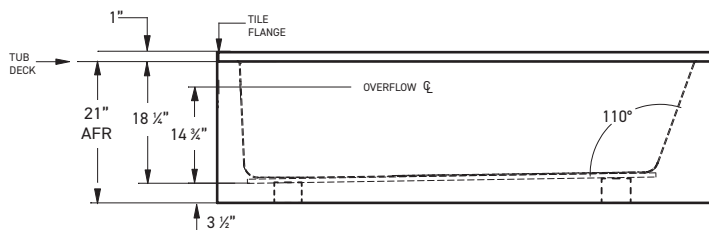

ABOVE THE FLOOR ROUGH

ACCESSORIES

SPA PILLOWS

Roll-up Gel Pillow
(Aqua Blue) 01-88-0020

Silicone Gel Neck Pillow
(Black) 01-88-0024
(Aqua Blue) 01-88-0025

Soft Neck Pillow
(White) 01-88-0010

Deluxe Contoured Neck Pillow
(White) 01-88-0003
(Biscuit) 01-88-0004

Contoured Gel Seat Cushion
(Black) GSC-B1

WASTE & OVERFLOW

TOE-TAP

Polished Chrome	WOTCH
White	WOTWH
Biscuit	WOTBI
Polished Brass	WOTPB
Satin Nickel	WOTSN
Oil Rubbed Bronze	WOTOR
Flat Black	WOTFB