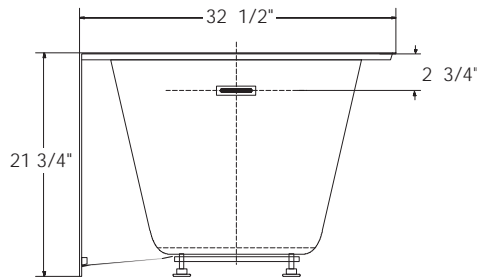

ADVANTAGE

ACCESSORIES & OPTIONS

SPA PILLOWS	Roll-up Gel Pillow (Aqua Blue) 01-88-0020
	Silicone Gel Neck Pillow (Black) 01-88-0024 (Aqua Blue) 01-88-0025
	Soft Neck Pillow (White) 01-88-0010
	Deluxe Contoured Neck Pillow (White) 01-88-0003 (Biscuit) 01-88-0004
	Contoured Gel Seat Cushion (Black) GSC-B1
ABOVE THE FLOOR DRAIN KIT	01-83-0495

TO ORDER OR FOR MORE INFORMATION, CALL 1-800-288-7771

© 2020 Jetta Corporation. All rights reserved. Specifications are subject to change without notice.