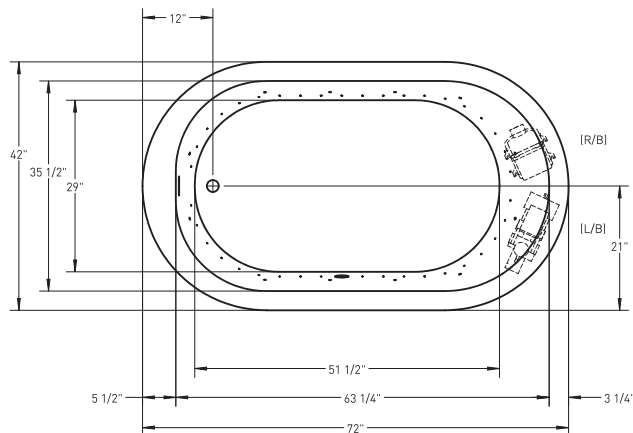

COLORS

STANDARD (S): WHITE (6385)
DESIGNER (D): BISCUIT (6528), BONE (6345)

*Note: optional pump/blower positions available.
R/B for right side drain, L/B for left side drain*