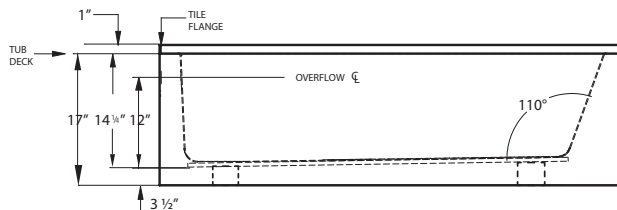

ABOVE THE FLOOR ROUGH

ACCESSORIES

SPA PILLOWS

- Roll-up Gel Pillow (Aqua Blue) 01-88-0020
- Silicone Gel Neck Pillow (Black) 01-88-0024 (Aqua Blue) 01-88-0025
- Soft Neck Pillow (White) 01-88-0010
- Deluxe Contoured Neck Pillow (White) 01-88-0003 (Biscuit) 01-88-0004
- Contoured Gel Seat Cushion (Black) GSC-B1

WASTE & OVERFLOW

TOE-TAP

Polished Chrome	WOTCH
White	WOTWH
Biscuit	WOTBI
Polished Brass	WOTPB
Satin Nickel	WOTSN
Oil Rubbed Bronze	WOTOR
Flat Black	WOTFB

ADVANTAGE

TO ORDER OR FOR MORE INFORMATION, CALL 1-800-288-7771

© 2021 Jetta Corporation. All rights reserved. Specifications are subject to change without notice.