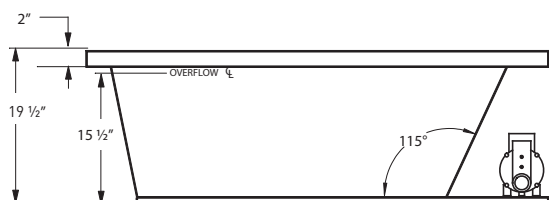

COLORS

STANDARD (S): WHITE (6385), BISCUIT (6528)

Note: R/B for right side drain, L/B for left side drain