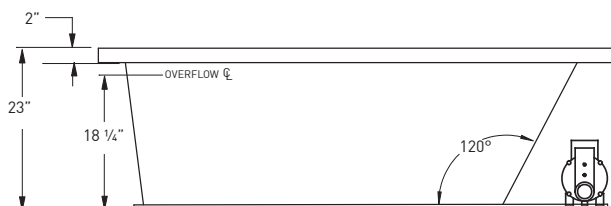

COLORS

STANDARD (S): WHITE (6385), BISCUIT (6528)
DESIGNER (D): BONE (6345)

*Note: optional pump/blower positions available.
R/B for right side drain, L/B for left side drain*