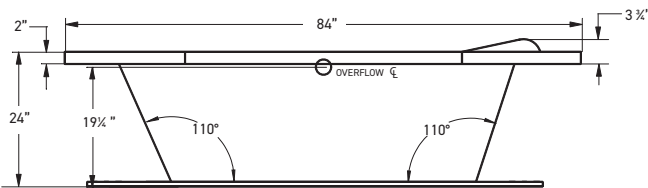

COLORS

STANDARD (S): WHITE (6385), BISCUIT (6528)
DESIGNER (D): BONE (6345)

Note: optional pump/blower positions available.