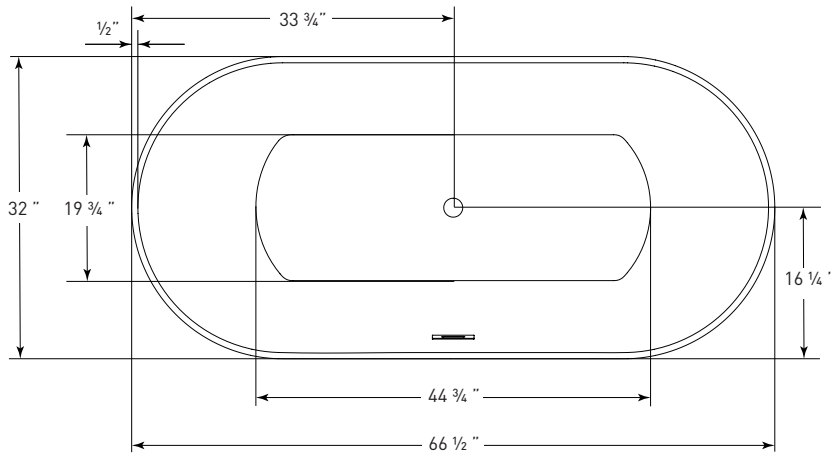

ACCESSORIES & OPTIONS

SPA PILLOWS	Roll-up Gel Pillow (Aqua Blue) 01-88-0020
	Silicone Gel Neck Pillow (Black) 01-88-0024 (Aqua Blue) 01-88-0025
	Soft Neck Pillow (White) 01-88-0010
	Deluxe Contoured Neck Pillow (White) 01-88-0003 (Biscuit) 01-88-0004
	Contoured Gel Seat Cushion (Black) GSC-B1
ABOVE THE FLOOR DRAIN KIT	01-83-0495
FOAM INSULATION	

TO ORDER OR FOR MORE INFORMATION, CALL 1-800-288-7771

© 2021 Jetta Corporation. All rights reserved. Specifications are subject to change without notice.