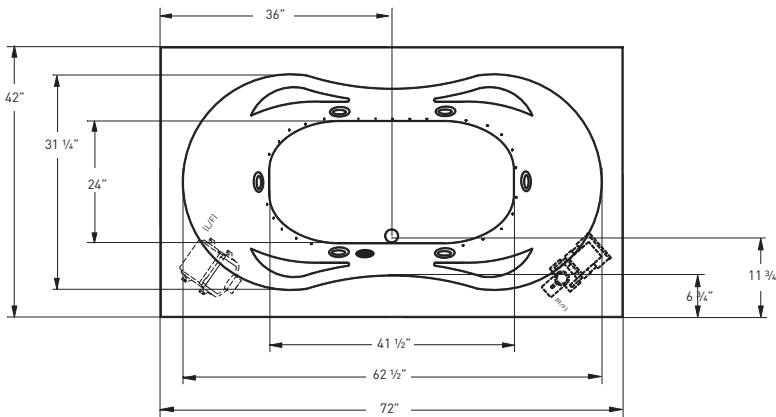

Note: optional pump/blower positions available.

ACCESSORIES

SPA PILLOWS

- Roll-up Gel Pillow (Aqua Blue) 01-88-0020
- Silicone Gel Neck Pillow (Black) 01-88-0024 (Aqua Blue) 01-88-0025
- Soft Neck Pillow (White) 01-88-0010
- Deluxe Contoured Neck Pillow (White) 01-88-0003 (Biscuit) 01-88-0004
- Contoured Gel Seat Cushion (Black) GSC-B1