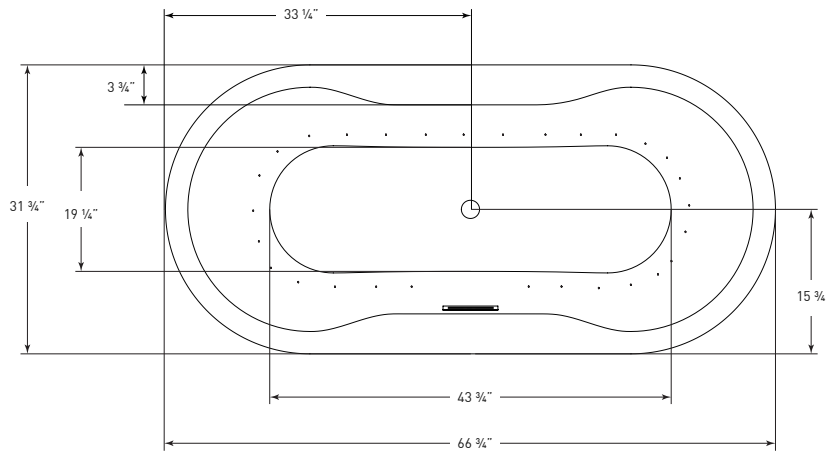

ACCESSORIES & OPTIONS

SPA PILLOWS	Roll-up Gel Pillow (Aqua Blue) 01-88-0020
	Silicone Gel Neck Pillow (Black) 01-88-0024 (Aqua Blue) 01-88-0025
	Soft Neck Pillow (White) 01-88-0010
	Deluxe Contoured Neck Pillow (White) 01-88-0003 (Biscuit) 01-88-0004
	Contoured Gel Seat Cushion (Black) GSC-B1
ABOVE THE FLOOR DRAIN KIT	01-83-0495
ADDITIONAL 10FT EXTENSION CABLE	01-31-0514

TO ORDER OR FOR MORE INFORMATION, CALL 1-800-288-7771

© 2021 Jetta Corporation. All rights reserved. Specifications are subject to change without notice.