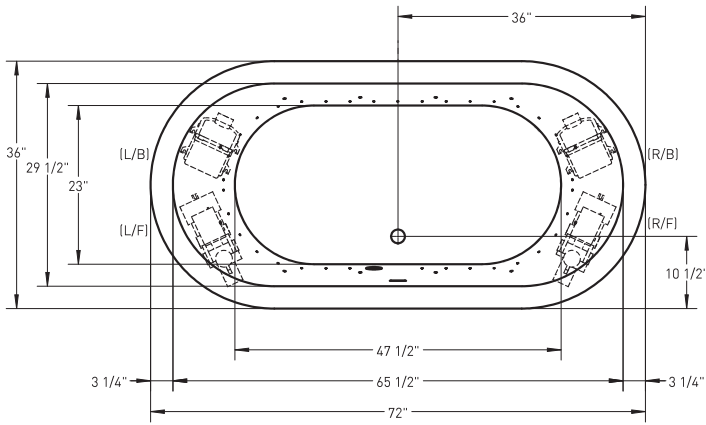

DARBY J47L

72" x 36" x 21" | OVAL | 2 PERSON

AFFINITY

BATH SELECTIONS

JETTASOAK
HYDROTHERAPY

JETTAVHIRL
HYDROTHERAPY
White & Biscuit Only

JETTAIR
HYDROTHERAPY

WHIRL COMBO
HYDROTHERAPY
White & Biscuit Only

COLORS

STANDARD (S): WHITE (6385)

DESIGNER (D): BISCUIT (6528), BONE (6345)

Note: optional pump/blower positions available.

OPTIONS

GRAB BARS (each)	White, Bone, Biscuit
	Clear with Metallic Inserts
LED LIGHT Standard on Air & Combo	Multi-Colored
MOOD LIGHT	Clear
CUSTOM PUMP LOCATION	
IN-LINE HEATER	
ABS TILE FLANGE	
DRILL FOR ROUND OVERFLOW	
NEW! JETTAWARM UPGRADE (2 BACKRESTS)	

WASTE & OVERFLOW

LINEAR DRAINS MUST BE PURCHASED WITH EACH AFFINITY TUB	Polished Chrome	01-83-0420
	White	01-83-0400
	Biscuit	01-83-0410
	Bone	01-83-0470
	Polished Brass	01-83-0450
	Polished Nickel	01-83-0460
	Satin Nickel	01-83-0440
	Oil Rubbed Bronze	01-83-0430
	Flat Black	01-83-0480

ACCESSORIES

SPA PILLOWS	Roll-up Gel Pillow (Aqua Blue) 01-88-0020
	Silicone Gel Neck Pillow (Black) 01-88-0024 (Aqua Blue) 01-88-0025
	Soft Neck Pillow (White) 01-88-0010
	Deluxe Contoured Neck Pillow (White) 01-88-0003 (Biscuit) 01-88-0004
	Contoured Gel Seat Cushion (Black) GSC-B1

TO ORDER OR FOR MORE INFORMATION, CALL 1-800-288-7771