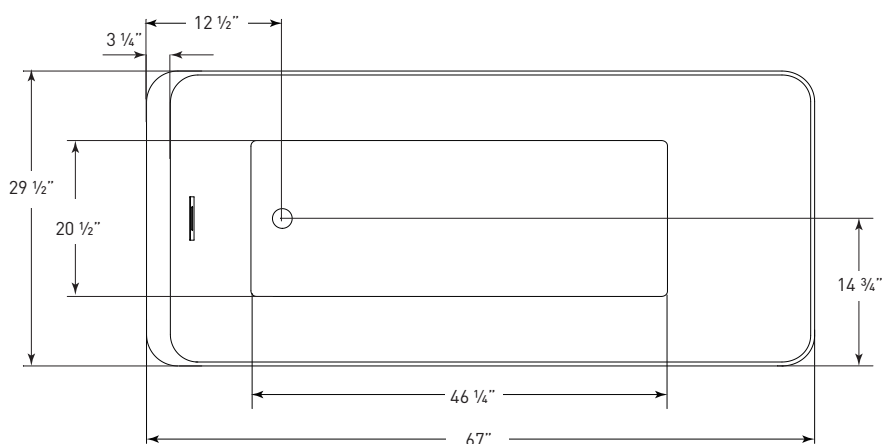

ORION *J840*

67" x 30" x 23" | RECTANGLE | END DRAIN

BATH SELECTIONS

TUB WITH INTEGRATED LINEAR WASTE & OVERFLOW

POLISHED CHROME
(J840-6385NJ-R)

WHITE
(J840-6385NJ-RW)

COLORS: WHITE (6385)

ACCESSORIES & OPTIONS

SPA PILLOWS	Roll-up Gel Pillow (Aqua Blue) 01-88-0020
	Silicone Gel Neck Pillow (Black) 01-88-0024 (Aqua Blue) 01-88-0025
	Soft Neck Pillow (White) 01-88-0010
	Deluxe Contoured Neck Pillow (White) 01-88-0003 (Biscuit) 01-88-0004
	Contoured Gel Seat Cushion (Black) GSC-B1
ABOVE THE FLOOR DRAIN KIT	01-83-0495

TO ORDER OR FOR MORE INFORMATION, CALL 1-800-288-7771

© 2021 Jetta Corporation. All rights reserved. Specifications are subject to change without notice.