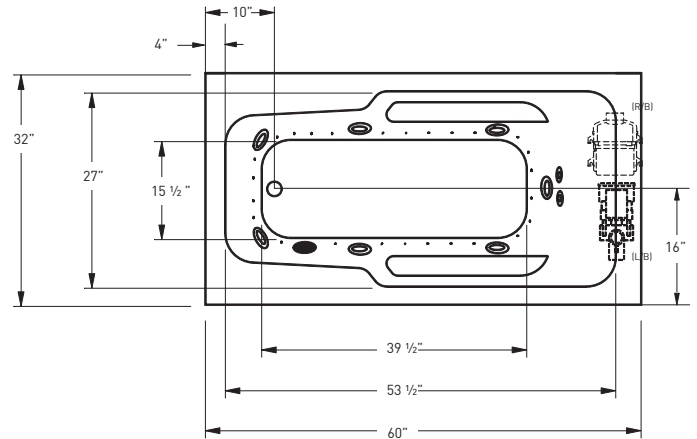

COLORS

STANDARD (S): WHITE (6385), BISCUIT (6528)
DESIGNER (D): BONE (6345)

*Note: optional pump/blower positions available.
R/B for right side drain, L/B for left side drain*