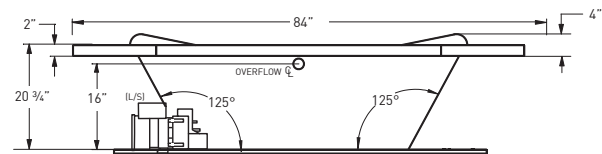

ACCESSORIES

SPA PILLOWS	
	Roll-up Gel Pillow (Aqua Blue) 01-88-0020
	Silicone Gel Neck Pillow (Black) 01-88-0024 (Aqua Blue) 01-88-0025
	Soft Neck Pillow (White) 01-88-0010
	Deluxe Contoured Neck Pillow (White) 01-88-0003 (Biscuit) 01-88-0004
	Contoured Gel Seat Cushion (Black) GSC-B1

OPTIONS

ABS TILE FLANGE

WASTE & OVERFLOW

CABLE DRIVE		
	Polished Chrome	WOC27CH
	White	WOC27WH
	Biscuit	WOC27BI
	Polished Brass	WOC27PB
	Satin Nickel	WOC27SN
	Oil Rubbed Bronze	WOC27OR
	Flat Black	WOC27FB
TOE-TAP		
	Polished Chrome	WOTCH
	White	WOTWH
	Biscuit	WOTBI
	Polished Brass	WOTPB
	Satin Nickel	WOTSN
	Oil Rubbed Bronze	WOTOR
	Flat Black	WOTFB

ADVANTAGE

TO ORDER OR FOR MORE INFORMATION, CALL 1-800-288-7771

© 2021 Jetta Corporation. All rights reserved. Specifications are subject to change without notice.