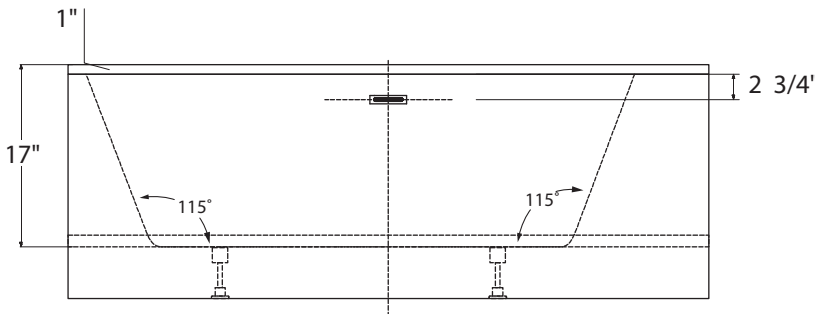

POLISHED CHROME

WHITE

COLORS: WHITE (6385)

CLASSIC

ACCESSORIES & OPTIONS

SPA PILLOWS	Roll-up Gel Pillow (Aqua Blue) 01-88-0020
	Silicone Gel Neck Pillow (Black) 01-88-0024 (Aqua Blue) 01-88-0025
	Soft Neck Pillow (White) 01-88-0010
	Deluxe Contoured Neck Pillow (White) 01-88-0003 (Biscuit) 01-88-0004
	Contoured Gel Seat Cushion (Black) GSC-B1
ABOVE THE FLOOR DRAIN KIT	01-83-0495