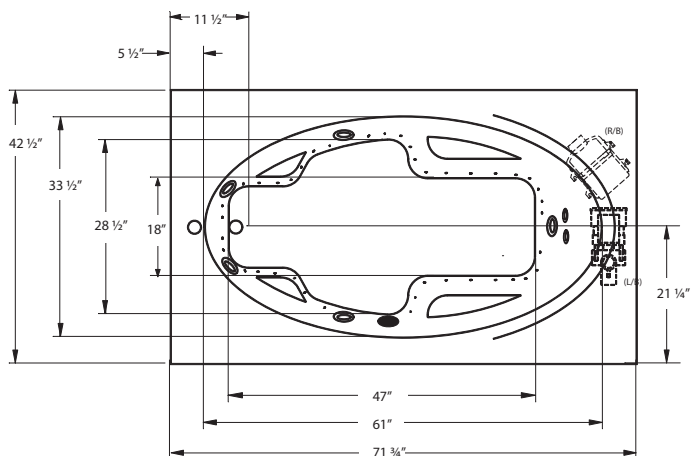

DESIGNER

OPTIONS		ACCESSORIES		
GRAB BARS (each)	White, Bone, Biscuit	SPA PILLOWS	Roll-up Gel Pillow (Aqua Blue) 01-88-0020	
	Clear with Metallic Inserts		Silicone Gel Neck Pillow (Black) 01-88-0024 (Aqua Blue) 01-88-0025	
LED LIGHT	Multi-Colored		Soft Neck Pillow (White) 01-88-0010	
COLOR MATCH ACRYLIC SKIRT:	6ft Skirt SKIRT0006		Deluxe Contoured Neck Pillow (White) 01-88-0003 (Biscuit) 01-88-0004	
MOOD LIGHT <small>Standard on Air & Combo</small>	Clear		Contoured Gel Seat Cushion (Black) GSC-B1	
JET TRIM KIT	Polished Chrome		WASTE & OVERFLOW	
	Polished Brass	CABLE DRIVE	Polished Chrome	WOC27CH
	Satin Nickel		White	WOC27WH
	Oil Rubbed Bronze		Biscuit	WOC27BI
	Polished Brass		WOC27PB	
NECK JET THERAPY SYSTEM (WHITE, BISCUIT) <small>Includes 2 additional rotation jets and Jetted neck pillow</small>		Satin Nickel	WOC27SN	
AROMATHERAPY		Oil Rubbed Bronze	WOC27OR	
CUSTOM CONTROL LOCATION		Flat Black	WOC27FB	
CUSTOM DRAIN/OVERFLOW		TOE-TAP	Polished Chrome	WOTCH
SPECIALTY JET UPGRADE			White	WOTWH
ADDITIONAL JET			Biscuit	WOTBI
CUSTOM CUT DECK LIP			Polished Brass	WOTPB
CUSTOM PUMP LOCATION		Satin Nickel	WOTSN	
IN-LINE HEATER		Oil Rubbed Bronze	WOTOR	
ABS TILE FLANGE		Flat Black	WOTFB	