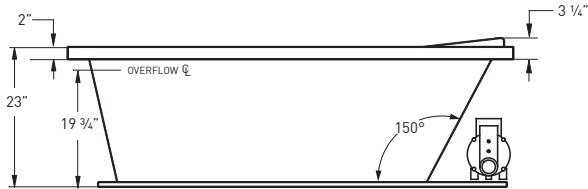

COLORS

STANDARD (S): WHITE (6385), BISCUIT (6528)
DESIGNER (D): BONE (6345)

*Note: optional pump/blower positions available.
R/B for right side drain, L/B for left side drain*