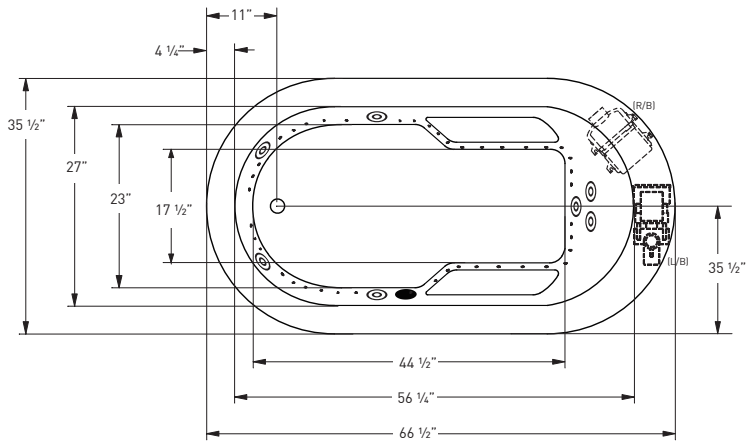

COLORS

STANDARD (S): WHITE (6385), BISCUIT (6528)
DESIGNER (D): BONE (6345)

*Note: optional pump/blower positions available.
R/B for right side drain, L/B for left side drain*