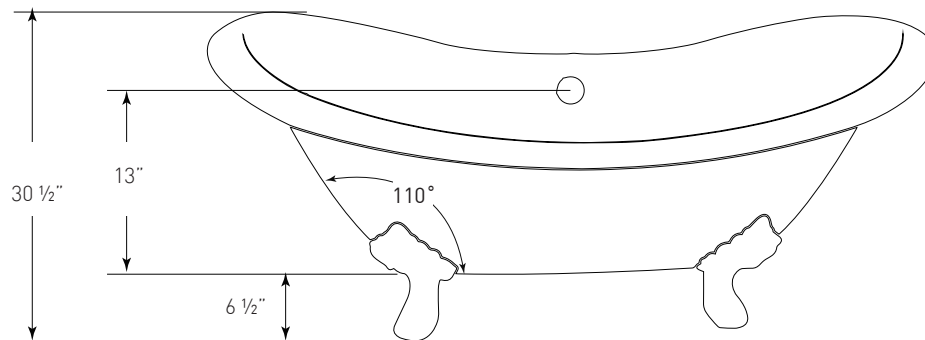

JETTASOAK
HYDROTHERAPY

DOUBLE SLIPPER TUB WITH FEET

POLISHED CHROME FEET
(70-21-ADES-NH-CP)

BRUSHED NICKEL FEET
(70-21-ADES-NH-BN)

BRONZE FEET
(70-21-ADES-NH-ORB)

COLORS: WHITE (6385)

ACCESSORIES & OPTIONS

SPA PILLOWS	Roll-up Gel Pillow (Aqua Blue) 01-88-0020
	Silicone Gel Neck Pillow (Black) 01-88-0024 (Aqua Blue) 01-88-0025
	Soft Neck Pillow (White) 01-88-0010
	Deluxe Contoured Neck Pillow (White) 01-88-0003 (Biscuit) 01-88-0004
	Contoured Gel Seat Cushion (Black) GSC-B1