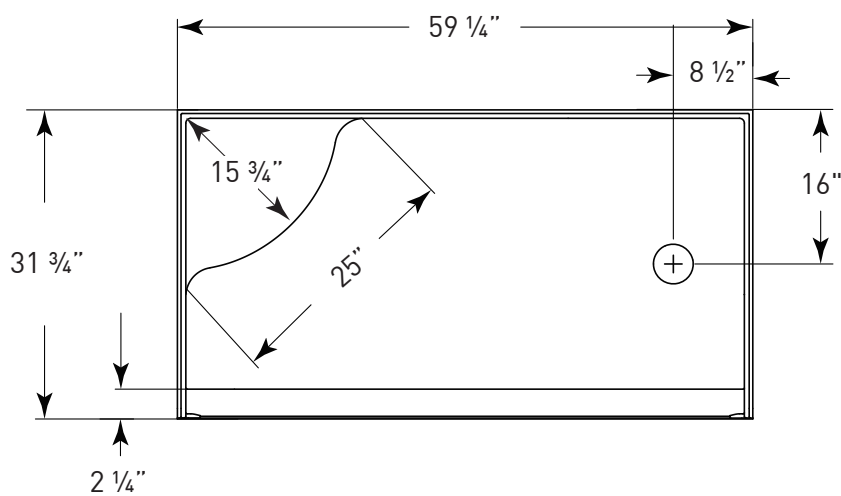

Shower Drain SBD-PC sold separately and recommended for all Jetta Shower Bases