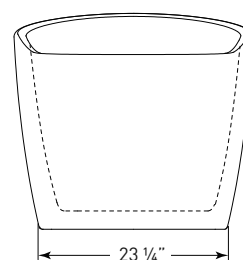

59" x 31" x 29" | OVAL | END DRAIN

J87 LUCID

BATH SELECTIONS

TUB WITH INTEGRATED LINEAR WASTE & OVERFLOW

POLISHED CHROME
(J87--6385NJ-0)

WHITE
(J87--6385NJ-OW)

COLORS: WHITE (6385)

ACCESSORIES & OPTIONS

SPA PILLOWS	Roll-up Gel Pillow (Aqua Blue) 01-88-0020
	Silicone Gel Neck Pillow (Black) 01-88-0024 (Aqua Blue) 01-88-0025
	Soft Neck Pillow (White) 01-88-0010
	Deluxe Contoured Neck Pillow (White) 01-88-0003 (Biscuit) 01-88-0004
	Contoured Gel Seat Cushion (Black) GSC-B1
ABOVE THE FLOOR DRAIN KIT	01-83-0495
FOAM INSULATION	

TO ORDER OR FOR MORE INFORMATION, CALL 1-800-288-7771

© 2021 Jetta Corporation. All rights reserved. Specifications are subject to change without notice.