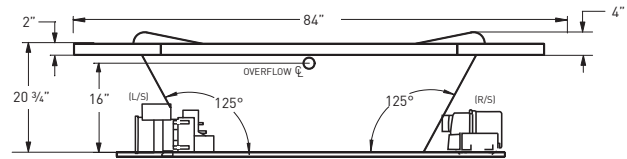

ACCESSORIES

SPA PILLOWS

- Roll-up Gel Pillow (Aqua Blue) 01-88-0020
- Silicone Gel Neck Pillow (Black) 01-88-0024 (Aqua Blue) 01-88-0025
- Soft Neck Pillow (White) 01-88-0010
- Deluxe Contoured Neck Pillow (White) 01-88-0003 (Biscuit) 01-88-0004
- Contoured Gel Seat Cushion (Black) GSC-B1

OPTIONS

GRAB BARS (each)

- White, Bone, Biscuit
- Clear with Metallic Inserts

LED LIGHT

Multi-Colored

MOOD LIGHT
Standard on Air & Combo

Clear

JET TRIM KIT

- Polished Chrome
- Polished Brass
- Satin Nickel
- Oil Rubbed Bronze

NECK JET THERAPY SYSTEM (WHITE, BISCUIT)

AROMATHERAPY

CUSTOM CONTROL LOCATION

CUSTOM DRAIN/OVERFLOW

SPECIALTY JET UPGRADE

ADDITIONAL JET

CUSTOM CUT DECK LIP

CUSTOM PUMP LOCATION

IN-LINE HEATER

ABS TILE FLANGE

WASTE & OVERFLOW

CABLE DRIVE

Polished Chrome	WOC27CH
White	WOC27WH
Biscuit	WOC27BI
Polished Brass	WOC27PB
Satin Nickel	WOC27SN
Oil Rubbed Bronze	WOC27OR
Flat Black	WOC27FB

TOE-TAP

Polished Chrome	WOTCH
White	WOTWH
Biscuit	WOTBI
Polished Brass	WOTPB
Satin Nickel	WOTSN
Oil Rubbed Bronze	WOTOR
Flat Black	WOTFB

CLASSIC

TO ORDER OR FOR MORE INFORMATION, CALL 1-800-288-7771

© 2021 Jetta Corporation. All rights reserved. Specifications are subject to change without notice.