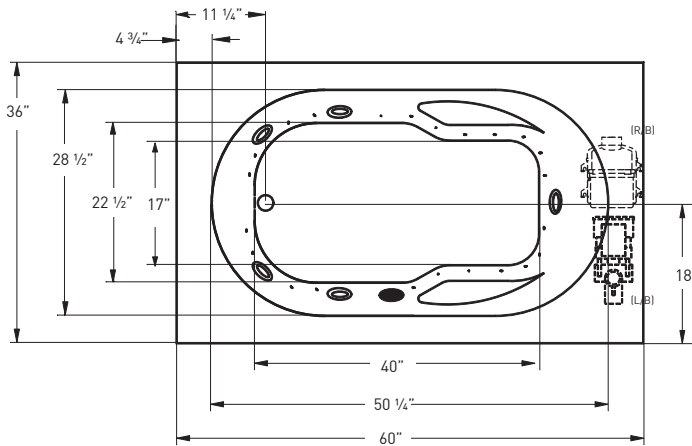

ACCESSORIES

SPA PILLOWS

- Roll-up Gel Pillow (Aqua Blue) 01-88-0020
- Silicone Gel Neck Pillow (Black) 01-88-0024 (Aqua Blue) 01-88-0025
- Soft Neck Pillow (White) 01-88-0010
- Deluxe Contoured Neck Pillow (White) 01-88-0003 (Biscuit) 01-88-0004
- Contoured Gel Seat Cushion (Black) GSC-B1