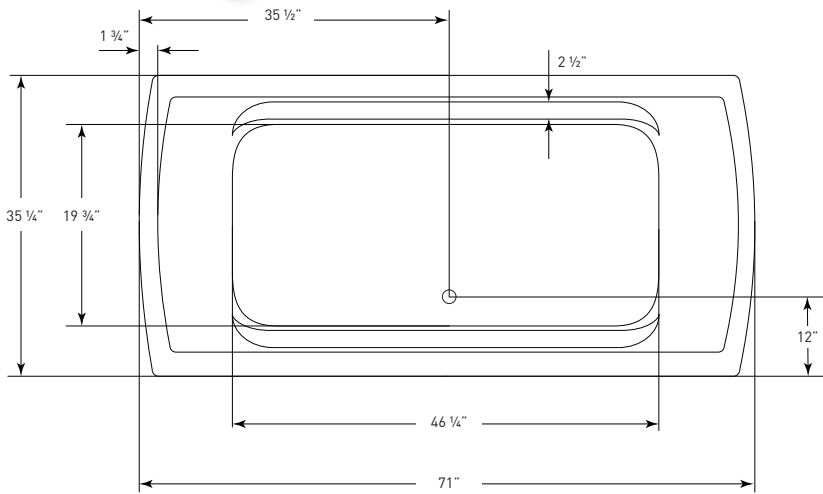

ACCESSORIES & OPTIONS

SPA PILLOWS	Roll-up Gel Pillow (Aqua Blue) 01-88-0020
	Silicone Gel Neck Pillow (Black) 01-88-0024 (Aqua Blue) 01-88-0025
	Soft Neck Pillow (White) 01-88-0010
	Deluxe Contoured Neck Pillow (White) 01-88-0003 (Biscuit) 01-88-0004
	Contoured Gel Seat Cushion (Black) GSC-B1
ABOVE THE FLOOR DRAIN KIT	01-83-0495

TO ORDER OR FOR MORE INFORMATION, CALL 1-800-288-7771

© 2021 Jetta Corporation. All rights reserved. Specifications are subject to change without notice.