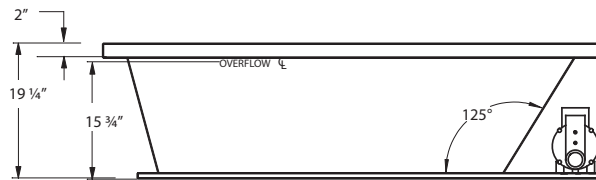

ACCESSORIES

SPA PILLOWS	
	Roll-up Gel Pillow (Aqua Blue) 01-88-0020
	Silicone Gel Neck Pillow (Black) 01-88-0024 (Aqua Blue) 01-88-0025
	Soft Neck Pillow (White) 01-88-0010
	Deluxe Contoured Neck Pillow (White) 01-88-0003 (Biscuit) 01-88-0004
	Contoured Gel Seat Cushion (Black) GSC-B1