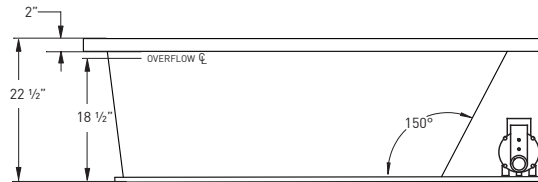

DESIGNER

OPTIONS		ACCESSORIES		
GRAB BARS (each)	White, Bone, Biscuit Clear with Metallic Inserts	SPA PILLOWS	Roll-up Gel Pillow (Aqua Blue) 01-88-0020	
LED LIGHT	Multi-Colored		Silicone Gel Neck Pillow (Black) 01-88-0024 (Aqua Blue) 01-88-0025	
COLOR MATCH ACRYLIC SKIRT:	6ft Skirt SKIRT0006		Soft Neck Pillow (White) 01-88-0010	
MOOD LIGHT Standard on Air & Combo	Clear		Deluxe Contoured Neck Pillow (White) 01-88-0003 (Biscuit) 01-88-0004	
JET TRIM KIT	Polished Chrome	WASTE & OVERFLOW	Contoured Gel Seat Cushion (Black) GSC-B1	
	Polished Brass		CABLE DRIVE	Polished Chrome WOC27CH
	Satin Nickel			White WOC27WH
	Oil Rubbed Bronze		Biscuit WOC27BI	
NECK JET THERAPY SYSTEM (WHITE, BISCUIT) Includes 2 additional rotation jets and Jetted neck pillow		TOE-TAP	Polished Brass WOC27PB	
AROMATHERAPY			Satin Nickel WOC27SN	
CUSTOM CONTROL LOCATION		Oil Rubbed Bronze WOC27OR		
CUSTOM DRAIN/OVERFLOW		Flat Black WOC27FB		
SPECIALTY JET UPGRADE		WOTCH	White WOTWH	
ADDITIONAL JET			Biscuit WOTBI	
CUSTOM CUT DECK LIP		Polished Brass WOTPB		
CUSTOM PUMP LOCATION		Satin Nickel WOTSN		
IN-LINE HEATER		Oil Rubbed Bronze WOTOR		
ABS TILE FLANGE		Flat Black WOTFB		

TO ORDER OR FOR MORE INFORMATION, CALL 1-800-288-7771