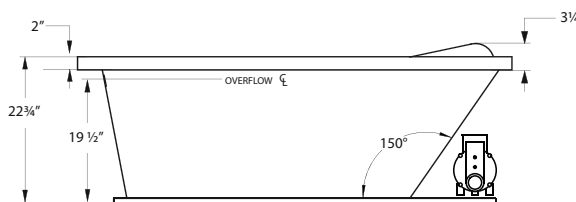

COLORS

STANDARD (S): WHITE (6385), BISCUIT (6528)

DESIGNER (D): BONE (6345)

*Note: optional pump/blower positions available.
R/B for right side drain, L/B for left side drain*

ELITE

OPTIONS

GRAB BARS (each)	White, Bone, Biscuit
	Clear with Metallic Inserts
LED LIGHT	Multi-Colored
COLOR MATCH ACRYLIC SKIRT:	6ft Skirt SKIRT0006
MOOD LIGHT <small>Standard on Air & Combo</small>	Clear
JET TRIM KIT	Polished Chrome
	Polished Brass
	Satin Nickel
	Oil Rubbed Bronze
NECK JET THERAPY SYSTEM (WHITE, BISCUIT) <small>Includes 2 additional rotation jets and Jetted neck pillow</small>	
AROMATHERAPY	
CUSTOM CONTROL LOCATION	
CUSTOM DRAIN/OVERFLOW	
SPECIALTY JET UPGRADE	
ADDITIONAL JET	
CUSTOM CUT DECK LIP	
CUSTOM PUMP LOCATION	
IN-LINE HEATER	
ABS TILE FLANGE	