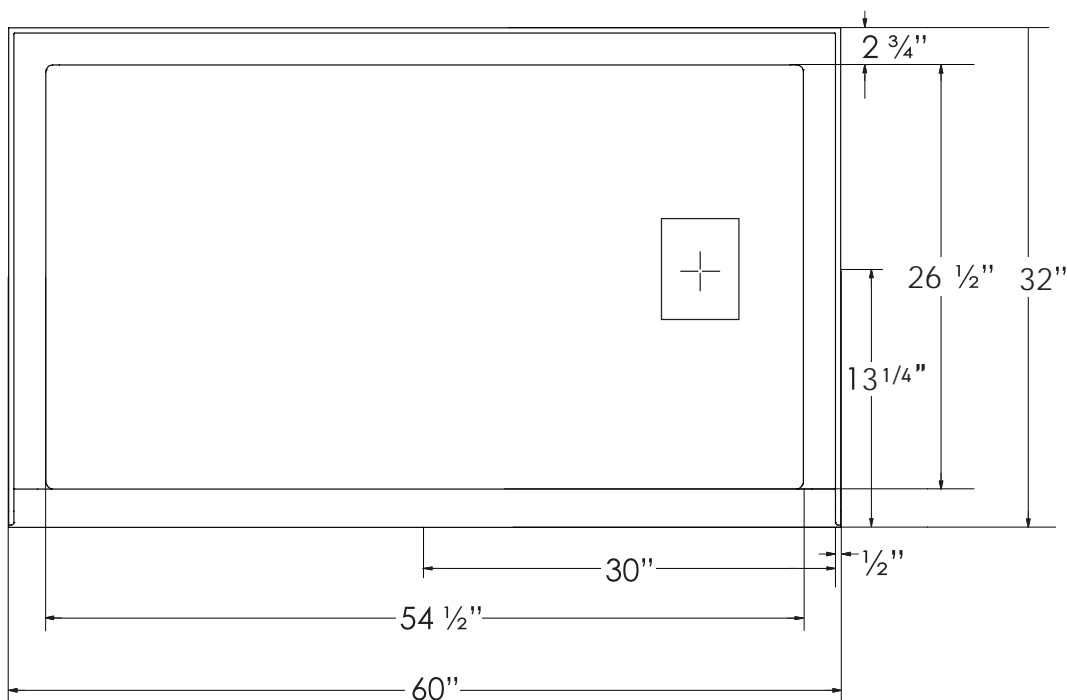

60" x 32" x 3" | END DRAIN

SB-6032 **CARTER**

Left Drain
Right Drain

SB-6032L-WT-A
SB-6032R-WT-A

SHOWER