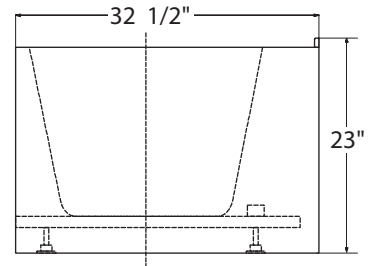

POLISHED CHROME

WHITE

COLORS: WHITE (6385)

CLASSIC

ACCESSORIES & OPTIONS

SPA PILLOWS	Roll-up Gel Pillow (Aqua Blue) 01-88-0020
	Silicone Gel Neck Pillow (Black) 01-88-0024 (Aqua Blue) 01-88-0025
	Soft Neck Pillow (White) 01-88-0010
	Deluxe Contoured Neck Pillow (White) 01-88-0003 (Biscuit) 01-88-0004
	Contoured Gel Seat Cushion (Black) GSC-B1
ABOVE THE FLOOR DRAIN KIT	01-83-0495