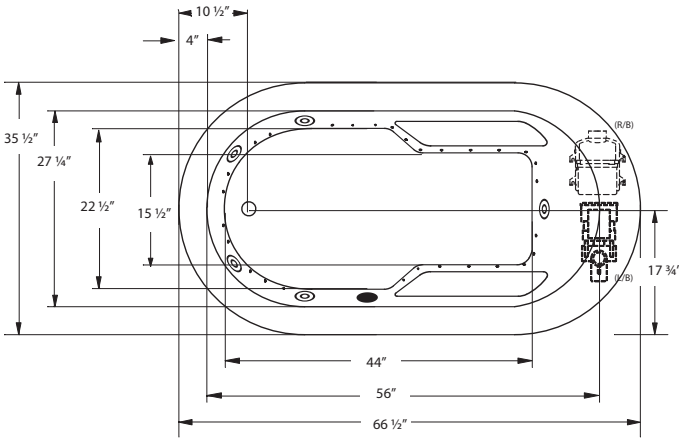

66" x 36" x 24" | OVAL | 1 PERSON

J30 PACIFICA

BATH SELECTIONS

JETASOAK
HYDROTHERAPY

JETTAWHIRL
HYDROTHERAPY

JETTAIR
HYDROTHERAPY

WHIRL COMBO
HYDROTHERAPY

COLORS

STANDARD (S): WHITE (6385), BISCUIT (6528)

DESIGNER (D): BONE (6345)

*Note: optional pump/blower positions available.
R/B for right side drain, L/B for left side drain*

ACCESSORIES

SPA PILLOWS

- Roll-up Gel Pillow (Aqua Blue) 01-88-0020
- Silicone Gel Neck Pillow (Black) 01-88-0024 (Aqua Blue) 01-88-0025
- Soft Neck Pillow (White) 01-88-0010
- Deluxe Contoured Neck Pillow (White) 01-88-0003 (Biscuit) 01-88-0004
- Contoured Gel Seat Cushion (Black) GSC-B1

WASTE & OVERFLOW

CABLE DRIVE

Polished Chrome	WOC27CH
White	WOC27WH
Biscuit	WOC27BI
Polished Brass	WOC27PB
Satin Nickel	WOC27SN
Oil Rubbed Bronze	WOC27OR
Flat Black	WOC27FB

TOE-TAP

Polished Chrome	WOTCH
White	WOTWH
Biscuit	WOTBI
Polished Brass	WOTPB
Satin Nickel	WOTSN
Oil Rubbed Bronze	WOTOR
Flat Black	WOTFB

OPTIONS

GRAB BARS (each)

- White, Bone, Biscuit
- Clear with Metallic Inserts

LED LIGHT

Multi-Colored

MOOD LIGHT

Standard on Air & Combo

Clear

JET TRIM KIT

- Polished Chrome
- Polished Brass
- Satin Nickel
- Oil Rubbed Bronze

NECK JET THERAPY SYSTEM (WHITE, BISCUIT)

Includes 2 additional rotation jets and Jetted neck pillow

AROMATHERAPY

CUSTOM CONTROL LOCATION

CUSTOM DRAIN/OVERFLOW

SPECIALTY JET UPGRADE

ADDITIONAL JET

CUSTOM CUT DECK LIP

CUSTOM PUMP LOCATION

IN-LINE HEATER

JETTA WARM (1 BACKREST)

JETTAWARM

UPGRADE OPTION!

New Upgrade Option now available on select Classic Models.
Learn more at jettacorp.com/warm

TO ORDER OR FOR MORE INFORMATION, CALL 1-800-288-7771