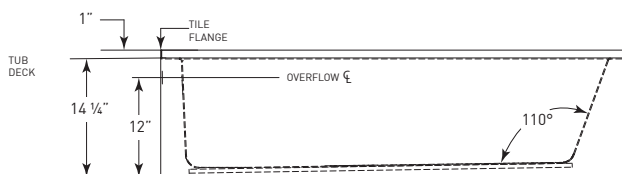

LOFT *E100S*

60" x 30" x 15" | RECTANGLE | 1 PERSON

BATH SELECTIONS

With Integral Skirt

JETTASOAK
HYDROTHERAPY

Above the floor rough
(AFR) with Integral Skirt

JETTASOAK
HYDROTHERAPY

COLORS

STANDARD (S): WHITE (6385), BISCUIT (6528)

STANDARD

ABOVE THE FLOOR ROUGH

ACCESSORIES

SPA PILLOWS

- Roll-up Gel Pillow (Aqua Blue) 01-88-0020
- Silicone Gel Neck Pillow (Black) 01-88-0024 (Aqua Blue) 01-88-0025
- Soft Neck Pillow (White) 01-88-0010
- Deluxe Contoured Neck Pillow (White) 01-88-0003 (Biscuit) 01-88-0004
- Contoured Gel Seat Cushion (Black) GSC-B1

WASTE & OVERFLOW

TOE-TAP

Polished Chrome	WOTCH
White	WOTWH
Biscuit	WOTBI
Polished Brass	WOTPB
Satin Nickel	WOTSN
Oil Rubbed Bronze	WOTOR
Flat Black	WOTFB

ADVANTAGE

TO ORDER OR FOR MORE INFORMATION, CALL 1-800-288-7771

© 2021 Jetta Corporation. All rights reserved. Specifications are subject to change without notice.