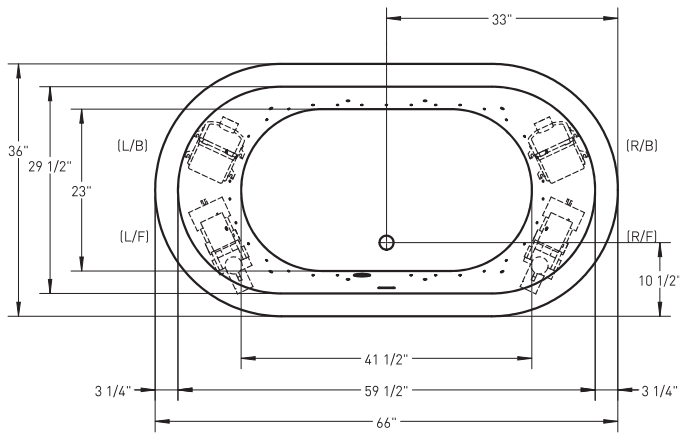

DARBY J43L

66" x 36" x 21" | OVAL | 2 PERSON

AFFINITY

BATH SELECTIONS

JETTASOAK
HYDROTHERAPY

JETTAVHIRL
HYDROTHERAPY
White & Biscuit Only

JETTAIR
HYDROTHERAPY

WHIRL COMBO
HYDROTHERAPY
White & Biscuit Only

COLORS

STANDARD (S): WHITE (6385)

DESIGNER (D): BISCUIT (6528), BONE (6345)

Note: optional pump/blower positions available.

OPTIONS

GRAB BARS (each)	White, Bone, Biscuit
	Clear with Metallic Inserts
LED LIGHT Standard on Air & Combo	Multi-Colored
MOOD LIGHT	Clear
CUSTOM PUMP LOCATION	
IN-LINE HEATER	
ABS TILE FLANGE	
DRILL FOR ROUND OVERFLOW	
NEW! JETTAWARM UPGRADE (2 BACKRESTS)	

WASTE & OVERFLOW

LINEAR DRAINS MUST BE PURCHASED WITH EACH AFFINITY TUB	Polished Chrome	01-83-0420
	White	01-83-0400
	Biscuit	01-83-0410
	Bone	01-83-0470
	Polished Brass	01-83-0450
	Polished Nickel	01-83-0460
	Satin Nickel	01-83-0440
	Oil Rubbed Bronze	01-83-0430
	Flat Black	01-83-0480

ACCESSORIES

SPA PILLOWS	Roll-up Gel Pillow (Aqua Blue) 01-88-0020
	Silicone Gel Neck Pillow (Black) 01-88-0024 (Aqua Blue) 01-88-0025
	Soft Neck Pillow (White) 01-88-0010
	Deluxe Contoured Neck Pillow (White) 01-88-0003 (Biscuit) 01-88-0004
	Contoured Gel Seat Cushion (Black) GSC-B1

TO ORDER OR FOR MORE INFORMATION, CALL 1-800-288-7771

© 2021 Jetta Corporation. All rights reserved. Specifications are subject to change without notice.