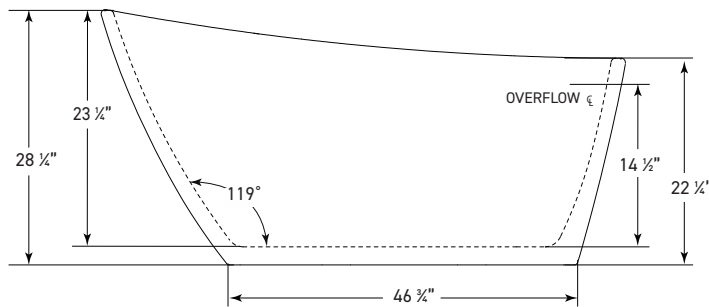

ACCESSORIES & OPTIONS

SPA PILLOWS	Roll-up Gel Pillow (Aqua Blue) 01-88-0020
	Silicone Gel Neck Pillow (Black) 01-88-0024 (Aqua Blue) 01-88-0025
	Soft Neck Pillow (White) 01-88-0010
	Deluxe Contoured Neck Pillow (White) 01-88-0003 (Biscuit) 01-88-0004
	Contoured Gel Seat Cushion (Black) GSC-B1
ABOVE THE FLOOR DRAIN KIT	01-83-0495
FOAM INSULATION	

TO ORDER OR FOR MORE INFORMATION, CALL 1-800-288-7771

© 2021 Jetta Corporation. All rights reserved. Specifications are subject to change without notice.