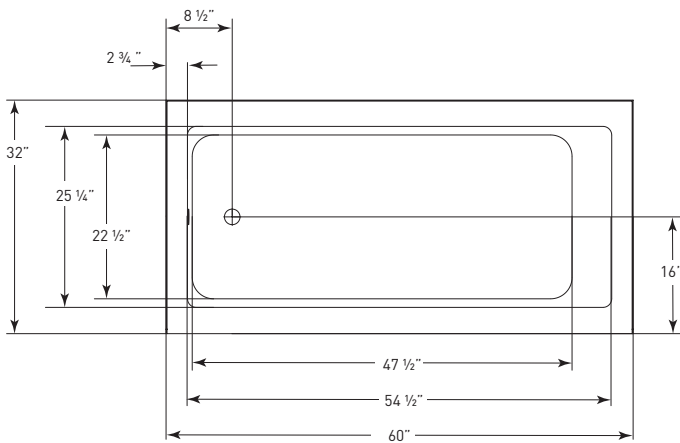

LOFT *E107S*

60" x 32" x 19" | RECTANGLE | 1 PERSON

BATH SELECTIONS

With Integral Skirt

JETTASOAK
HYDROTHERAPY

Above the floor rough with
Integral Skirt

JETTASOAK
HYDROTHERAPY

COLORS

STANDARD (S): WHITE (6385), BISCUIT (6528)

STANDARD

ABOVE THE FLOOR ROUGH

ACCESSORIES

SPA PILLOWS

Roll-up Gel Pillow
(Aqua Blue) 01-88-0020

Silicone Gel Neck Pillow
(Black) 01-88-0024
(Aqua Blue) 01-88-0025

Soft Neck Pillow
(White) 01-88-0010

Deluxe Contoured Neck Pillow
(White) 01-88-0003
(Biscuit) 01-88-0004

Contoured Gel Seat Cushion
(Black) GSC-B1

WASTE & OVERFLOW

TOE-TAP

Polished Chrome	WOTCH
White	WOTWH
Biscuit	WOTBI
Polished Brass	WOTPB
Satin Nickel	WOTSN
Oil Rubbed Bronze	WOTOR
Flat Black	WOTFB