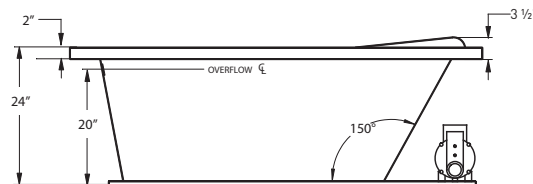

ELITE

OPTIONS

GRAB BARS (each)	White, Bone, Biscuit
	Clear with Metallic Inserts
LED LIGHT	Multi-Colored
COLOR MATCH ACRYLIC SKIRT:	6ft Skirt SKIRT0006
MOOD LIGHT <small>Standard on Air & Combo</small>	Clear
JET TRIM KIT	Polished Chrome
	Polished Brass
	Satin Nickel
	Oil Rubbed Bronze
NECK JET THERAPY SYSTEM (WHITE, BISCUIT) <small>Includes 2 additional rotation jets and Jetted neck pillow</small>	
AROMATHERAPY	
CUSTOM CONTROL LOCATION	
CUSTOM DRAIN/OVERFLOW	
SPECIALTY JET UPGRADE	
ADDITIONAL JET	
CUSTOM CUT DECK LIP	
CUSTOM PUMP LOCATION	
IN-LINE HEATER	
ABS TILE FLANGE	