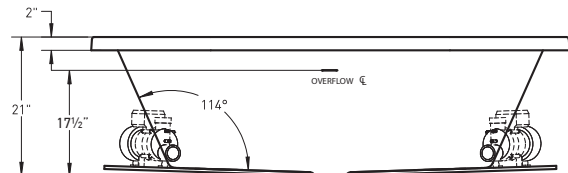

Note: optional pump/blower positions available.