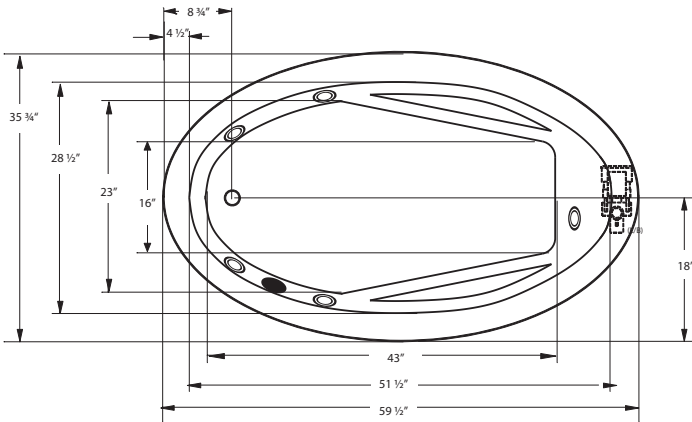

ACCESSORIES

SPA PILLOWS	
	Roll-up Gel Pillow (Aqua Blue) 01-88-0020
	Silicone Gel Neck Pillow (Black) 01-88-0024 (Aqua Blue) 01-88-0025
	Soft Neck Pillow (White) 01-88-0010
	Deluxe Contoured Neck Pillow (White) 01-88-0003 (Biscuit) 01-88-0004
	Contoured Gel Seat Cushion (Black) GSC-B1

WASTE & OVERFLOW

CABLE DRIVE	Polished Chrome	WOC27CH
	White	WOC27WH
	Biscuit	WOC27BI
	Polished Brass	WOC27PB
	Satin Nickel	WOC27SN
TOE-TAP	Oil Rubbed Bronze	WOC27OR
	Flat Black	WOC27FB
	Polished Chrome	WOTCH
	White	WOTWH
	Biscuit	WOTBI
	Polished Brass	WOTPB
Satin Nickel	WOTSN	
Oil Rubbed Bronze	WOTOR	
Flat Black	WOTFB