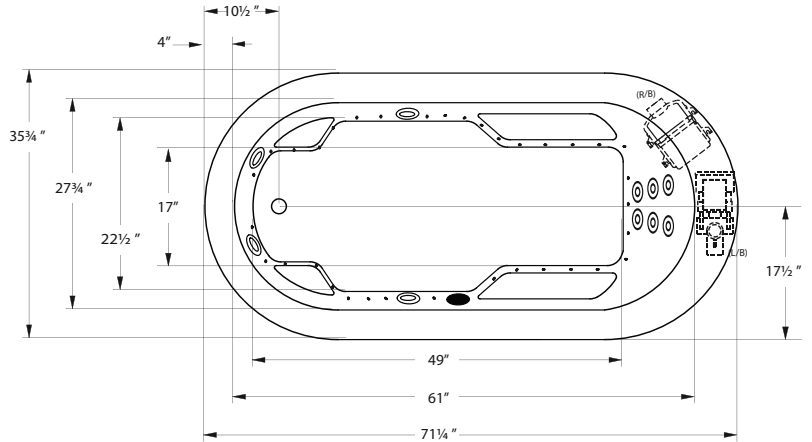

COLORS

STANDARD (S): WHITE (6385), BISCUIT (6528)
DESIGNER (D): BONE (6345)

*Note: optional pump/blower positions available.
 R/B for right side drain, L/B for left side drain*

ELITE

ACCESSORIES

SPA PILLOWS	Roll-up Gel Pillow (Aqua Blue) 01-88-0020	
	Silicone Gel Neck Pillow (Black) 01-88-0024 (Aqua Blue) 01-88-0025	
	Soft Neck Pillow (White) 01-88-0010	
	Deluxe Contoured Neck Pillow (White) 01-88-0003 (Biscuit) 01-88-0004	
	Contoured Gel Seat Cushion (Black) GSC-B1	