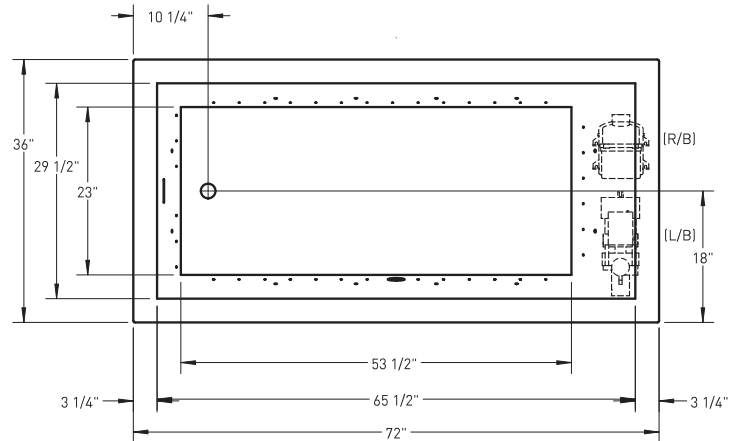

COLORS

STANDARD (S): WHITE (6385)

DESIGNER (D): BISCUIT (6528), BONE (6345)

WASTE & OVERFLOW			OPTIONS	
LINEAR DRAINS MUST BE PURCHASED WITH EACH AFFINITY TUB	Polished Chrome	01-83-0420	GRAB BARS (each)	White, Bone, Biscuit
	White	01-83-0400		Clear with Metallic Inserts
	Biscuit	01-83-0410	LED LIGHT Standard on Air & Combo	Multi-Colored
	Bone	01-83-0470		Clear
	Polished Brass	01-83-0450	CUSTOM PUMP LOCATION IN-LINE HEATER ABS TILE FLANGE DRILL FOR ROUND OVERFLOW JETTAWARM UPGRADE (1 BACKREST)	
	Polished Nickel	01-83-0460		
	Satin Nickel	01-83-0440		
	Oil Rubbed Bronze	01-83-0430		
Flat Black	01-83-0480			
ACCESSORIES				
SPA PILLOWS	Roll-up Gel Pillow (Aqua Blue) 01-88-0020			
	Silicone Gel Neck Pillow (Black) 01-88-0024 (Aqua Blue) 01-88-0025			
	Soft Neck Pillow (White) 01-88-0010			
	Deluxe Contoured Neck Pillow (White) 01-88-0003 (Biscuit) 01-88-0004			
	Contoured Gel Seat Cushion (Black) GSC-B1			

TO ORDER OR FOR MORE INFORMATION, CALL 1-800-288-7771

© 2021 Jetta Corporation. All rights reserved. Specifications are subject to change without notice.