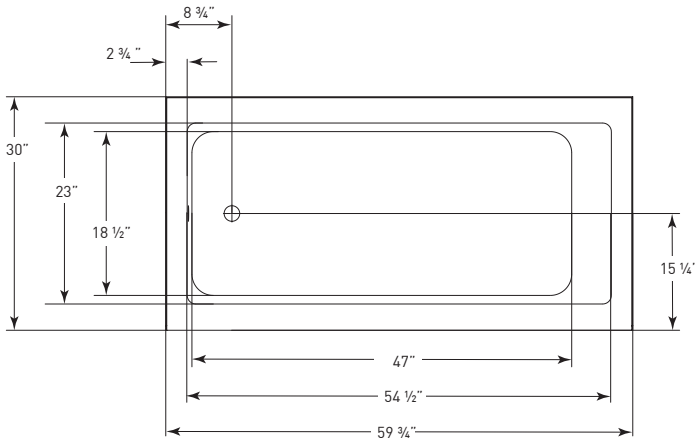

JETTASOAK
HYDROTHERAPY

COLORS

STANDARD (S): WHITE (6385), BISCUIT (6528)

OPTIONS

LED LIGHT	Multi-Colored
MOOD LIGHT	Clear

ACCESSORIES

SPA PILLOWS	Roll-up Gel Pillow (Aqua Blue) 01-88-0020
	Silicone Gel Neck Pillow (Black) 01-88-0024
	Soft Neck Pillow (White) 01-88-0010
	Deluxe Contoured Neck Pillow (White) 01-88-0003 (Biscuit) 01-88-0004
	Contoured Gel Seat Cushion (Black) GSC-B1