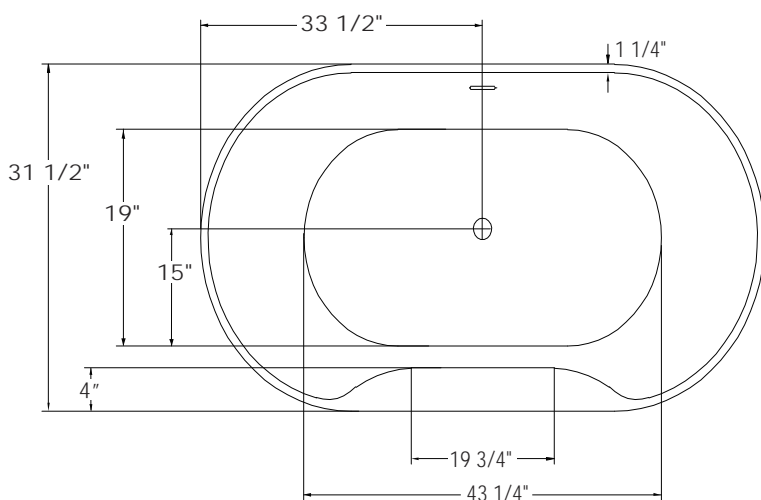

ACCESSORIES & OPTIONS

SPA PILLOWS	Roll-up Gel Pillow (Aqua Blue) 01-88-0020
	Silicone Gel Neck Pillow (Black) 01-88-0024 (Aqua Blue) 01-88-0025
	Soft Neck Pillow (White) 01-88-0010
	Deluxe Contoured Neck Pillow (White) 01-88-0003 (Biscuit) 01-88-0004
	Contoured Gel Seat Cushion (Black) GSC-B1
ABOVE THE FLOOR DRAIN KIT	01-83-0495

TO ORDER OR FOR MORE INFORMATION, CALL 1-800-288-7771

© 2021 Jetta Corporation. All rights reserved. Specifications are subject to change without notice.