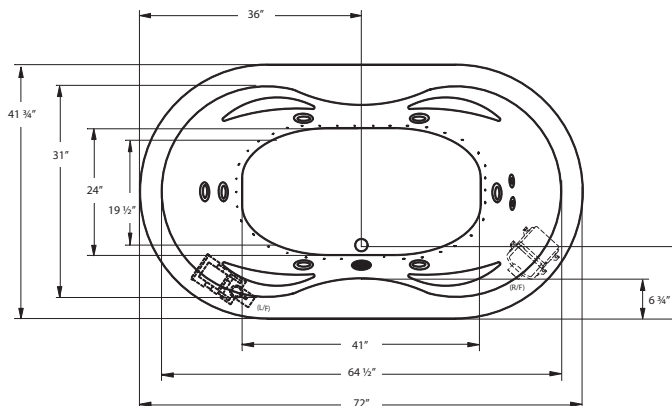

DESIGNER

OPTIONS

GRAB BARS (each)	White, Bone, Biscuit
	Clear with Metallic Inserts
LED LIGHT	Multi-Colored
MOOD LIGHT Standard on Air & Combo	Clear
JET TRIM KIT	Polished Chrome
	Polished Brass
	Satin Nickel
	Oil Rubbed Bronze
NECK JET THERAPY SYSTEM (WHITE, BISCUIT) Includes 2 additional rotation jets and Jetted neck pillow	
AROMATHERAPY	
CUSTOM CONTROL LOCATION	
CUSTOM DRAIN/OVERFLOW	
SPECIALTY JET UPGRADE	
ADDITIONAL JET	
CUSTOM CUT DECK LIP	
CUSTOM PUMP LOCATION	
IN-LINE HEATER	

ACCESSORIES

SPA PILLOWS	Roll-up Gel Pillow (Aqua Blue) 01-88-0020
	Silicone Gel Neck Pillow (Black) 01-88-0024 (Aqua Blue) 01-88-0025
	Soft Neck Pillow (White) 01-88-0010
	Deluxe Contoured Neck Pillow (White) 01-88-0003 (Biscuit) 01-88-0004
	Contoured Gel Seat Cushion (Black) GSC-B1

WASTE & OVERFLOW

CABLE DRIVE	Polished Chrome	WOC27CH
	White	WOC27WH
	Biscuit	WOC27BI
	Polished Brass	WOC27PB
	Satin Nickel	WOC27SN
	Oil Rubbed Bronze	WOC27OR
TOE-TAP	Flat Black	WOC27FB
	Polished Chrome	WOTCH
	White	WOTWH
	Biscuit	WOTBI
	Polished Brass	WOTPB
	Satin Nickel	WOTSN
	Oil Rubbed Bronze	WOTOR
Flat Black	WOTFB	

TO ORDER OR FOR MORE INFORMATION, CALL 1-800-288-7771

© 2021 Jetta Corporation. All rights reserved. Specifications are subject to change without notice.