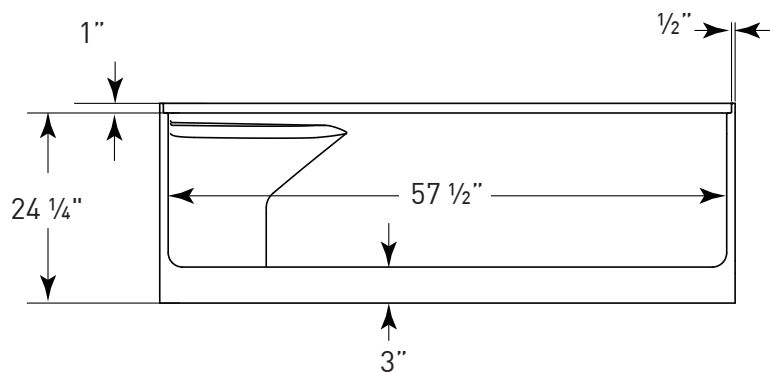

Shower Drain SBD-PC sold separately and recommended for all Jetta Shower Bases