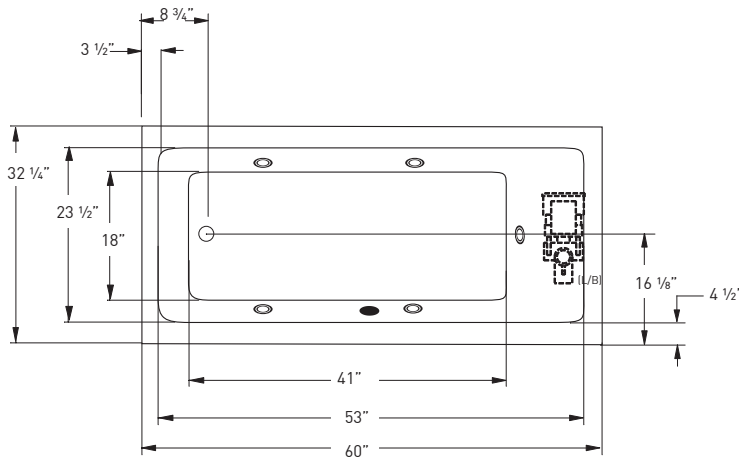

COLORS

STANDARD (S): WHITE (6385), BISCUIT (6528)

OPTIONS

ABS TILE FLANGE	
COLOR MATCH ACRYLIC SKIRT On Soaker	5 ft skirt SKIRT0005

ACCESSORIES

SPA PILLOWS

Roll-up Gel Pillow (Aqua Blue) 01-88-0020
Silicone Gel Neck Pillow (Black) 01-88-0024 (Aqua Blue) 01-88-0025
Soft Neck Pillow (White) 01-88-0010
Deluxe Contoured Neck Pillow (White) 01-88-0003 (Biscuit) 01-88-0004
Contoured Gel Seat Cushion (Black) GSC-B1

WASTE & OVERFLOW

CABLE DRIVE	Polished Chrome	WOC27CH
	White	WOC27WH
	Biscuit	WOC27BI
	Polished Brass	WOC27PB
	Satin Nickel	WOC27SN
	Oil Rubbed Bronze	WOC27OR
TOE-TAP	Flat Black	WOC27FB
	Polished Chrome	WOTCH
	White	WOTWH
	Biscuit	WOTBI
	Polished Brass	WOTPB
	Satin Nickel	WOTSN
Oil Rubbed Bronze	WOTOR	
Flat Black	WOTFB	

ADVANTAGE