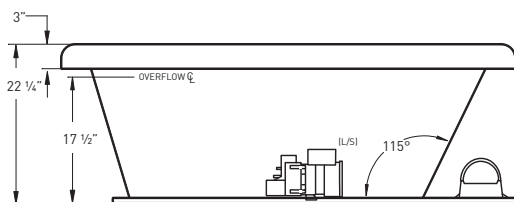

Note: optional pump/blower positions available.