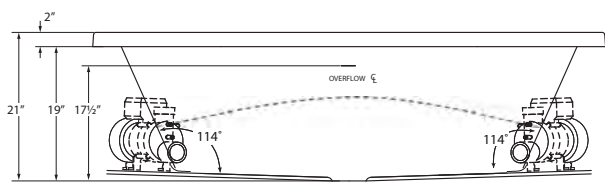

COLORS

STANDARD (S): WHITE (6385)
DESIGNER (D): BISCUIT (6528), BONE (6345)

WASTE & OVERFLOW		OPTIONS		
LINEAR DRAINS MUST BE PURCHASED WITH EACH AFFINITY TUB	Polished Chrome	01-83-0420	GRAB BARS (each)	White, Bone, Biscuit
	White	01-83-0400		Clear with Metallic Inserts
	Biscuit	01-83-0410	LED LIGHT Standard on Air & Combo	Multi-Colored
	Bone	01-83-0470		MOOD LIGHT Clear
	Polished Brass	01-83-0450		
	Polished Nickel	01-83-0460		
	Satin Nickel	01-83-0440		
	Oil Rubbed Bronze	01-83-0430	CUSTOM PUMP LOCATION	
Flat Black	01-83-0480	IN-LINE HEATER		
ACCESSORIES		ABS TILE FLANGE		
		DRILL FOR ROUND OVERFLOW		
		JETTAWARM UPGRADE (2 BACKRESTS)		
		SPA PILLOWS		
	Roll-up Gel Pillow (Aqua Blue) 01-88-0020			
	Silicone Gel Neck Pillow (Black) 01-88-0024 (Aqua Blue) 01-88-0025			
	Soft Neck Pillow (White) 01-88-0010			
	Deluxe Contoured Neck Pillow (White) 01-88-0003 (Biscuit) 01-88-0004			
	Contoured Gel Seat Cushion (Black) GSC-B1