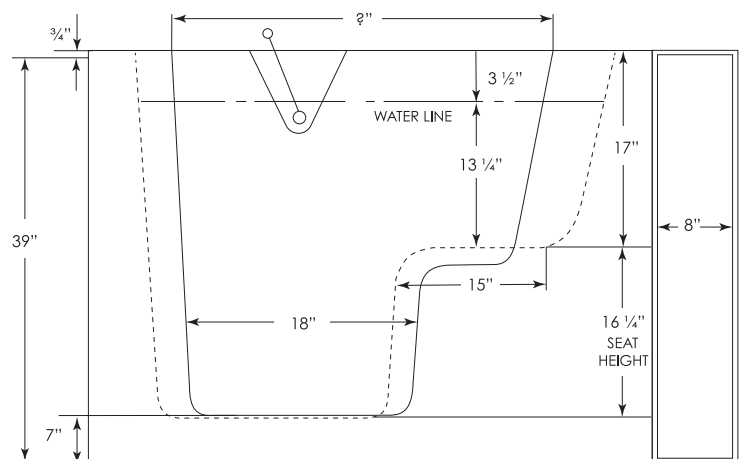

BELMONT J95D

52" x 32" x 40" | RECTANGLE | 1 PERSON

AVAILABLE PACKAGES

POLISHED CHROME ADA WASTE & OVERFLOW INCLUDED

COLORS: WHITE (6385)

SOAK PLUS

SOAKING TUB

ACTIVE DRAIN

AIR SWITCH CONTROL

U-BAR

THERAPY PLUS

DUAL ZONE JETTA WHIRL THERAPY SYSTEM

JETTAWARM

ACTIVE DRAIN

IN-LINE HEATER

CLEAR MOOD LIGHT

DUAL CONTROL SYSTEM

- Mounted keypad
- Remote control

GRAB BARS FOR BATHER SAFETY

THERAPY PREMIUM

DUAL ZONE JETTA WHIRL THERAPY SYSTEM

AND JETTA AIR THERAPY SYSTEM

JETTAWARM

ACTIVE DRAIN

IN-LINE HEATER

CLEAR MOOD LIGHT

DUAL CONTROL SYSTEM

- Mounted keypad
- Remote control
- GRAB BARS FOR BATHER SAFETY

Jetta's improved technology allows any Jetta walk-in tub to run on only one GFI outlet.

THIS OUTSWING DOOR MODEL WITH AN EXTRA WIDE OPENING IS IDEAL FOR BATHERS WITH LIMITED MOBILITY TO TRANSFER TO THE SEAT EASILY FROM A WHEELCHAIR OR WALKER.