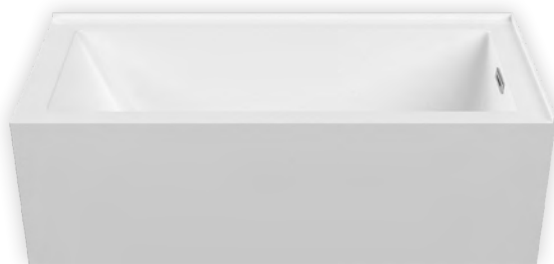

EMERSON E140S

60" x 33" x 22" | RECTANGLE | 1 PERSON

2 SIDED SKIRT FOR CORNER INSTALLATION

BATH SELECTIONS

JETTASOAK
HYDROTHERAPY

TUB WITH INTEGRATED LINEAR
WASTE & OVERFLOW

POLISHED CHROME

WHITE

COLORS: WHITE (6385)