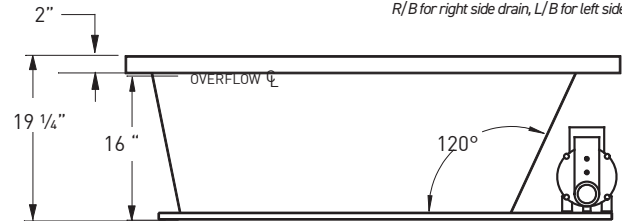

Note: optional pump positions available.
R/B for right side drain, L/B for left side drain

ACCESS OPENINGS ON WHIRLPOOLS ONLY

ACCESSORIES

SPA PILLOWS

- Roll-up Gel Pillow (Aqua Blue) 01-88-0020
- Silicone Gel Neck Pillow (Black) 01-88-0024 (Aqua Blue) 01-88-0025
- Soft Neck Pillow (White) 01-88-0010
- Deluxe Contoured Neck Pillow (White) 01-88-0003 (Biscuit) 01-88-0004
- Contoured Gel Seat Cushion (Black) GSC-B1

WASTE & OVERFLOW

CABLE DRIVE

- Polished Chrome WOC27CH
- White WOC27WH
- Biscuit WOC27BI
- Polished Brass WOC27PB
- Satin Nickel WOC27SN
- Oil Rubbed Bronze WOC27OR
- Flat Black WOC27FB

TOE-TAP

- Polished Chrome WOTCH
- White WOTWH
- Biscuit WOTBI
- Polished Brass WOTPB
- Satin Nickel WOTSN
- Oil Rubbed Bronze WOTOR
- Flat Black WOTFB

OPTIONS

GRAB BARS (each)

- White, Bone, Biscuit
- Clear with Metallic Inserts

LED LIGHT

- Multi-Colored

MOOD LIGHT

Standard on Air & Combo

- Clear

JET TRIM KIT

- Polished Chrome
- Polished Brass
- Satin Nickel
- Oil Rubbed Bronze

NECK JET THERAPY SYSTEM (WHITE, BISCUIT)

Includes 2 additional rotation jets and Jetted neck pillow

AROMATHERAPY

CUSTOM CONTROL LOCATION

CUSTOM DRAIN/OVERFLOW

SPECIALTY JET UPGRADE

ADDITIONAL JET

CUSTOM CUT DECK LIP

CUSTOM PUMP LOCATION

IN-LINE HEATER

CLASSIC

TO ORDER OR FOR MORE INFORMATION, CALL 1-800-288-7771

© 2021 Jetta Corporation. All rights reserved. Specifications are subject to change without notice.