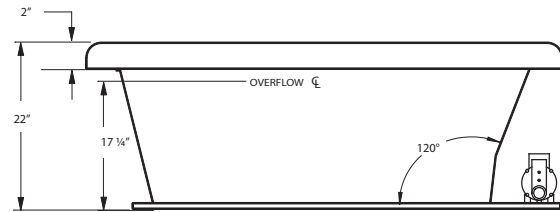

ACCESSORIES

SPA PILLOWS	
	Roll-up Gel Pillow (Aqua Blue) 01-88-0020
	Silicone Gel Neck Pillow (Black) 01-88-0024 (Aqua Blue) 01-88-0025
	Soft Neck Pillow (White) 01-88-0010
	Deluxe Contoured Neck Pillow (White) 01-88-0003 (Biscuit) 01-88-0004
	Contoured Gel Seat Cushion (Black) GSC-B1

WASTE & OVERFLOW

CABLE DRIVE	Polished Chrome	WOC27CH
	White	WOC27WH
	Biscuit	WOC27BI
	Polished Brass	WOC27PB
	Satin Nickel	WOC27SN
TOE-TAP	Oil Rubbed Bronze	WOC27OR
	Flat Black	WOC27FB
	Polished Chrome	WOTCH
	White	WOTWH
	Biscuit	WOTBI
	Polished Brass	WOTPB
Satin Nickel	WOTSN	
Oil Rubbed Bronze	WOTOR	
Flat Black	WOTFB