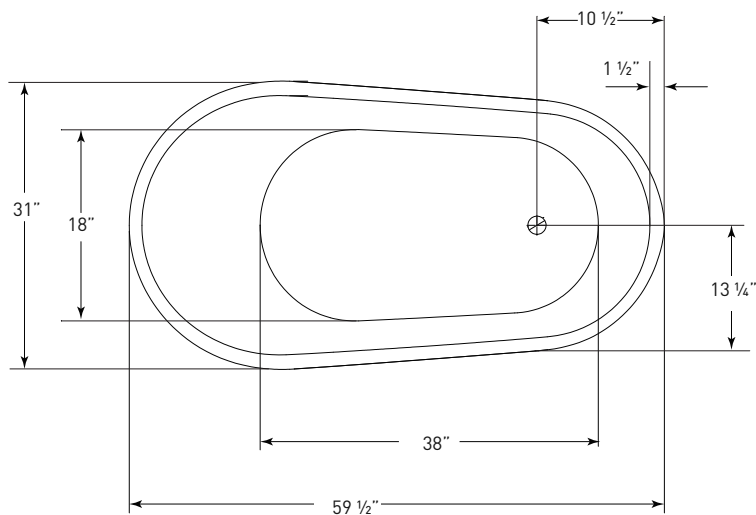

59" x 31" x 29" | OVAL | END DRAIN

J87 LUCID

BATH SELECTIONS

TUB WITH INTEGRATED LINEAR WASTE & OVERFLOW

POLISHED CHROME
(J87--6385NJ-0)

WHITE
(J87--6385NJ-OW)

COLORS: WHITE (6385)

ACCESSORIES & OPTIONS

SPA PILLOWS	Roll-up Gel Pillow (Aqua Blue) 01-88-0020
	Silicone Gel Neck Pillow (Black) 01-88-0024 (Aqua Blue) 01-88-0025
	Soft Neck Pillow (White) 01-88-0010
	Deluxe Contoured Neck Pillow (White) 01-88-0003 (Biscuit) 01-88-0004
	Contoured Gel Seat Cushion (Black) GSC-B1
ABOVE THE FLOOR DRAIN KIT	01-83-0495
FOAM INSULATION	

TO ORDER OR FOR MORE INFORMATION, CALL 1-800-288-7771

© 2021 Jetta Corporation. All rights reserved. Specifications are subject to change without notice.