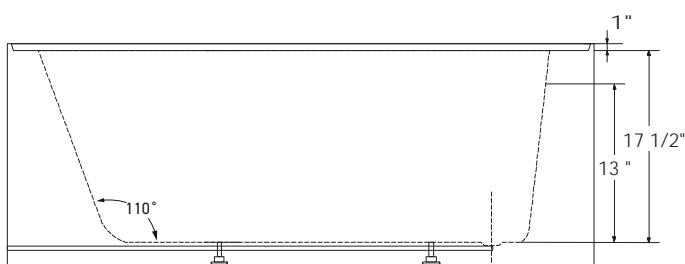

Clearance under the bathtub (2")