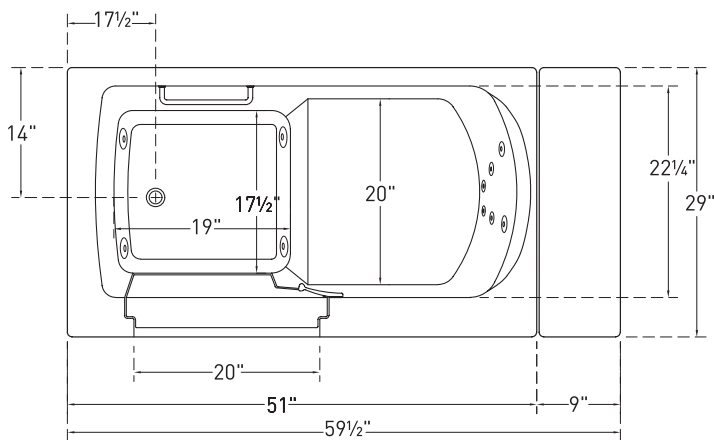

See page 2 for more details

WALK-IN

51" x 30" x 40" | RECTANGLE | 1 PERSON

J90D BROADMOOR

THIS MODEL WITH AN INSWING DOOR IS IDEAL FOR A SMALLER BATHROOM WITH SPACE LIMITATIONS

AVAILABLE PACKAGES

POLISHED CHROME ADA WASTE & OVERFLOW INCLUDED