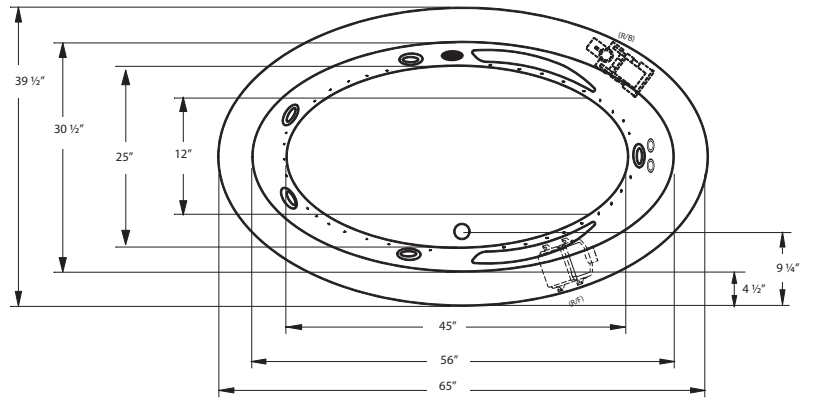

COLORS

STANDARD (S): WHITE (6385), BISCUIT (6528)
DESIGNER (D): BONE (6345)

Note: optional pump/blower positions available.