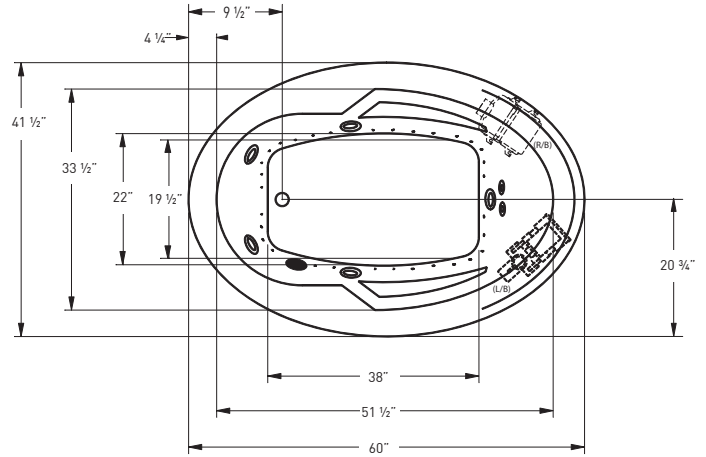

60" x 42" x 24" | OVAL | 1 PERSON

J20X PADRE

BATH SELECTIONS

COLORS

STANDARD (S): WHITE (6385), BISCUIT (6528)
DESIGNER (D): BONE (6345)

Note: optional pump/blower positions available.

DESIGNER

ACCESSORIES		OPTIONS		
SPA PILLOWS	Roll-up Gel Pillow (Aqua Blue) 01-88-0020	GRAB BARS (each)	White, Bone, Biscuit	
	Silicone Gel Neck Pillow (Black) 01-88-0024 (Aqua Blue) 01-88-0025		Clear with Metallic Inserts	
	Soft Neck Pillow (White) 01-88-0010		LED LIGHT	Multi-Colored
	Deluxe Contoured Neck Pillow (White) 01-88-0003 (Biscuit) 01-88-0004		MOOD LIGHT Standard on Air & Combo	Clear
	Contoured Gel Seat Cushion (Black) GSC-B1		JET TRIM KIT	Polished Chrome
WASTE & OVERFLOW		Polished Brass		
CABLE DRIVE	Polished Chrome	WOC27CH		Satin Nickel
	White	WOC27WH		Oil Rubbed Bronze
TOE-TAP	Biscuit	WOC27BI		Flat Black
	Polished Brass	WOC27PB		
	Satin Nickel	WOC27SN		
	Oil Rubbed Bronze	WOC27OR		
	Flat Black	WOC27FB		
	Polished Chrome	WOTCH		
White	WOTWH			
Biscuit	WOTBI			
Polished Brass	WOTPB			
Satin Nickel	WOTSN			
Oil Rubbed Bronze	WOTOR			
Flat Black	WOTFB			
		NECK JET THERAPY SYSTEM (WHITE, BISCUIT) Includes 2 additional rotation jets and Jetted neck pillow		
		AROMATHERAPY		
		CUSTOM CONTROL LOCATION		
		CUSTOM DRAIN/OVERFLOW		
		SPECIALTY JET UPGRADE		
		ADDITIONAL JET		
		CUSTOM CUT DECK LIP		
		CUSTOM PUMP LOCATION		
		IN-LINE HEATER		