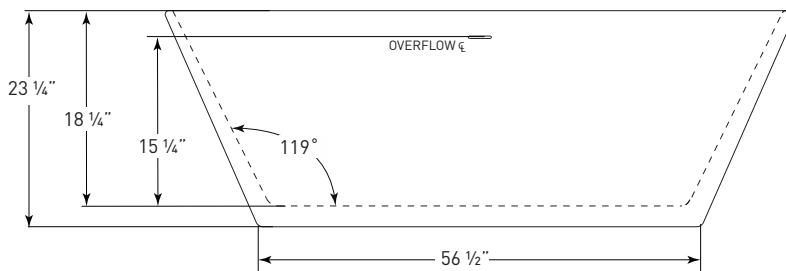

67" x 32" x 23" | RECTANGLE | CENTER DRAIN

J851 VEGA

BATH SELECTIONS		
JETTASOAK HYDROTHERAPY	TUB WITH INTEGRATED LINEAR WASTE & OVERFLOW	
	POLISHED CHROME (J851--6385NJ-R)	WHITE (J851--6385NJ-RW)
COLORS: WHITE (6385)		

ACCESSORIES & OPTIONS

SPA PILLOWS	Roll-up Gel Pillow (Aqua Blue) 01-88-0020
	Silicone Gel Neck Pillow (Black) 01-88-0024 (Aqua Blue) 01-88-0025
	Soft Neck Pillow (White) 01-88-0010
	Deluxe Contoured Neck Pillow (White) 01-88-0003 (Biscuit) 01-88-0004
	Contoured Gel Seat Cushion (Black) GSC-B1
ABOVE THE FLOOR DRAIN KIT	01-83-0495
FOAM INSULATION	

TO ORDER OR FOR MORE INFORMATION, CALL 1-800-288-7771

© 2021 Jetta Corporation. All rights reserved. Specifications are subject to change without notice.