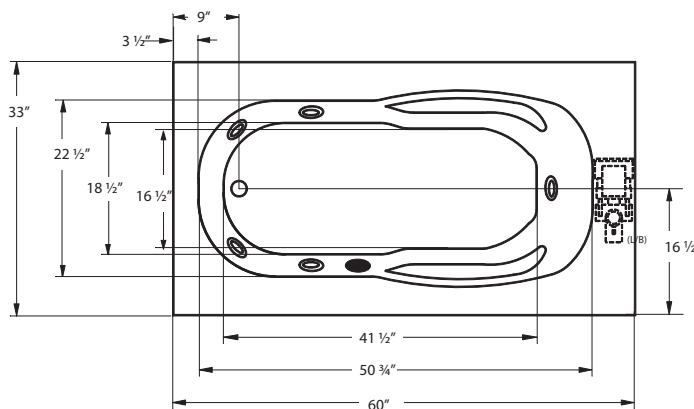

COLORS

STANDARD (S): WHITE (6385), BISCUIT (6528)

Note: R/B for right side drain, L/B for left side drain