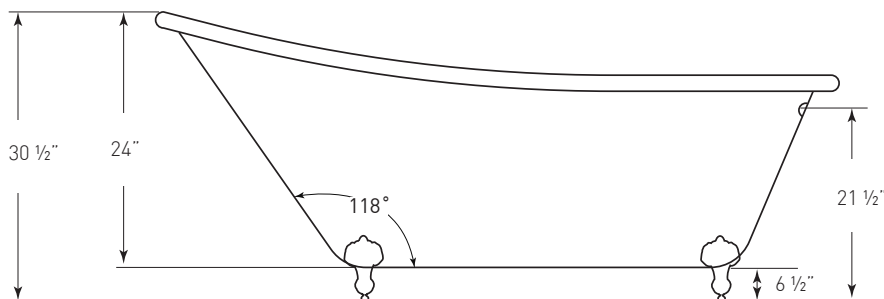

COLORS: WHITE (6385)