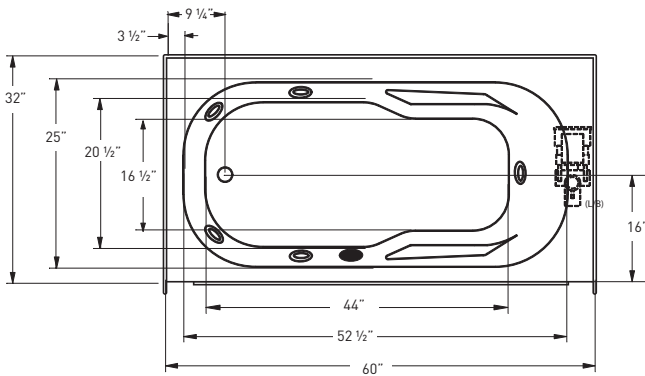

ACCESSORIES

SPA PILLOWS

- Roll-up Gel Pillow (Aqua Blue) 01-88-0020
- Silicone Gel Neck Pillow (Black) 01-88-0024 (Aqua Blue) 01-88-0025
- Soft Neck Pillow (White) 01-88-0010
- Deluxe Contoured Neck Pillow (White) 01-88-0003 (Biscuit) 01-88-0004
- Contoured Gel Seat Cushion (Black) GSC-B1