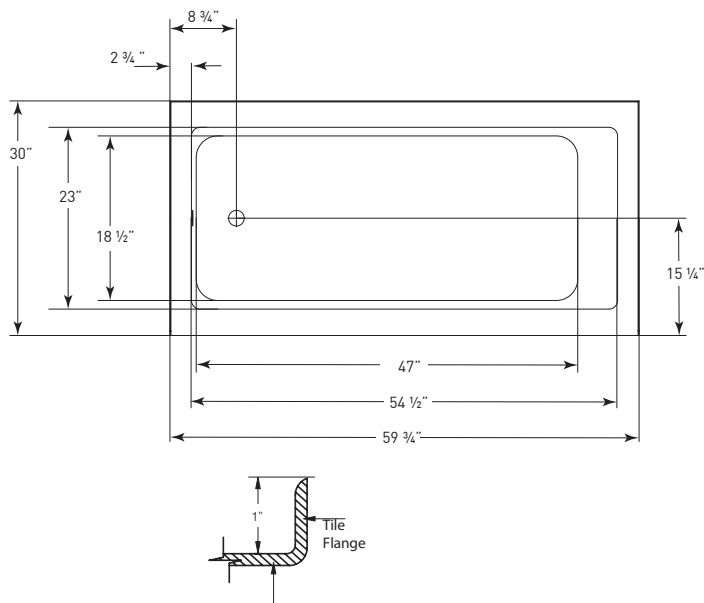

LOFT *E100S*

60" x 30" x 15" | RECTANGLE | 1 PERSON

BATH SELECTIONS

With Integral Skirt

JETTASOAK
HYDROTHERAPY

Above the floor rough
(AFR) with Integral Skirt

JETTASOAK
HYDROTHERAPY

COLORS

STANDARD (S): WHITE (6385), BISCUIT (6528)

STANDARD

ABOVE THE FLOOR ROUGH

ACCESSORIES

SPA PILLOWS

- Roll-up Gel Pillow (Aqua Blue) 01-88-0020
- Silicone Gel Neck Pillow (Black) 01-88-0024 (Aqua Blue) 01-88-0025
- Soft Neck Pillow (White) 01-88-0010
- Deluxe Contoured Neck Pillow (White) 01-88-0003 (Biscuit) 01-88-0004
- Contoured Gel Seat Cushion (Black) GSC-B1

WASTE & OVERFLOW

TOE-TAP

Polished Chrome	WOTCH
White	WOTWH
Biscuit	WOTBI
Polished Brass	WOTPB
Satin Nickel	WOTSN
Oil Rubbed Bronze	WOTOR
Flat Black	WOTFB

ADVANTAGE

TO ORDER OR FOR MORE INFORMATION, CALL 1-800-288-7771

© 2021 Jetta Corporation. All rights reserved. Specifications are subject to change without notice.