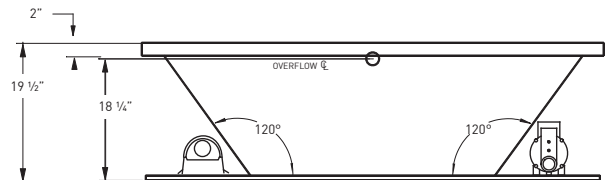

ACCESSORIES

SPA PILLOWS

- Roll-up Gel Pillow (Aqua Blue) 01-88-0020
- Silicone Gel Neck Pillow (Black) 01-88-0024 (Aqua Blue) 01-88-0025
- Soft Neck Pillow (White) 01-88-0010
- Deluxe Contoured Neck Pillow (White) 01-88-0003 (Biscuit) 01-88-0004
- Contoured Gel Seat Cushion (Black) GSC-B1

WASTE & OVERFLOW

CABLE DRIVE	Polished Chrome	WOC27CH
	White	WOC27WH
	Biscuit	WOC27BI
	Polished Brass	WOC27PB
	Satin Nickel	WOC27SN
TOE-TAP	Oil Rubbed Bronze	WOC27OR
	Flat Black	WOC27FB
	Polished Chrome	WOTCH
	White	WOTWH
	Biscuit	WOTBI
	Polished Brass	WOTPB
	Satin Nickel	WOTSN
	Oil Rubbed Bronze	WOTOR
	Flat Black	WOTFB

OPTIONS

GRAB BARS (each)	White, Bone, Biscuit
	Clear with Metallic Inserts
LED LIGHT	Multi-Colored
MOOD LIGHT Standard on Air & Combo	Clear
COLOR MATCH ACRYLIC SKIRT:	6ft Skirt SKIRT0006
JET TRIM KIT	Polished Chrome
	Polished Brass
	Satin Nickel
	Oil Rubbed Bronze
NECK JET THERAPY SYSTEM (WHITE, BISCUIT) Includes 2 additional rotation jets and Jetted neck pillow	
AROMATHERAPY	
CUSTOM CONTROL LOCATION	
CUSTOM DRAIN/OVERFLOW	
SPECIALTY JET UPGRADE	
ADDITIONAL JET	
CUSTOM CUT DECK LIP	
CUSTOM PUMP LOCATION	
IN-LINE HEATER	
ABS TILE FLANGE	
UPGRADE JETTA WARM (2 BACKRESTS)	

CLASSIC

JETTAWARM

UPGRADE OPTION!

New Upgrade Option now available on select Classic Models.
Learn more at jettacorp.com/warm

TO ORDER OR FOR MORE INFORMATION, CALL 1-800-288-7771