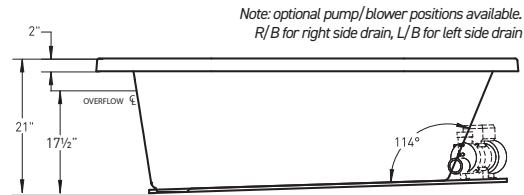

COLORS

STANDARD (S): WHITE (6385)

DESIGNER (D): BISCUIT (6528), BONE (6345)

OPTIONS

GRAB BARS (each)	White, Bone, Biscuit Clear with Metallic Inserts
LED LIGHT Standard on Air & Combo	Multi-Colored
MOOD LIGHT	Clear
CUSTOM PUMP LOCATION	
IN-LINE HEATER	
ABS TILE FLANGE	
DRILL FOR ROUND OVERFLOW	
JETTAWARM UPGRADE (1 BACKREST)	

WASTE & OVERFLOW

LINEAR DRAINS MUST BE PURCHASED WITH EACH AFFINITY TUB	Polished Chrome	01-83-0420
	White	01-83-0400
	Biscuit	01-83-0410
	Bone	01-83-0470
	Polished Brass	01-83-0450
	Polished Nickel	01-83-0460
	Satin Nickel	01-83-0440
	Oil Rubbed Bronze	01-83-0430
	Flat Black	01-83-0480

ACCESSORIES

SPA PILLOWS	Roll-up Gel Pillow (Aqua Blue) 01-88-0020
	Silicone Gel Neck Pillow (Black) 01-88-0024 (Aqua Blue) 01-88-0025
	Soft Neck Pillow (White) 01-88-0010
	Deluxe Contoured Neck Pillow (White) 01-88-0003 (Biscuit) 01-88-0004
	Contoured Gel Seat Cushion (Black) GSC-B1

TO ORDER OR FOR MORE INFORMATION, CALL 1-800-288-7771