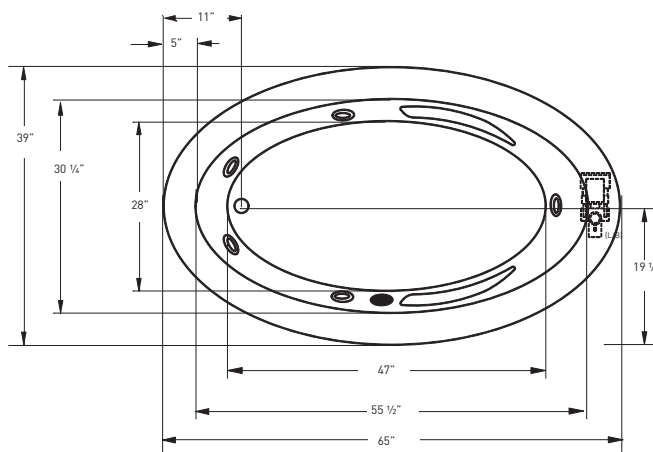

COLORS

STANDARD (S): WHITE (6385), BISCUIT (6528)

Note: R/B for right side drain, L/B for left side drain