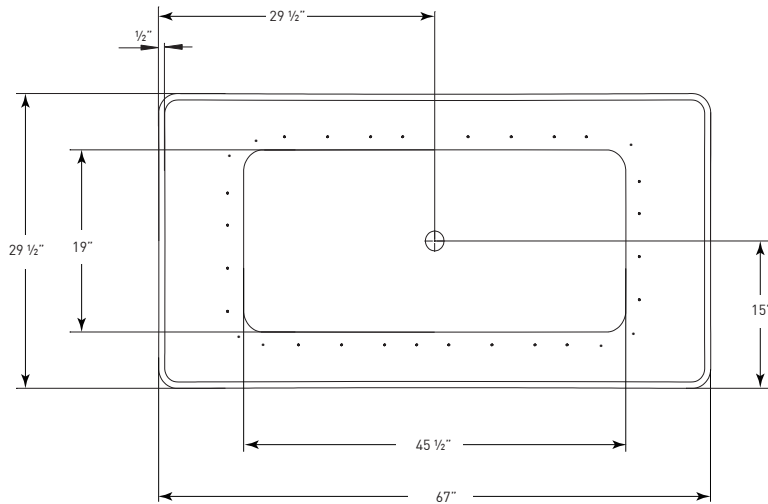

ACCESSORIES & OPTIONS

SPA PILLOWS	Roll-up Gel Pillow (Aqua Blue) 01-88-0020
	Silicone Gel Neck Pillow (Black) 01-88-0024 (Aqua Blue) 01-88-0025
	Soft Neck Pillow (White) 01-88-0010
	Deluxe Contoured Neck Pillow (White) 01-88-0003 (Biscuit) 01-88-0004
	Contoured Gel Seat Cushion (Black) GSC-B1
ABOVE THE FLOOR DRAIN KIT	01-83-0495
FOAM INSULATION NOT AVAILABLE ON AIR HYDROTHERAPY	
ADDITIONAL 10FT EXTENSION CABLE	01-31-0514

TO ORDER OR FOR MORE INFORMATION, CALL 1-800-288-7771