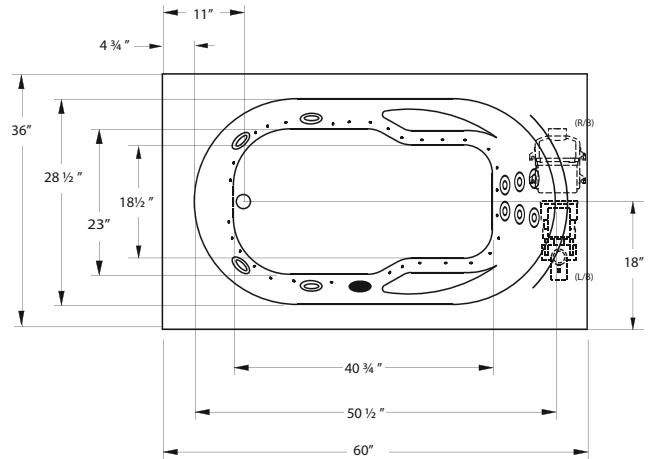

COLORS

STANDARD (S): WHITE (6385), BISCUIT (6528)
DESIGNER (D): BONE (6345)

*Note: optional pump/blower positions available.
R/B for right side drain, L/B for left side drain*