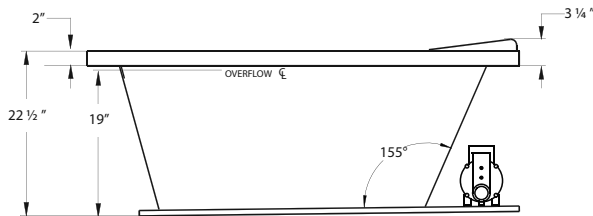

COLORS

STANDARD (S): WHITE (6385), BISCUIT (6528)
DESIGNER (D): BONE (6345)

*Note: optional pump/blower positions available.
R/B for right side drain, L/B for left side drain*