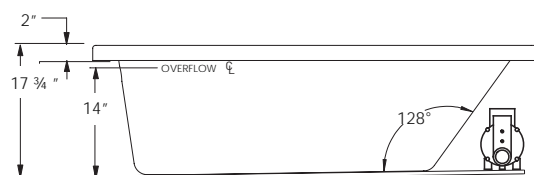

COLORS

STANDARD (S): WHITE (6385), BISCUIT (6528)

OPTIONS

ABS TILE FLANGE	
COLOR MATCH ACRYLIC SKIRT On Soaker	5 ft skirt SKIRT0005

ACCESSORIES

SPA PILLOWS	Roll-up Gel Pillow (Aqua Blue) 01-88-0020
	Silicone Gel Neck Pillow (Black) 01-88-0024 (Aqua Blue) 01-88-0025
	Soft Neck Pillow (White) 01-88-0010
	Deluxe Contoured Neck Pillow (White) 01-88-0003 (Biscuit) 01-88-0004
	Contoured Gel Seat Cushion (Black) GSC-B1

WASTE & OVERFLOW

CABLE DRIVE	Polished Chrome	WOC27CH
	White	WOC27WH
	Biscuit	WOC27BI
	Polished Brass	WOC27PB
	Satin Nickel	WOC27SN
	Oil Rubbed Bronze	WOC27OR
TOE-TAP	Flat Black	WOC27FB
	Polished Chrome	WOTCH
	White	WOTWH
	Biscuit	WOTBI
	Polished Brass	WOTPB
	Satin Nickel	WOTSN
Oil Rubbed Bronze	WOTOR	
Flat Black	WOTFB	

ADVANTAGE