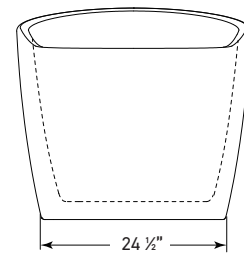

ACCESSORIES & OPTIONS

SPA PILLOWS	Roll-up Gel Pillow (Aqua Blue) 01-88-0020
	Silicone Gel Neck Pillow (Black) 01-88-0024 (Aqua Blue) 01-88-0025
	Soft Neck Pillow (White) 01-88-0010
	Deluxe Contoured Neck Pillow (White) 01-88-0003 (Biscuit) 01-88-0004
	Contoured Gel Seat Cushion (Black) GSC-B1
ABOVE THE FLOOR DRAIN KIT	01-83-0495
FOAM INSULATION	

TO ORDER OR FOR MORE INFORMATION, CALL 1-800-288-7771

© 2021 Jetta Corporation. All rights reserved. Specifications are subject to change without notice.