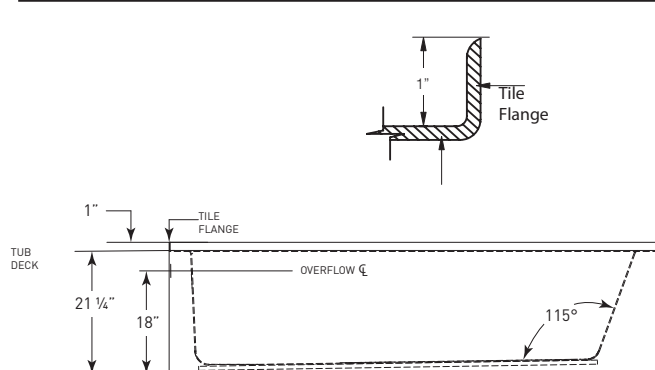

OPTIONS

LED LIGHT	Multi-Colored
MOOD LIGHT	Clear

ACCESSORIES

SPA PILLOWS	Roll-up Gel Pillow (Aqua Blue) 01-88-0020
	Silicone Gel Neck Pillow (Black) 01-88-0024
	Soft Neck Pillow (White) 01-88-0010
	Deluxe Contoured Neck Pillow (White) 01-88-0003 (Biscuit) 01-88-0004
	Contoured Gel Seat Cushion (Black) GSC-B1