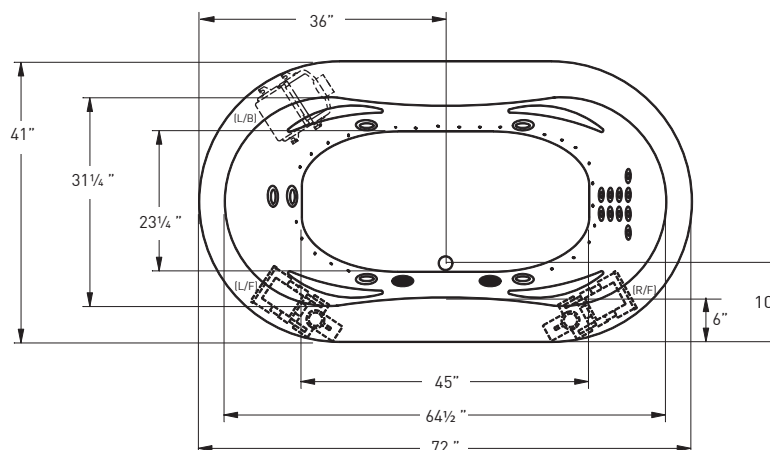

ELITE

ACCESSORIES

SPA PILLOWS	Roll-up Gel Pillow (Aqua Blue) 01-88-0020
	Silicone Gel Neck Pillow (Black) 01-88-0024 (Aqua Blue) 01-88-0025
	Soft Neck Pillow (White) 01-88-0010
	Deluxe Contoured Neck Pillow (White) 01-88-0003 (Biscuit) 01-88-0004
	Contoured Gel Seat Cushion (Black) GSC-B1

OPTIONS

GRAB BARS (each)	White, Bone, Biscuit
	Clear with Metallic Inserts
LED LIGHT	Multi-Colored
MOOD LIGHT Standard on Air & Combo	Clear
JET TRIM KIT	Polished Chrome
	Polished Brass
	Satin Nickel
	Oil Rubbed Bronze
NECK JET THERAPY SYSTEM (WHITE, BISCUIT) Includes 2 additional rotation jets and Jetted neck pillow	
AROMATHERAPY	
CUSTOM CONTROL LOCATION	
CUSTOM DRAIN/OVERFLOW	
SPECIALTY JET UPGRADE	
ADDITIONAL JET	
CUSTOM CUT DECK LIP	
CUSTOM PUMP LOCATION	
IN-LINE HEATER	

WASTE & OVERFLOW

CABLE DRIVE XL	Polished Chrome	WOC35CH
	White	WOC35WH
TOE-TAP	Polished Chrome	WOTCH
	White	WOTWH
	Biscuit	WOTBI
	Polished Brass	WOTPB
	Satin Nickel	WOTSN
	Oil Rubbed Bronze	WOTOR
Flat Black	WOTFB