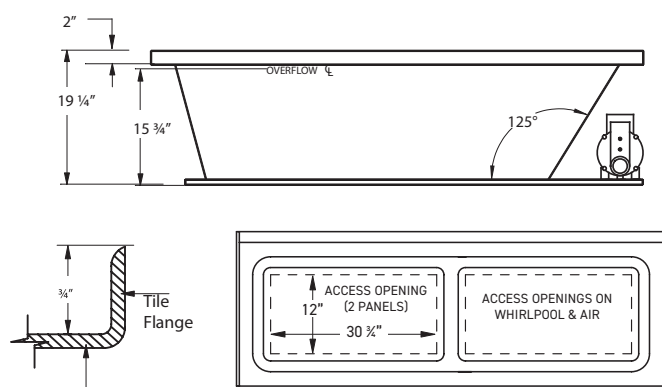

STANDARD (S): WHITE (6385), BISCUIT (6528)

OPTIONS

ACCESS PANEL ON NON-JETTED TUBS

ACCESSORIES

SPA PILLOWS

Roll-up Gel Pillow
(Aqua Blue) 01-88-0020

Silicone Gel Neck Pillow
(Black) 01-88-0024
(Aqua Blue) 01-88-0025