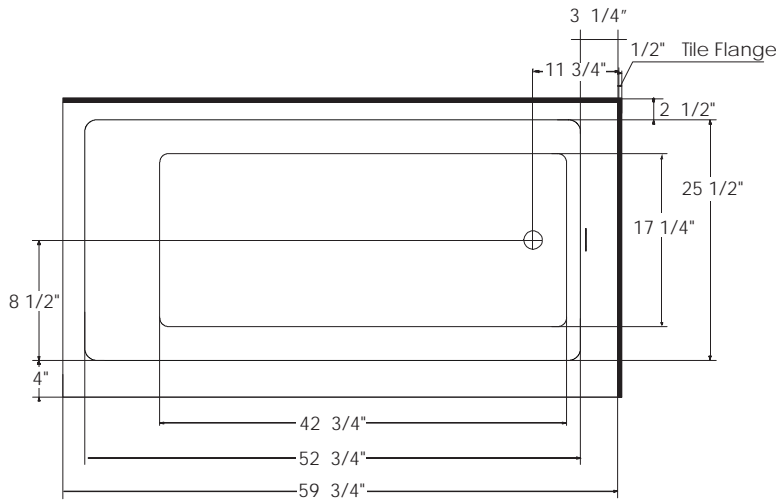

Clearance under the bathtub (2")