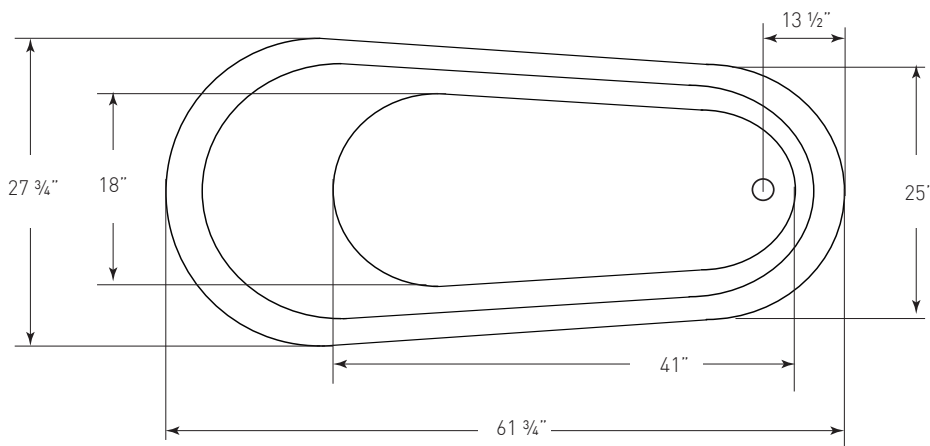

COLORS: WHITE (6385)