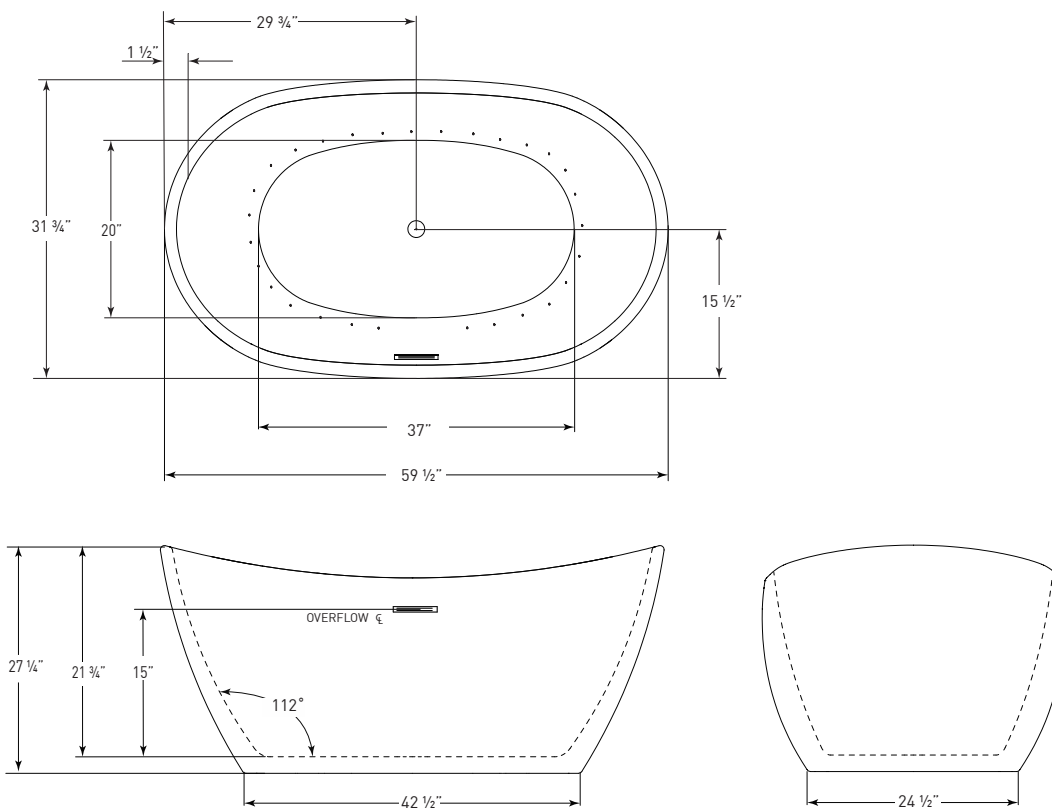

59" x 32" x 27" | OVAL | CENTER DRAIN

J85 HALLEY

BATH SELECTIONS

TUB W/ INTEGRATED LINEAR WASTE & OVERFLOW	 JETTASOAK HYDROTHERAPY POLISHED CHROME (J85-6385NJ-O) WHITE (J85-6385NJ-OW)	 JETTAIR HYDROTHERAPY POLISHED CHROME (J85-6385NJ-O-AIR) WHITE (J85-6385NJ-OW-AIR)
	COLORS: WHITE (6385)	

ACCESSORIES & OPTIONS

SPA PILLOWS	Roll-up Gel Pillow (Aqua Blue) 01-88-0020
	Silicone Gel Neck Pillow (Black) 01-88-0024 (Aqua Blue) 01-88-0025
	Soft Neck Pillow (White) 01-88-0010
	Deluxe Contoured Neck Pillow (White) 01-88-0003 (Biscuit) 01-88-0004
	Contoured Gel Seat Cushion (Black) GSC-B1
ABOVE THE FLOOR DRAIN KIT	01-83-0495
FOAM INSULATION NOT AVAILABLE ON AIR HYDROTHERAPY	
ADDITIONAL 10FT EXTENSION CABLE	01-31-0514

TO ORDER OR FOR MORE INFORMATION, CALL 1-800-288-7771

© 2021 Jetta Corporation. All rights reserved. Specifications are subject to change without notice.