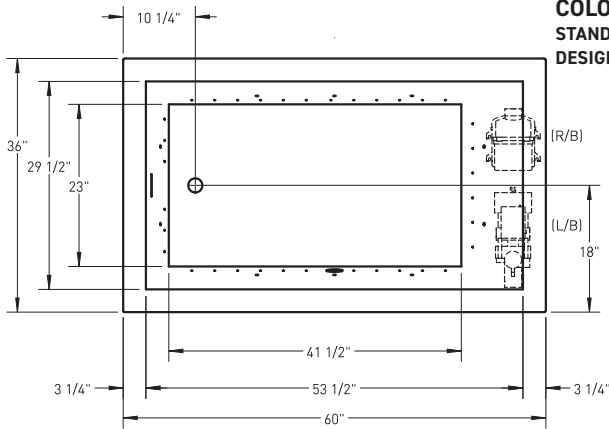

COLORS

STANDARD (S): WHITE (6385)

DESIGNER (D): BISCUIT (6528), BONE (6345)

OPTIONS

GRAB BARS (each)	White, Bone, Biscuit Clear with Metallic Inserts
LED LIGHT Standard on Air & Combo	Multi-Colored
MOOD LIGHT	Clear
CUSTOM PUMP LOCATION	
IN-LINE HEATER	
ABS TILE FLANGE	
DRILL FOR ROUND OVERFLOW	
JETTAWARM UPGRADE (1 BACKREST)	

WASTE & OVERFLOW

LINEAR DRAINS MUST BE PURCHASED WITH EACH AFFINITY TUB	Polished Chrome	01-83-0420
	White	01-83-0400
	Biscuit	01-83-0410
	Bone	01-83-0470
	Polished Brass	01-83-0450
	Polished Nickel	01-83-0460
	Satin Nickel	01-83-0440
	Oil Rubbed Bronze	01-83-0430
	Flat Black	01-83-0480

ACCESSORIES

SPA PILLOWS	Roll-up Gel Pillow (Aqua Blue) 01-88-0020
	Silicone Gel Neck Pillow (Black) 01-88-0024 (Aqua Blue) 01-88-0025
	Soft Neck Pillow (White) 01-88-0010
	Deluxe Contoured Neck Pillow (White) 01-88-0003 (Biscuit) 01-88-0004
	Contoured Gel Seat Cushion (Black) GSC-B1

TO ORDER OR FOR MORE INFORMATION, CALL 1-800-288-7771