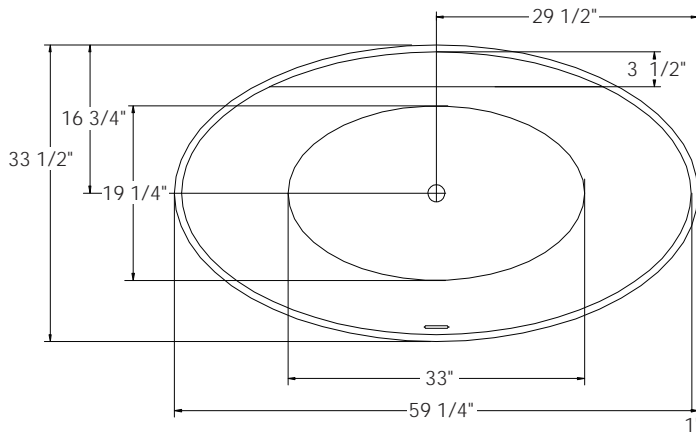

ACCESSORIES & OPTIONS

SPA PILLOWS	Roll-up Gel Pillow (Aqua Blue) 01-88-0020
	Silicone Gel Neck Pillow (Black) 01-88-0024 (Aqua Blue) 01-88-0025
	Soft Neck Pillow (White) 01-88-0010
	Deluxe Contoured Neck Pillow (White) 01-88-0003 (Biscuit) 01-88-0004
	Contoured Gel Seat Cushion (Black) GSC-B1
ABOVE THE FLOOR DRAIN KIT	01-83-0495

TO ORDER OR FOR MORE INFORMATION, CALL 1-800-288-7771

© 2021 Jetta Corporation. All rights reserved. Specifications are subject to change without notice.