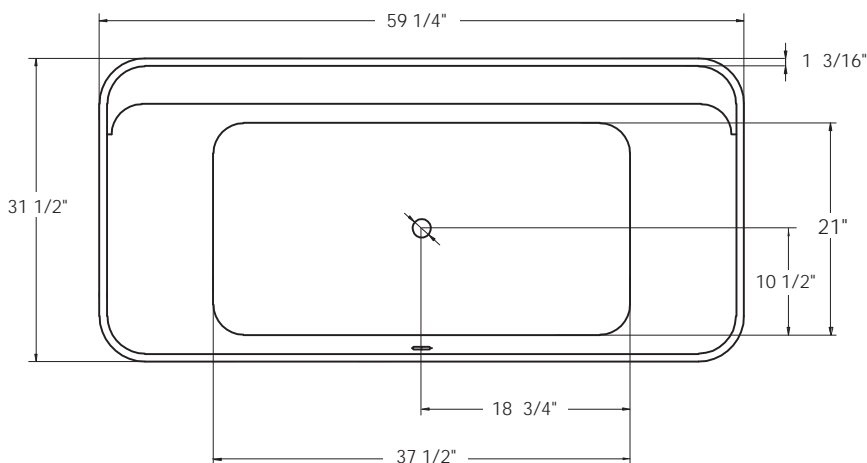

COLORS: WHITE (6385)