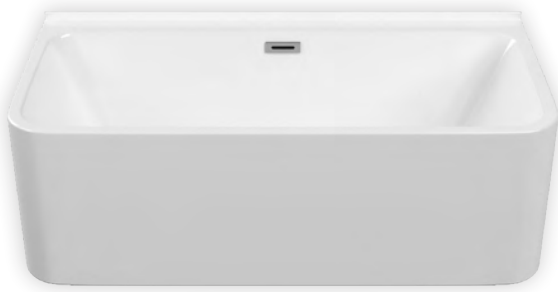

ADVANTAGE

TO ORDER OR FOR MORE INFORMATION, CALL 1-800-288-7771

© 2021 Jetta Corporation. All rights reserved. Specifications are subject to change without notice.

MORGAN E142S

66" x 33" x 23" | RECTANGLE | 1 PERSON