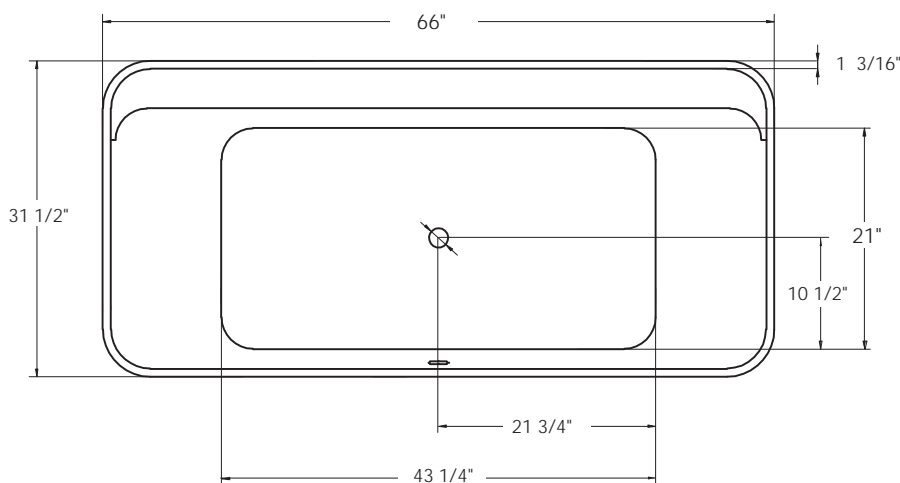

66" x 32" x 23" | RECTANGLE | CENTER DRAIN

J853 RILEY

BATH SELECTIONS

TUB W/ INTEGRATED LINEAR WASTE & OVERFLOW

POLISHED CHROME
(J853-6385NJ-0)

WHITE
(J853-6385NJ-OW)

COLORS: WHITE (6385)

ACCESSORIES & OPTIONS

SPA PILLOWS	Roll-up Gel Pillow (Aqua Blue) 01-88-0020
	Silicone Gel Neck Pillow (Black) 01-88-0024 (Aqua Blue) 01-88-0025
	Soft Neck Pillow (White) 01-88-0010
	Deluxe Contoured Neck Pillow (White) 01-88-0003 (Biscuit) 01-88-0004
	Contoured Gel Seat Cushion (Black) GSC-B1
ABOVE THE FLOOR DRAIN KIT	01-83-0495

TO ORDER OR FOR MORE INFORMATION, CALL 1-800-288-7771

© 2021 Jetta Corporation. All rights reserved. Specifications are subject to change without notice.