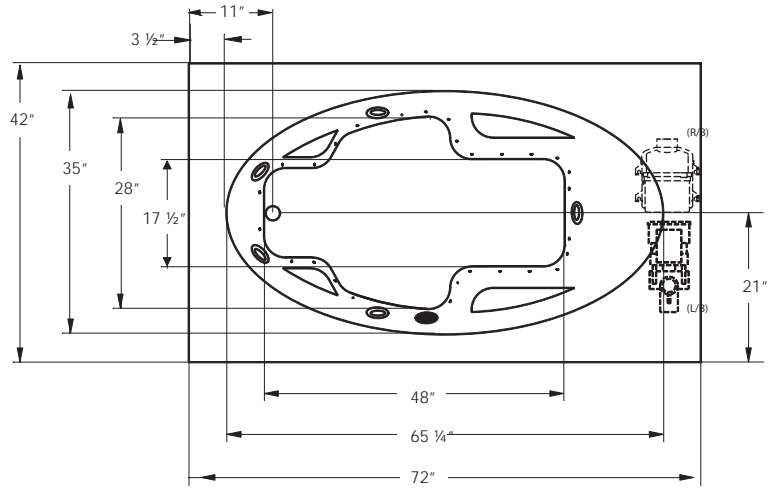

ACCESSORIES

SPA PILLOWS

- Roll-up Gel Pillow (Aqua Blue) 01-88-0020
- Silicone Gel Neck Pillow (Black) 01-88-0024 (Aqua Blue) 01-88-0025
- Soft Neck Pillow (White) 01-88-0010
- Deluxe Contoured Neck Pillow (White) 01-88-0003 (Biscuit) 01-88-0004
- Contoured Gel Seat Cushion (Black) GSC-B1