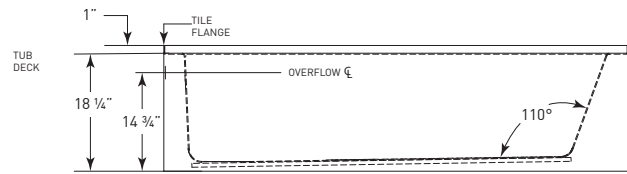

OPTIONS

LED LIGHT	Multi-Colored
MOOD LIGHT	Clear

ACCESSORIES

SPA PILLOWS	Roll-up Gel Pillow (Aqua Blue) 01-88-0020
	Silicone Gel Neck Pillow (Black) 01-88-0024
	Soft Neck Pillow (White) 01-88-0010
	Deluxe Contoured Neck Pillow (White) 01-88-0003 (Biscuit) 01-88-0004
	Contoured Gel Seat Cushion (Black) GSC-B1

WASTE & OVERFLOW

TOE-TAP	Polished Chrome	WOTCH
	White	WOTWH
	Biscuit	WOTBI
	Polished Brass	WOTPB
	Satin Nickel	WOTSN
	Oil Rubbed Bronze	WOTOR
Flat Black	WOTFB	

CLASSIC

TO ORDER OR FOR MORE INFORMATION, CALL 1-800-288-7771

© 2021 Jetta Corporation. All rights reserved. Specifications are subject to change without notice.