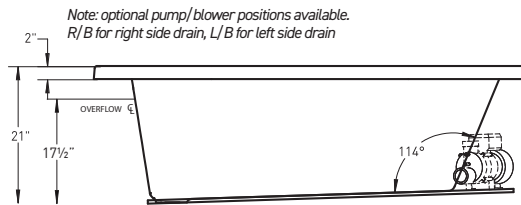

COLORS

STANDARD (S): WHITE (6385)

DESIGNER (D): BISCUIT (6528), BONE (6345)

WASTE & OVERFLOW			OPTIONS	
LINEAR DRAINS MUST BE PURCHASED WITH EACH AFFINITY TUB	Polished Chrome	01-83-0420	GRAB BARS (each)	White, Bone, Biscuit
	White	01-83-0400		Clear with Metallic Inserts
	Biscuit	01-83-0410	LED LIGHT Standard on Air & Combo	Multi-Colored
	Bone	01-83-0470		Clear
	Polished Brass	01-83-0450	CUSTOM PUMP LOCATION IN-LINE HEATER ABS TILE FLANGE DRILL FOR ROUND OVERFLOW JETTAWARM UPGRADE (1 BACKREST)	
	Polished Nickel	01-83-0460		
	Satin Nickel	01-83-0440		
	Oil Rubbed Bronze	01-83-0430		
Flat Black	01-83-0480			
ACCESSORIES				
SPA PILLOWS	Roll-up Gel Pillow (Aqua Blue) 01-88-0020			
	Silicone Gel Neck Pillow (Black) 01-88-0024 (Aqua Blue) 01-88-0025			
	Soft Neck Pillow (White) 01-88-0010			
	Deluxe Contoured Neck Pillow (White) 01-88-0003 (Biscuit) 01-88-0004			
	Contoured Gel Seat Cushion (Black) GSC-B1			

TO ORDER OR FOR MORE INFORMATION, CALL 1-800-288-7771

© 2021 Jetta Corporation. All rights reserved. Specifications are subject to change without notice.