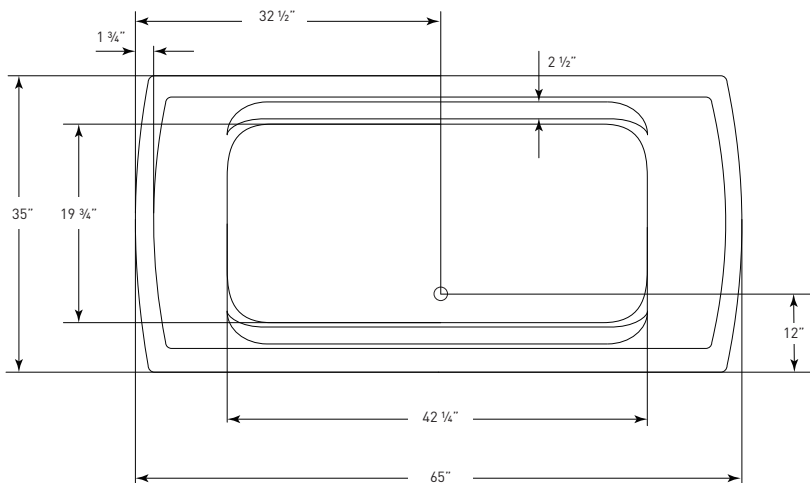

65" x 35" x 24" | RECTANGLE | CENTER DRAIN

J70 EQUINOX

BATH SELECTIONS

TUB WITH WASTE & OVERFLOW

POLISHED CHROME
(J70-6385NJ-R)

WHITE
(J70-6385NJ-RW)

COLORS: WHITE (6385)

ACCESSORIES & OPTIONS

SPA PILLOWS	Roll-up Gel Pillow (Aqua Blue) 01-88-0020
	Silicone Gel Neck Pillow (Black) 01-88-0024 (Aqua Blue) 01-88-0025
	Soft Neck Pillow (White) 01-88-0010
	Deluxe Contoured Neck Pillow (White) 01-88-0003 (Biscuit) 01-88-0004
	Contoured Gel Seat Cushion (Black) GSC-B1
ABOVE THE FLOOR DRAIN KIT	01-83-0495

TO ORDER OR FOR MORE INFORMATION, CALL 1-800-288-7771

© 2021 Jetta Corporation. All rights reserved. Specifications are subject to change without notice.