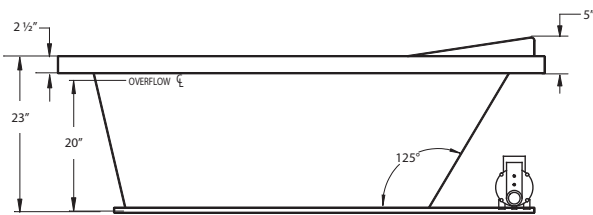

TO ORDER OR FOR MORE INFORMATION, CALL 1-800-288-7771

72" x 42" x 26" | OVAL | 1 PERSON

J25X ST.MARTIN

BATH SELECTIONS

COLORS

STANDARD (S): WHITE (6385), BISCUIT (6528)
DESIGNER (D): BONE (6345)

*Note: optional pump/blower positions available.
 R/B for right side drain, L/B for left side drain*