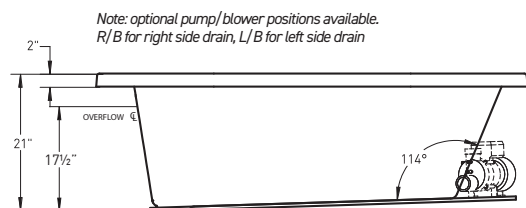

COLORS

STANDARD (S): WHITE (6385)
DESIGNER (D): BISCUIT (6528), BONE (6345)

WASTE & OVERFLOW			OPTIONS	
LINEAR DRAINS MUST BE PURCHASED WITH EACH AFFINITY TUB	Polished Chrome	01-83-0420	GRAB BARS (each)	White, Bone, Biscuit
	White	01-83-0400		Clear with Metallic Inserts
	Biscuit	01-83-0410	LED LIGHT Standard on Air & Combo	Multi-Colored
	Bone	01-83-0470		Clear
	Polished Brass	01-83-0450	CUSTOM PUMP LOCATION	
	Polished Nickel	01-83-0460	IN-LINE HEATER	
	Satin Nickel	01-83-0440	ABS TILE FLANGE	
	Oil Rubbed Bronze	01-83-0430	DRILL FOR ROUND OVERFLOW	
Flat Black	01-83-0480	NEW! JETTAWARM UPGRADE (1 BACKREST)		
ACCESSORIES				
SPA PILLOWS	Roll-up Gel Pillow (Aqua Blue) 01-88-0020			
	Silicone Gel Neck Pillow (Black) 01-88-0024 (Aqua Blue) 01-88-0025			
	Soft Neck Pillow (White) 01-88-0010			
	Deluxe Contoured Neck Pillow (White) 01-88-0003 (Biscuit) 01-88-0004			
	Contoured Gel Seat Cushion (Black) GSC-B1