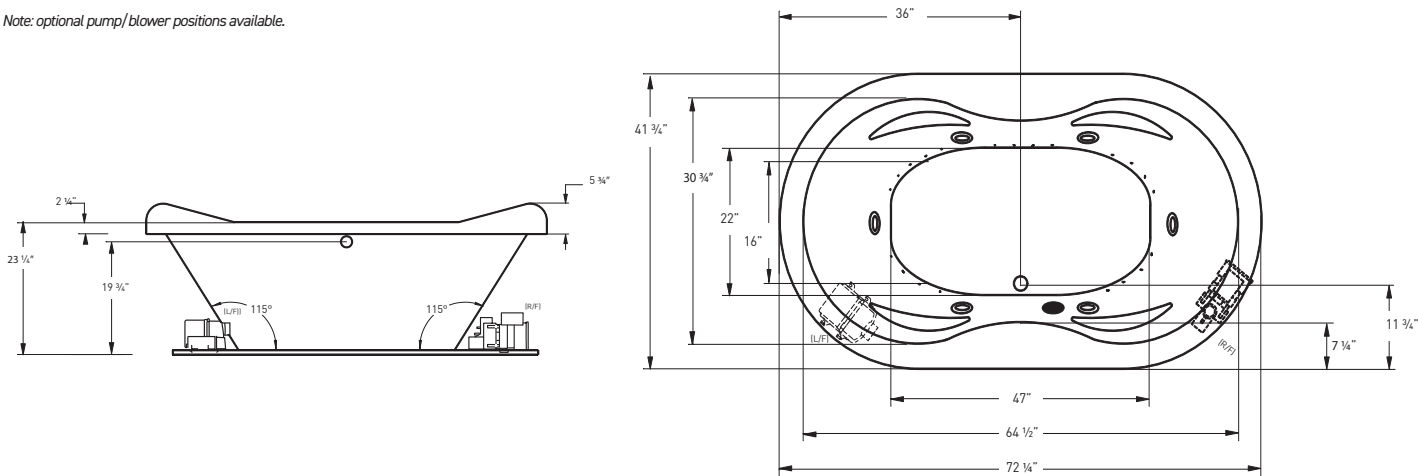

COLORS

STANDARD (S): WHITE (6385), BISCUIT (6528)
DESIGNER (D): BONE (6345)

Note: optional pump/blower positions available.