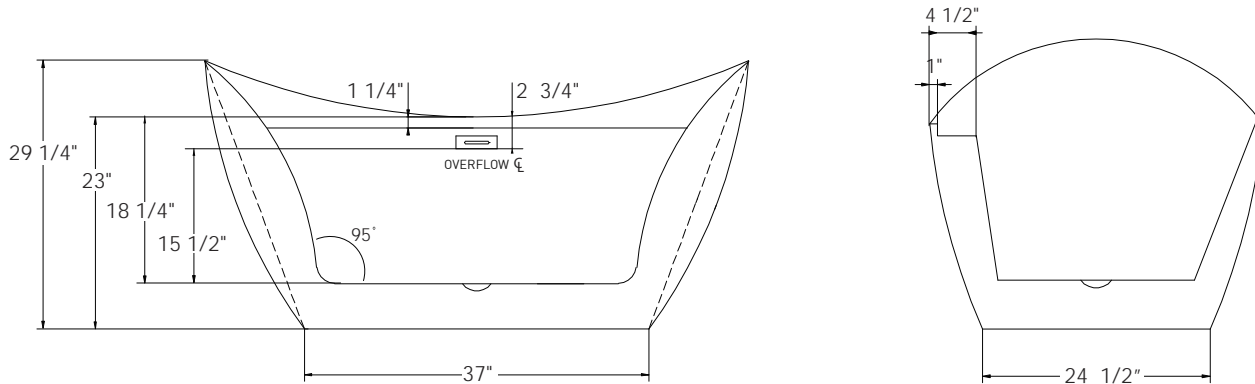

ACCESSORIES & OPTIONS

SPA PILLOWS	Roll-up Gel Pillow (Aqua Blue) 01-88-0020
	Silicone Gel Neck Pillow (Black) 01-88-0024 (Aqua Blue) 01-88-0025
	Soft Neck Pillow (White) 01-88-0010
	Deluxe Contoured Neck Pillow (White) 01-88-0003 (Biscuit) 01-88-0004
	Contoured Gel Seat Cushion (Black) GSC-B1
ABOVE THE FLOOR DRAIN KIT	01-83-0495

TO ORDER OR FOR MORE INFORMATION, CALL 1-800-288-7771

© 2021 Jetta Corporation. All rights reserved. Specifications are subject to change without notice.