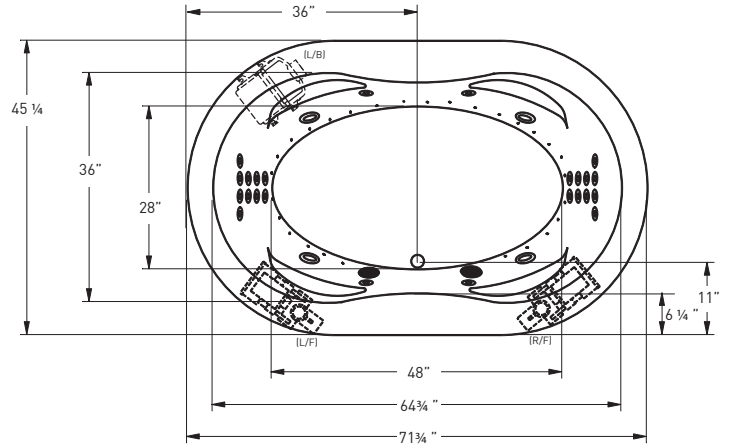

COLORS

STANDARD (S): WHITE (6385), BISCUIT (6528)
DESIGNER (D): BONE (6345)

Note: optional pump/blower positions available.