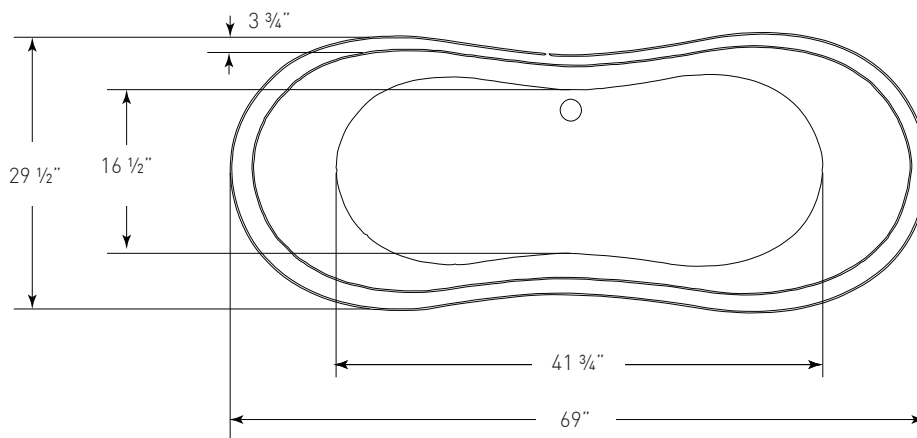

ACCESSORIES & OPTIONS

SPA PILLOWS	Roll-up Gel Pillow (Aqua Blue) 01-88-0020
	Silicone Gel Neck Pillow (Black) 01-88-0024 (Aqua Blue) 01-88-0025
	Soft Neck Pillow (White) 01-88-0010
	Deluxe Contoured Neck Pillow (White) 01-88-0003 (Biscuit) 01-88-0004
	Contoured Gel Seat Cushion (Black) GSC-B1

TO ORDER OR FOR MORE INFORMATION, CALL 1-800-288-7771

© 2021 Jetta Corporation. All rights reserved. Specifications are subject to change without notice.