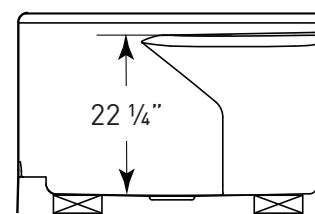

Shower Drain SBD-PC sold separately and recommended for all Jetta Shower Bases