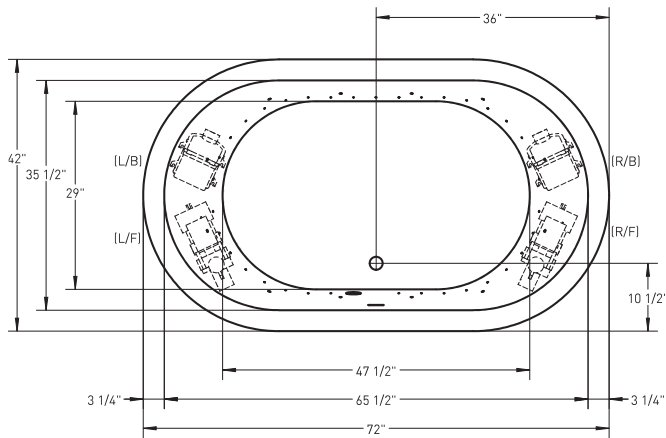

DARBY J49L

72" x 42" x 21" | OVAL | 2 PERSON

AFFINITY

BATH SELECTIONS

JETTASOAK
HYDROTHERAPY

JETTAVHIRL
HYDROTHERAPY
White & Biscuit Only

JETTAIR
HYDROTHERAPY

WHIRL COMBO
HYDROTHERAPY
White & Biscuit Only

COLORS

STANDARD (S): WHITE (6385)

DESIGNER (D): BISCUIT (6528), BONE (6345)

Note: optional pump/blower positions available.

OPTIONS

GRAB BARS (each)	White, Bone, Biscuit
	Clear with Metallic Inserts
LED LIGHT Standard on Air & Combo	Multi-Colored
MOOD LIGHT	Clear
CUSTOM PUMP LOCATION	
IN-LINE HEATER	
ABS TILE FLANGE	
DRILL FOR ROUND OVERFLOW	
NEW! JETTAWARM UPGRADE (2 BACKRESTS)	

WASTE & OVERFLOW

LINEAR DRAINS <i>MUST BE PURCHASED WITH EACH AFFINITY TUB</i>	Polished Chrome	01-83-0420
	White	01-83-0400
	Biscuit	01-83-0410
	Bone	01-83-0470
	Polished Brass	01-83-0450
	Polished Nickel	01-83-0460
	Satin Nickel	01-83-0440
	Oil Rubbed Bronze	01-83-0430
	Flat Black	01-83-0480

ACCESSORIES

SPA PILLOWS	Roll-up Gel Pillow (Aqua Blue) 01-88-0020
	Silicone Gel Neck Pillow (Black) 01-88-0024 (Aqua Blue) 01-88-0025
	Soft Neck Pillow (White) 01-88-0010
	Deluxe Contoured Neck Pillow (White) 01-88-0003 (Biscuit) 01-88-0004
	Contoured Gel Seat Cushion (Black) GSC-B1

TO ORDER OR FOR MORE INFORMATION, CALL 1-800-288-7771