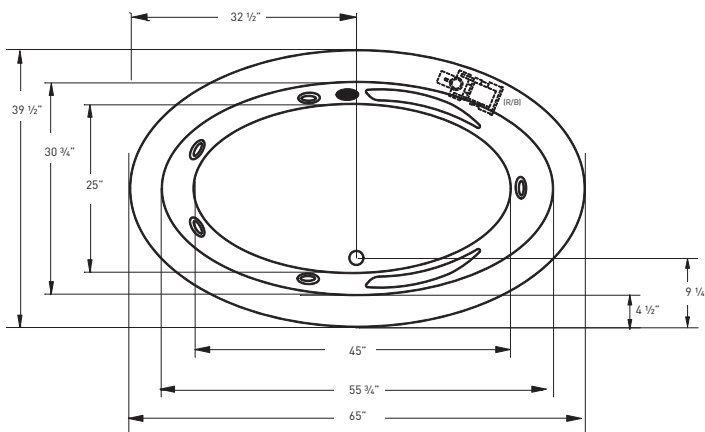

COLORS

STANDARD (S): WHITE (6385), BISCUIT (6528)

Note: optional pump/blower positions available.