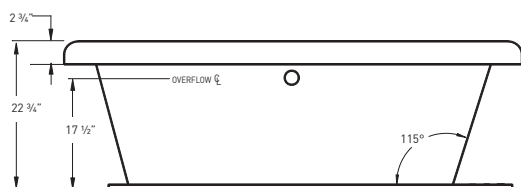

COLORS

STANDARD (S): WHITE (6385), BISCUIT (6528)

Note: optional pump/blower positions available.