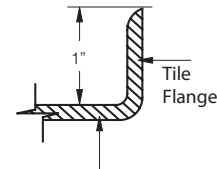

Clearance under the bathtub (2")