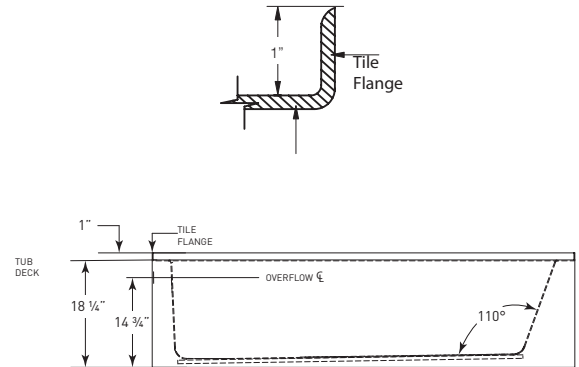

COLORS

STANDARD (S): WHITE (6385), BISCUIT (6528)

OPTIONS

LED LIGHT	Multi-Colored
MOOD LIGHT	Clear

ACCESSORIES

SPA PILLOWS	Roll-up Gel Pillow (Aqua Blue) 01-88-0020
	Silicone Gel Neck Pillow (Black) 01-88-0024
	Soft Neck Pillow (White) 01-88-0010
	Deluxe Contoured Neck Pillow (White) 01-88-0003 (Biscuit) 01-88-0004
	Contoured Gel Seat Cushion (Black) GSC-B1