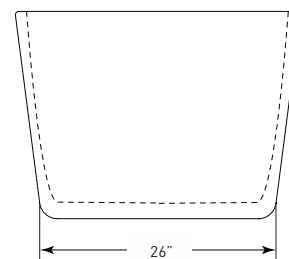

59" x 32" x 23" | OVAL | CENTER DRAIN

J60 PANDORA

BATH SELECTIONS

TUB W/ INTEGRATED LINEAR WASTE & OVERFLOW	 JETTASOAK HYDROTHERAPY POLISHED CHROME (J60-6385NJ-0) WHITE (J60-6385NJ-OW)	 JETTAIR HYDROTHERAPY POLISHED CHROME (J60-6385NJ-0-AIR) WHITE (J60-6385NJ-OW-AIR)
	COLORS: WHITE (6385)	

ACCESSORIES & OPTIONS

SPA PILLOWS	Roll-up Gel Pillow (Aqua Blue) 01-88-0020
	Silicone Gel Neck Pillow (Black) 01-88-0024 (Aqua Blue) 01-88-0025
	Soft Neck Pillow (White) 01-88-0010
	Deluxe Contoured Neck Pillow (White) 01-88-0003 (Biscuit) 01-88-0004
	Contoured Gel Seat Cushion (Black) GSC-B1
ABOVE THE FLOOR DRAIN KIT	01-83-0495
ADDITIONAL 10FT EXTENSION CABLE	01-31-0514

TO ORDER OR FOR MORE INFORMATION, CALL 1-800-288-7771

© 2021 Jetta Corporation. All rights reserved. Specifications are subject to change without notice.