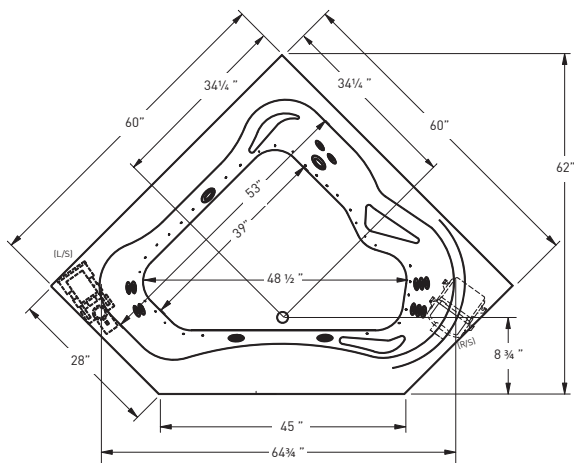

CARIBBEAN J-22V

60" x 60" x 26" | CORNER | 2 PERSON

BATH SELECTIONS

COLORS

STANDARD (S): WHITE (6385), BISCUIT (6528)

DESIGNER (D): BONE (6345)

Note: optional pump/blower positions available.

ELITE

OPTIONS

GRAB BARS (each)	White, Bone, Biscuit
	Clear with Metallic Inserts
LED LIGHT	Multi-Colored
MOOD LIGHT Standard on Air & Combo	Clear
JET TRIM KIT	Polished Chrome
	Polished Brass
	Satin Nickel
	Oil Rubbed Bronze
NECK JET THERAPY SYSTEM (WHITE, BISCUIT) Includes 2 additional rotation jets and Jetted neck pillow	
AROMATHERAPY	
CUSTOM CONTROL LOCATION	
CUSTOM DRAIN/OVERFLOW	
SPECIALTY JET UPGRADE	
ADDITIONAL JET	
CUSTOM CUT DECK LIP	
CUSTOM PUMP LOCATION	
IN-LINE HEATER	
ABS TILE FLANGE	

ACCESSORIES

SPA PILLOWS	Roll-up Gel Pillow (Aqua Blue) 01-88-0020
	Silicone Gel Neck Pillow (Black) 01-88-0024 (Aqua Blue) 01-88-0025
	Soft Neck Pillow (White) 01-88-0010
	Deluxe Contoured Neck Pillow (White) 01-88-0003 (Biscuit) 01-88-0004
	Contoured Gel Seat Cushion (Black) GSC-B1

WASTE & OVERFLOW

CABLE DRIVE	Polished Chrome	WOC27CH
	White	WOC27WH
	Biscuit	WOC27BI
	Polished Brass	WOC27PB
	Satin Nickel	WOC27SN
	Oil Rubbed Bronze	WOC27OR
TOE-TAP	Flat Black	WOC27FB
	Polished Chrome	WOTCH
	White	WOTWH
	Biscuit	WOTBI
	Polished Brass	WOTPB
	Satin Nickel	WOTSN
	Oil Rubbed Bronze	WOTOR
Flat Black	WOTFB	

TO ORDER OR FOR MORE INFORMATION, CALL 1-800-288-7771

© 2021 Jetta Corporation. All rights reserved. Specifications are subject to change without notice.