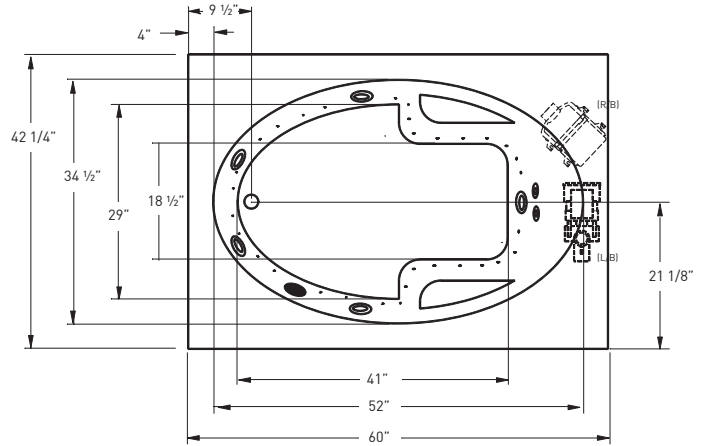

COLORS

STANDARD (S): WHITE (6385), BISCUIT (6528)
DESIGNER (D): BONE (6345)

*Note: optional pump/blower positions available.
R/B for right side drain, L/B for left side drain*