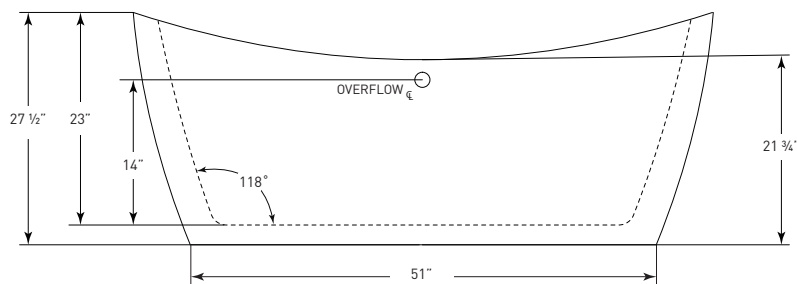

COLORS: WHITE (6385)