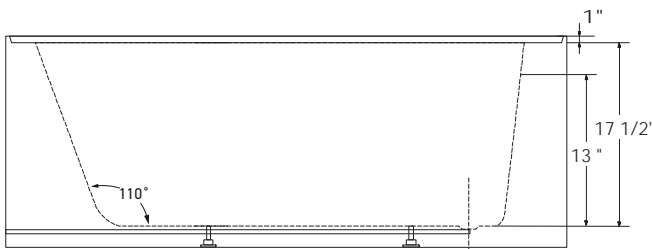

Clearance under the bathtub (2")