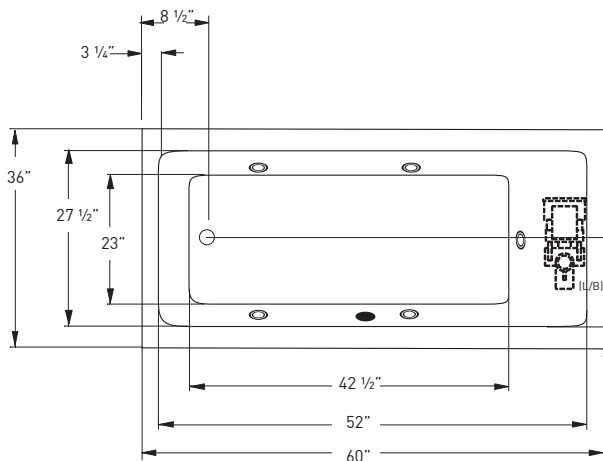

ADVANTAGE

GARRET E212

60" x 36" x 19" | RECTANGLE | 1 PERSON

BATH SELECTIONS

JETTASOAK
HYDROTHERAPY

JETTAVHIRL
HYDROTHERAPY

COLORS

STANDARD (S): WHITE (6385), BISCUIT (6528)