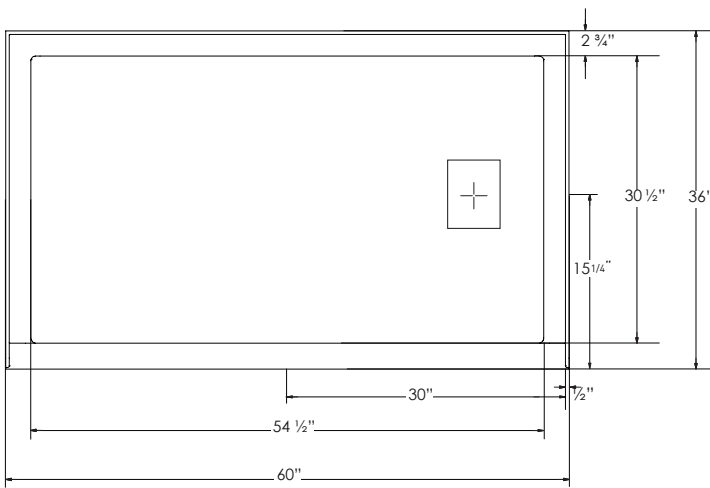

COLORS

STANDARD (S): WHITE (6385), BISCUIT (6528)