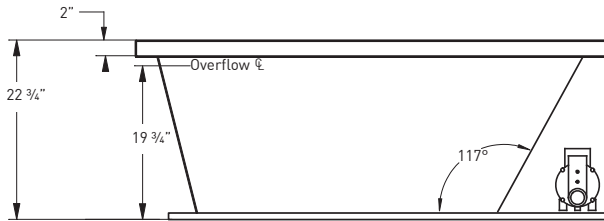

COLORS

STANDARD (S): WHITE (6385), BISCUIT (6528)
DESIGNER (D): BONE (6345)

*Note: optional pump/blower positions available.
R/B for right side drain, L/B for left side drain*