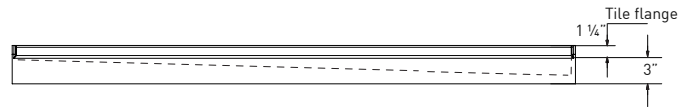

COLORS

STANDARD (S): WHITE (6385), BISCUIT (6528)