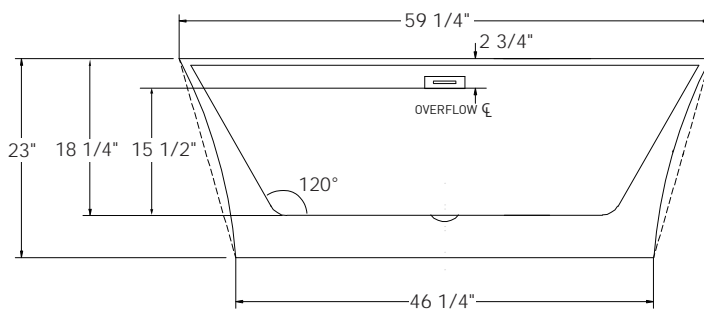

ACCESSORIES & OPTIONS

SPA PILLOWS	Roll-up Gel Pillow (Aqua Blue) 01-88-0020
	Silicone Gel Neck Pillow (Black) 01-88-0024 (Aqua Blue) 01-88-0025
	Soft Neck Pillow (White) 01-88-0010
	Deluxe Contoured Neck Pillow (White) 01-88-0003 (Biscuit) 01-88-0004
	Contoured Gel Seat Cushion (Black) GSC-B1
ABOVE THE FLOOR DRAIN KIT	01-83-0495

TO ORDER OR FOR MORE INFORMATION, CALL 1-800-288-7771

© 2021 Jetta Corporation. All rights reserved. Specifications are subject to change without notice.