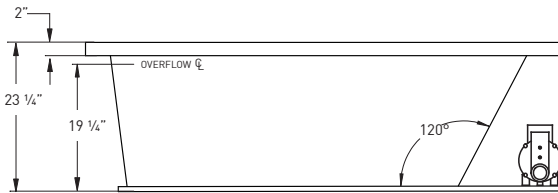

COLORS

STANDARD (S): WHITE (6385), BISCUIT (6528)
DESIGNER (D): BONE (6345)

*Note: optional pump/blower positions available.
R/B for right side drain, L/B for left side drain*