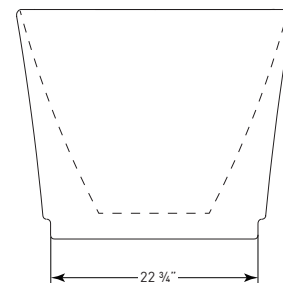

POLISHED CHROME

(J84--6385NJ-R-AIR)

WHITE

(J84--6385NJ-RW-AIR)

COLORS: WHITE (6385)

ACCESSORIES & OPTIONS

SPA PILLOWS	Roll-up Gel Pillow (Aqua Blue) 01-88-0020
	Silicone Gel Neck Pillow (Black) 01-88-0024 (Aqua Blue) 01-88-0025
	Soft Neck Pillow (White) 01-88-0010
	Deluxe Contoured Neck Pillow (White) 01-88-0003 (Biscuit) 01-88-0004
	Contoured Gel Seat Cushion (Black) GSC-B1
ABOVE THE FLOOR DRAIN KIT	01-83-0495
FOAM INSULATION NOT AVAILABLE ON AIR HYDROTHERAPY	
ADDITIONAL 10FT EXTENSION CABLE	01-31-0514