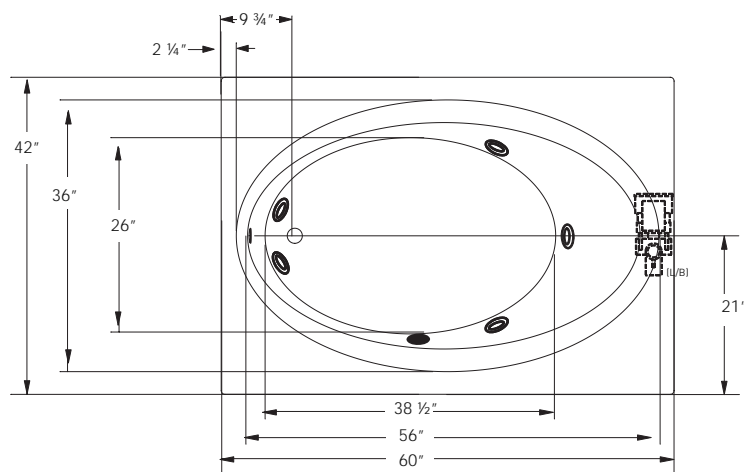

COLORS

STANDARD (S): WHITE (6385), BISCUIT (6528)

OPTIONS

ABS TILE FLANGE	
COLOR MATCH ACRYLIC SKIRT On Soaker	5 ft skirt SKIRT0005

ACCESSORIES

SPA PILLOWS	Roll-up Gel Pillow (Aqua Blue) 01-88-0020
	Silicone Gel Neck Pillow (Black) 01-88-0024 (Aqua Blue) 01-88-0025
	Soft Neck Pillow (White) 01-88-0010
	Deluxe Contoured Neck Pillow (White) 01-88-0003 (Biscuit) 01-88-0004
	Contoured Gel Seat Cushion (Black) GSC-B1

WASTE & OVERFLOW

CABLE DRIVE	Polished Chrome	WOC27CH
	White	WOC27WH
	Biscuit	WOC27BI
	Polished Brass	WOC27PB
	Satin Nickel	WOC27SN
	Oil Rubbed Bronze	WOC27OR
TOE-TAP	Flat Black	WOC27FB
	Polished Chrome	WOTCH
	White	WOTWH
	Biscuit	WOTBI
	Polished Brass	WOTPB
	Satin Nickel	WOTSN
Oil Rubbed Bronze	WOTOR	
Flat Black	WOTFB	

ADVANTAGE