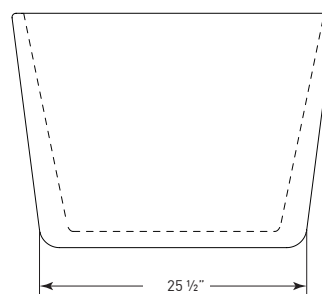

COLORS: WHITE (6385)