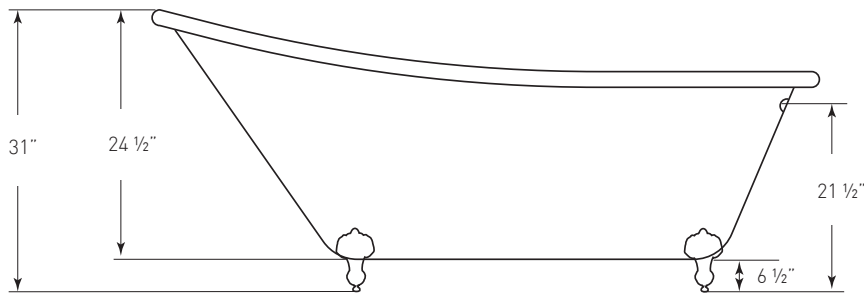

ACCESSORIES & OPTIONS

SPA PILLOWS	Roll-up Gel Pillow (Aqua Blue) 01-88-0020
	Silicone Gel Neck Pillow (Black) 01-88-0024 (Aqua Blue) 01-88-0025
	Soft Neck Pillow (White) 01-88-0010
	Deluxe Contoured Neck Pillow (White) 01-88-0003 (Biscuit) 01-88-0004
	Contoured Gel Seat Cushion (Black) GSC-B1

TO ORDER OR FOR MORE INFORMATION, CALL 1-800-288-7771

© 2021 Jetta Corporation. All rights reserved. Specifications are subject to change without notice.