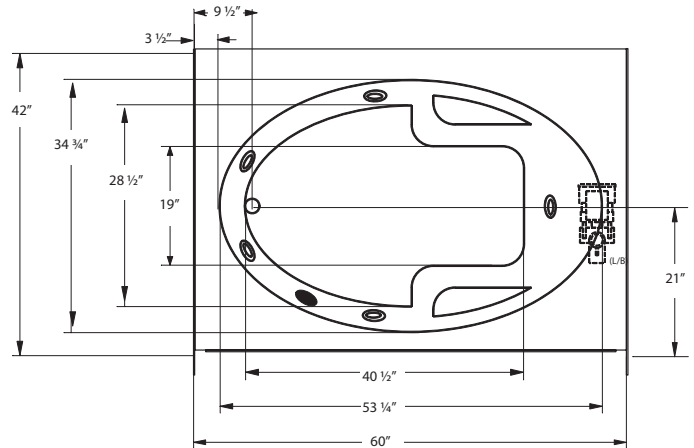

COLORS

STANDARD (S): WHITE (6385), BISCUIT (6528)
DESIGNER (D): BONE (6345)

*Note: optional pump positions available.
R/B for right side drain, L/B for left side drain*