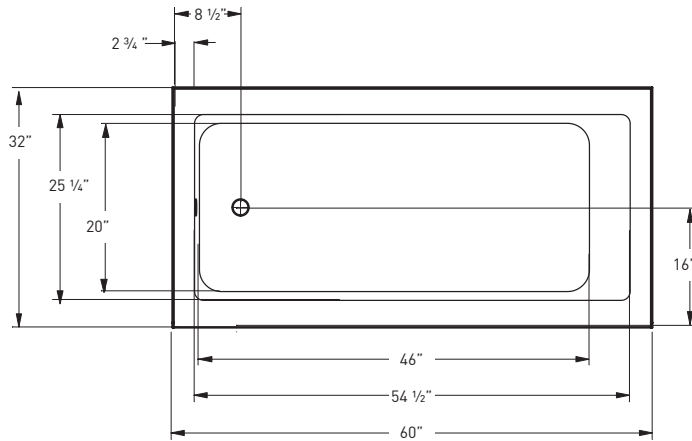

OPTIONS

LED LIGHT	Multi-Colored
MOOD LIGHT	Clear

ACCESSORIES

SPA PILLOWS	Roll-up Gel Pillow (Aqua Blue) 01-88-0020
	Silicone Gel Neck Pillow (Black) 01-88-0024
	Soft Neck Pillow (White) 01-88-0010
	Deluxe Contoured Neck Pillow (White) 01-88-0003 (Biscuit) 01-88-0004
	Contoured Gel Seat Cushion (Black) GSC-B1

WASTE & OVERFLOW

TOE-TAP	Polished Chrome	WOTCH
	White	WOTWH
	Biscuit	WOTBI
	Polished Brass	WOTPB
	Satin Nickel	WOTSN
	Oil Rubbed Bronze	WOTOR
Flat Black	WOTFB	

CLASSIC

TO ORDER OR FOR MORE INFORMATION, CALL 1-800-288-7771

© 2021 Jetta Corporation. All rights reserved. Specifications are subject to change without notice.