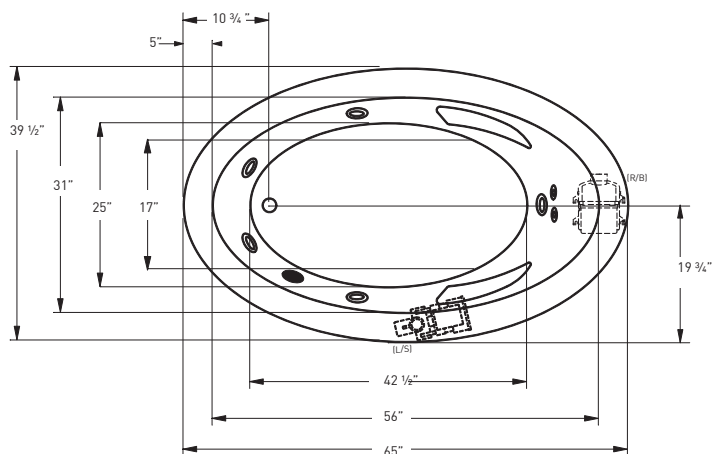

DESIGNER (D): BONE (6345)

Note: optional pump/blower positions available.

DESIGNER

OPTIONS		ACCESSORIES	
GRAB BARS (each)	White, Bone, Biscuit	SPA PILLOWS	Roll-up Gel Pillow (Aqua Blue) 01-88-0020
	Clear with Metallic Inserts		Silicone Gel Neck Pillow (Black) 01-88-0024 (Aqua Blue) 01-88-0025
LED LIGHT	Multi-Colored		Soft Neck Pillow (White) 01-88-0010
MOOD LIGHT Standard on Air & Combo	Clear		Deluxe Contoured Neck Pillow (White) 01-88-0003 (Biscuit) 01-88-0004
JET TRIM KIT	Polished Chrome		Contoured Gel Seat Cushion (Black) GSC-B1
	Polished Brass		
	Satin Nickel		
	Oil Rubbed Bronze		
NECK JET THERAPY SYSTEM (WHITE, BISCUIT) Includes 2 additional rotation jets and Jetted neck pillow		WASTE & OVERFLOW	
CUSTOM CONTROL LOCATION		CABLE DRIVE	Polished Chrome WOC27CH
CUSTOM DRAIN/OVERFLOW			White WOC27WH
SPECIALTY JET UPGRADE			Biscuit WOC27BI
ADDITIONAL JET			Polished Brass WOC27PB
CUSTOM CUT DECK LIP			Satin Nickel WOC27SN
CUSTOM PUMP LOCATION		Oil Rubbed Bronze WOC27OR	
IN-LINE HEATER		Flat Black WOC27FB	TOE-TAP
		Polished Chrome WOTCH	
		White WOTWH	
		Biscuit WOTBI	
		Polished Brass WOTPB	
		Satin Nickel WOTSN	
		Oil Rubbed Bronze WOTOR	
		Flat Black WOTFB	