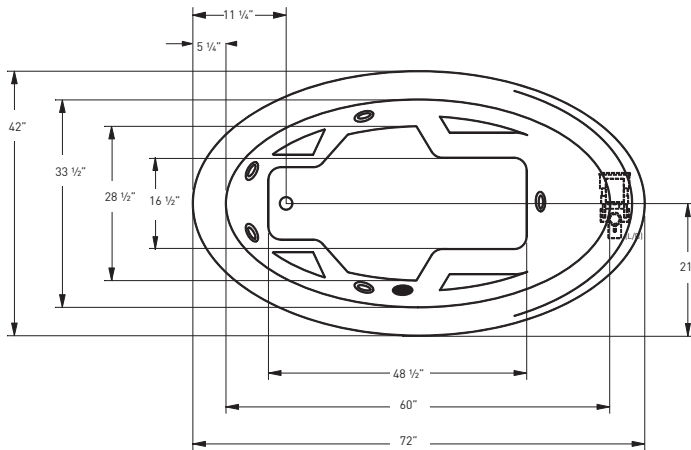

ACCESSORIES

SPA PILLOWS	
	Roll-up Gel Pillow (Aqua Blue) 01-88-0020
	Silicone Gel Neck Pillow (Black) 01-88-0024 (Aqua Blue) 01-88-0025
	Soft Neck Pillow (White) 01-88-0010
	Deluxe Contoured Neck Pillow (White) 01-88-0003 (Biscuit) 01-88-0004
	Contoured Gel Seat Cushion (Black) GSC-B1

WASTE & OVERFLOW

CABLE DRIVE	Polished Chrome	WOC27CH
	White	WOC27WH
	Biscuit	WOC27BI
	Polished Brass	WOC27PB
	Satin Nickel	WOC27SN
	Oil Rubbed Bronze	WOC27OR
TOE-TAP	Flat Black	WOC27FB
	Polished Chrome	WOTCH
	White	WOTWH
	Biscuit	WOTBI
	Polished Brass	WOTPB
	Satin Nickel	WOTSN
Oil Rubbed Bronze	WOTOR	
Flat Black	WOTFB