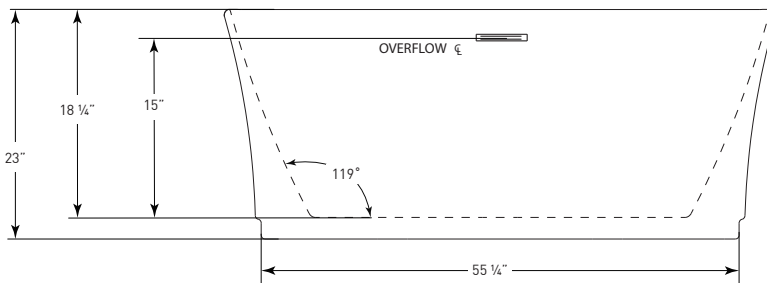

ACCESSORIES & OPTIONS

SPA PILLOWS	Roll-up Gel Pillow (Aqua Blue) 01-88-0020
	Silicone Gel Neck Pillow (Black) 01-88-0024 (Aqua Blue) 01-88-0025
	Soft Neck Pillow (White) 01-88-0010
	Deluxe Contoured Neck Pillow (White) 01-88-0003 (Biscuit) 01-88-0004
	Contoured Gel Seat Cushion (Black) GSC-B1
ABOVE THE FLOOR DRAIN KIT	01-83-0495
FOAM INSULATION NOT AVAILABLE ON AIR HYDROTHERAPY	
ADDITIONAL 10FT EXTENSION CABLE	01-31-0514

TO ORDER OR FOR MORE INFORMATION, CALL 1-800-288-7771