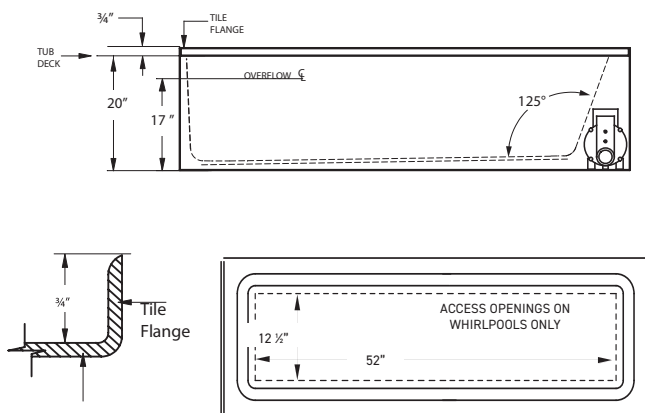

OPTIONS

ACCESS PANEL ON NON-JETTED TUBS

ACCESSORIES

SPA PILLOWS

Roll-up Gel Pillow (Aqua Blue) 01-88-0020
Silicone Gel Neck Pillow (Black) 01-88-0024 (Aqua Blue) 01-88-0025
Soft Neck Pillow (White) 01-88-0010
Deluxe Contoured Neck Pillow (White) 01-88-0003 (Biscuit) 01-88-0004
Contoured Gel Seat Cushion (Black) GSC-B1

WASTE & OVERFLOW

CABLE DRIVE	Polished Chrome	WOC27CH
	White	WOC27WH
	Biscuit	WOC27BI
	Polished Brass	WOC27PB
	Satin Nickel	WOC27SN
	Oil Rubbed Bronze	WOC27OR
TOE-TAP	Polished Chrome	WOTCH
	White	WOTWH
	Biscuit	WOTBI
	Polished Brass	WOTPB
	Satin Nickel	WOTSN
	Oil Rubbed Bronze	WOTOR
	Flat Black	WOTFB

ADVANTAGE