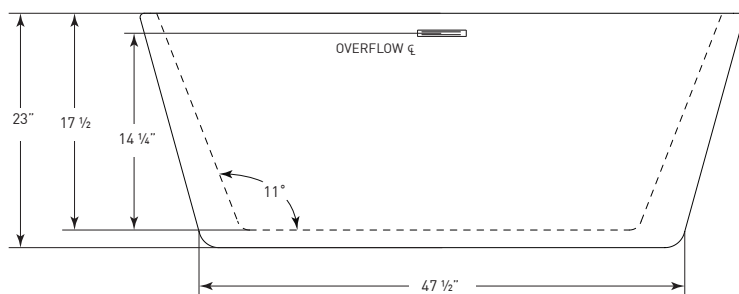

COLORS: WHITE (6385)