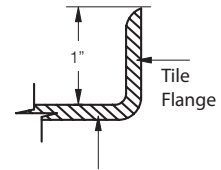

TUB WITH INTEGRATED LINEAR WASTE & OVERFLOW

POLISHED CHROME

WHITE

COLORS: WHITE (6385)