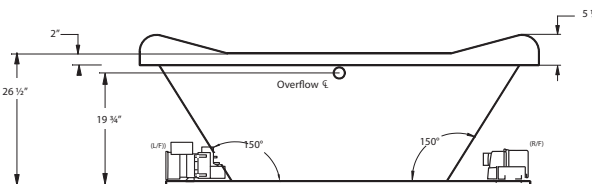

DESIGNER

OPTIONS

GRAB BARS (each)	White, Bone, Biscuit
	Clear with Metallic Inserts
LED LIGHT	Multi-Colored
MOOD LIGHT Standard on Air & Combo	Clear
JET TRIM KIT	Polished Chrome
	Polished Brass
	Satin Nickel
	Oil Rubbed Bronze
NECK JET THERAPY SYSTEM (WHITE, BISCUIT) Includes 2 additional rotation jets and Jetted neck pillow	
AROMATHERAPY	
CUSTOM CONTROL LOCATION	
CUSTOM DRAIN/OVERFLOW	
SPECIALTY JET UPGRADE	
ADDITIONAL JET	
CUSTOM CUT DECK LIP	
CUSTOM PUMP LOCATION	
IN-LINE HEATER	

ACCESSORIES

SPA PILLOWS	Roll-up Gel Pillow (Aqua Blue) 01-88-0020
	Silicone Gel Neck Pillow (Black) 01-88-0024 (Aqua Blue) 01-88-0025
	Soft Neck Pillow (White) 01-88-0010
	Deluxe Contoured Neck Pillow (White) 01-88-0003 (Biscuit) 01-88-0004
	Contoured Gel Seat Cushion (Black) GSC-B1

WASTE & OVERFLOW

CABLE DRIVE	Polished Chrome	WOC27CH
	White	WOC27WH
	Biscuit	WOC27BI
	Polished Brass	WOC27PB
	Satin Nickel	WOC27SN
	Oil Rubbed Bronze	WOC27OR
TOE-TAP	Flat Black	WOC27FB
	Polished Chrome	WOTCH
	White	WOTWH
	Biscuit	WOTBI
	Polished Brass	WOTPB
	Satin Nickel	WOTSN
	Oil Rubbed Bronze	WOTOR
Flat Black	WOTFB	

TO ORDER OR FOR MORE INFORMATION, CALL 1-800-288-7771

© 2021 Jetta Corporation. All rights reserved. Specifications are subject to change without notice.