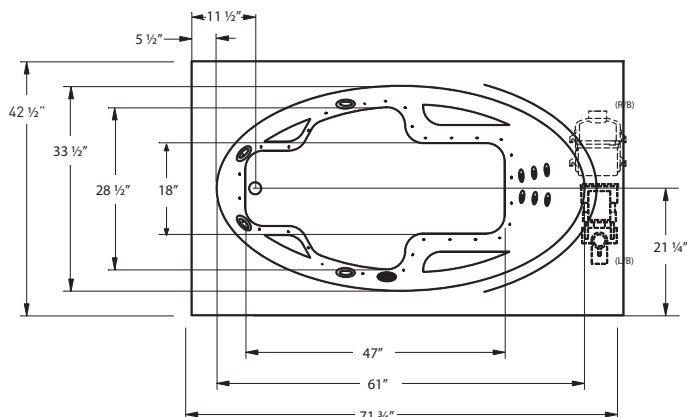

SAMOA J05V

72" x 42" x 26" | RECTANGLE | 1 PERSON

BATH SELECTIONS

JETTAWHIRL
HYDROTHERAPY

WHIRL COMBO
HYDROTHERAPY

COLORS

STANDARD (S): WHITE (6385), BISCUIT (6528)

DESIGNER (D): BONE (6345)

*Note: optional pump/blower positions available.
R/B for right side drain, L/B for left side drain*

ELITE

OPTIONS

GRAB BARS (each)	White, Bone, Biscuit
	Clear with Metallic Inserts
LED LIGHT	Multi-Colored
COLOR MATCH ACRYLIC SKIRT:	6ft Skirt SKIRT0006
MOOD LIGHT Standard on Air & Combo	Clear
JET TRIM KIT	Polished Chrome
	Polished Brass
	Satin Nickel
	Oil Rubbed Bronze
NECK JET THERAPY SYSTEM (WHITE, BISCUIT) Includes 2 additional rotation jets and Jetted neck pillow	
AROMATHERAPY	
CUSTOM CONTROL LOCATION	
CUSTOM DRAIN/OVERFLOW	
SPECIALTY JET UPGRADE	
ADDITIONAL JET	
CUSTOM CUT DECK LIP	
CUSTOM PUMP LOCATION	
IN-LINE HEATER	
ABS TILE FLANGE	

ACCESSORIES

SPA PILLOWS	Roll-up Gel Pillow (Aqua Blue) 01-88-0020
	Silicone Gel Neck Pillow (Black) 01-88-0024 (Aqua Blue) 01-88-0025
	Soft Neck Pillow (White) 01-88-0010
	Deluxe Contoured Neck Pillow (White) 01-88-0003 (Biscuit) 01-88-0004
	Contoured Gel Seat Cushion (Black) GSC-B1

WASTE & OVERFLOW

CABLE DRIVE	Polished Chrome	WOC27CH
	White	WOC27WH
	Biscuit	WOC27BI
	Polished Brass	WOC27PB
	Satin Nickel	WOC27SN
TOE-TAP	Oil Rubbed Bronze	WOC27OR
	Flat Black	WOC27FB
	Polished Chrome	WOTCH
	White	WOTWH
	Biscuit	WOTBI
TOE-TAP	Polished Brass	WOTPB
	Satin Nickel	WOTSN
	Oil Rubbed Bronze	WOTOR
	Flat Black	WOTFB

TO ORDER OR FOR MORE INFORMATION, CALL 1-800-288-7771

© 2021 Jetta Corporation. All rights reserved. Specifications are subject to change without notice.