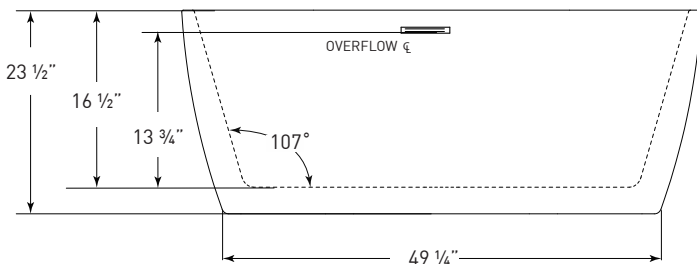

BATH SELECTIONS

JETTASOAK
HYDROTHERAPY

TUB WITH INTEGRATED LINEAR WASTE & OVERFLOW

POLISHED CHROME
(J82-6385NJ-O)

WHITE
(J82-6385NJ-OW)

COLORS: WHITE (6385)

ACCESSORIES & OPTIONS

SPA PILLOWS	Roll-up Gel Pillow (Aqua Blue) 01-88-0020
	Silicone Gel Neck Pillow (Black) 01-88-0024 (Aqua Blue) 01-88-0025
	Soft Neck Pillow (White) 01-88-0010
	Deluxe Contoured Neck Pillow (White) 01-88-0003 (Biscuit) 01-88-0004
	Contoured Gel Seat Cushion (Black) GSC-B1
ABOVE THE FLOOR DRAIN KIT	01-83-0495
FOAM INSULATION NOT AVAILABLE ON AIR HYDROTHERAPY	