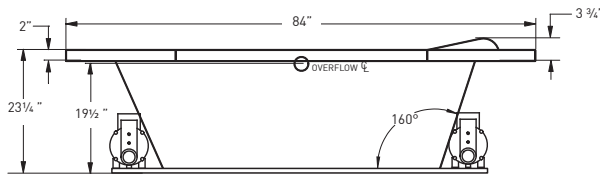

BATH SELECTIONS

COLORS

STANDARD (S): WHITE (6385), BISCUIT (6528)
DESIGNER (D): BONE (6345)

Note: optional pump/blower positions available.

ELITE

ACCESSORIES

SPA PILLOWS	Roll-up Gel Pillow (Aqua Blue) 01-88-0020
	Silicone Gel Neck Pillow (Black) 01-88-0024 (Aqua Blue) 01-88-0025
	Soft Neck Pillow (White) 01-88-0010
	Deluxe Contoured Neck Pillow (White) 01-88-0003 (Biscuit) 01-88-0004
	Contoured Gel Seat Cushion (Black) GSC-B1