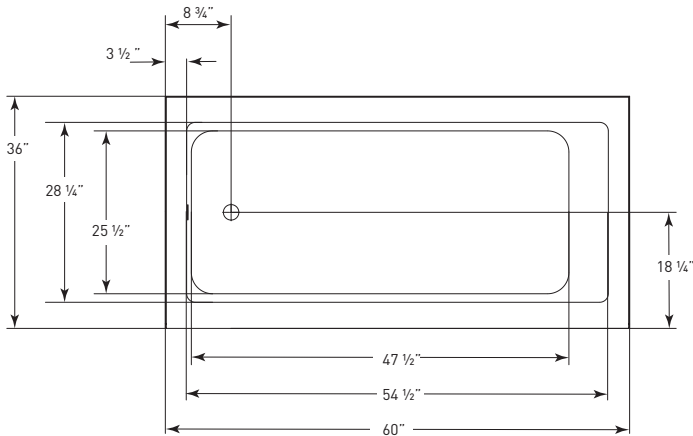

OPTIONS

LED LIGHT	Multi-Colored
MOOD LIGHT	Clear

ACCESSORIES

SPA PILLOWS	Roll-up Gel Pillow (Aqua Blue) 01-88-0020
	Silicone Gel Neck Pillow (Black) 01-88-0024
	Soft Neck Pillow (White) 01-88-0010
	Deluxe Contoured Neck Pillow (White) 01-88-0003 (Biscuit) 01-88-0004
	Contoured Gel Seat Cushion (Black) GSC-B1

WASTE & OVERFLOW

TOE-TAP	Polished Chrome	WOTCH
	White	WOTWH
	Biscuit	WOTBI
	Polished Brass	WOTPB
	Satin Nickel	WOTSN
	Oil Rubbed Bronze	WOTOR
Flat Black	WOTFB	

CLASSIC

TO ORDER OR FOR MORE INFORMATION, CALL 1-800-288-7771

© 2021 Jetta Corporation. All rights reserved. Specifications are subject to change without notice.