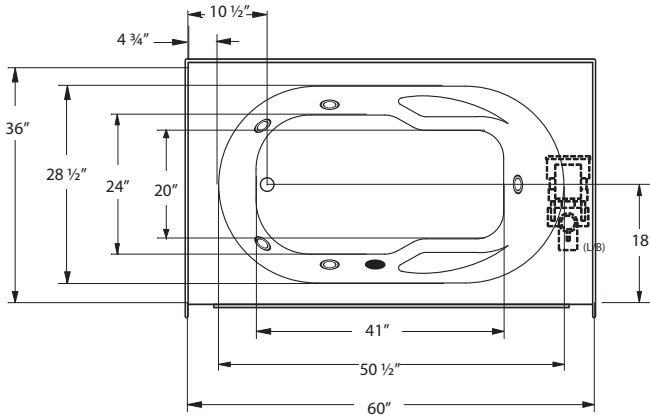

Note: optional pump positions available.
R/B for right side drain, L/B for left side drain

ACCESS OPENINGS ON WHIRLPOOLS ONLY

ACCESSORIES

SPA PILLOWS

- Roll-up Gel Pillow (Aqua Blue) 01-88-0020
- Silicone Gel Neck Pillow (Black) 01-88-0024 (Aqua Blue) 01-88-0025
- Soft Neck Pillow (White) 01-88-0010
- Deluxe Contoured Neck Pillow (White) 01-88-0003 (Biscuit) 01-88-0004
- Contoured Gel Seat Cushion (Black) GSC-B1

WASTE & OVERFLOW

CABLE DRIVE

- Polished Chrome WOC27CH
- White WOC27WH
- Biscuit WOC27BI
- Polished Brass WOC27PB
- Satin Nickel WOC27SN
- Oil Rubbed Bronze WOC27OR
- Flat Black WOC27FB

TOE-TAP

- Polished Chrome WOTCH
- White WOTWH
- Biscuit WOTBI
- Polished Brass WOTPB
- Satin Nickel WOTSN
- Oil Rubbed Bronze WOTOR
- Flat Black WOTFB

OPTIONS

GRAB BARS (each)

- White, Bone, Biscuit
- Clear with Metallic Inserts

LED LIGHT

- Multi-Colored

MOOD LIGHT

Standard on Air & Combo

- Clear

JET TRIM KIT

- Polished Chrome
- Polished Brass
- Satin Nickel
- Oil Rubbed Bronze

NECK JET THERAPY SYSTEM (WHITE, BISCUIT)

Includes 2 additional rotation jets and Jetted neck pillow

AROMATHERAPY

CUSTOM CONTROL LOCATION

CUSTOM DRAIN/OVERFLOW

SPECIALTY JET UPGRADE

ADDITIONAL JET

CUSTOM CUT DECK LIP

CUSTOM PUMP LOCATION

IN-LINE HEATER

CLASSIC

TO ORDER OR FOR MORE INFORMATION, CALL 1-800-288-7771

© 2021 Jetta Corporation. All rights reserved. Specifications are subject to change without notice.