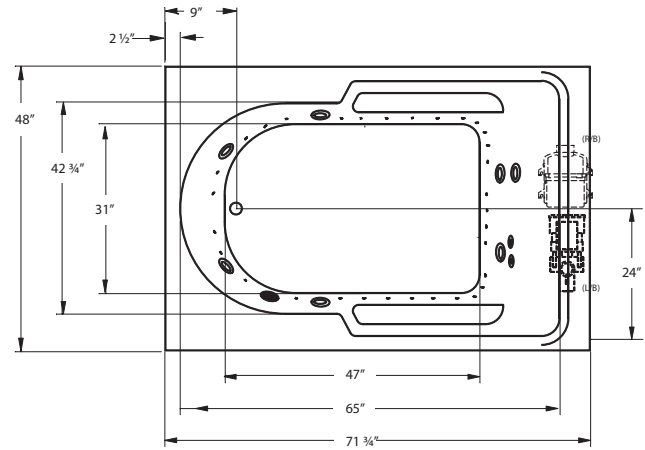

COLORS

STANDARD (S): WHITE (6385), BISCUIT (6528)
DESIGNER (D): BONE (6345)

*Note: optional pump/blower positions available.
R/B for right side drain, L/B for left side drain*