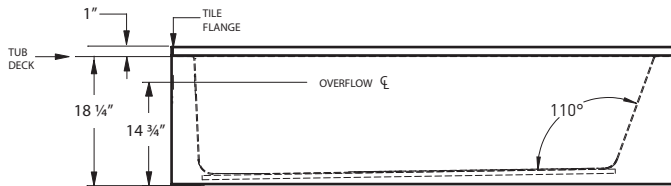

60" x 30" x 19" | RECTANGLE | 1 PERSON

E102S LOFT

BATH SELECTIONS

With Integral Skirt

JETTASOAK
HYDROTHERAPY

Above the floor rough
(AFR) with Integral Skirt

JETTASOAK
HYDROTHERAPY

COLORS

STANDARD (S): WHITE (6385), BISCUIT (6528)

STANDARD

ABOVE THE FLOOR ROUGH

WASTE & OVERFLOW

TOE-TAP	Polished Chrome	WOTCH
	White	WOTWH
	Biscuit	WOTBI
	Polished Brass	WOTPB
	Satin Nickel	WOTSN
	Oil Rubbed Bronze Flat Black	WOTOR WOTFB

ACCESSORIES

SPA PILLOWS	Roll-up Gel Pillow (Aqua Blue) 01-88-0020
	Silicone Gel Neck Pillow (Black) 01-88-0024 (Aqua Blue) 01-88-0025
	Soft Neck Pillow (White) 01-88-0010
	Deluxe Contoured Neck Pillow (White) 01-88-0003 (Biscuit) 01-88-0004
	Contoured Gel Seat Cushion (Black) GSC-B1

ADVANTAGE

TO ORDER OR FOR MORE INFORMATION, CALL 1-800-288-7771

© 2021 Jetta Corporation. All rights reserved. Specifications are subject to change without notice.