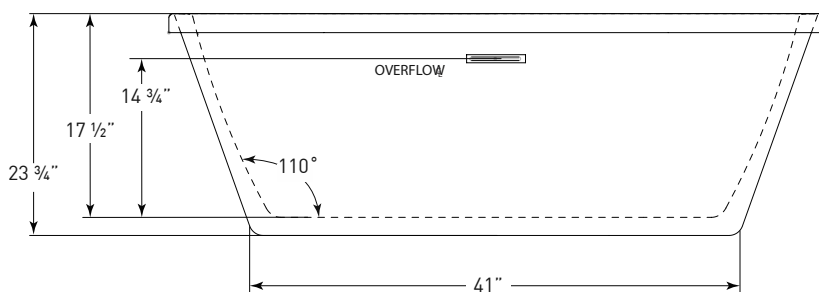

ACCESSORIES & OPTIONS

SPA PILLOWS	Roll-up Gel Pillow (Aqua Blue) 01-88-0020
	Silicone Gel Neck Pillow (Black) 01-88-0024 (Aqua Blue) 01-88-0025
	Soft Neck Pillow (White) 01-88-0010
	Deluxe Contoured Neck Pillow (White) 01-88-0003 (Biscuit) 01-88-0004
	Contoured Gel Seat Cushion (Black) GSC-B1
ABOVE THE FLOOR DRAIN KIT	01-83-0495
ADDITIONAL 10FT EXTENSION CABLE	01-31-0514

TO ORDER OR FOR MORE INFORMATION, CALL 1-800-288-7771

© 2021 Jetta Corporation. All rights reserved. Specifications are subject to change without notice.