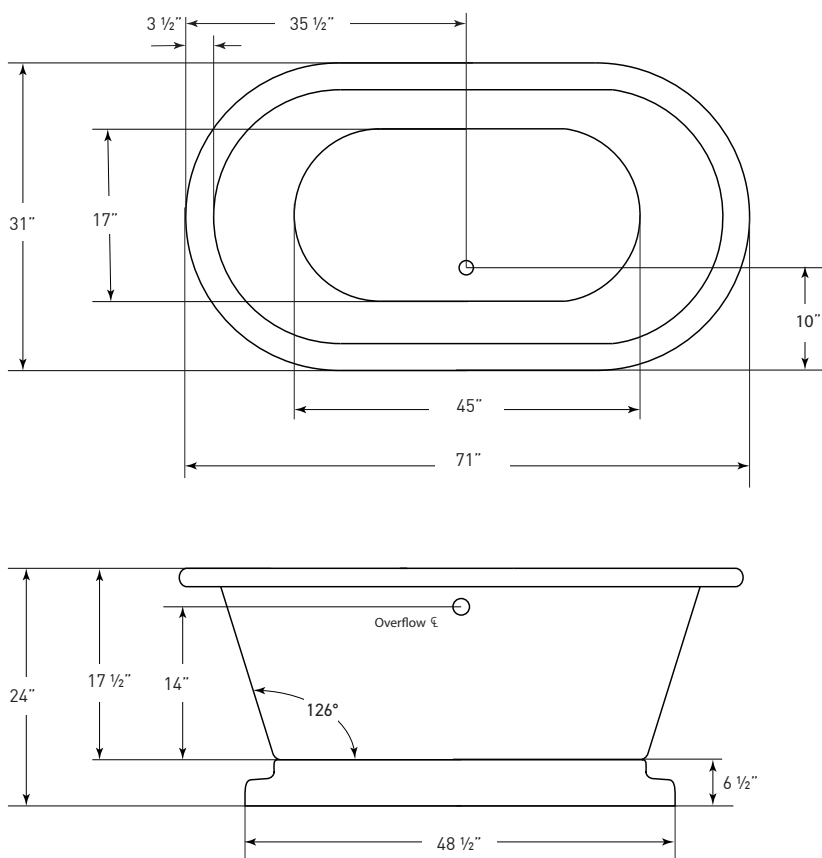

BATH SELECTIONS

 <p>JETTASOAK HYDROTHERAPY</p>	TUB WITH WHITE PEDESTAL BASE
	ROLLED RIM (70-21-ADEP-NH-RR)
COLORS: WHITE (6385)	

ACCESSORIES & OPTIONS

SPA PILLOWS	Roll-up Gel Pillow (Aqua Blue) 01-88-0020
	Silicone Gel Neck Pillow (Black) 01-88-0024 (Aqua Blue) 01-88-0025
	Soft Neck Pillow (White) 01-88-0010
	Deluxe Contoured Neck Pillow (White) 01-88-0003 (Biscuit) 01-88-0004
	Contoured Gel Seat Cushion (Black) GSC-B1