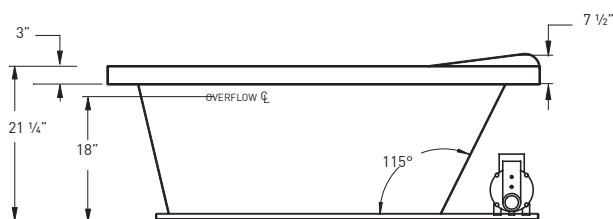

COLORS

STANDARD (S): WHITE (6385), BISCUIT (6528)

Note: R/B for right side drain, L/B for left side drain