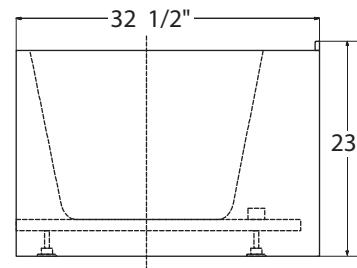

ACCESSORIES & OPTIONS

SPA PILLOWS	Roll-up Gel Pillow (Aqua Blue) 01-88-0020
	Silicone Gel Neck Pillow (Black) 01-88-0024 (Aqua Blue) 01-88-0025
	Soft Neck Pillow (White) 01-88-0010
	Deluxe Contoured Neck Pillow (White) 01-88-0003 (Biscuit) 01-88-0004
	Contoured Gel Seat Cushion (Black) GSC-B1
ABOVE THE FLOOR DRAIN KIT	01-83-0495

ADVANTAGE

TO ORDER OR FOR MORE INFORMATION, CALL 1-800-288-7771

© 2021 Jetta Corporation. All rights reserved. Specifications are subject to change without notice.