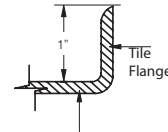

CLASSIC

ACCESSORIES & OPTIONS

SPA PILLOWS	Roll-up Gel Pillow (Aqua Blue) 01-88-0020
	Silicone Gel Neck Pillow (Black) 01-88-0024 (Aqua Blue) 01-88-0025
	Soft Neck Pillow (White) 01-88-0010
	Deluxe Contoured Neck Pillow (White) 01-88-0003 (Biscuit) 01-88-0004
	Contoured Gel Seat Cushion (Black) GSC-B1
ABOVE THE FLOOR DRAIN KIT	01-83-0495

TO ORDER OR FOR MORE INFORMATION, CALL 1-800-288-7771