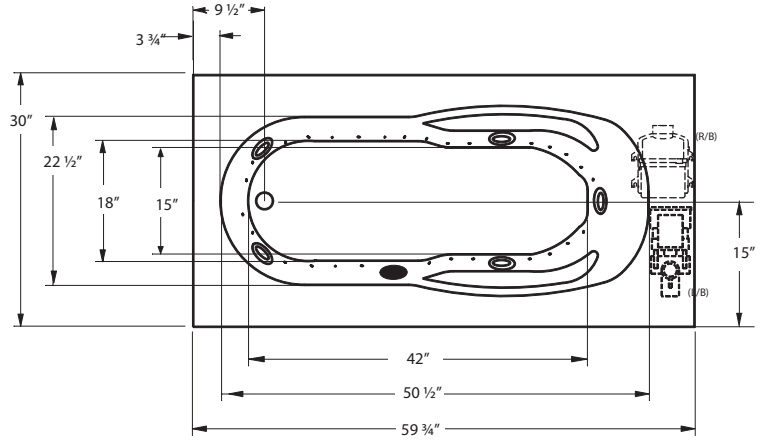

COLORS

STANDARD (S): WHITE (6385), BISCUIT (6528)
DESIGNER (D): BONE (6345)

*Note: optional pump/blower positions available.
R/B for right side drain, L/B for left side drain*