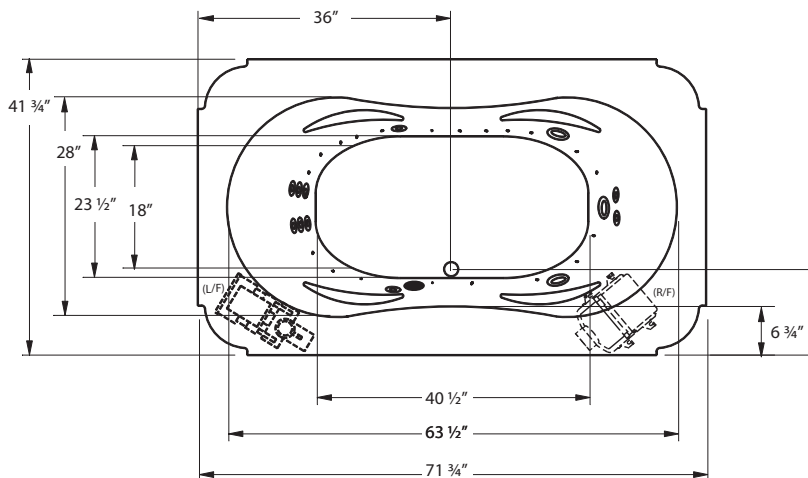

COLORS

STANDARD (S): WHITE (6385), BISCUIT (6528)
DESIGNER (D): BONE (6345)

Note: optional pump/blower positions available.

ELITE

OPTIONS

GRAB BARS (each)	White, Bone, Biscuit
	Clear with Metallic Inserts
LED LIGHT	Multi-Colored
COLOR MATCH ACRYLIC SKIRT:	6ft Skirt SKIRT0006
MOOD LIGHT Standard on Air & Combo	Clear
JET TRIM KIT	Polished Chrome
	Polished Brass
	Satin Nickel
	Oil Rubbed Bronze
NECK JET THERAPY SYSTEM (WHITE, BISCUIT) Includes 2 additional rotation jets and Jetted neck pillow	
AROMATHERAPY	
CUSTOM CONTROL LOCATION	
CUSTOM DRAIN/OVERFLOW	
SPECIALTY JET UPGRADE	
ADDITIONAL JET	
CUSTOM CUT DECK LIP	
CUSTOM PUMP LOCATION	
IN-LINE HEATER	
ABS TILE FLANGE	