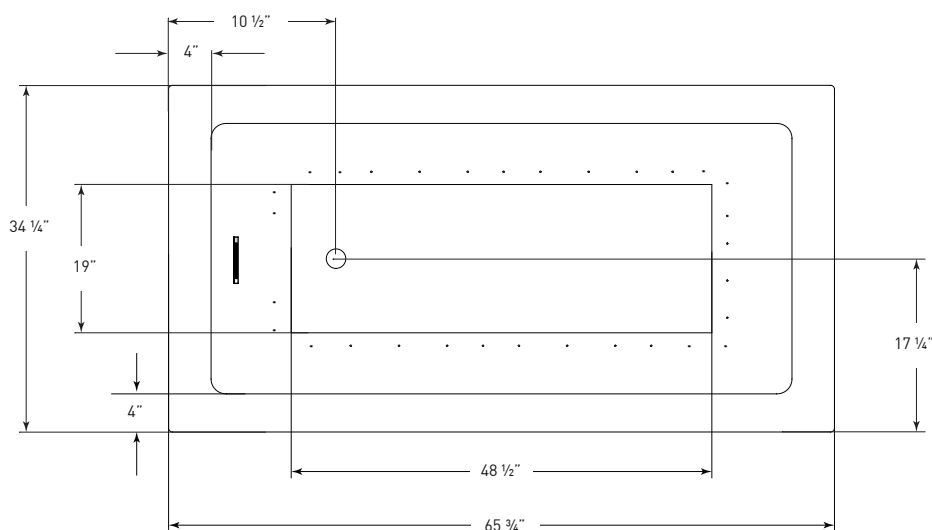

ACCESSORIES & OPTIONS

SPA PILLOWS	Roll-up Gel Pillow (Aqua Blue) 01-88-0020
	Silicone Gel Neck Pillow (Black) 01-88-0024 (Aqua Blue) 01-88-0025
	Soft Neck Pillow (White) 01-88-0010
	Deluxe Contoured Neck Pillow (White) 01-88-0003 (Biscuit) 01-88-0004
	Contoured Gel Seat Cushion (Black) GSC-B1
ABOVE THE FLOOR DRAIN KIT	01-83-0495
ADDITIONAL 10FT EXTENSION CABLE	01-31-0514

TO ORDER OR FOR MORE INFORMATION, CALL 1-800-288-7771

© 2021 Jetta Corporation. All rights reserved. Specifications are subject to change without notice.