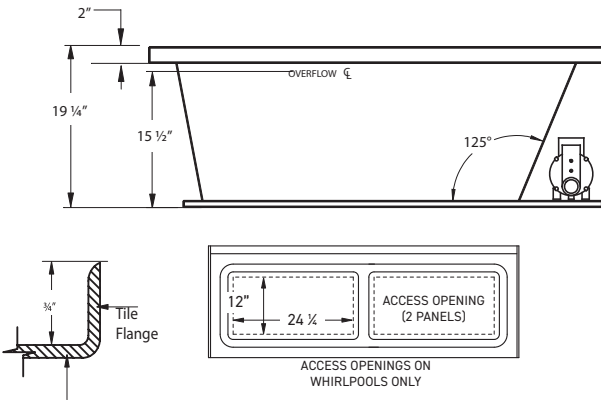

COLORS

STANDARD (S): WHITE (6385), BISCUIT (6528)
DESIGNER (D): BONE (6345)

*Note: optional pump positions available.
R/B for right side drain, L/B for left side drain*