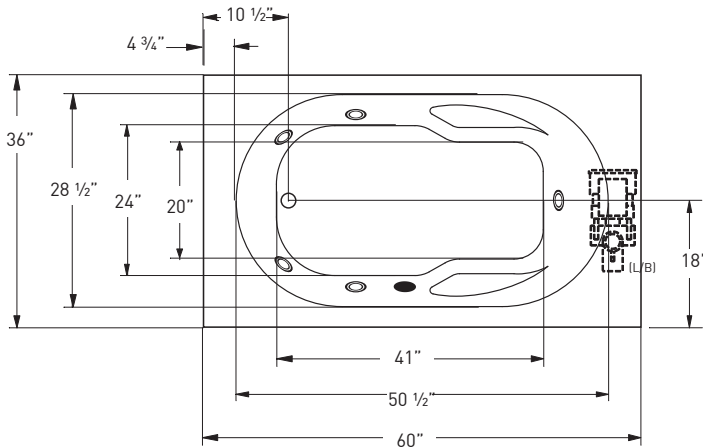

ACCESSORIES

SPA PILLOWS	Roll-up Gel Pillow (Aqua Blue) 01-88-0020
	Silicone Gel Neck Pillow (Black) 01-88-0024 (Aqua Blue) 01-88-0025
	Soft Neck Pillow (White) 01-88-0010
	Deluxe Contoured Neck Pillow (White) 01-88-0003 (Biscuit) 01-88-0004
	Contoured Gel Seat Cushion (Black) GSC-B1

OPTIONS

ABS TILE FLANGE	
COLOR MATCH ACRYLIC SKIRT On Soaker	5 ft skirt SKIRT0005

WASTE & OVERFLOW

CABLE DRIVE	Polished Chrome	WOC27CH
	White	WOC27WH
	Biscuit	WOC27BI
	Polished Brass	WOC27PB
	Satin Nickel	WOC27SN
	Oil Rubbed Bronze	WOC27OR
	Flat Black	WOC27FB
TOE-TAP	Polished Chrome	WOTCH
	White	WOTWH
	Biscuit	WOTBI
	Polished Brass	WOTPB
	Satin Nickel	WOTSN
	Oil Rubbed Bronze	WOTOR
	Flat Black	WOTFB

ADVANTAGE

TO ORDER OR FOR MORE INFORMATION, CALL 1-800-288-7771

© 2021 Jetta Corporation. All rights reserved. Specifications are subject to change without notice.