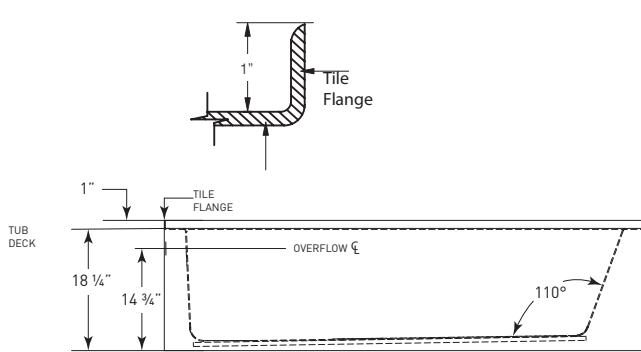

OPTIONS

LED LIGHT	Multi-Colored
MOOD LIGHT	Clear

ACCESSORIES

SPA PILLOWS	Roll-up Gel Pillow (Aqua Blue) 01-88-0020
	Silicone Gel Neck Pillow (Black) 01-88-0024
	Soft Neck Pillow (White) 01-88-0010
	Deluxe Contoured Neck Pillow (White) 01-88-0003 (Biscuit) 01-88-0004
	Contoured Gel Seat Cushion (Black) GSC-B1