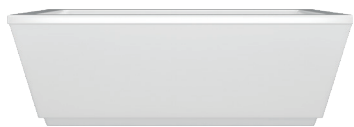

COSMO+PLUS NASH

J804: 59"L x 32"W x 23"H

J864: 67"L x 32"W x 23"H

Sophisticated and sleek, the Nash is minimalist design at its finest. The ultra-thin edge exudes subtlety but definitely makes a statement. The dropdown faucet deck is practicality at its most beautiful. And with a built-in plumbing access panel for convenience without compromising looks, the Nash truly over delivers on extras with understated elegance.

*According to a study conducted by the National Institute of Health

COSMO COLLECTION

ALDRIN

J82: 58"L x 30"W x 23"H

The oval Aldrin is a warm hug of self-care. The more upright backrest is for the wine-and-novel bather who enjoys the comfort of the curved tub. The design is versatile enough to fit into a secondary bath alcove or be the focal point of a luxurious primary bathroom.

COSMO COLLECTION

ATLAS

J860M: 66"L x 34"W x 23"H

The rectangular Atlas is all about clean lines that seamlessly complement the modern bathroom, with a wide edge that's perfect for all your bathing essentials. Your plumber will love the two-piece design for ease of installation and convenience of mounting a faucet right on the bathtub, eliminating the need for expensive floor-mount faucets. Available in Jetta Soak and Air hydrotherapy.