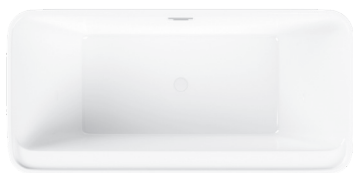

COSMO COLLECTION

OPHELIA

J815M: 60"L x 32"W x 23"H

J850M: 67"L x 32"W x 23"H

JETTAIR

The Ophelia is perfect for those who appreciate beautiful functionality. The oval shape is sleek and versatile, and the two-piece design offers installation convenience. The faucet deck mounts on the center ledge, creating a unique bone-shaped basin. Available in JettaSoak and JettaAir hydrotherapy.

The generous edge is a favorite with bathers for ease of entering and exiting, and serves as a lovely place to display bathing essentials.

COSMO COLLECTION

RILEY

J813: 60"L x 32"W x 23"H

J853: 66"L x 32"W x 23"H