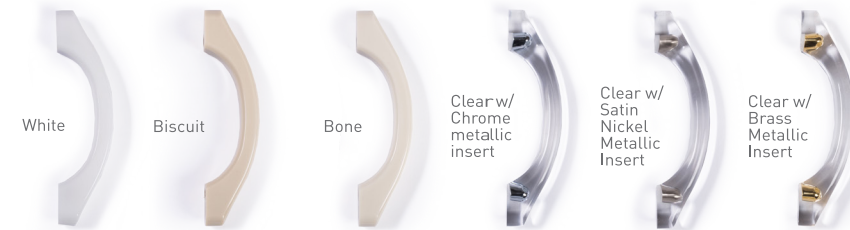

OPTIONS & ACCESSORIES

TUB COLOR OPTIONS

Color swatches are intended as a guide only and may vary from actual product color.
Affinity JettaWhirl and Combo tub are only available in White and Biscuit

* Only soaker and air models. Non-standard colors may require additional lead time.

OVERFLOWS & DRAINS

GRAB BARS 6" acrylic

LIGHTS

Two styles available. Clear Mood Light or LED Light with multiple color modes.

SPA PILLOWS

ROLL-UP GEL PILLOW

- Versatile design for neck or lumbar support
- Molded silicone gel
- Approximate size: 16" x 10 1/2"
- Available in Aqua Blue

SILICONE GEL NECK PILLOW

- New adhesive technology
- Remove and Reuse, no residue left
- Molded silicone gel pillow
- Approximate size: 12" x 4 1/2"
- Available in Black and Aqua Blue

DELUXE CONTOURED NECK PILLOW