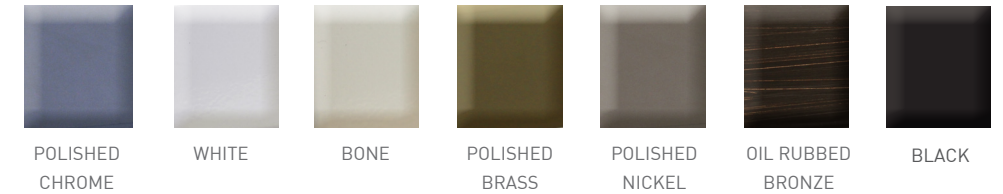

OPTIONS & ACCESSORIES

TUB COLOR OPTIONS

Color swatches are intended as a guide only and may vary from actual product color.
Affinity JettaWhirl and Combo tub are only available in White and Biscuit

* Only soaker and air models. Non-standard colors may require additional lead time.

OVERFLOWS & DRAINS

GRAB BARS 6" acrylic

LIGHTS

Two styles available. Clear Mood Light or LED Light with multiple color modes.

SPA PILLOWS

ROLL-UP GEL PILLOW

- Versatile design for neck or lumbar support
- Molded silicone gel
- Approximate size: 16" x 10 1/2"
- Available in Aqua Blue