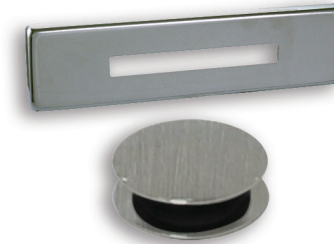

OVERFLOWS & DRAINS

GRAB BARS 6" acrylic

LIGHTS

Two styles available. Clear Mood Light or LED Light with multiple color modes.

SPA PILLOWS

ROLL-UP GEL PILLOW

- Versatile design for neck or lumbar support
- Molded silicone gel
- Approximate size: 16" x 10 1/2"
- Available in Aqua Blue

SILICONE GEL NECK PILLOW

- New adhesive technology
- Remove and Reuse, no residue left
- Molded silicone gel pillow
- Approximate size: 12" x 4 1/2"
- Available in Black and Aqua Blue

DELUXE CONTOURED NECK PILLOW