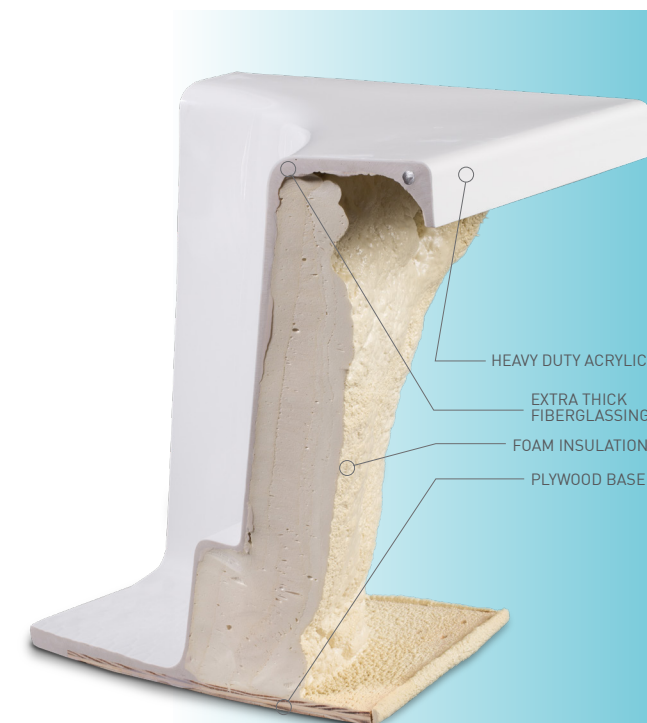

InvisiJet TECHNOLOGY

Exclusive to our Affinity Collection, our InvisiJet Technology houses the jet behind the tub wall to maintain a seamless tub interior with a sleek, modern look. Each compact InvisiJet needs only a 1/4" opening in the tub wall to generate an invigorating whirlpool action with the same caliber of sensation and benefits of the classic whirlpool.

STAY HOT GUARANTEE

Delight in the warmth of Jetta's exclusive warm water promise. Our Stay Hot Guarantee is designed to draw the maximum amount of heat from the foam insulated JettaWhirl system and transfer it back into your bath water. The result is a stable bathing temperature for your at-home spa experience.

Jetta guarantees that the water in our insulated whirlpool baths will stay within 2 degrees of its original fill temperature for 30 minutes of use without an in-line heater.

YOUR STYLE ON DISPLAY

KNOX

Rectangle, Center Drain